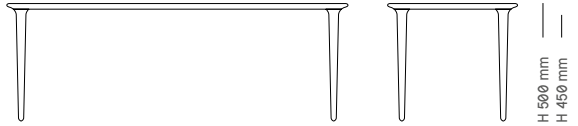

Coffee table

Evja

Evja

HARDWOOD

L 1450 mm
L 1250 mm

Evja is a family of lounge tables that Torbjørn Bekken designed with an organic and almost floating expression. Bekken graduated from the National Academy of Craft and Art Industry in 1946. Fresh from school he was picked up by the progressive furniture and interior design company Rastad & Relling Tegnekontor, where he worked for most of his career, and words best to describe him is technical, detail oriented and elegant. This can be exemplified by the long uninterrupted curving line from the edge of the table towards the legs, how it slightly narrowing downwards to the floor. It's like a ballerina lightly tipping around on the surface.