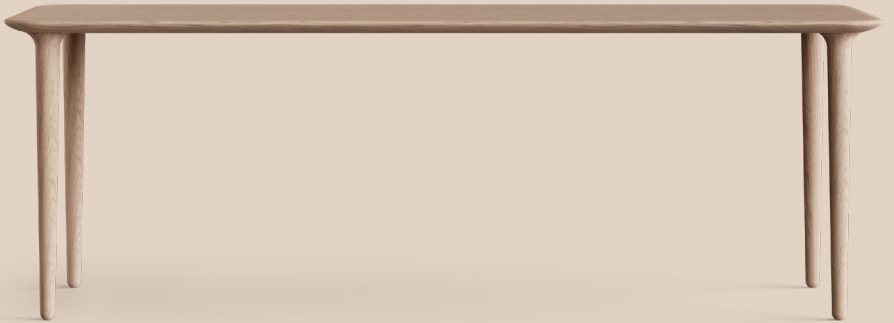

Coffee table

Evja

Evja

HARDWOOD

L 1450 mm
L 1250 mm

Evja is a family of lounge tables that Torbjørn Bekken designed with an organic and almost floating expression. Bekken graduated from the National Academy of Craft and Art Industry in 1946. Fresh from school he was picked up by the progressive furniture and interior design company Rastad & Relling Tegnekontor, where he worked for most of his career, and words best to describe him is technical, detail oriented and elegant. This can be exemplified by the long uninterrupted curving line from the edge of the table towards the legs, how it slightly narrowing downwards to the floor. It's like a ballerina lightly tipping around on the surface.

Designed in 1958.