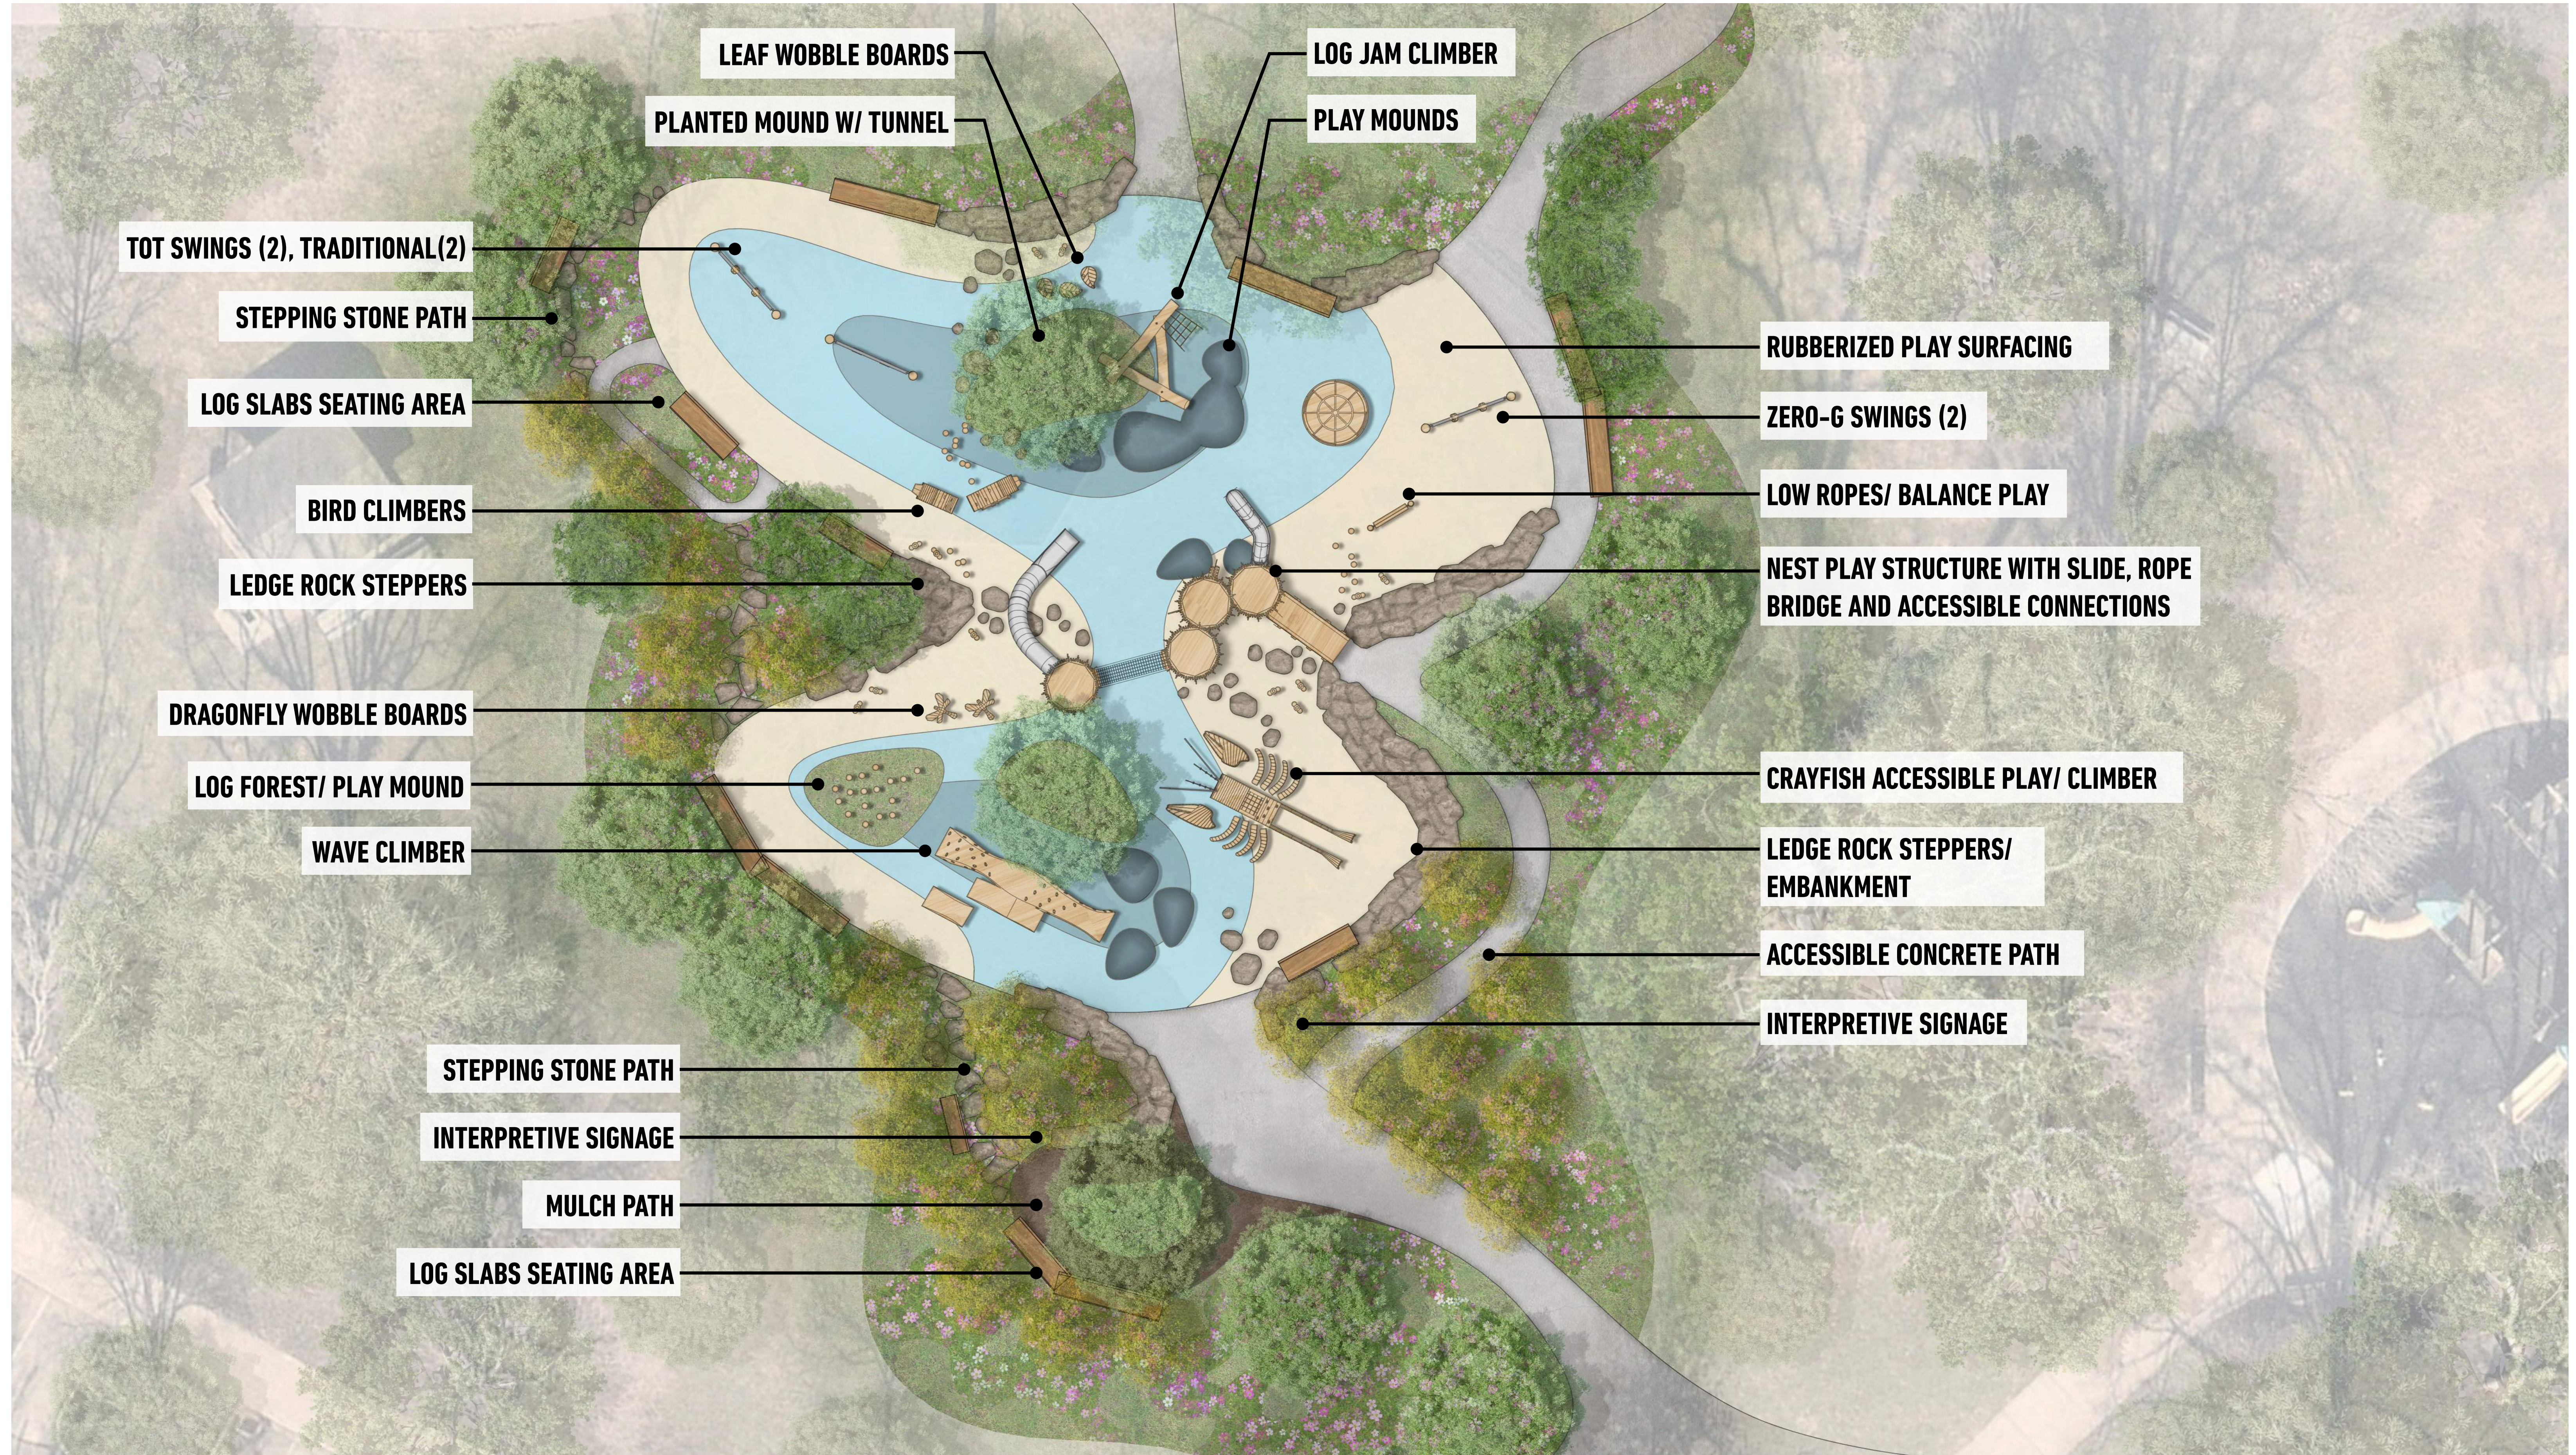

SHARON CENTRE PLAYGROUND

CONCEPTUAL DESIGN UPDATE

JANUARY 13, 2023

SITE CONTEXT

EXISTING SITE

DESIGN INSPIRATION - STREAM MORPHOLOGY

“NEST” CONCEPT PLAN UPDATE

“NEST” CONCEPT

“NEST” CONCEPT

“NEST” CONCEPT

“NEST” CONCEPT

EXISTING PLAYGROUND - TO BE REPURPOSED