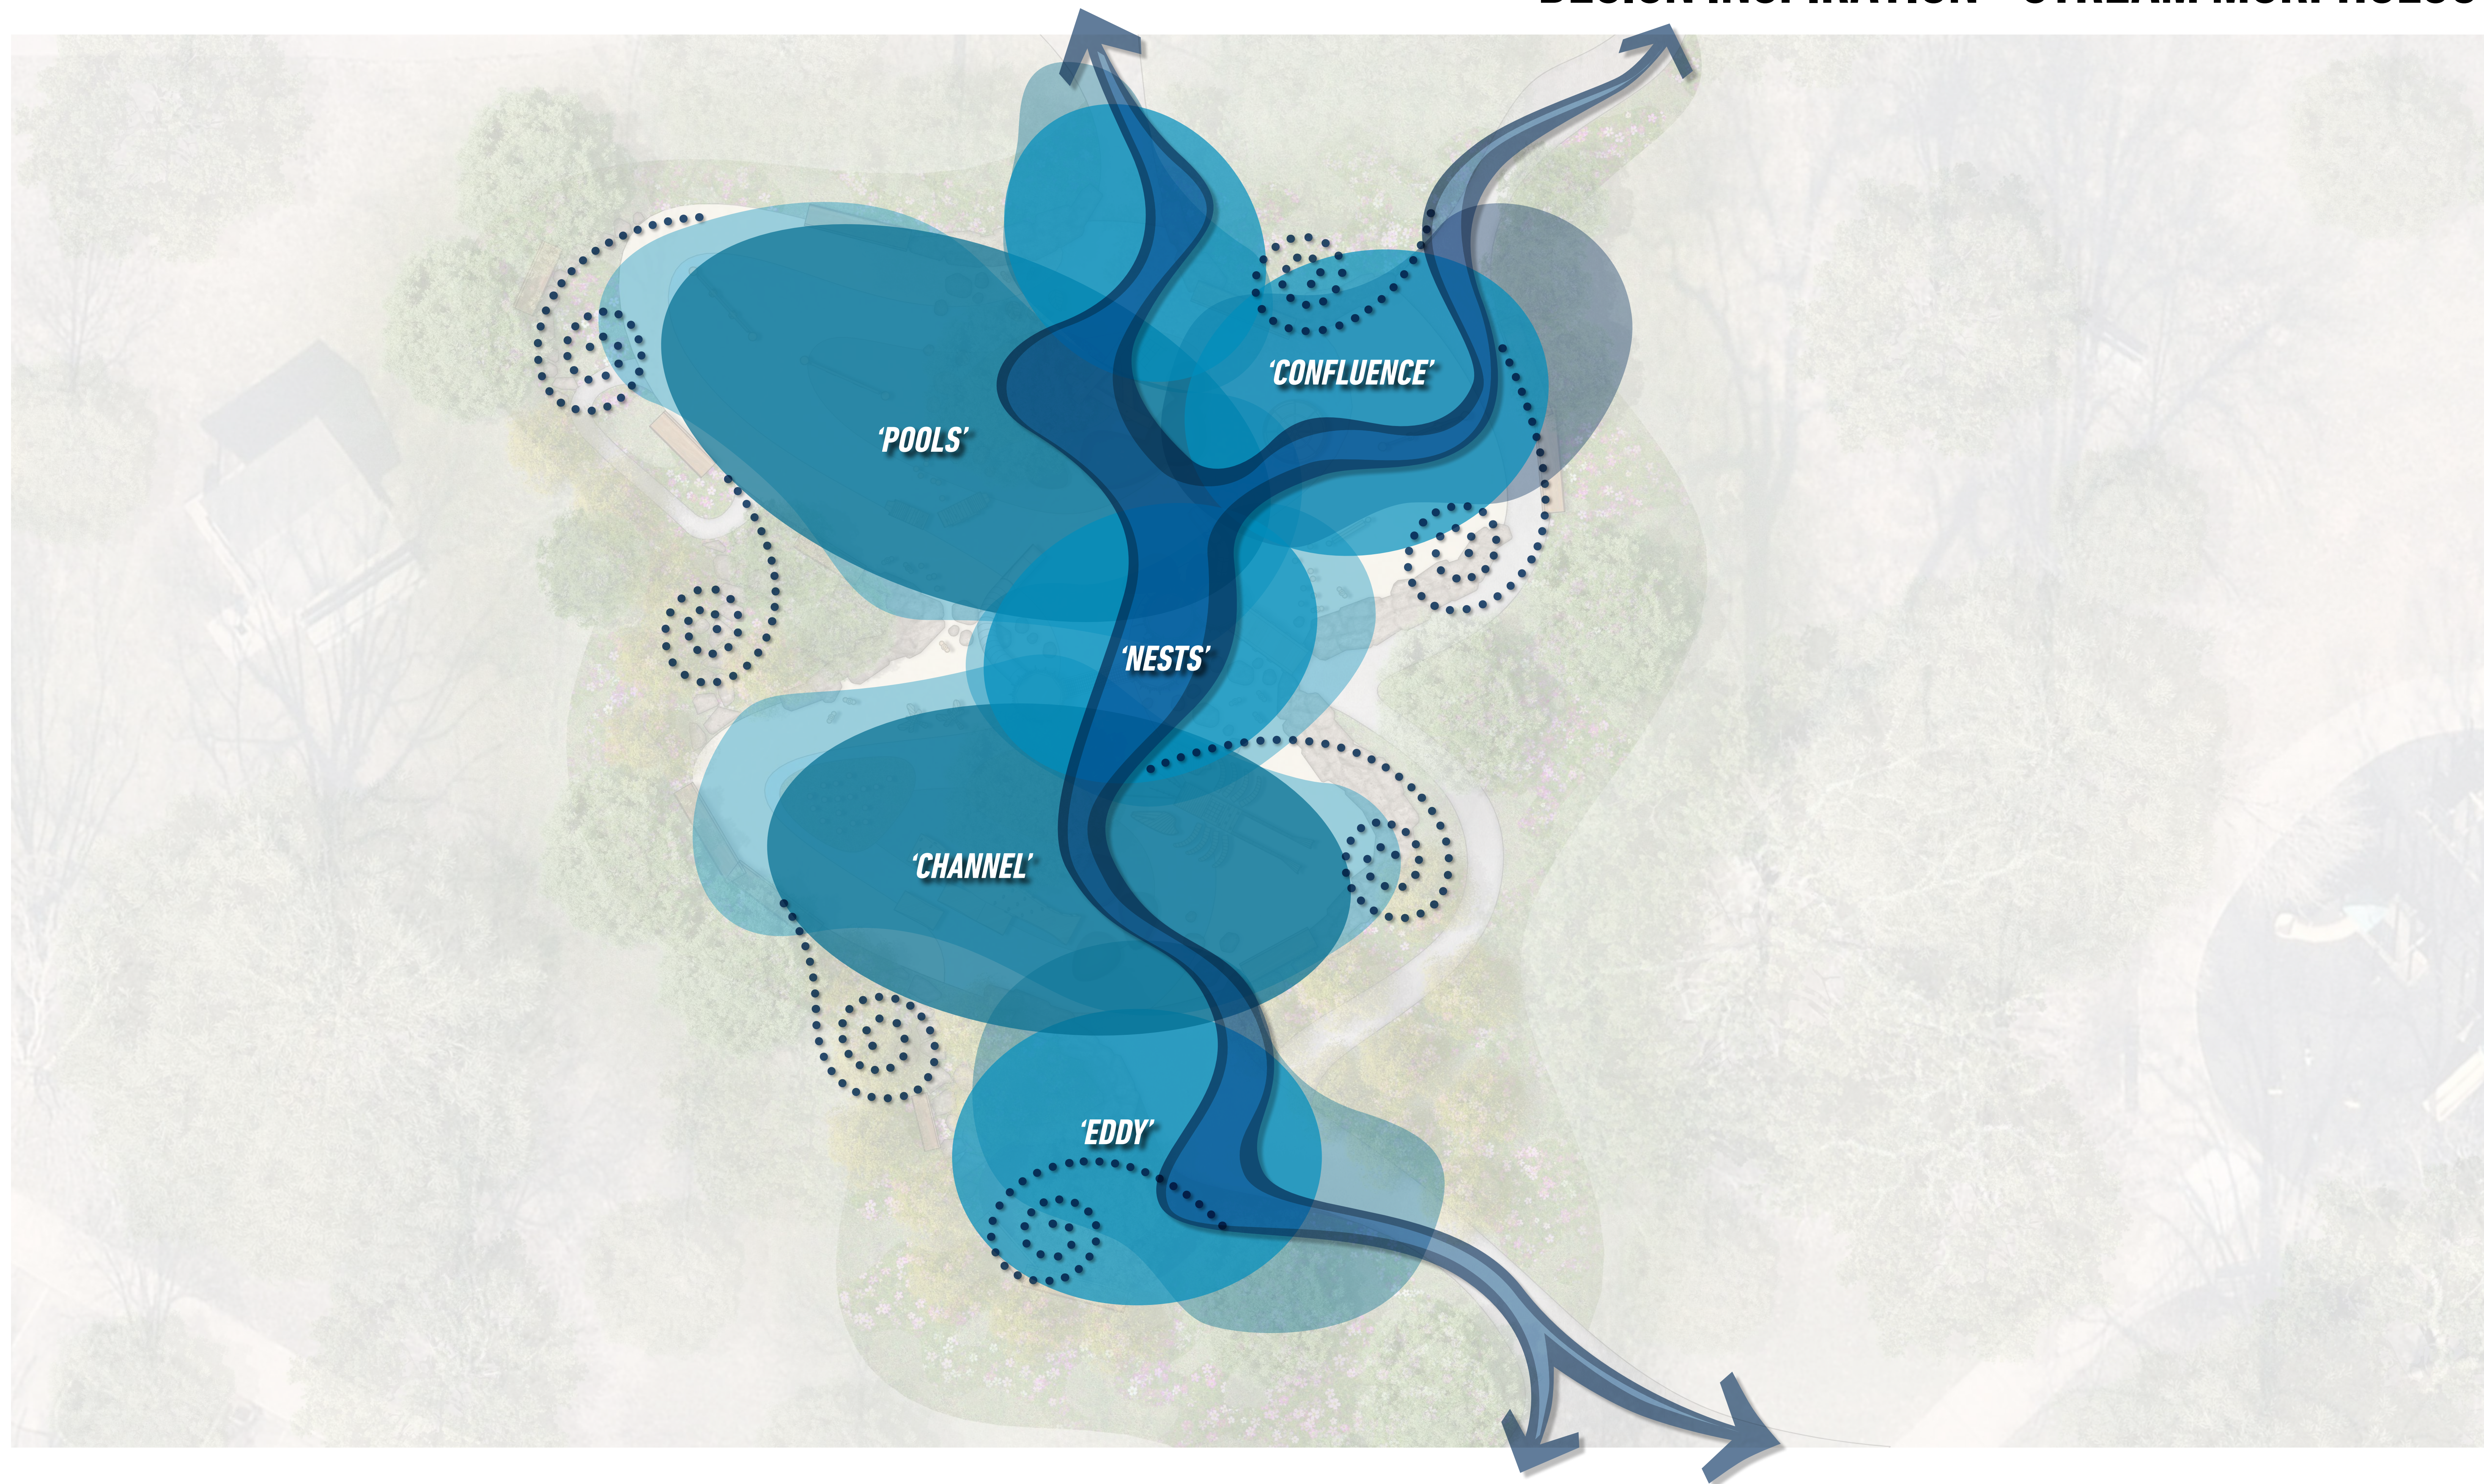

SHARON CENTRE PLAYGROUND

CONCEPTUAL DESIGN UPDATE

JANUARY 13, 2023

SITE CONTEXT

EXISTING SITE

DESIGN INSPIRATION - STREAM MORPHOLOGY

“NEST” CONCEPT PLAN UPDATE

“NEST” CONCEPT

“NEST” CONCEPT

“NEST” CONCEPT

“NEST” CONCEPT

EXISTING PLAYGROUND - TO BE REPURPOSED