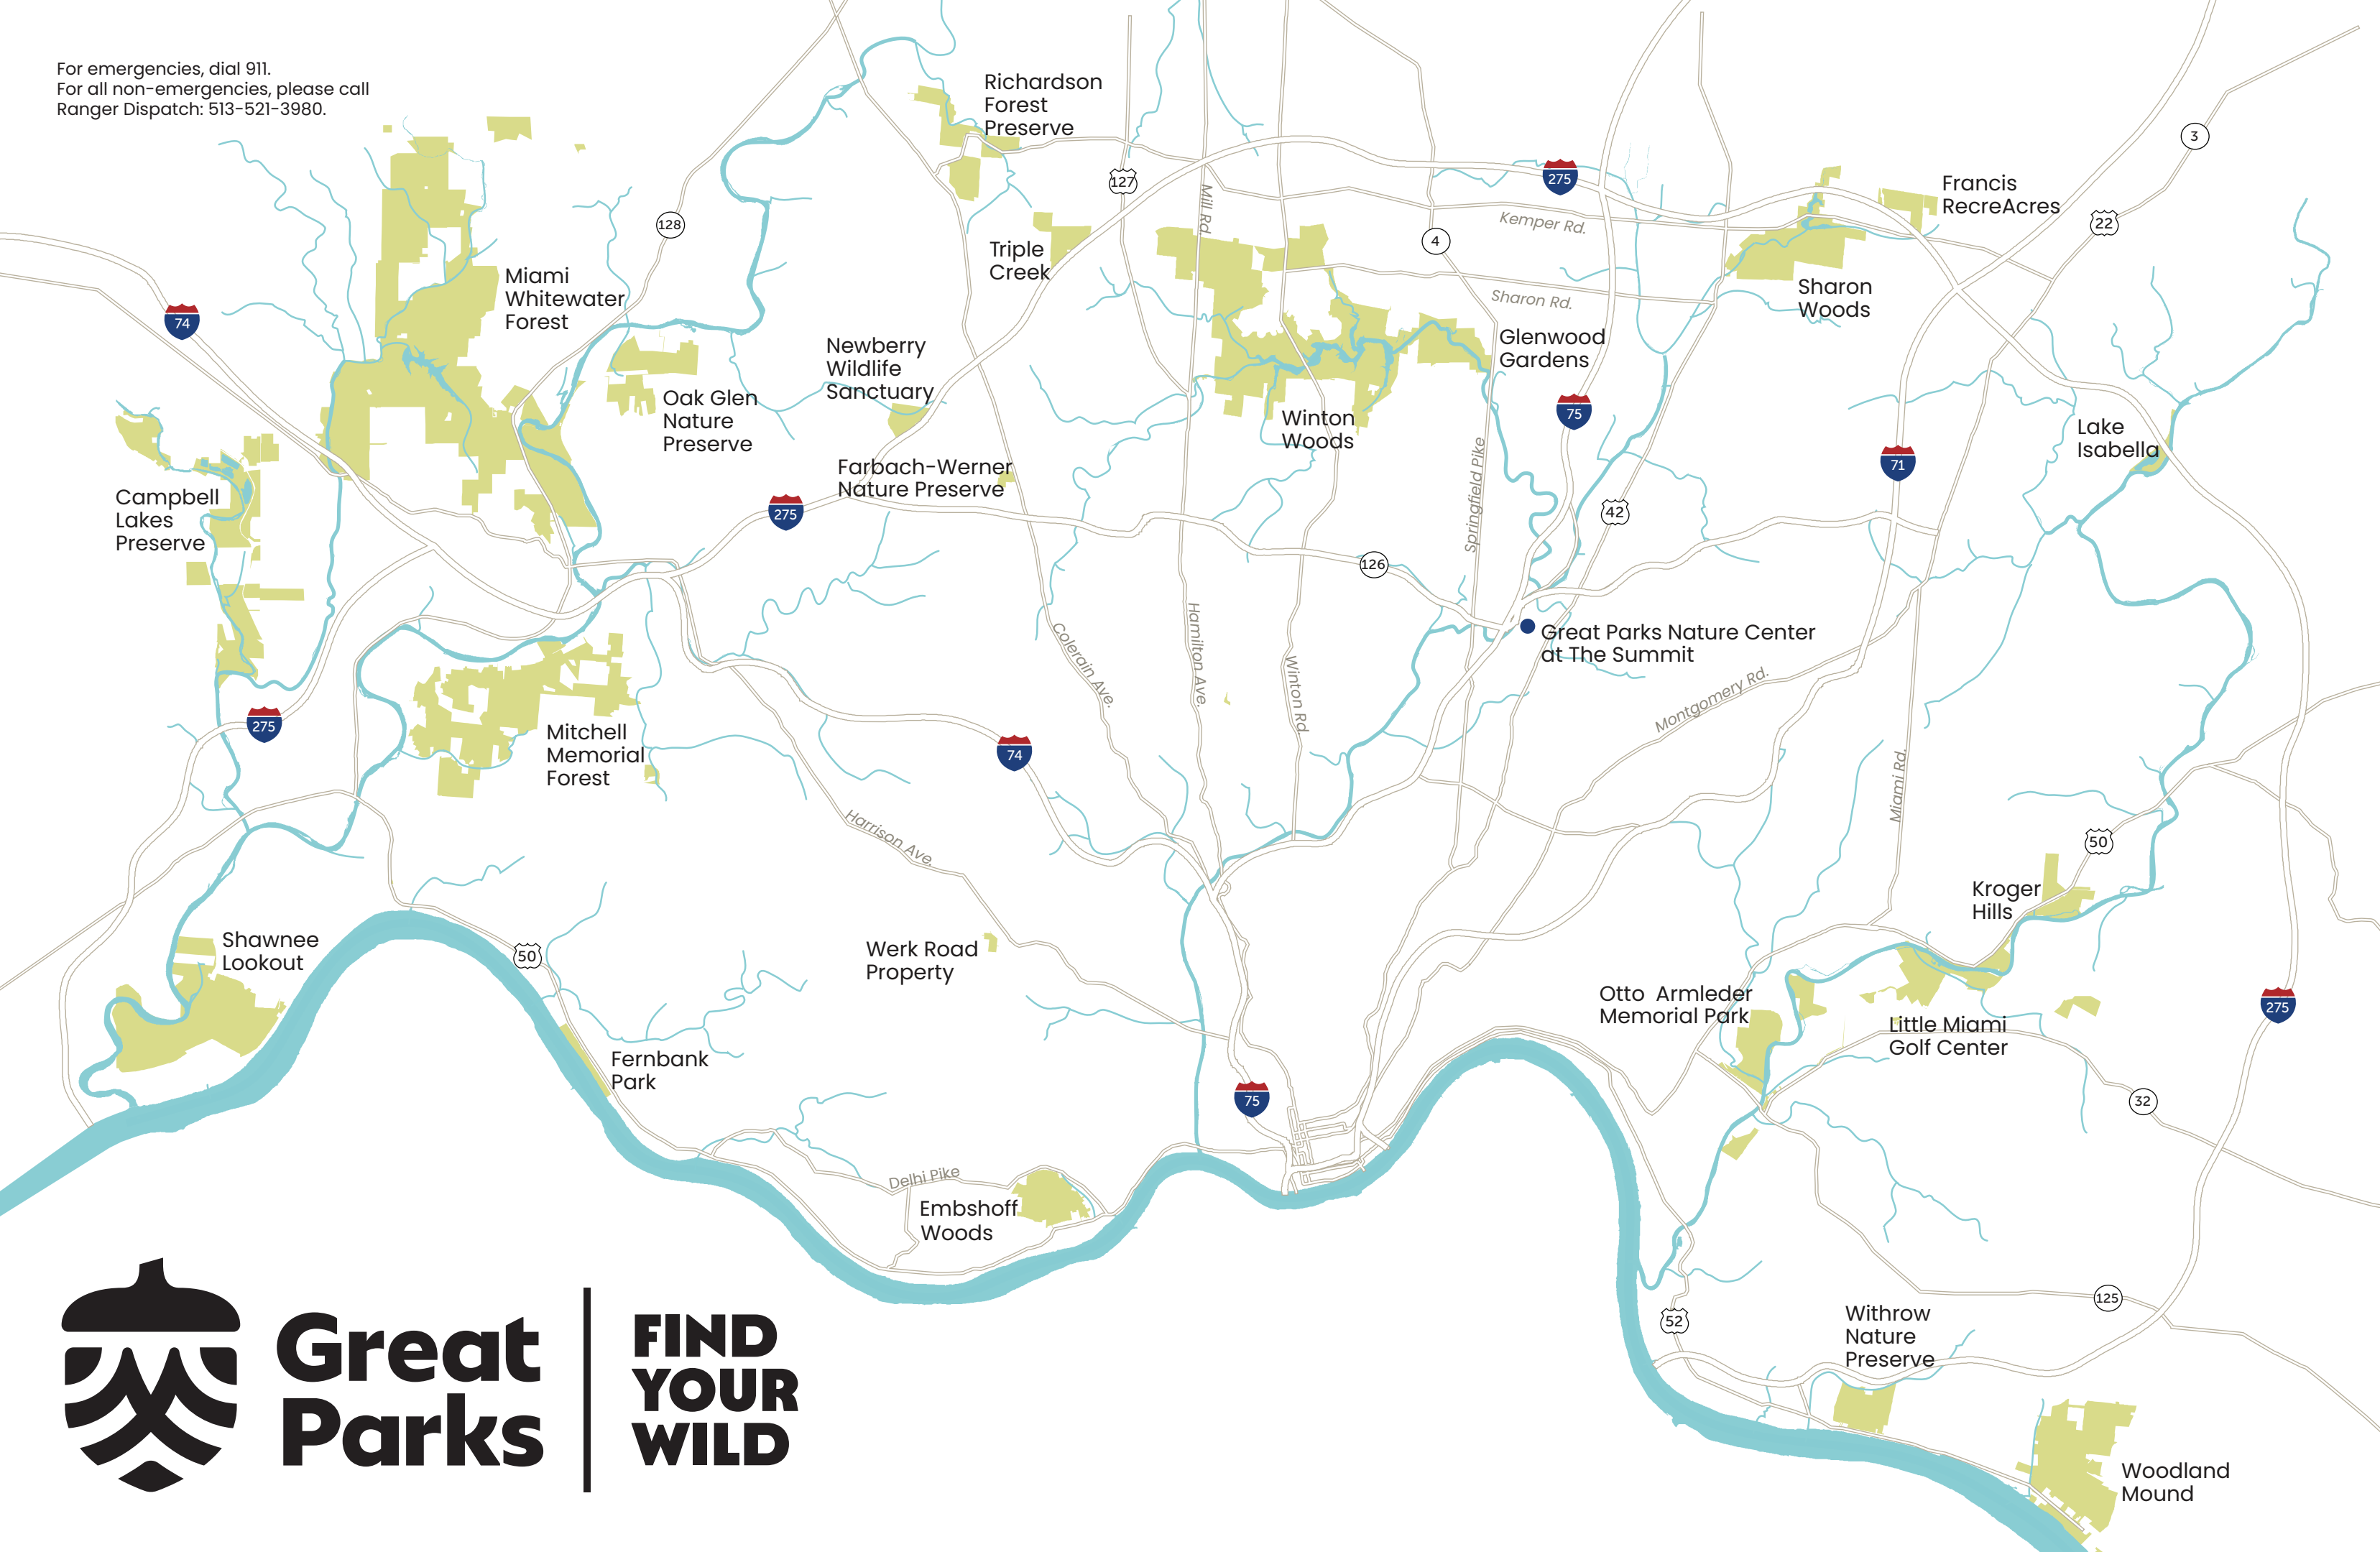

For emergencies, dial 911.  
For all non-emergencies, please call  
Ranger Dispatch: 513-521-3980.

**Great  
Parks**

**FIND  
YOUR  
WILD**

Woodland Mound