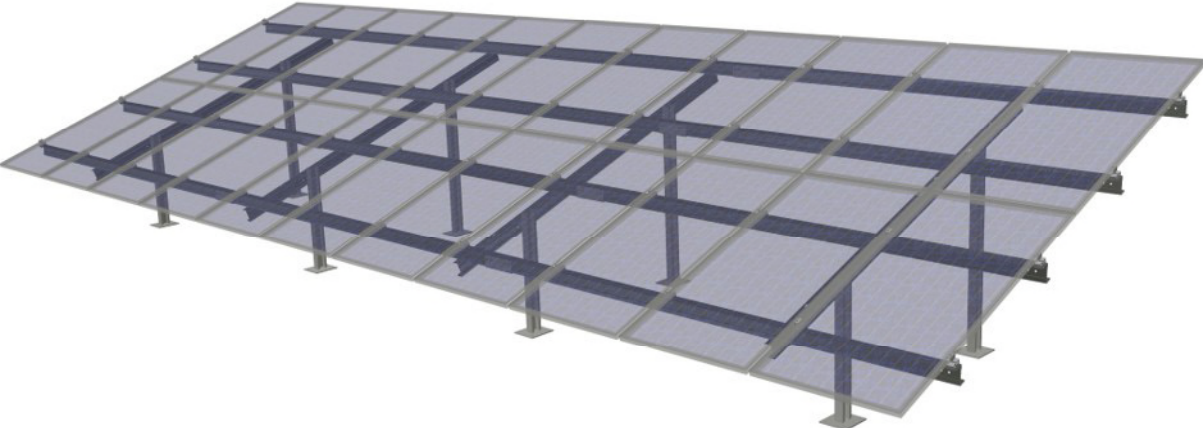

# PVMAX ENERGY-KITS

PVMax S Kit

# PVMAX

New: PVMax-S Kit

## New: PVMax-S Kit

The new PvMax-S complements our product range from the FS steel family. PvMax-S combines FS Duo with concrete foundations and is ultimately a cost-effective steel variant of the PvMax3 made of aluminium.

- Quick and easy installation
- Complete statics verification
- Economical and efficient
- Applicable for 60 and 72 cell modules