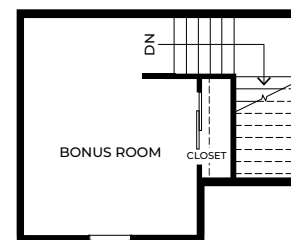

Upper Floor