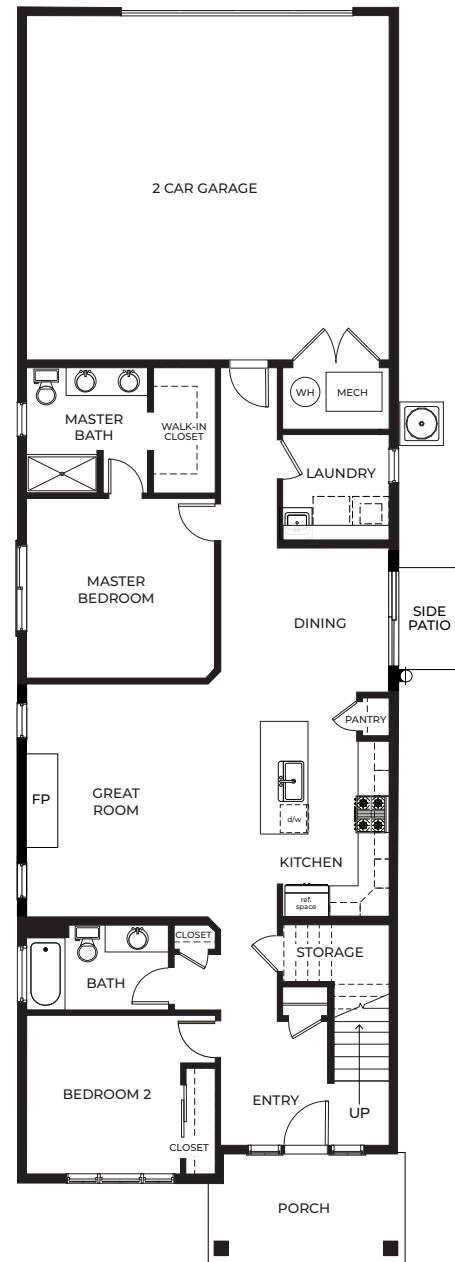

Monterey

$578,000

1,664 SQ FT 1 Story w/ Bonus Rm 3 Beds 2 Bath 2 Car

12243 N. Dupont Dr
In the Mead Works Community

MODEL HOME
(Not currently for sale)

- The Northside's newest development; Mead Works
- Future commercial district and neighborhood pool
- Close to all Northside Services

Home Specific Features:

- Large Kitchen Quartz counters and cabinetry
- LVP flooring in all common areas
- Master suite with oversized walk-in closet and ensuite featuring tile shower with extra shower head
- Bonus room for an additional bedroom or home office
- Across the street from Pine Park

Other Standard Features:

- Blown-in Insulation (BIBS)
- Smart Home package included
- An enhanced weather barrier system
- ERV - improved air quality
- Front and Backyard landscaping with sod and irrigation
- Cemplank easy maintenance fiber cement siding with 25-year warranty
- Crawl space foundation
- 6-year home warranty

Main Floor

Heidi Bollum | Community Sales Manager
509.998.7287 | meadworks@greenstonehomes.com

Greenstone™ reserves the right to make changes or modifications to plans, elevations, specifications, materials, features, colors, and other guidelines without notice. Prices and product availability are subject to change. All maps, images, and renderings are conceptual and are not to scale.

greenstonehomes.com

CS-HPF-07.23.25