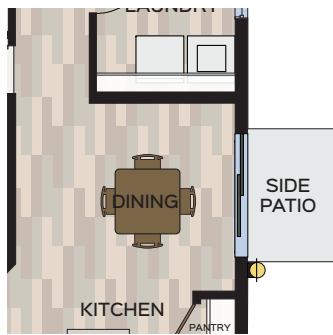

# Additional Options

Garage Man Door

Loft with Optional Door

Patio with sliding Door

Utility Sink with 24" Base Cabinet

Optional Stackable Washer and Dryer Hookups With Utility Sink and Base and Upper Cabinets