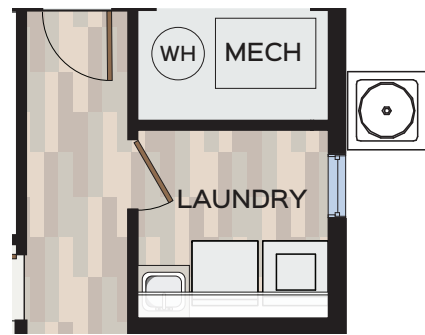

# Additional Options

Garage Man Door

Loft with Optional Door

Patio with sliding Door

Utility Sink with 24" Base Cabinet

Optional Stackable Washer and Dryer Hookups With Utility Sink and Base and Upper Cabinets