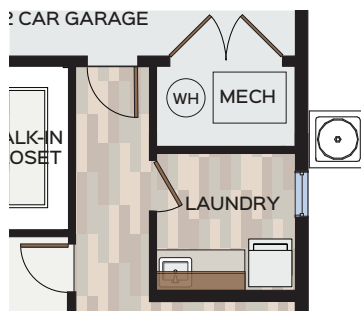

# Additional Options

Garage Man Door

Loft with Optional Door

Patio with sliding Door

Utility Sink with 24" Base Cabinet

Optional Stackable Washer and Dryer Hookups With Utility Sink and Base and Upper Cabinets