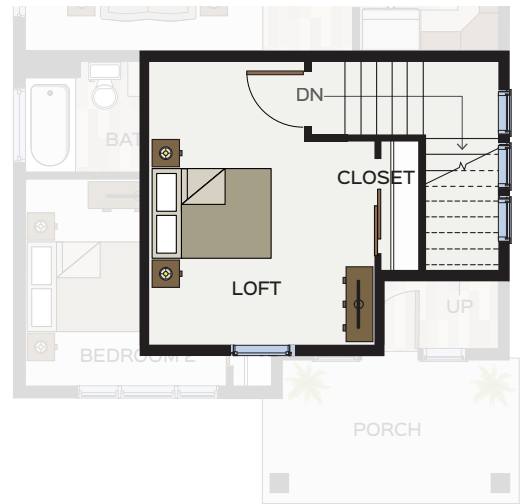

# Additional Options

Garage Man Door

Loft with Optional Door

Patio with sliding Door

Utility Sink with 24" Base Cabinet

Optional Stackable Washer and Dryer Hookups With Utility Sink and Base and Upper Cabinets

Fireplace