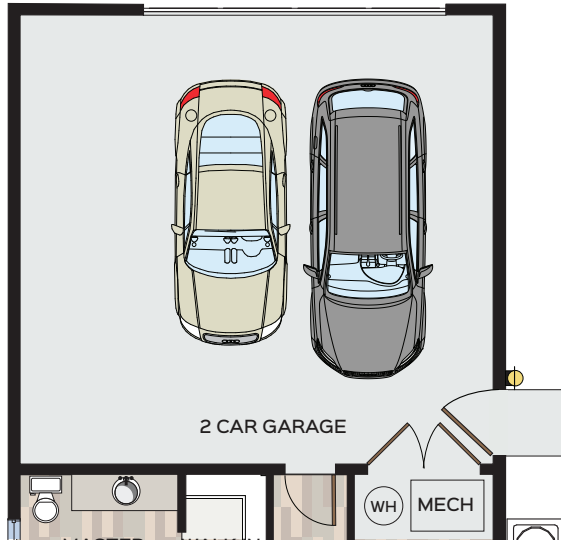

# Additional Options

Garage Man Door

Loft with Optional Door

Patio with sliding Door

Utility Sink with 24" Base Cabinet

Optional Stackable Washer and Dryer Hookups With Utility Sink and Base and Upper Cabinets