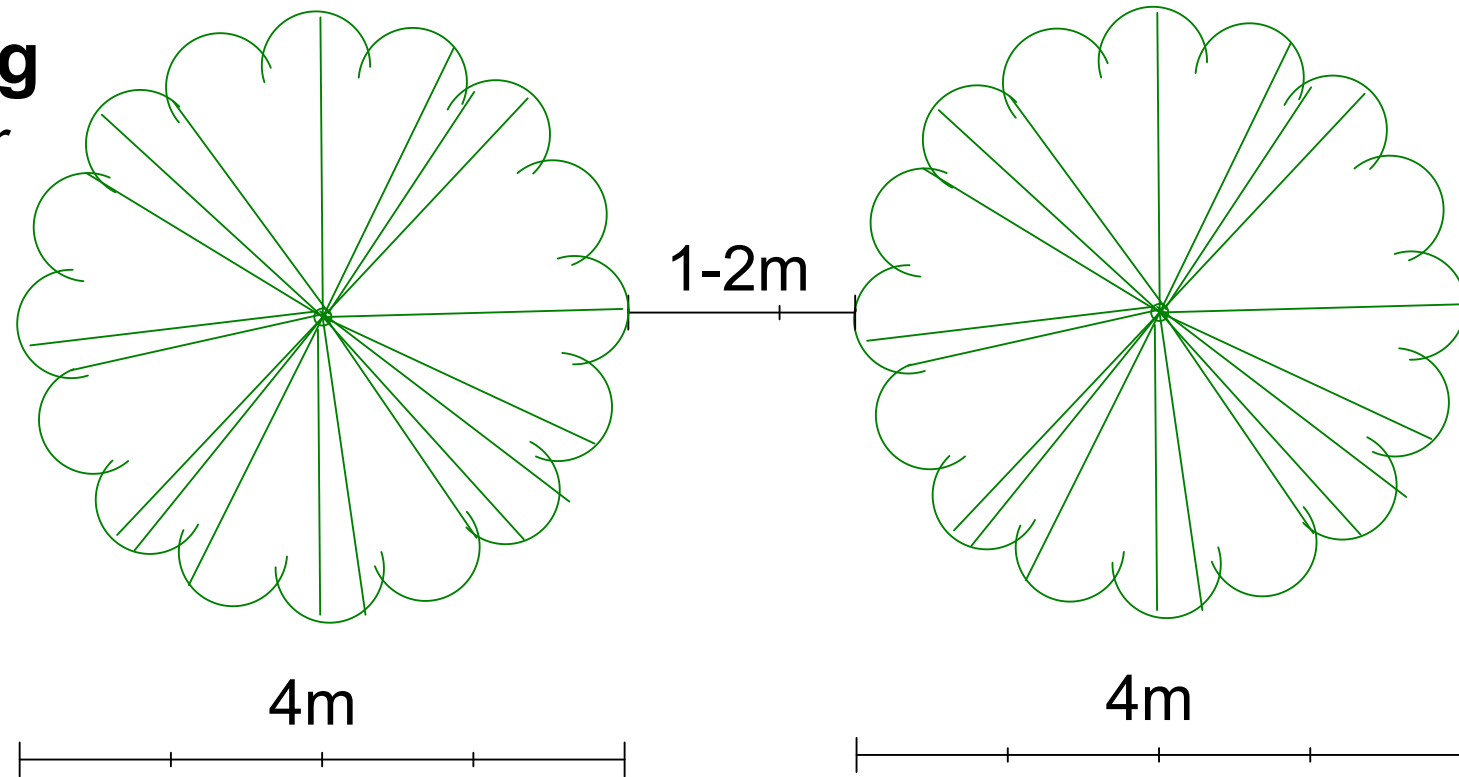

# Forest Garden tree spacing

*1/4 to 1/2 average canopy diameter*

*Example 1*

*Example 2*

*Inspiration: Creating a Forest Garden by Martin Crawford*