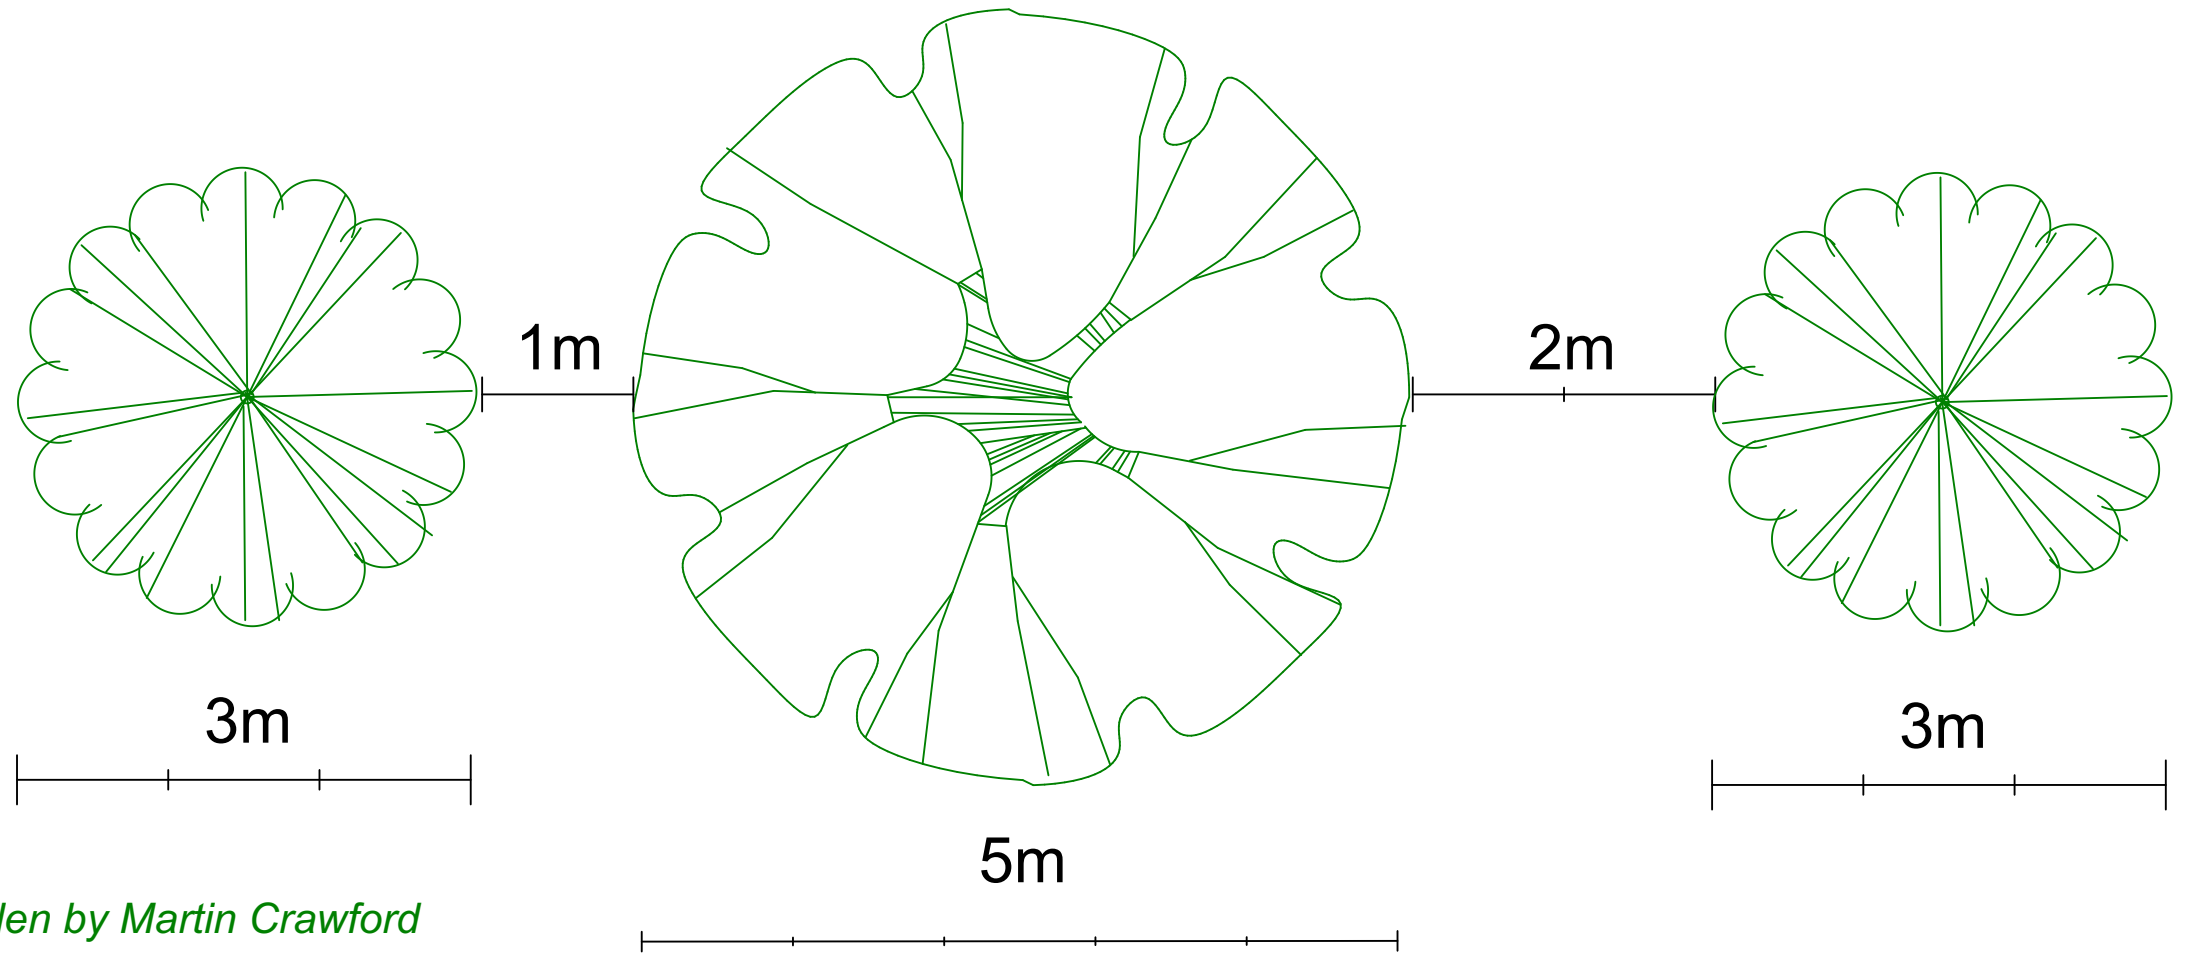

# Forest Garden tree spacing

*1/4 to 1/2 average canopy diameter*

*Example 1*

*Example 2*

*Inspiration: Creating a Forest Garden by Martin Crawford*