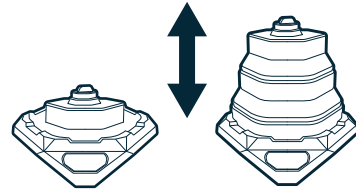

NEBO®

GALILEO™ AIR 1000