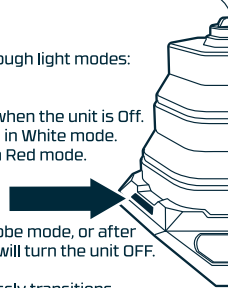

Demo Mode will deactivate automatically once the unit is plugged in to charge using the included USB cable.

OPERATION

Press the power button to cycle through light modes:
Off > High > Medium > Low > Red

- Press and hold for **Direct-To-Red** when the unit is Off.
- Double-tap for **White Strobe** when in White mode.
- Double-tap for **Red Strobe** when in Red mode.

The next button press from any Strobe mode, or after the unit has been on for 8 seconds, will turn the unit OFF.

Smart Power Control (SPC) seamlessly transitions through light modes.

POWER INDICATOR

This product uses a LED light next to the charging port to indicate battery level.

RECHARGEABLE

Use the included charging cable to recharge the Galileo Air 1000.