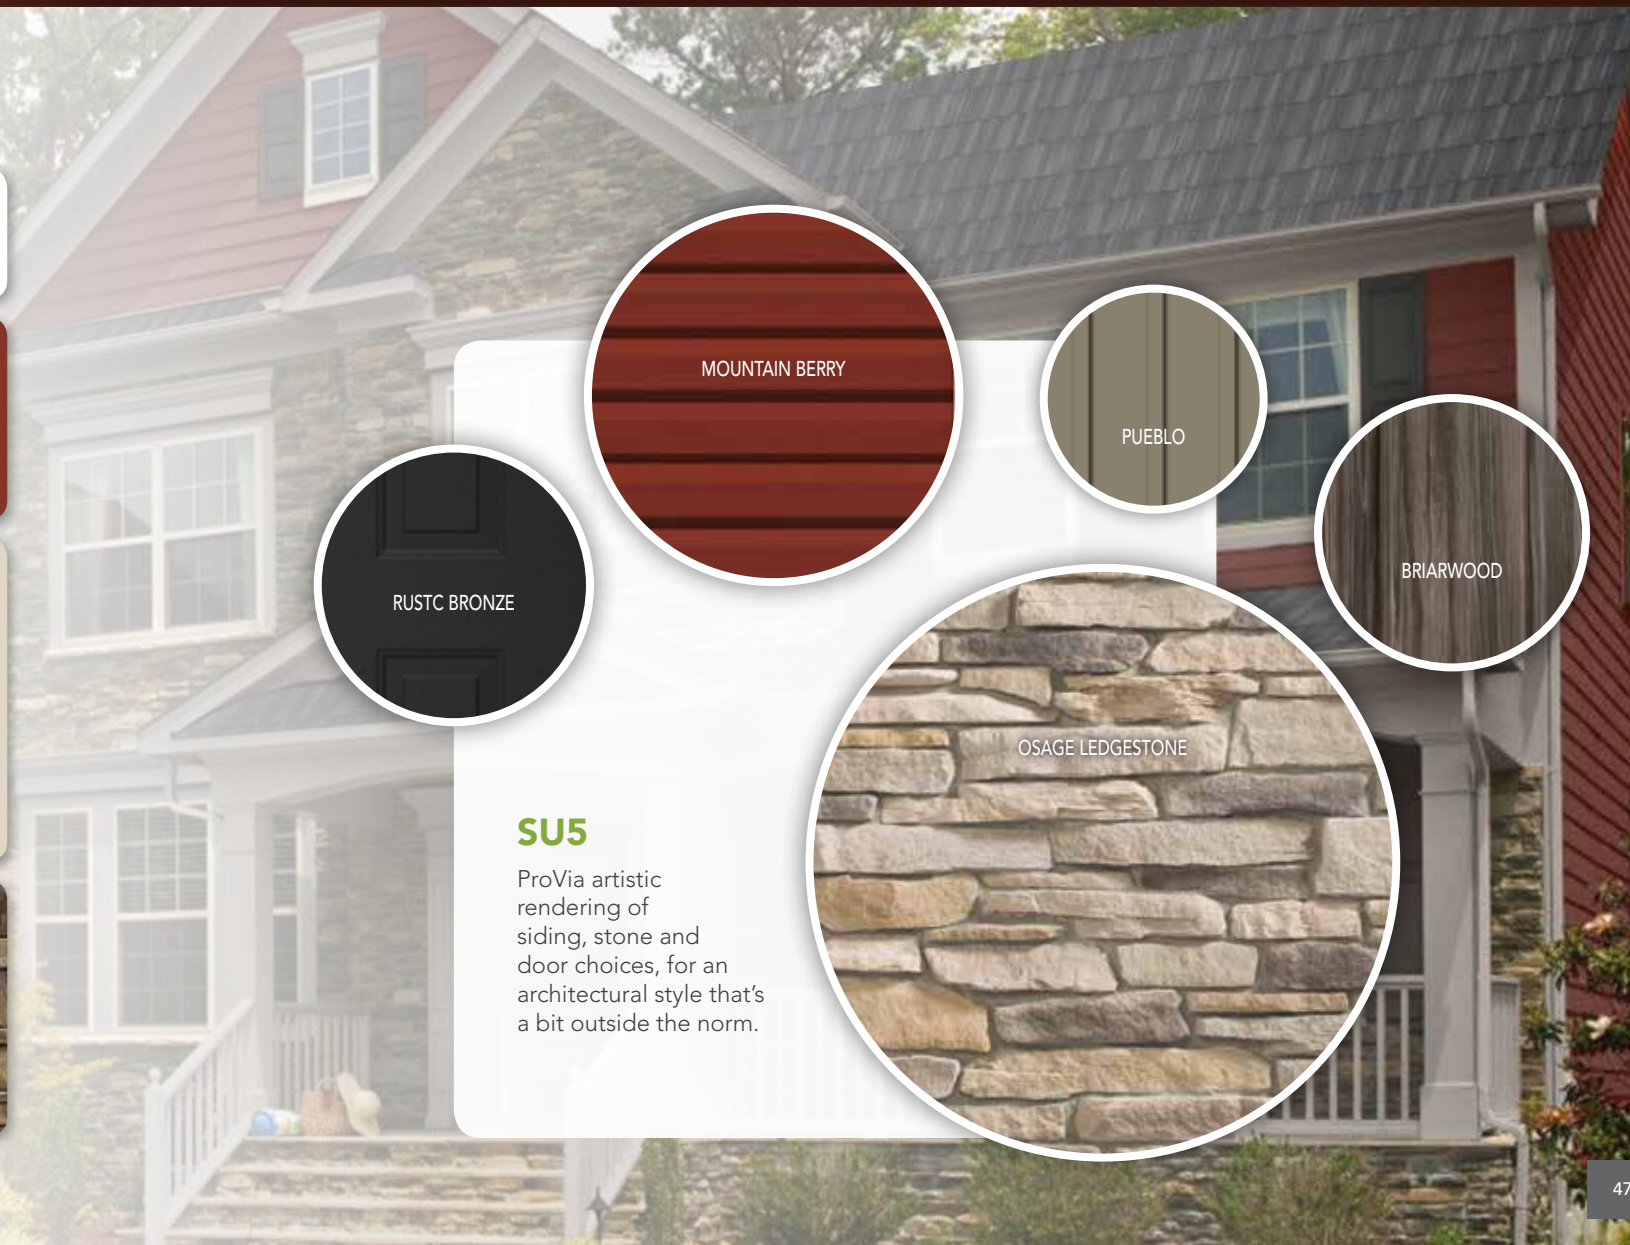

## SU5

ProVia artistic rendering of siding, stone and door choices, for an architectural style that's a bit outside the norm.

LARKSTONE

HURON  
DRY STACK

SIENNA

LINEN

CINNAMON