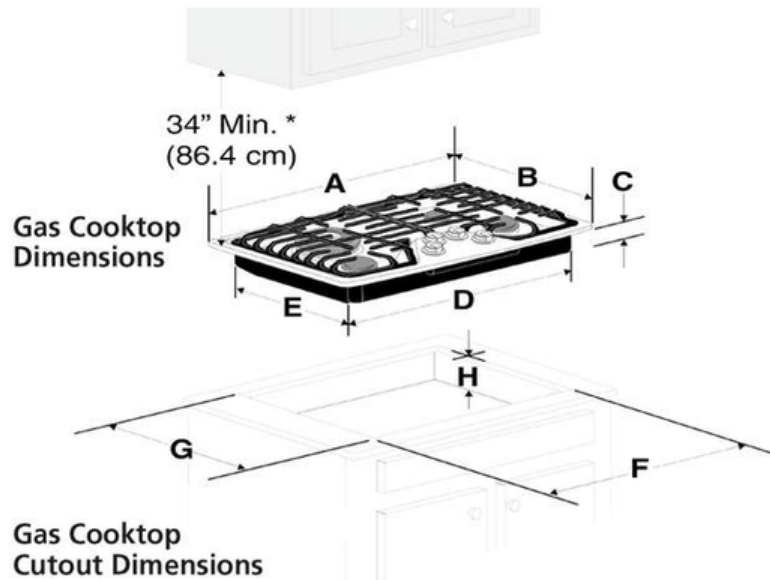

### Dimensions and Volume

Height	2 7/16"
Width	30"
Depth	21"
Cutout Height	7 1/2"
Minimum Cutout Width	27 1/4"
Minimum Cutout Depth	19"
Maximum Cutout Width	29 5/16"
Maximum Cutout Depth	20"

# Frigidaire

30" Gas Cooktop

FCCG3027AS, FCCG3027AW, FCCG3027AB

Version : 05/22

Figure 1

PRODUCT DIMENSIONS					
MODEL	A. WIDTH	B. DEPTH	C. HEIGHT	D. BOX WIDTH	E. BOX DEPTH
30" Gas Cooktop	30" (76.2 cm)	21" (53.3 cm)	2 7/16" (6.2 cm)	27" (68.6 cm)	18 7/8" (47.9 cm)

CUTOUT DIMENSIONS					
MODEL	F. WIDTH		G. DEPTH		H. HEIGHT BELOW COOKTOP
	MINIMUM	MAXIMUM	MINIMUM	MAXIMUM	
30" Gas Cooktop	27 1/4 (69.2 cm)	29 5/16" (74.3 cm)	19" (48.3 cm)	20" (50.8 cm)	7.5" (19.0 cm)