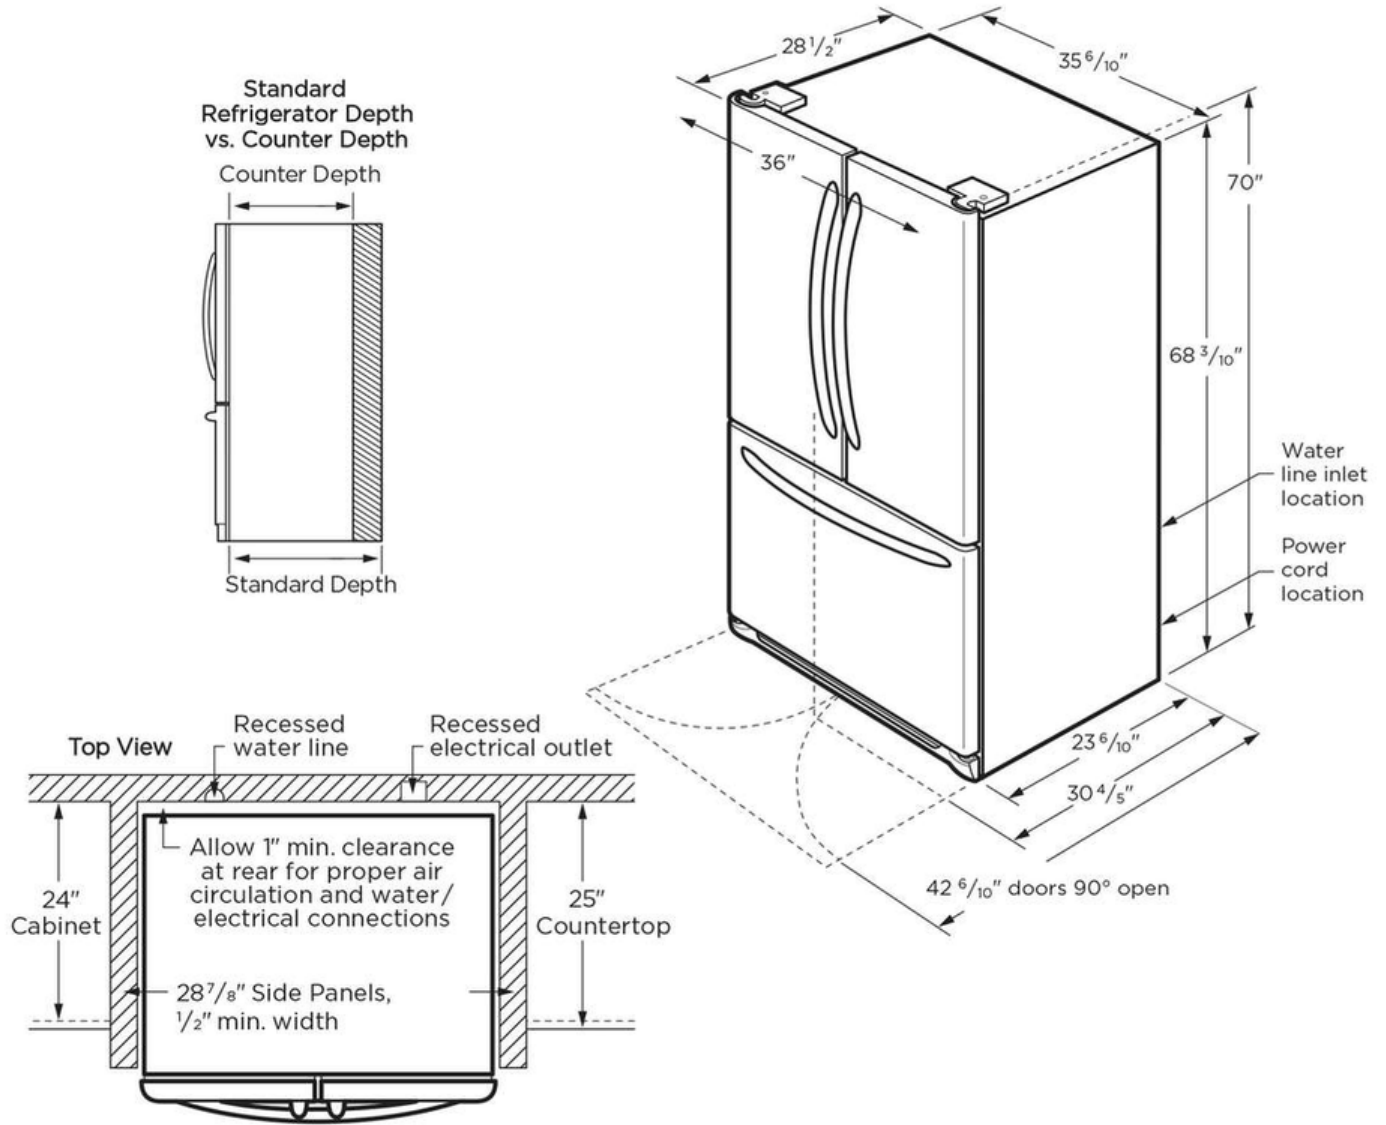

22.6 Cu. Ft. Counter-Depth French Door Refrigerator

FRFC2323AS

Version : 10/21

Note: For planning purposes only. Always consult local and national electric, gas and plumbing codes.

Refer to Product Installation Guide for detailed installation instructions on the web at frigidaire.com / frigidaire.ca

Specifications subject to change. Accessories information available on the web at frigidaire.com / frigidaire.ca