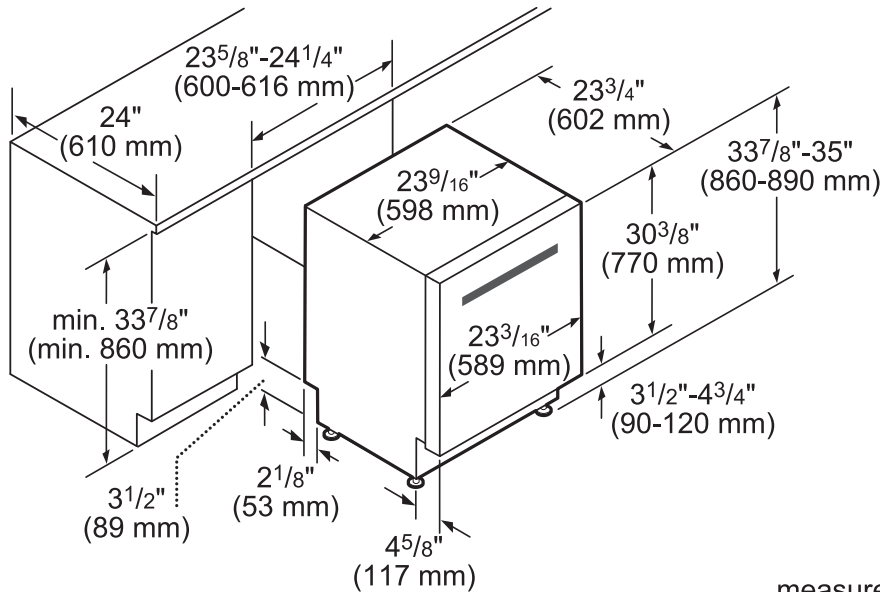

DIMENSIONS & WEIGHT

Overall Appliance Dimensions (HxWxD)	33 7/8" x 23 9/16" x 23 3/4"
Required Cutout Size (HxWxD)	33 7/8" Min. x 23 5/8" Min. x 24"
Adjustable Feet	Yes
Net Weight	108 lbs

*Certification to NSF/ANSI Standard 184 for residential dishwashers

**Accessory Kit includes Extra-Tall-Item Sprinkler, Vase / Bottle Holder, 3 Plastic Item Clips and Small Item Basket

Fine Silverware Carafe

DISHWASHER & CUTOUT DIMENSIONS

measurements in inches and mm

These warranties give you specific legal rights and you may have other rights that vary from state to state. Limited warranty from date of purchase. For complete warranty details, refer to your Use & Care manual, or ask your dealer.