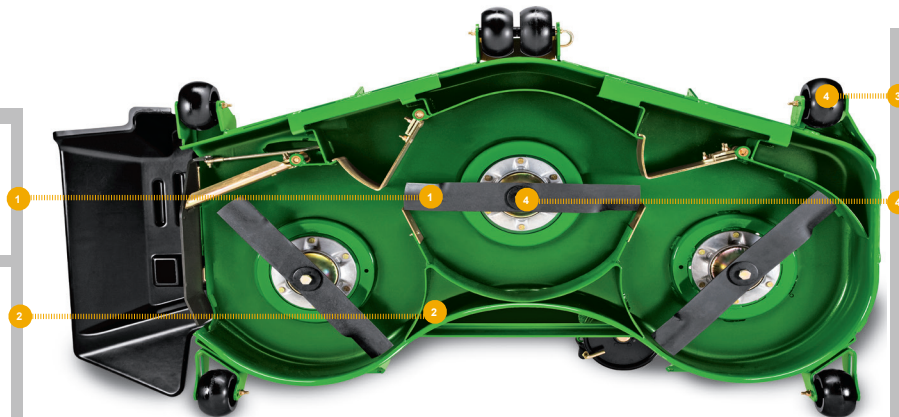

GAGE WHEEL

[M111489](#)

ROLLER

[M113955](#)

MOWER DECK LEVELLING GUAGE

[AM130907](#)

REPLACEMENT PARTS GUIDE

X394 With 54 Inch Accel Deep™ Deck

MOWER BLADES

[UC22010](#) (STANDARD)

[M152726](#) (HIGH LIFT)

MOWER BELT

[M169485](#) (LGTH = 1900 mm, TK = 11 mm,
WIDTH = 16.6 mm) (PRIMARY)

[M169486](#) (LGTH = 2810 mm, TK = 11 mm,
WIDTH = 16.6 mm) (SECONDARY)