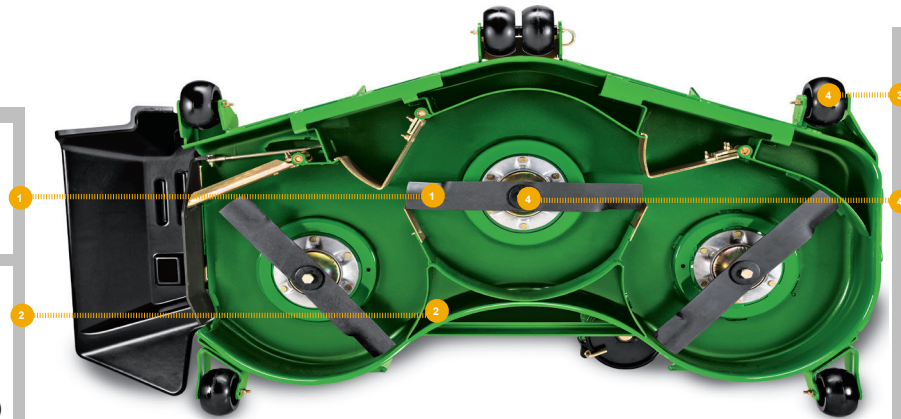

X394 With 48 Inch Accel Deep™ Deck

MOWER BLADES

[UC22009](#) (STANDARD)

[M127673](#) (MULCH)

MOWER BELT

[M169485](#) (LGTH = 1900 mm, TK = 11 mm,
WIDTH = 16.6 mm) (PRIMARY)

[M169500](#) (LGTH = 2629 mm, TK = 11 mm,
WIDTH = 16.6 mm) (SECONDARY)

GAGE WHEEL

[M111489](#)

ROLLER

[M113955](#)

MOWER DECK LEVELLING GUAGE

[AM130907](#)

REPLACEMENT PARTS GUIDE

X394 With 54 Inch Accel Deep™ Deck