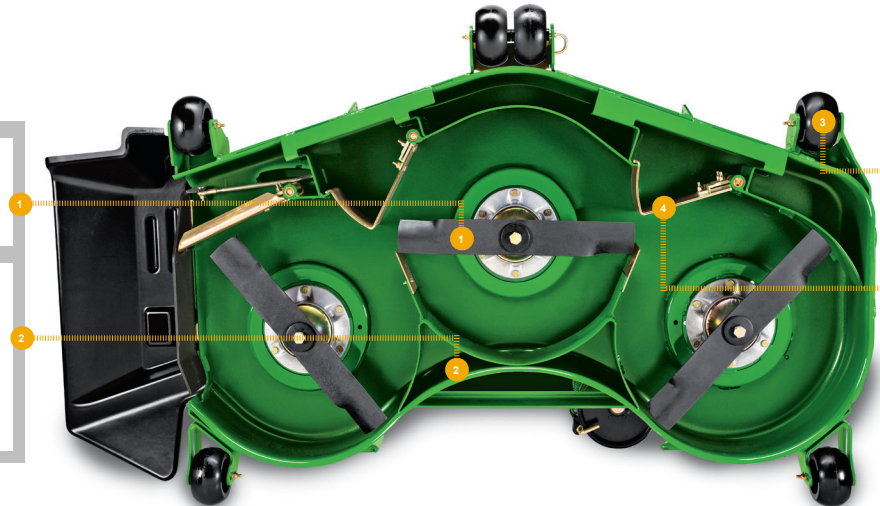

REPLACEMENT PARTS GUIDE

X570 with 54 inch Accel Deep Deck

MOWER BLADE

[UC22010](#) (STANDARD)

[M152726](#) (HIGH LIFT)

V BELT

[M169485](#) (LGTH = 1900 mm, TK = 11 mm,
WIDTH = 16.6 mm) (PRIMARY)

[M169486](#) (LGTH = 2810 mm, TK = 11 mm,
WIDTH = 16.6 mm) (SECONDARY)

Every 100 hrs or Annually.

GAGE WHEEL

[M111489](#)

MULCH BLADE

[M177791](#)

MOWER DECK LEVELING GAUGE

[AM130907](#)