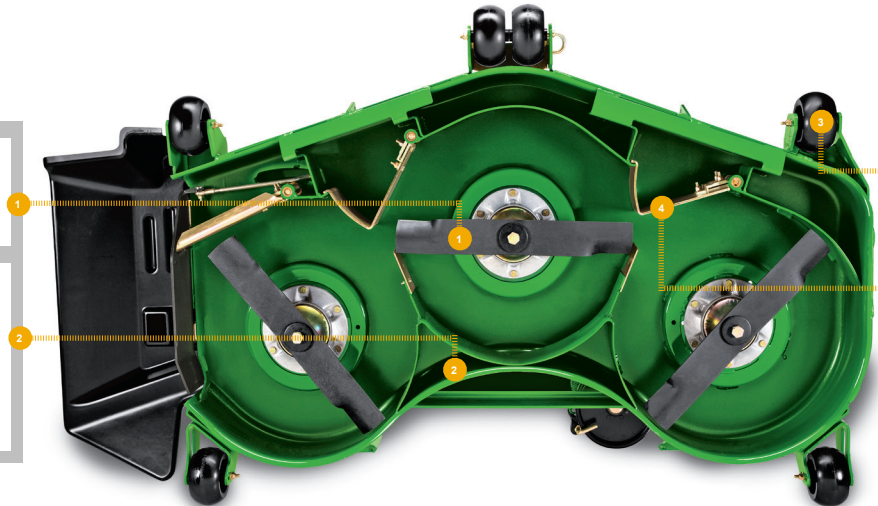

REPLACEMENT PARTS GUIDE

X570 with 48 inch Accel Deep Deck

MOWER BLADE

[UC22009](#)

V BELT

[M169485](#) (LGTH = 1900 mm, TK = 11 mm,
WIDTH = 16.6 mm) (PRIMARY)

[M169500](#) (LGTH = 2629 mm, TK = 11 mm,
WIDTH = 16.6 mm) (SECONDARY)

Every 100 hrs or Annually.

GAGE WHEELS

[M111489](#)

MULCH BLADE

[M127673](#)

[UC25185](#) (RETROFIT)

MOWER DECK LEVELING GAUGE

[AM130907](#)