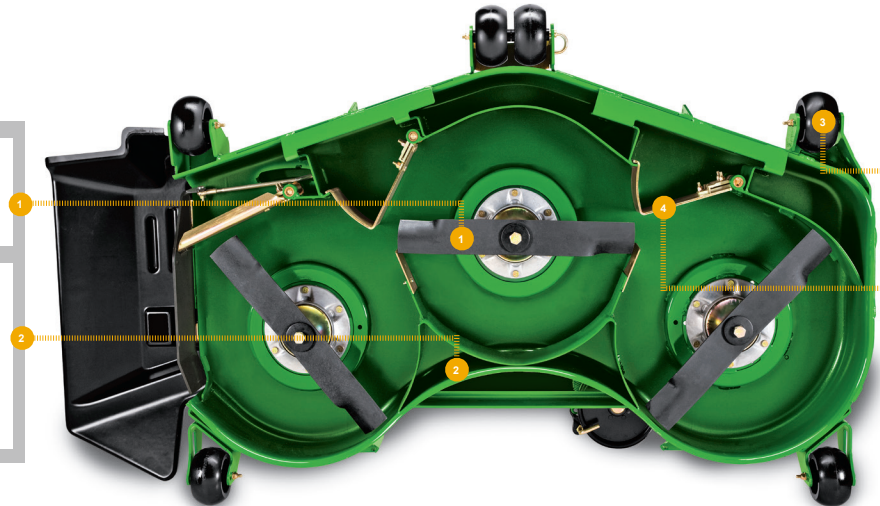

REPLACEMENT PARTS GUIDE

X580 with 54 inch Accel Deep Deck

MOWER BLADE

[UC22010](#) (STANDARD)

[M152726](#) (HIGH LIFT)

V BELT

[M169485](#) (LGTH = 1900 mm, TK = 11 mm,
WIDTH = 16.6 mm) (PRIMARY)

[M169486](#) (LGTH = 2810 mm, TK = 11 mm,
WIDTH = 16.6 mm) (SECONDARY)

Every 100 hrs or Annually.

GAGE WHEELS

[M111489](#)

MULCH BLADE

[M177791](#)

MOWER DECK LEVELING GAUGE

[AM130907](#)