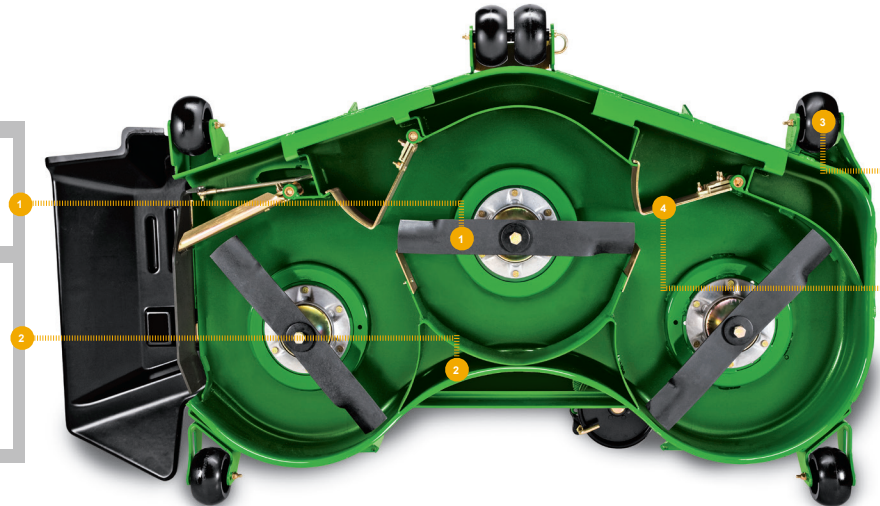

MOWER BLADE

[UC22009](#)

V BELT

[M169485](#) (LGTH = 1900 mm, TK = 11 mm,
WIDTH = 16.6 mm) (PRIMARY)

[M169500](#) (LGTH = 2629 mm, TK = 11 mm,
WIDTH = 16.6 mm) (SECONDARY)

Every 100 hrs or Annually.

GAGE WHEELS

[M111489](#)

MULCH BLADE

[M127673](#)

[UC25185](#) (RETROFIT)

MOWER DECK LEVELING GAUGE

[AM130907](#)

REPLACEMENT PARTS GUIDE

X580 with 54 inch Accel Deep Deck