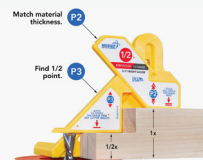

BOSCH

**REVOLVE 900
ROTARY LASER KIT**

**$100
OFF**

1496696 (GRL900-20HVK)

MICROJIG 20% OFF

**FITFINDER
1/2 GAUGE**
1641488 (FN12)

**NEW!
MICROJIG
GRR-RIPPER
GO PUSH
BLOCK**

1677020 (GR2-GO)

**OMNITABLE PLUS
5-IN-1 WORKBENCH**

NOW $99