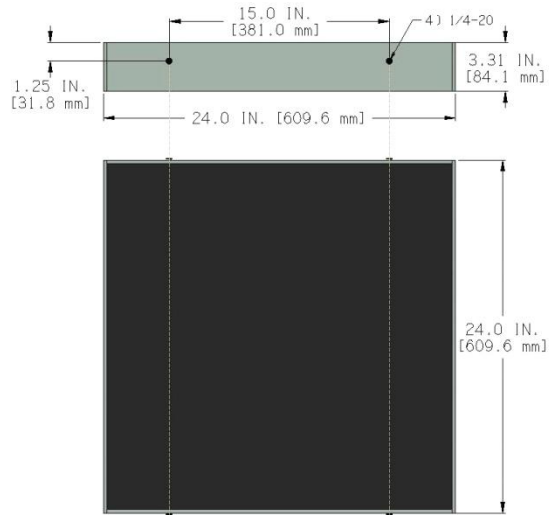

CT 24-24

Technical Information

Product Overview

Low profile flat panel speaker system that concentrates stereo audio to listener standing up to 36" below.

Physical Dimensions

W/o brackets: 24" x 24" x 3.31"
Mounting Holes spacing 15"
(2 on opposite sides)

Weight

16 lbs.

Mounting Height

Recommended mounting height
8 to 9 feet (2.44 m to 2.9 m)

Frequency Response

250Hz - 15 KHz, +/- 3dB *
* when using Myriad amplifier

Amplifier Power Requirements

Minimum: 1 watts per Channel
Maximum: 25 watts per Channel