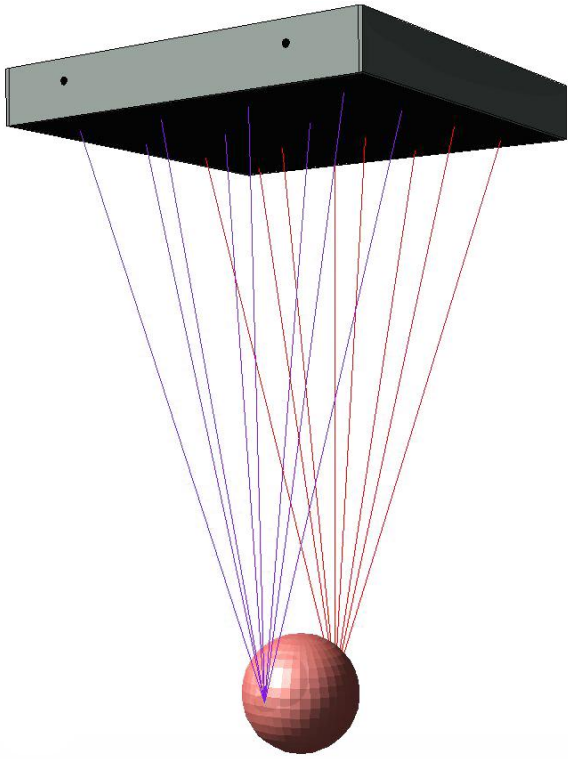

CT 24-24

Technical Information

Product Overview

Low profile flat panel speaker system that concentrates stereo audio to listener standing up to 36" below.

Physical Dimensions

W/o brackets: 24" x 24" x 3.31"
Mounting Holes spacing 15"
(2 on opposite sides)

Weight

16 lbs.

Mounting Height

Recommended mounting height
8 to 9 feet (2.44 m to 2.9 m)

Frequency Response

250Hz - 15 KHz, +/- 3dB *
* when using Myriad amplifier

Amplifier Power Requirements

Minimum: 1 watts per Channel
Maximum: 25 watts per Channel