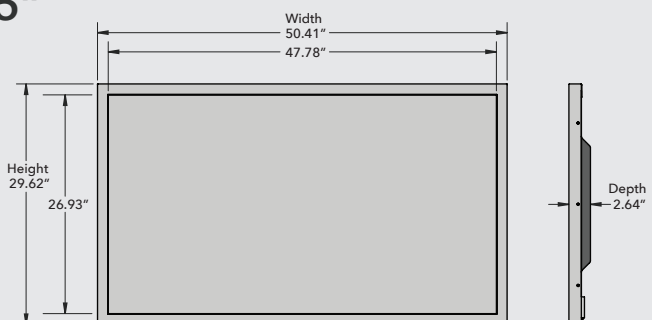

Customizable

Custom colors silk screening, and logos available

Solution Sizes Available

43"

50"

55"

| Specification | 43" | 50" | 55" |
|--------------------------------------|---|-------------------------|-------------------------|
| Display Compatible | C431 | C501 | C551 |
| Part Number | TSI43PNAFTACCZZ | TSI50PNAHTACCZZ | TSI55PNAJTACCZZ |
| Protective Glass | 1/8" Clear Tempered Cover Glass | | |
| Viewing Angle | 178x178 degrees | | |
| Contrast Ratio | 4000:1 | | |
| Touch Technology | Infrared | | |
| Touch Points | 10 | | |
| Response Time | 16ms | | |
| Touch Accuracy | +/- 1.5mm (Over 99% Area) | | |
| Interface | Type A USB | | |
| Communication | USB 2.0 | | |
| Power Supply Mode | Single USB connection (5v, 1A) | | |
| Duty Cycle | 24/7 | | |
| Panel Technology | AMVA3 | | |
| Aspect Ratio | 16:9 | | |
| Native Resolution | 1920x1080 | | |
| Brightness | 400 nit | | |
| Orientation | Portrait / Landscape / Face Up / Face Down | | |
| VESA Configuration | 300 x 300mm (M6 x 4-hole) | | |
| Width/Height/Depth Including Monitor | 39.58" x 23.34" x 2.41" | 45.59" x 26.69" x 2.46" | 50.41" x 29.62" x 2.64" |
| Weight Without Monitor | 21.61 lbs | 26.02 lbs | 32.41 lbs |
| OS Support | Windows, Google Chrome, Android, Mac, Linux | | |