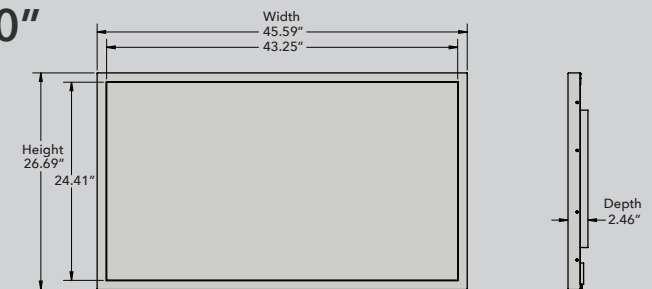

Customizable

Custom colors silk screening, and logos available

Solution Sizes Available

43"

50"

55"

| Specification | 43" | 50" | 55" |
|--------------------------------------|---|-------------------------|-------------------------|
| Display Compatible | C431 | C501 | C551 |
| Part Number | TSI43PNAFTACCZZ | TSI50PNAHTACCZZ | TSI55PNAJTACCZZ |
| Protective Glass | 1/8" Clear Tempered Cover Glass | | |
| Viewing Angle | 178x178 degrees | | |
| Contrast Ratio | 4000:1 | | |
| Touch Technology | Infrared | | |
| Touch Points | 10 | | |
| Response Time | 16ms | | |
| Touch Accuracy | +/- 1.5mm (Over 99% Area) | | |
| Interface | Type A USB | | |
| Communication | USB 2.0 | | |
| Power Supply Mode | Single USB connection (5v, 1A) | | |
| Duty Cycle | 24/7 | | |
| Panel Technology | AMVA3 | | |
| Aspect Ratio | 16:9 | | |
| Native Resolution | 1920x1080 | | |
| Brightness | 400 nit | | |
| Orientation | Portrait / Landscape / Face Up / Face Down | | |
| VESA Configuration | 300 x 300mm (M6 x 4-hole) | | |
| Width/Height/Depth Including Monitor | 39.58" x 23.34" x 2.41" | 45.59" x 26.69" x 2.46" | 50.41" x 29.62" x 2.64" |
| Weight Without Monitor | 21.61 lbs | 26.02 lbs | 32.41 lbs |
| OS Support | Windows, Google Chrome, Android, Mac, Linux | | |