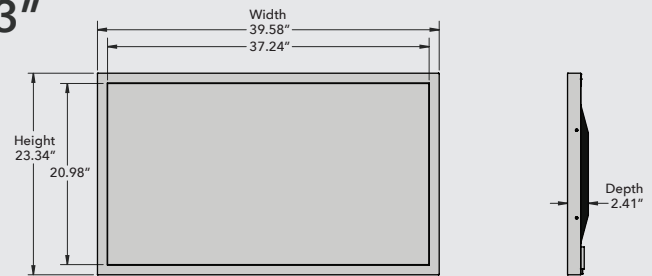

Customizable

Custom colors silk screening, and logos available

Solution Sizes Available

43"

50"

55"

| Specification | 43" | 50" | 55" |
|--------------------------------------|---|-------------------------|-------------------------|
| Display Compatible | C431 | C501 | C551 |
| Part Number | TSI43PNAFTACCZZ | TSI50PNAHTACCZZ | TSI55PNAJTACCZZ |
| Protective Glass | 1/8" Clear Tempered Cover Glass | | |
| Viewing Angle | 178x178 degrees | | |
| Contrast Ratio | 4000:1 | | |
| Touch Technology | Infrared | | |
| Touch Points | 10 | | |
| Response Time | 16ms | | |
| Touch Accuracy | +/- 1.5mm (Over 99% Area) | | |
| Interface | Type A USB | | |
| Communication | USB 2.0 | | |
| Power Supply Mode | Single USB connection (5v, 1A) | | |
| Duty Cycle | 24/7 | | |
| Panel Technology | AMVA3 | | |
| Aspect Ratio | 16:9 | | |
| Native Resolution | 1920x1080 | | |
| Brightness | 400 nit | | |
| Orientation | Portrait / Landscape / Face Up / Face Down | | |
| VESA Configuration | 300 x 300mm (M6 x 4-hole) | | |
| Width/Height/Depth Including Monitor | 39.58" x 23.34" x 2.41" | 45.59" x 26.69" x 2.46" | 50.41" x 29.62" x 2.64" |
| Weight Without Monitor | 21.61 lbs | 26.02 lbs | 32.41 lbs |
| OS Support | Windows, Google Chrome, Android, Mac, Linux | | |