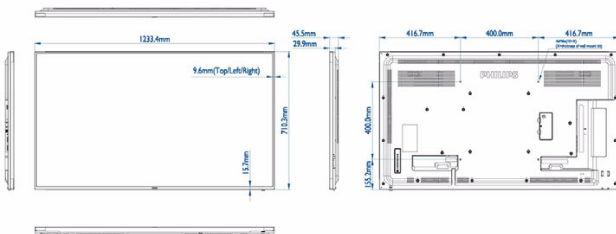

Video formats

Resolution	Refresh rate
1080p	50, 60Hz
1080i	50, 60Hz
720p	50, 60Hz
576i	50Hz
576p	50Hz

480p	60Hz
480i	60Hz

Dimensions

- Set dimensions in inch (W x H x D): 48.56 x 27.96 x 1.79 inch
- Set dimensions (W x H x D): 1233.4 x 710.3 x 45.5 mm
- Bezel width: 9.6 mm (T/L/R), 15.7 mm (B)
- Product weight (lb): 39.68 lb
- Product weight: 18.0 kg
- VESA Mount: 400 x 400 mm, M6

Convenience

- Tiled Matrix: Up to 15 x 15
- Keyboard control: Hidden, Lockable
- Signal Loop Through: IR Loopthrough
- Network controllable: RJ45, RS232
- Screen saving functions: Pixel Shift
- Picture in picture: PIP

Power

- Consumption (On mode): 150W(max)
- Standby power consumption: <0.5 W
- Mains power: AC (100 ~ 240 V) , 2.5A
- Consumption (Typical): 85 W

Operating conditions

- Temperature range (operation): 0 ~ 40 °C
- Temperature range (storage): -10 ~ 50 °C
- Altitude: 0 ~ 3000 m
- MTBF: 50,000 hour(s)
- Humidity range (operation)[RH]: 10 ~ 90% (without condensation)
- Humidity range (storage) [RH]: 0 ~ 100% (without condensation)

Sound

- Built-in speakers: 2 x 10 W RMS

Accessories

- Included accessories: Remote Control, Batteries for remote control, AC Power Cord, Quick start guide, RS232 cable
- Included Accessories: Edge Alignment Kit (1)-2pcs, Edge Alignment Kit (2)-1pcs, M3 screw x 1, RS232 daisy-chain cable, SD card cover x 1, Thumb Screw x8
- Stand: BM05922 (Universal Stand-L)(Option)

Issue date 2019-09-12

Version: 1.0.1

12 NC: 8670 001 57457
EAN: 87 12581 75600 0

© 2019 Koninklijke Philips N.V.
All Rights reserved.

Specifications are subject to change without notice.
Trademarks are the property of Koninklijke Philips N.V.
or their respective owners.

www.philips.com