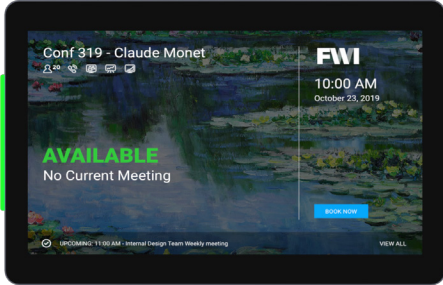

Spec	Description
CPU	Qualcomm® Snapdragon™ APQ8053 2.0GHz Octa-Core Processor
Display Sizes	10" – 1280 x 800 @ 60Hz (native) Active Matrix TFT LCD with LED Backlight Full HD 15.6" – 1920 x 1080 @ 60Hz (native) Active Matrix TFT LCD with LED Backlight 22" – 1920 x 1080 @ 60Hz (native) Active Matrix TFT LCD with LED Backlight
Memory	Standard – 3GB DDR3L
Storage	Standard – eMMC 5.1 32GB SSD
Network	Ethernet 1x LAN (Gigabit), Wi-Fi 2.4 or 5 ghz
Interface	USB
Replacement Service	Three-Year Warranty
Audio	2x Speakers 2W (max)
Power	AC Input Voltage – 100-240 VAC Input Frequency – 50-60
Dimensions	10" – 10.06" x 7.13" x 0.99" (255.41mm x 181.11mm x 25.1mm) 15.6" – 15.23" x 9.77" x 1.11" (386.74mm x 248.17mm x 28.3mm) 22" – 20.63" x 12.75" x 1.39" (523.9mm x 323.9mm x 35.2mm)
Android Version	7.1