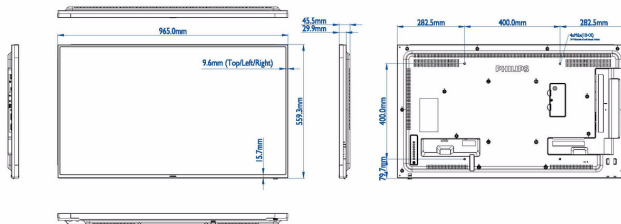

Sound

- Built-in speakers: 2 x 10W RMS

Accessories

- Included accessories: Remote Control, Batteries for remote control, Quick start guide, RS232 cable, AC Power Cord
- Stand: Universal Stand-L (BM05922)(Optional)
- Included Accessories: Edge Alignment Kit (1)-2pcs, Edge Alignment Kit (2)-1pcs, M2 Screw x2, M3 screw x 1, Philips logo, RS232 daisy-chain cable, SD card cover x 1, Thumb Screw x8

Multimedia Applications

- USB Playback Audio: AAC, M4A, MP3, WMA
- USB Playback Picture: BMP, JPEG, JPG, PNG
- USB Playback Video: MKV, MP4, MPEG, MPG, TS, VOB, WMV, ASF, AVI, DAT, FLV

Miscellaneous

- On-Screen Display Languages: English, French, German, Spanish, Polish, Turkish, Russian, Italian, Simplified Chinese, Traditional Chinese, Arabic, Japanese, Danish, Dutch, Finnish, Norwegian, Portuguese, Swedish
- Regulatory approvals: CE, BSMI, CB, EAC, EnergyStar 7.0, FCC, Class A, PSB, UL/cUL, CECP, EPA
- Warranty: 3 year warranty

Internal Player

- CPU: Dual-Core Cortex-A72 @2GHz, Quad-Core Cortex-A53 @ 1.5GHz, RK3399
- GPU: ARM Mali-T860 MP4
- Memory: 4GB DDR3
- Storage: 16GB EMMC
- Wifi: 2T2R, 802.11 ac/a/b/g/n, WCT07R2201

Philips 43BDL4051D
Version: 1.0
Release Date: 2018/09/17

Issue date 2019-10-14

Version: 1.0.1

12 NC: 8670 001 56725
EAN: 87 12581 75386 3

© 2019 Koninklijke Philips N.V.
All Rights reserved.

Specifications are subject to change without notice.
Trademarks are the property of Koninklijke Philips N.V.
or their respective owners.

www.philips.com