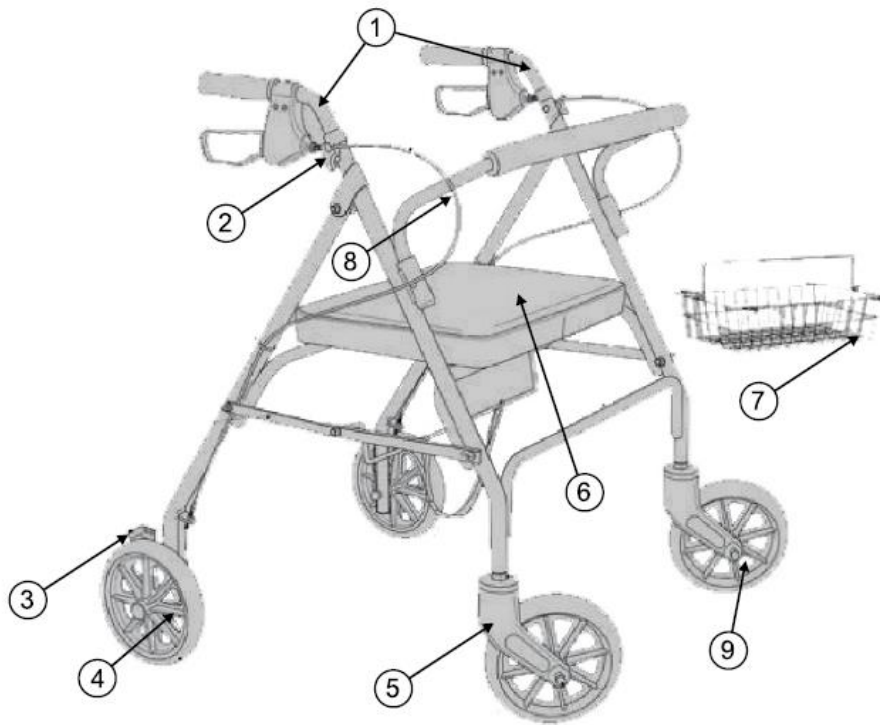

Spare Parts Listing for:

10215BL-1AU

1.	Handle Set (Pair)	Z26401-33
2.	Height Adjustment Knob	Z26402-33
3.	Brake Unit (Left)	Z26403L-33
3.	Brake Unit (Right)	Z26403R-33
4.	Rear Wheel	Z26404-33
5.	Front Fork	Z26405-33
6.	Seat	Z26406-33
7.	Basket	Z26407-33
8.	Brake Cable	Z26408-33
9.	Front Wheel	Z26409-33