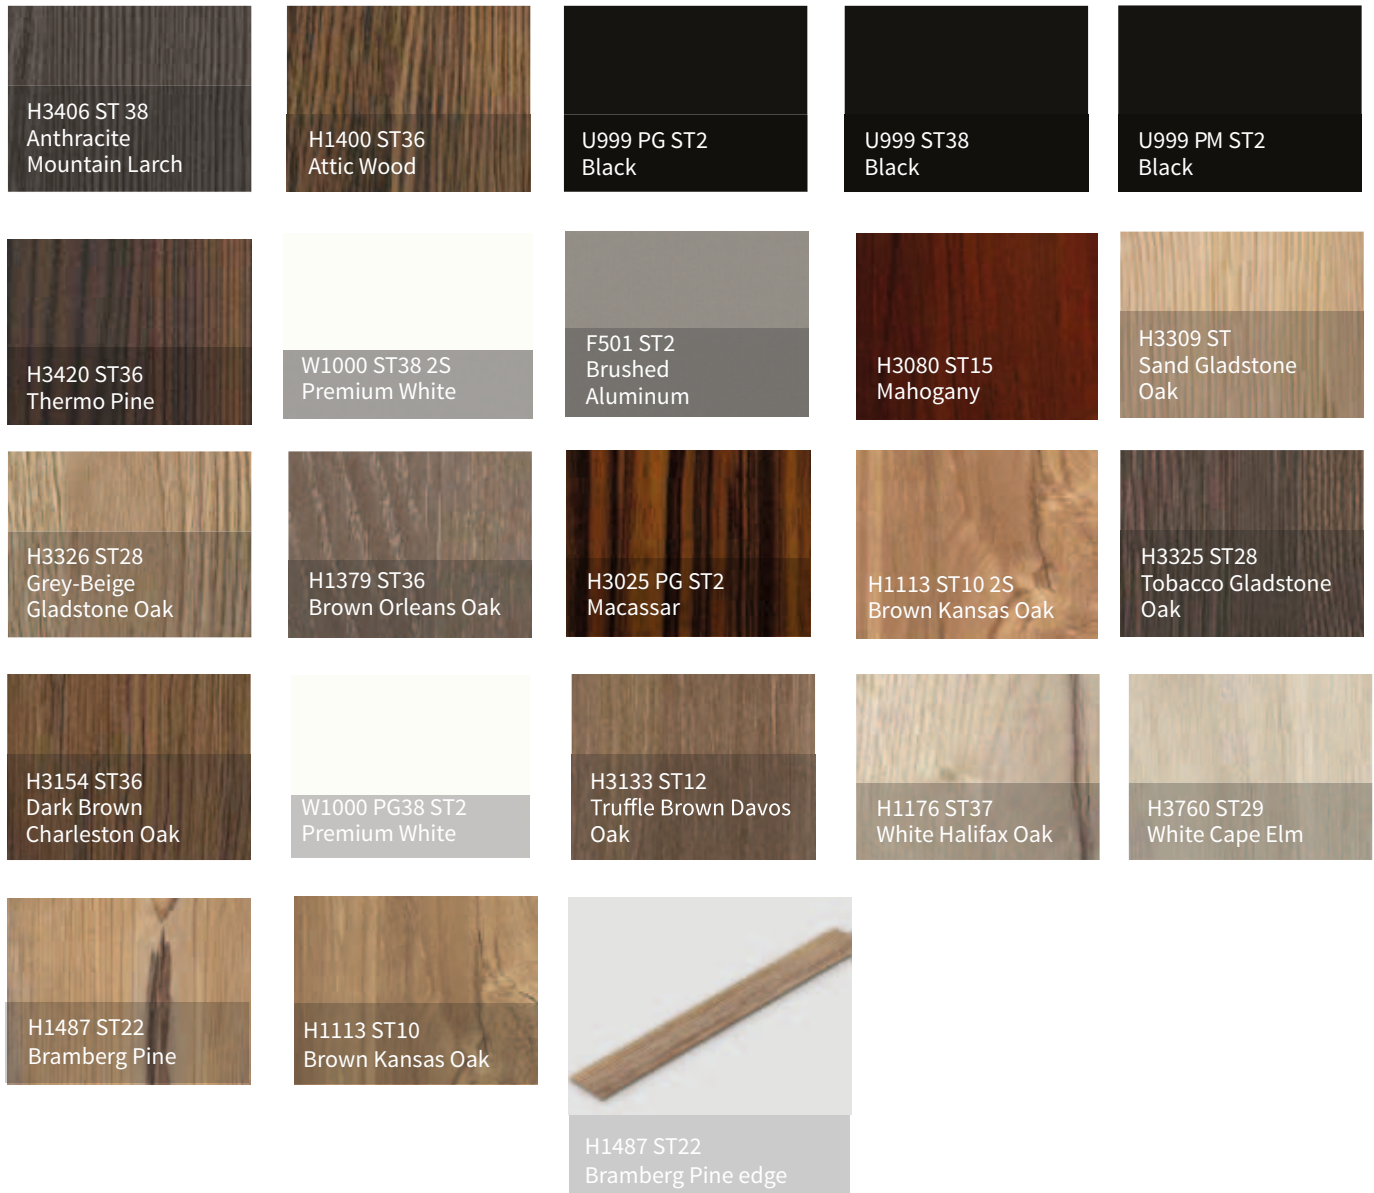

Stock Options

Exact matching TFL, HPL/CPL and Edgebanding are available through Hardwoods as your one stop shop. Exact match edgebanding and laminates eliminates the need to source a close match. In stock colors are available on your next delivery, with the top colors stocked here in Las Vegas, and all 300 colors available within 1–3 weeks.

Feelwood synchronized pore (EIR) on TFL

The EGGER Feelwood range of decors specially designed with multi-layers of papers to create a depth of texture often seen with solid wood. These decors represent the premium category among the 140 TFL decors within the EGGER decorative collection.

End-grain Edgebanding

The End-grain Edgebanding has the look and feel of sawn timber, complete with its annual rings, for a highly authentic result. They are available in several decors chosen for their highly natural wood effect, and perfectly complement the Feelwood textures.

Las Vegas In-Stock Colors

In-stock colors shown here are immediately available. Almost 300 other colors are available on Special Order. Contact distributor for details.

000000_11/2017_DSR
Subject to technical modifications and amendments.
Due to variables in the printing process, colours may vary slightly from the actual product.