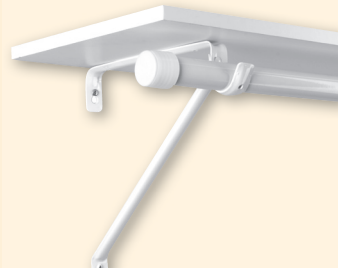

**NEW
Products!**

Closet Rod & Shelf Brackets

Adjustable | Fixed

KNAPE & VOGT.

Closet Rod & Shelf Brackets

Fixed Rod & Shelf Brackets

1199 Extra-Duty Series

Holds up to 500 lbs. per pair

Warm White

- For 14" to 18" depth shelves
- Use with 1-1/4" to 1-5/16" closet rods
- Slide-Thru™ feature
- 13-gauge steel construction
- 14" shelf platform
- 3-3/4" hook depth

1198 Extra-Duty Series

Holds up to 1,000 lbs. per pair

Bronze
 Brushed Nickel
 Chrome warm white

- For 11-1/2" to 14" depth shelves
- Use with 1-1/4" to 1-5/16" closet rods
- Slide-Thru™ feature
- 10-gauge steel construction
- 11-1/4" shelf platform
- 3" hook depth

1197 Heavy-Duty Series

Holds up to 500 lbs. per pair

Warm White

- For 10-1/2" to 14" depth shelves
- Use with up to 1-3/8" closet rods
- Slide-Thru™ feature
- 14-gauge steel construction
- 10-5/16" shelf platform
- 3" hook depth