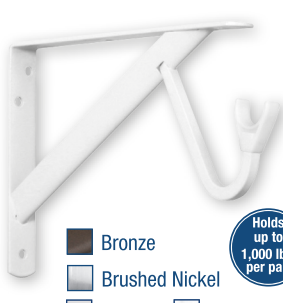

**NEW
Products!**

Closet Rod & Shelf Brackets

Adjustable | Fixed

KNAPE & VOGT.

Closet Rod & Shelf Brackets

Fixed Rod & Shelf Brackets

1199 Extra-Duty Series

Holds up to 500 lbs. per pair

Warm White

- For 14" to 18" depth shelves
- Use with 1-1/4" to 1-5/16" closet rods
- Slide-Thru™ feature
- 13-gauge steel construction
- 14" shelf platform
- 3-3/4" hook depth

1198 Extra-Duty Series

Holds up to 1,000 lbs. per pair

Bronze
 Brushed Nickel
 Chrome warm white

- For 11-1/2" to 14" depth shelves
- Use with 1-1/4" to 1-5/16" closet rods
- Slide-Thru™ feature
- 10-gauge steel construction
- 11-1/4" shelf platform
- 3" hook depth

1197 Heavy-Duty Series

Holds up to 500 lbs. per pair

Warm White

- For 10-1/2" to 14" depth shelves
- Use with up to 1-3/8" closet rods
- Slide-Thru™ feature
- 14-gauge steel construction
- 10-5/16" shelf platform
- 3" hook depth