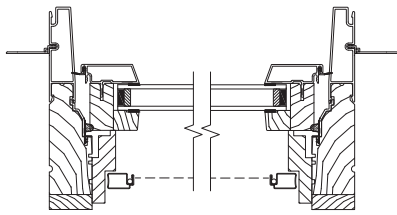

Horizontal