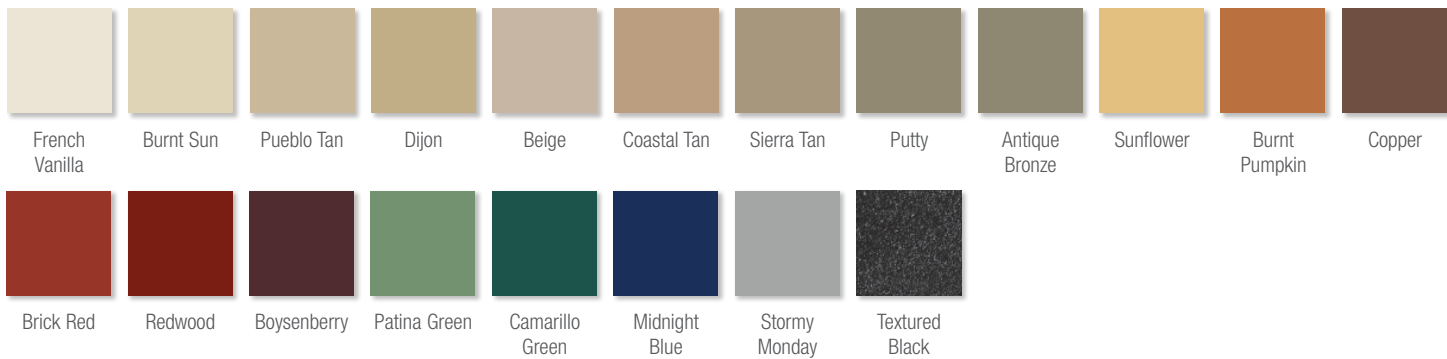

standard clad colors

feature clad colors

Custom color matching is also available.

anodized finishes

interior wood species

interior finishes

patio door handles + finishes

Finishes marked with asterisks* feature a clear coating that protects the finish against tarnish and peeling. This process extends the rich, bright life of the finish and dramatically delays the aging process.