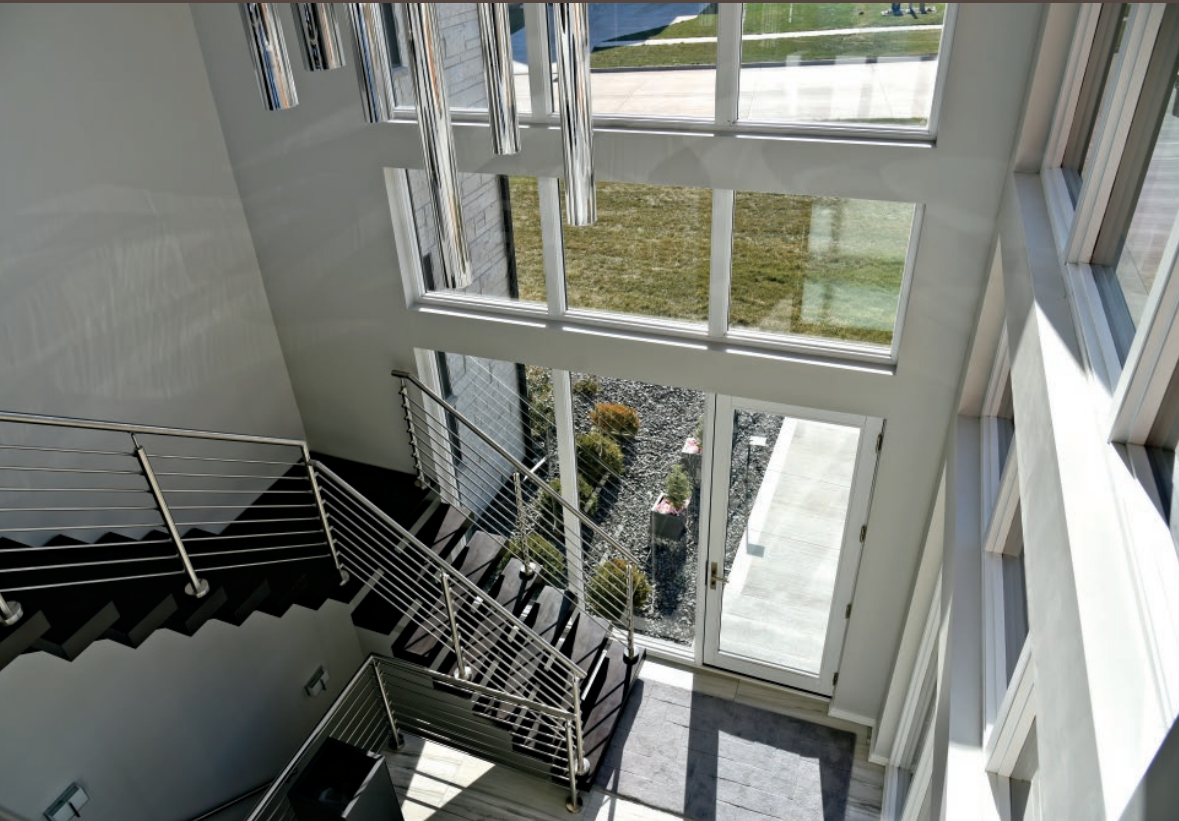

90-degree corner window

Constructed with the same frame as our Pinnacle clad low profile direct set, our 90-degree corner window is designed with clean, straight lines to maximize your view. Corner units are available with a glazed corner post or choose to forgo the post altogether for virtually unobstructed sightlines.*

*Clear powder
coat paint exterior*

Pine interior

*Open units with no corner post will require field glazing by others.

stile + style

With more visible glass than a classic French stile, our narrow stile door significantly increases the daylight opening to create a clean, contemporary look.

narrow stile swinging patio door

Match your architectural style with performance by choosing a Pinnacle swinging patio door. Create unique sightlines, maximize natural light and improve outdoor views with significantly more visible glass afforded by our narrow stiles. A complement to any home's décor, Windsor's beautifully crafted in-swing and out-swing doors are available in five unique interior finishes with heights up to eight feet tall. The versatility of design options continues, with 51 different exterior clad colors and finishes, several hardware styles, multiple hardware finishes and numerous grille options. For safety, multi-point locking hardware is available. For style, add a customized transom or sidelite. Select one panel to operate or two panels, or include up to four panels in one frame. With narrow stile swinging patio doors, the options are nearly endless.