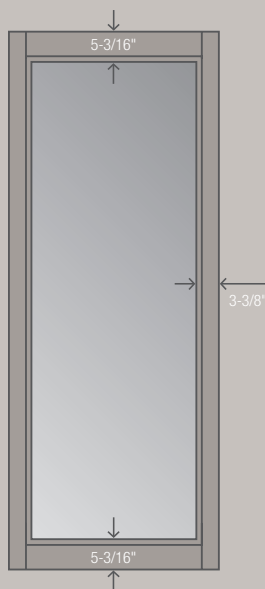

narrow stile bi-fold patio door

Designed with narrow stiles for more visible glass and to maximize your views, the innovative concept of bi-fold patio doors brings open-air luxury to virtually any custom project. Quality, high-performance and stunning beauty come together in Pinnacle narrow stile bi-fold patio doors. We offer this versatile product in many sizes and configurations, which allows for installation in standard construction openings.

Pinnacle bi-fold patio doors feature a revolutionary hinge system that provides graceful operation and reliable function for years to come. Offered in three heights, our narrow stile bi-fold doors can be assembled with as few as two panels, and up to eight panels wide. Imagine having the capability to span an opening as high as eight feet tall and up to 24 feet wide.

Highly customizable, with thousands of available product possibilities, from stylish hardware to stunning colors and contemporary finishes, the opportunities are nearly endless. Enhance your home with bi-fold doors and be inspired by the view.