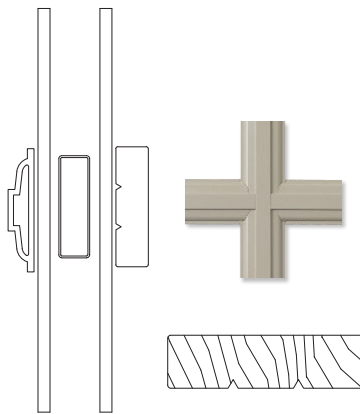

Casement Operating

Casement Picture

Low Profile Direct Set

contemporary grille profiles

Exterior: 7/8" Tall Putty
Interior: 7/8" Contemporary

Exterior: 1-1/4" Ogee
Interior: 1-1/4" Contemporary

Exterior: 2" Tall Putty
Interior: 2" Contemporary