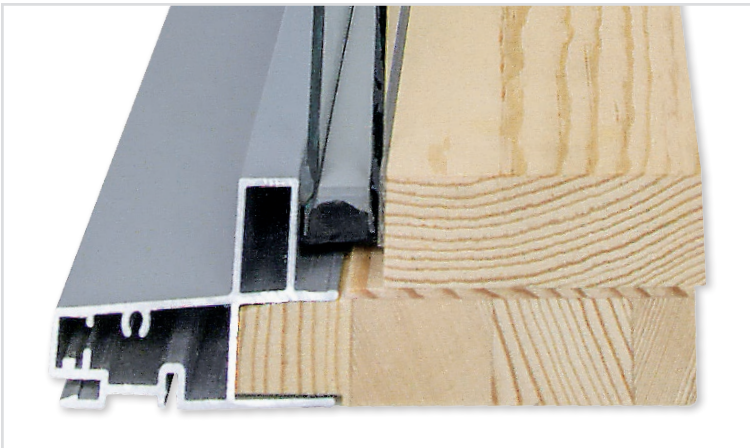

Low Profile Direct Set