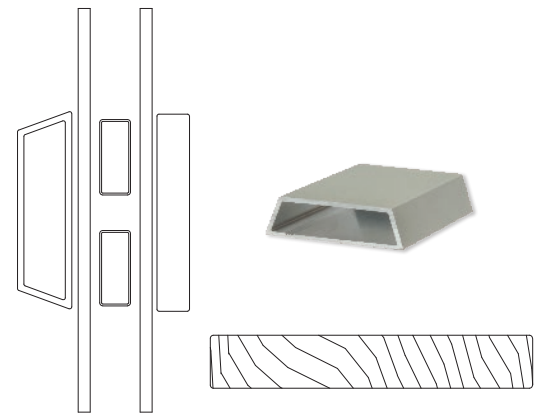

Casement Operating

Casement Picture

Low Profile Direct Set

contemporary grille profiles

Exterior: 7/8" Tall Putty
Interior: 7/8" Contemporary

Exterior: 1-1/4" Ogee
Interior: 1-1/4" Contemporary

Exterior: 2" Tall Putty
Interior: 2" Contemporary