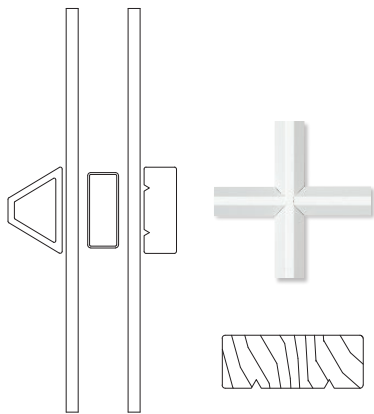

Casement Operating

Casement Picture

Low Profile Direct Set

contemporary grille profiles

Exterior: 7/8" Tall Putty
Interior: 7/8" Contemporary

Exterior: 1-1/4" Ogee
Interior: 1-1/4" Contemporary

Exterior: 2" Tall Putty
Interior: 2" Contemporary