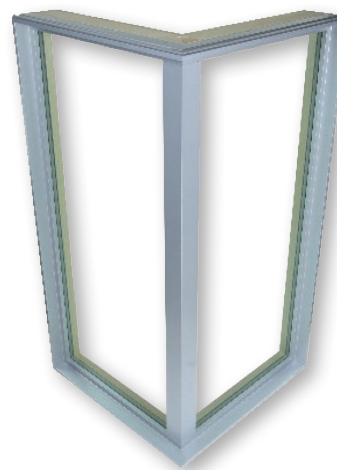

Pine interior

90-degree corner window

Constructed with the same frame as our Pinnacle clad low profile direct set, our 90-degree corner window is designed with clean, straight lines to maximize your view. Corner units are available with a glazed corner post or choose to forgo the post altogether for virtually unobstructed sightlines.*

Increased visible glass provides a clear view of the outside world, while high-performance thermal ratings maintain a comfortable indoor environment. Whether you want to finish off a sunroom with architectural interest or create expansive panoramic views in a kitchen, our corner windows offer a stunning option sure to give your project a bold, modern look.

*Clear powder
coat paint exterior*