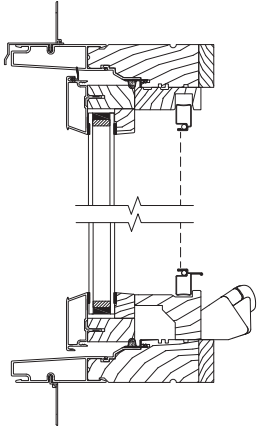

Vertical

Horizontal

Horizontal

Horizontal