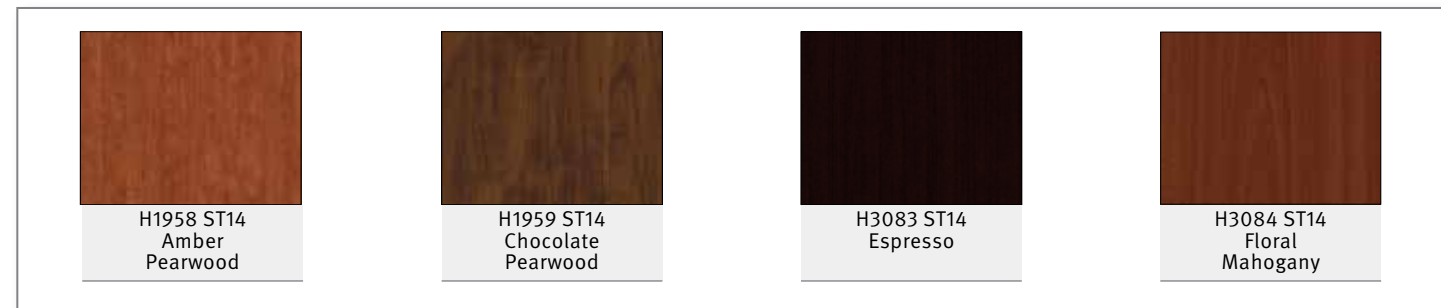

Price Group 4