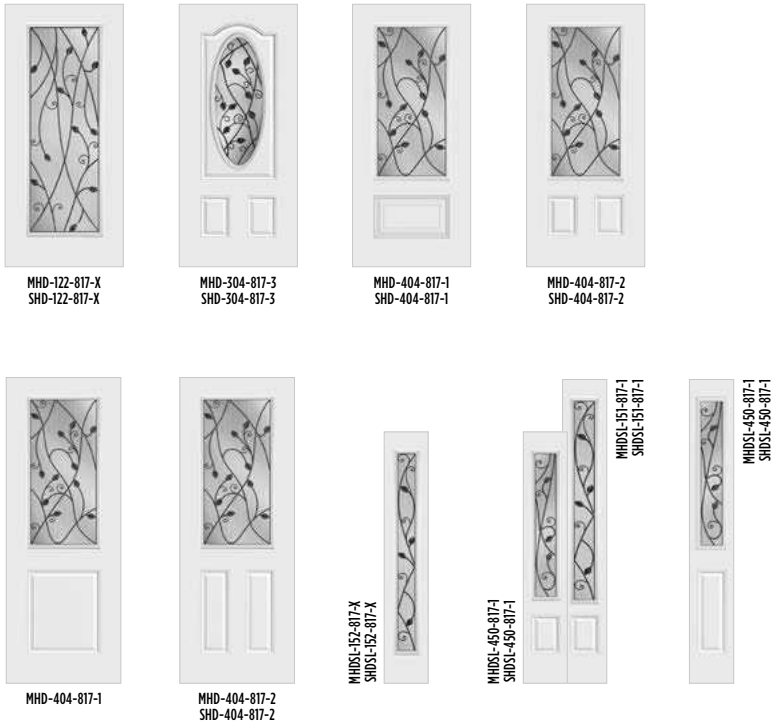

**BELLEVILLE. SMOOTH DOORS**

**BLS**  
Smooth  
Fiberglass

**HD STEEL DOORS**

**MHD  
SHD**  
HD Steel

**WROUGHT IRON FRAME**  
SEE PAGE 198 FOR DETAILS.

▶ Belleville, Smooth with Tanglewood, Glass and Wrought Iron Frame / Doors BLS-122-926-X / Sidelites BLSL-152-926-X