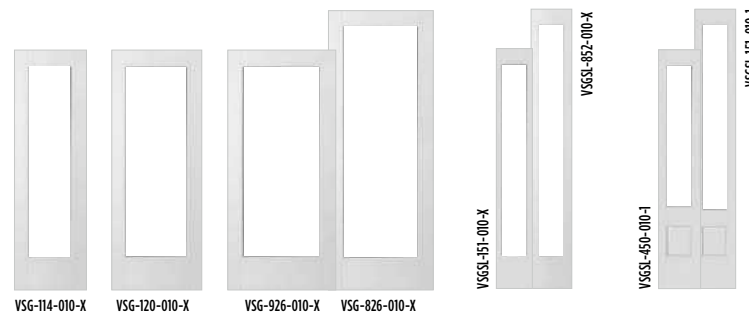

VSG-114-010-X

VSG-120-010-X

VSG-926-010-X

VSG-826-010-X

VSGSL-151-010-X

VSGSL-852-010-X

VSGSL-450-010-1

VSGSL-151-010-1