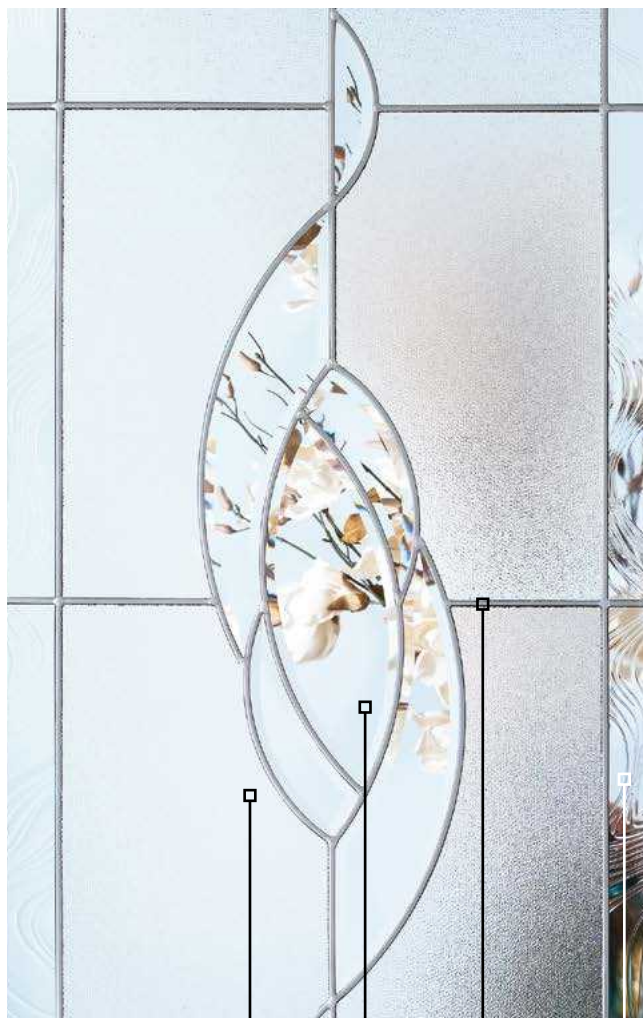

# Sonnet. Glass

472 - P  
PLATINUM CAMING

Pear Glass | Clear Beveled Glass | Platinum Caming | Clear Baroque Glass