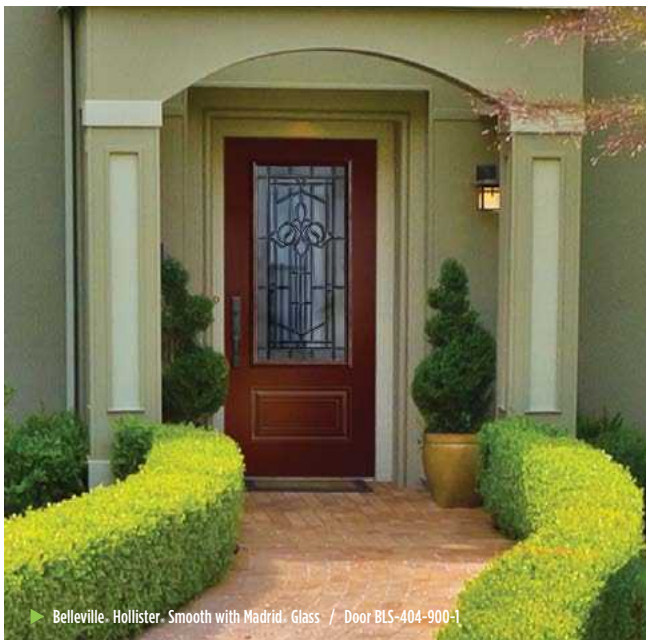

► Belleville. Hollister. Smooth with Madrid. Glass / Door BLS-404-900-1

PRIVACY RATING **1** **2** **10**  
Least Obscure ▲ Most Obscure

Gray Beveled Glass

Clear Beveled Glass

Antique Black Caming