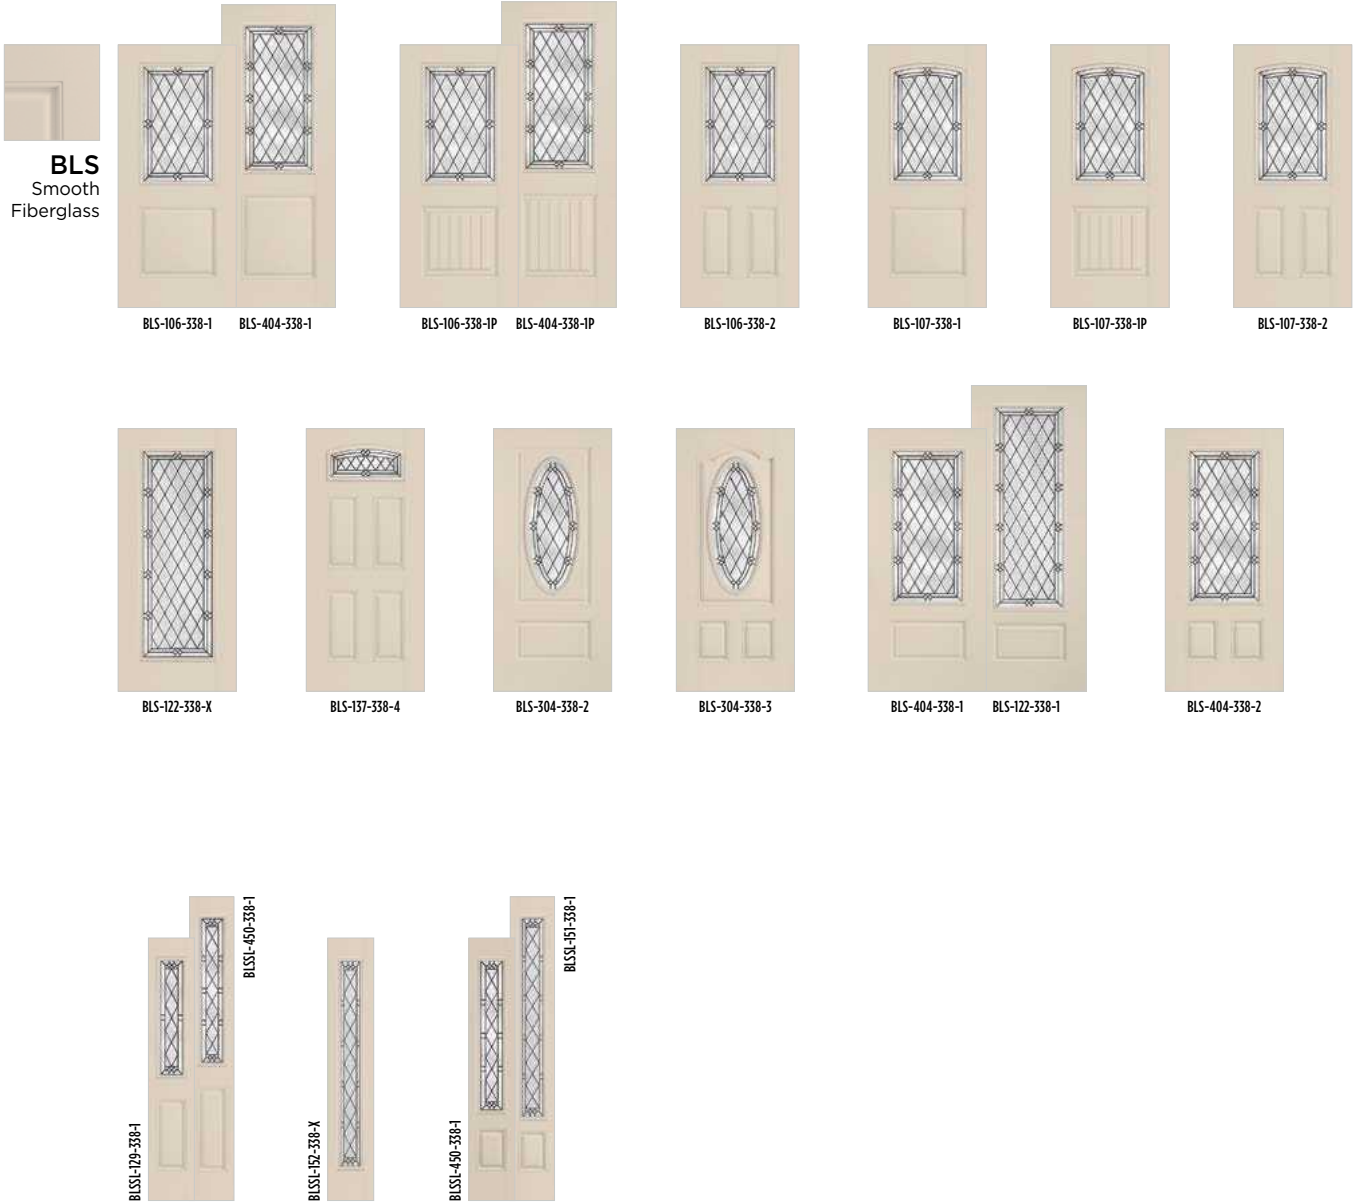

BELLEVILLE. SMOOTH DOORS