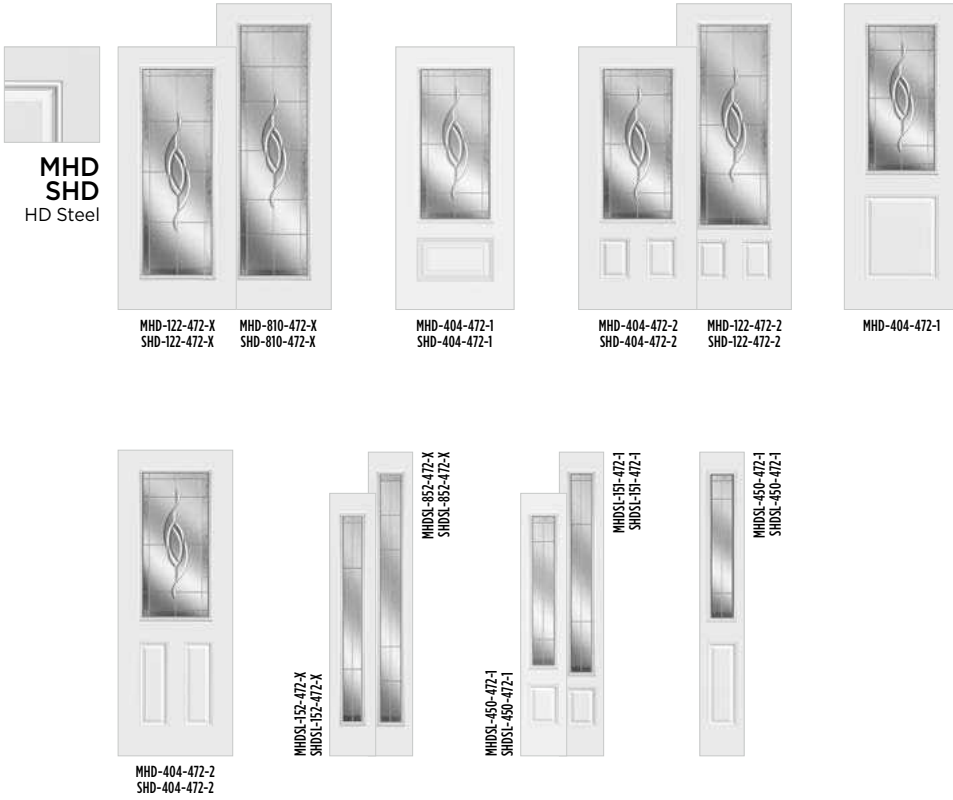

Sonnet. Glass

HD STEEL DOORS