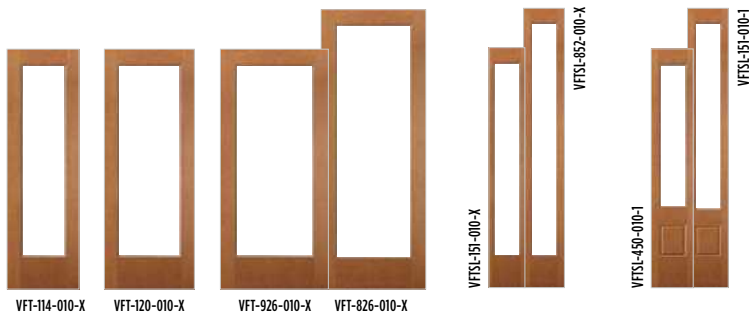

VFT-106-010-1

VFT-126-010-1

VFT-426-010-1

VFT-926-010-1

VFT-114-010-X

VFT-120-010-X

VFT-926-010-X

VFT-826-010-X

VFTSL-151-010-X

VFTSL-852-010-X

VFTSL-450-010-1

VFTSL-151-010-1