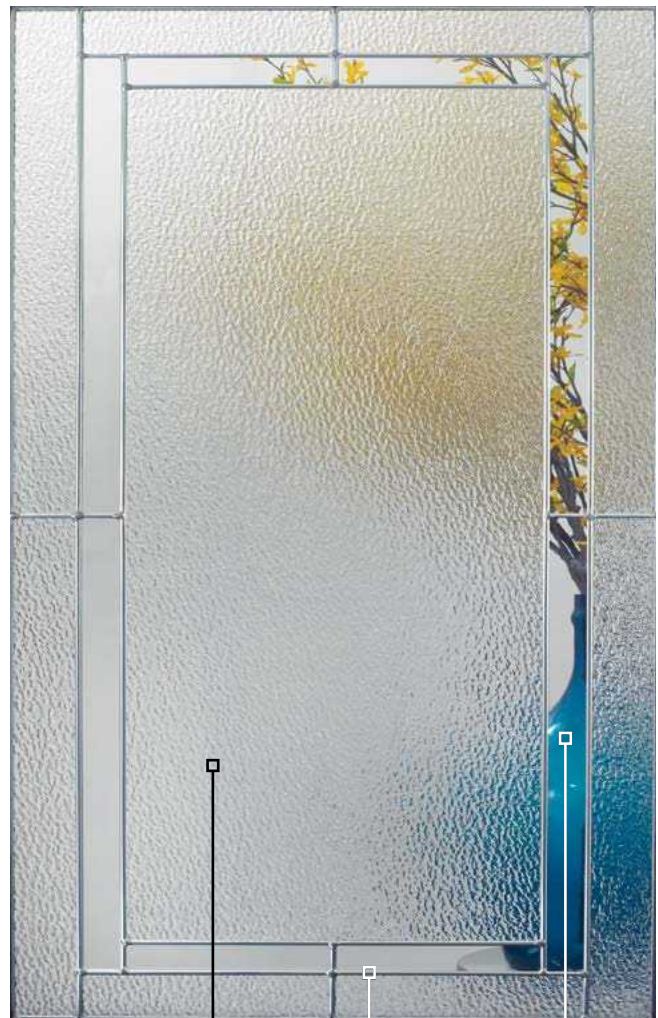

Granite Glass

Platinum Caming

Clear Glass