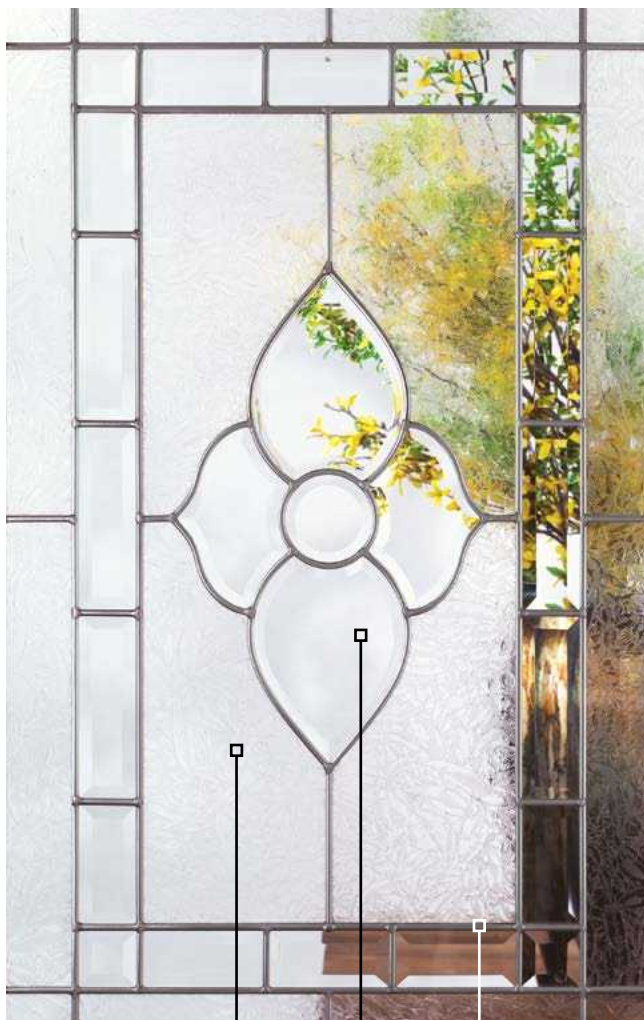

# Georgian<sup>™</sup> Glass

515 - B / 517 - P  
BRASS CAMING / PLATINUM CAMING (SHOWN)

Belleville, Hollister, Mahogany Textured  
With Georgian<sup>™</sup> Glass Door BM1-304-517-1

**PRIVACY RATING**  
 1 — 3 — 10  
 Least Obscure ▲ Most Obscure