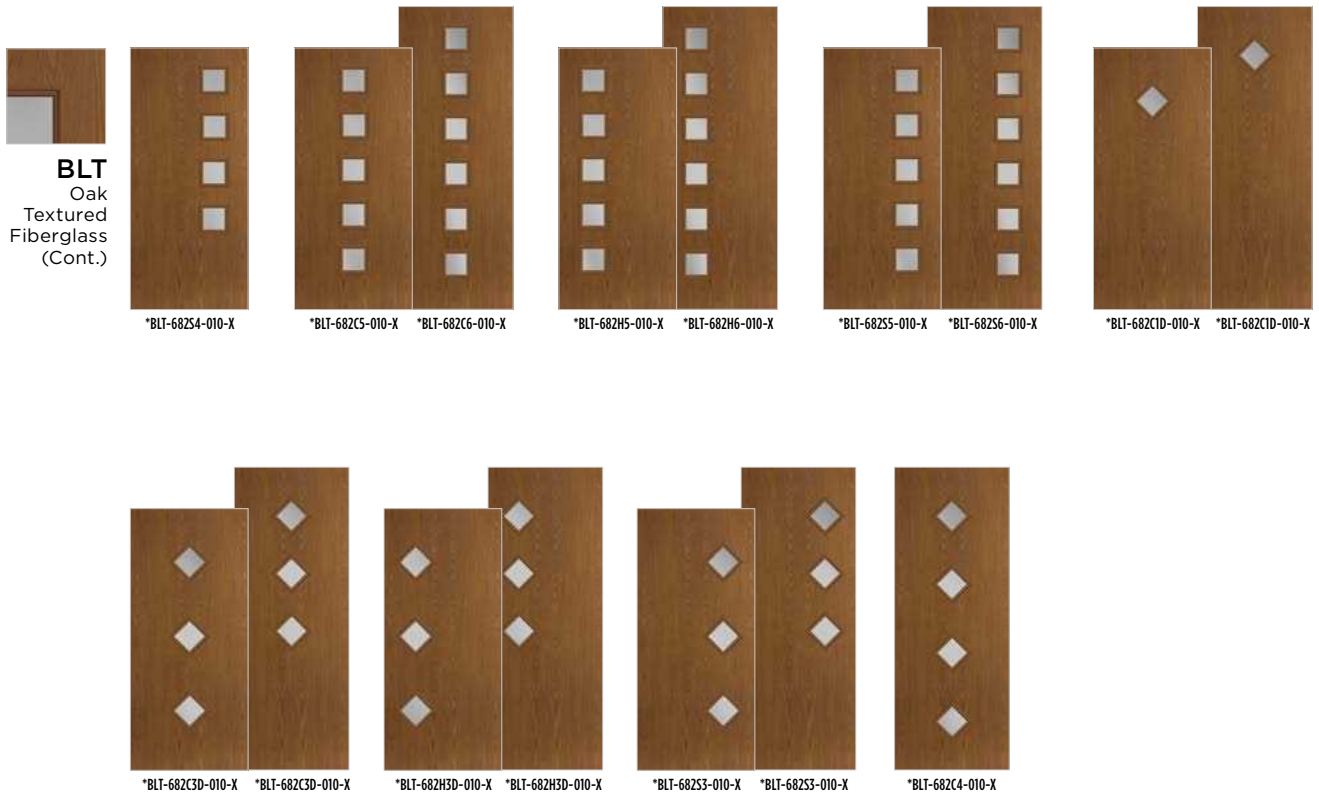

BELLEVILLE, OAK TEXTURED FIBERGLASS / SHOWN WITH CLEAR GLASS

	8'0"						8'0"													
Clear	682S5-010-X	682C5-010-X	682CID-010-X	682C3D-010-X	682H3D-010-X	682S3D-010-X	228C5-010-X	682CID-010-X	682C3D-010-X	682H3D-010-X	682S3D-010-X	682C4D-010-X	682H6-010-X	682S6-010-X	682C6-010-X	852H-010-X	852S-010-X	852C2-010-X		
Chord	682S5-115-X	682C5-115-X	682CID-115-X	682C3D-115-X	682H3D-115-X	682S3D-115-X	228C5-115-X	682CID-115-X	682C3D-115-X	682H3D-115-X	682S3D-115-X	682C4D-115-X	682H6-115-X	682S6-115-X	682C6-115-X	852H-115-X	852S-115-X	852C2-115-X		
Cross Reed	682S5-118-X	682C5-118-X	682CID-118-X	682C3D-118-X	682H3D-118-X	682S3D-118-X	228C5-118-X	682CID-118-X	682C3D-118-X	682H3D-118-X	682S3D-118-X	682C4D-118-X	682H6-118-X	682S6-118-X	682C6-118-X	852H-118-X	852S-118-X	852C2-118-X		
Double Water	682S5-113-X	682C5-113-X	682CID-113-X	682C3D-113-X	682H3D-113-X	682S3D-113-X	228C5-113-X	682CID-113-X	682C3D-113-X	682H3D-113-X	682S3D-113-X	682C4D-113-X	682H6-113-X	682S6-113-X	682C6-113-X	852H-113-X	852S-113-X	852C2-113-X		
Pearl	682S5-116-X	682C5-116-X	682CID-116-X	682C3D-116-X	682H3D-116-X	682S3D-116-X	228C5-116-X	682CID-116-X	682C3D-116-X	682H3D-116-X	682S3D-116-X	682C4D-116-X	682H6-116-X	682S6-116-X	682C6-116-X	852H-116-X	852S-116-X	852C2-116-X		
Pearl	682S5-140-X	682C5-140-X	682CID-140-X	682C3D-140-X	682H3D-140-X	682S3D-140-X	228C5-140-X	682CID-140-X	682C3D-140-X	682H3D-140-X	682S3D-140-X	682C4D-140-X	682H6-140-X	682S6-140-X	682C6-140-X	852H-140-X	852S-140-X	852C2-140-X		
Quill	682S5-119-X	682C5-119-X	682CID-119-X	682C3D-119-X	682H3D-119-X	682S3D-119-X	228C5-119-X	682CID-119-X	682C3D-119-X	682H3D-119-X	682S3D-119-X	682C4D-119-X	682H6-119-X	682S6-119-X	682C6-119-X	852H-119-X	852S-119-X	852C2-119-X		
BLT	•	•	•	•	•	•	•	•	•	•	•	•	•	•	•	•	•	•	•	•
BLS	•	•	•	•	•	•	•	•	•	•	•	•	•	•	•	•	•	•	•	•
MHD	•	•	•	•	•	•	•	•	•	•	•	•	•	•	•	•	•	•	•	•
SHD	•	•	•	•	•	•	•	•	•	•	•	•	•	•	•	•	•	•	•	•