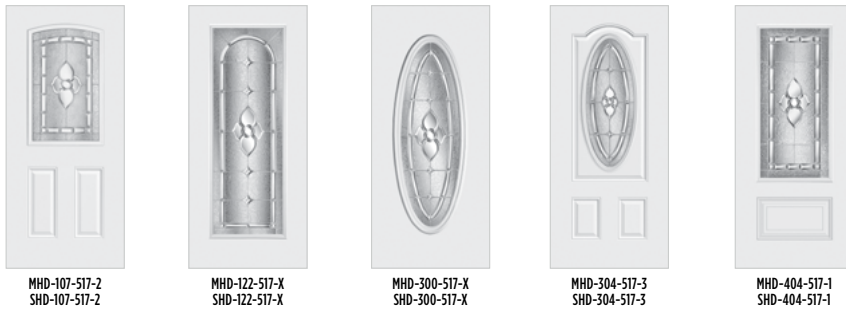

MHD-107-517-2
SHD-107-517-2

MHD-122-517-X
SHD-122-517-X

MHD-300-517-X
SHD-300-517-X

MHD-304-517-3
SHD-304-517-3

MHD-404-517-1
SHD-404-517-1