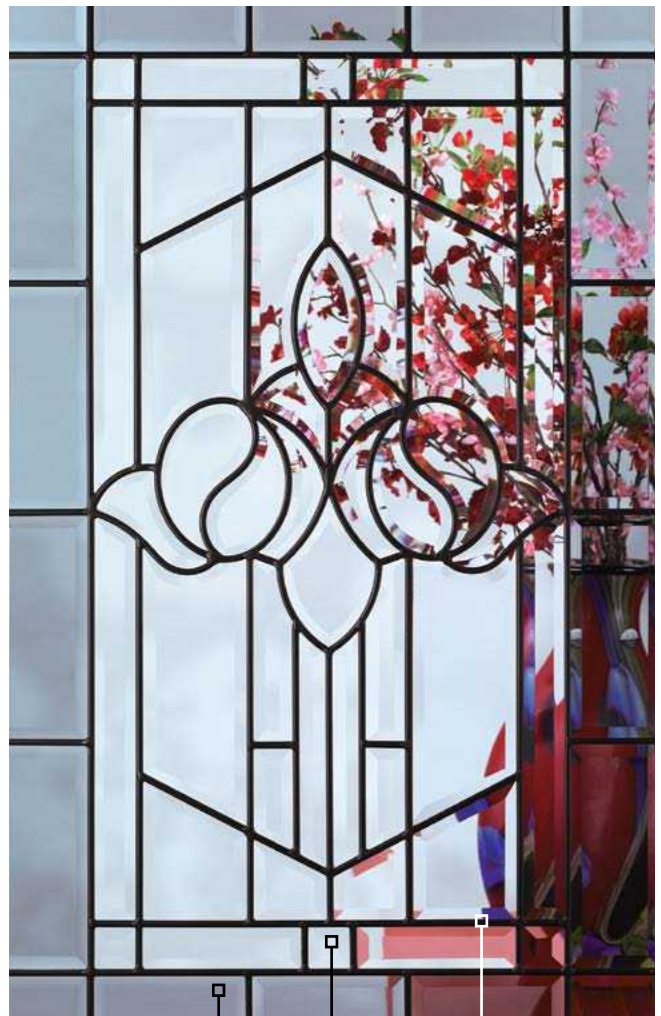

► Belleville. Hollister. Smooth with Madrid. Glass / Door BLS-404-900-1

PRIVACY RATING **1** **2** **10**  
Least Obscure ▲ Most Obscure

Gray Beveled Glass

Clear Beveled Glass

Antique Black Caming