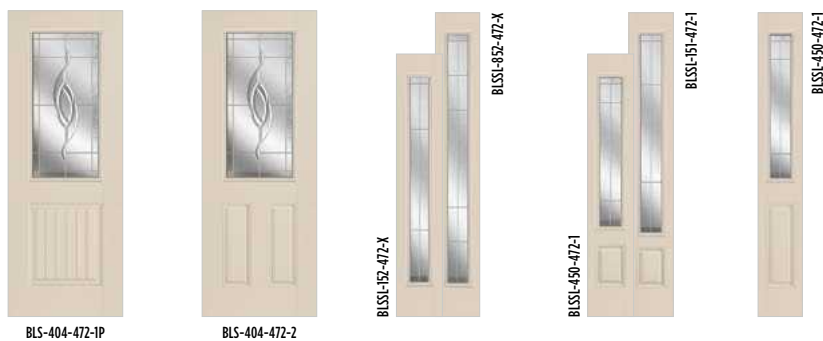

EXPO

IRON

CLASSIC

TEXTURES

LINEA

ESSENTIA

BELLEVILLE. TEXTURED DOORS

BELLEVILLE. SMOOTH DOORS