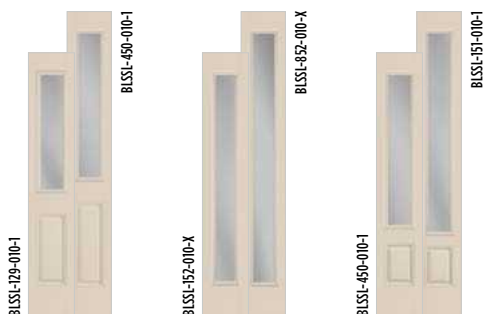

BLS1-129-010-1

BLS1-450-010-1

X-010-29-15STB

BLS1-652-010-X

BLS1-450-010-1

BLS1-151-010-1