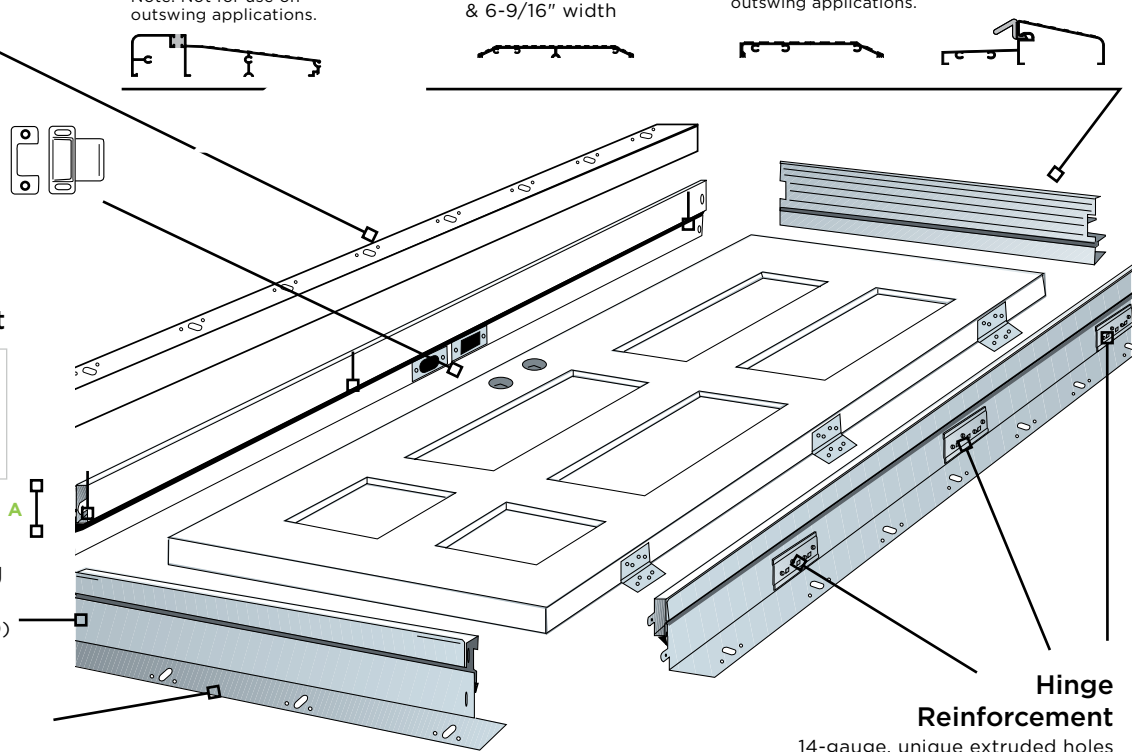

Hinge Reinforcement

14-gauge, unique extruded holes provide the strength of a 12-gauge hinge reinforcement.