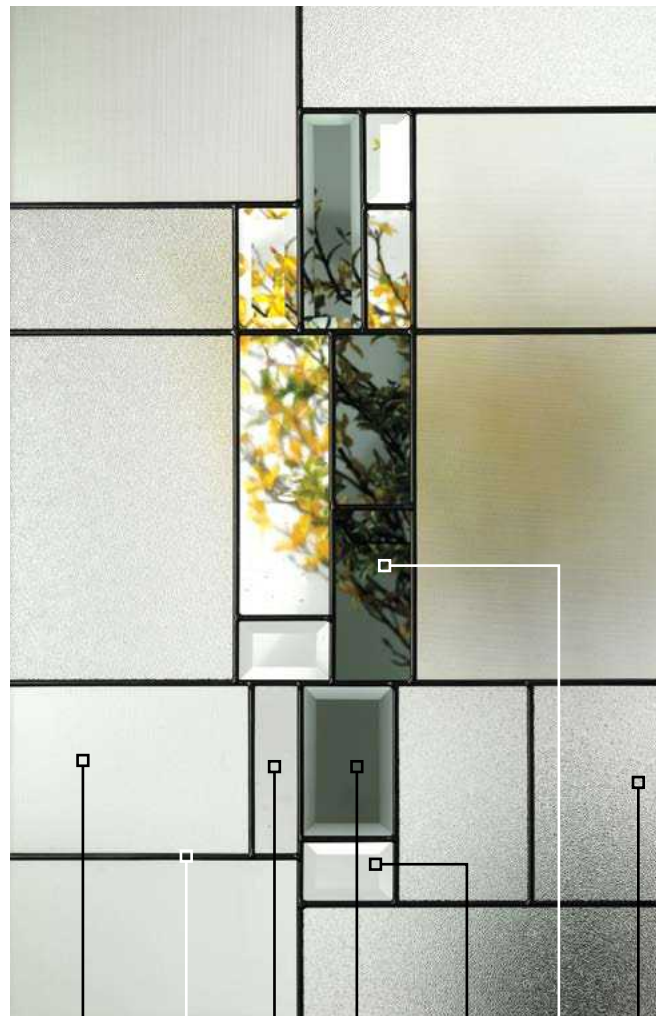

► Belleville - Hollister - Smooth with Cuzco - Glass / Door BLS-404-364-1 / Sidelites BLSSL-450-364-1

PRIVACY RATING 1 — 7 — 10  
Least Obscure ▲ Most Obscure

- Mistlite Glass
- Antique Black Caming
- Seedy Glass
- Dark Gray Beveled Glass
- Clear Beveled Glass
- Dark Gray Glass
- Pear Glass