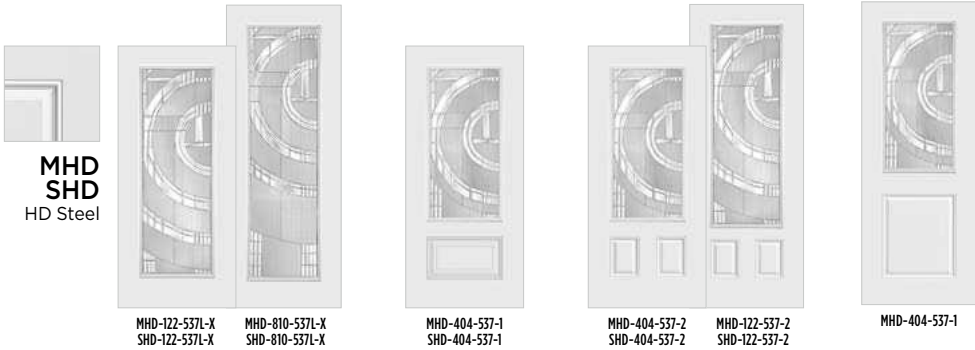

Zavalla Glass

HD STEEL DOORS