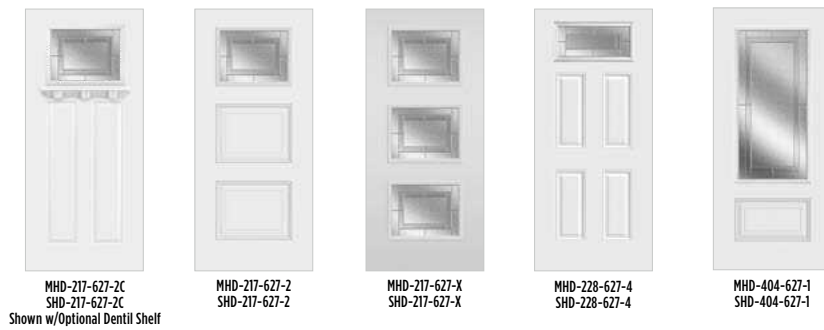

EXPO

IRON

CLASSIC

TEXTURES

LINEA

ESSENTIA

HD STEEL DOORS

TRANSOM