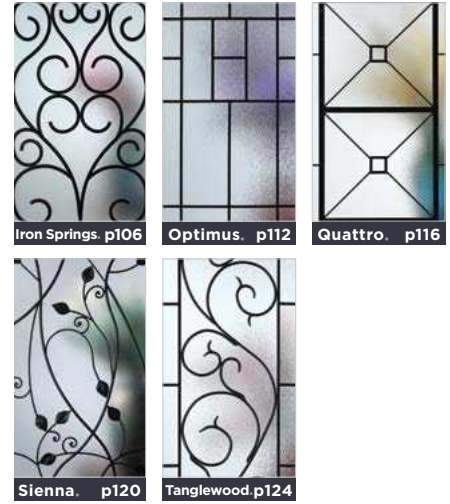

**BELLEVILLE.**  
THE ORIGINAL FIBERGLASS

**HD STEEL**  
READY TO PAINT

**STA-TRU.**  
PRE-PAINTED STEEL

**EXPO**

**IRON**

**CLASSIC**

**TEXTURES**

**LINEA**