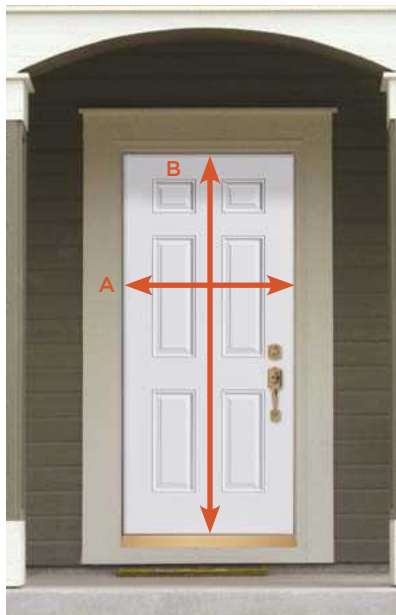

PATIO SYSTEMS ROUGH OPENINGS RETRO-FIT SIZE

	NOMINAL DOOR SIZE		DOOR UNIT ACTUAL SIZE		ROUGH OPENING SIZE (WOOD STUD)		OUTSIDE BRICKMOULD SIZE	
	WIDTH	HEIGHT	WIDTH	HEIGHT	WIDTH	HEIGHT*	WIDTH	HEIGHT*
DOUBLE (FRENCH)	5'0"	6'8"	59-1/4"	79-1/2"	60"	80"	61-3/4"	80-3/4"
	5'0"	8'0"	59-1/4"	95-1/2"	60"	96"	61-3/4"	96-3/4"
	6'0"	6'8"	71-1/4"	79-1/2"	72"	80"	73-3/4"	80-3/4"
	6'0"	8'0"	71-1/4"	95-1/2"	72"	96"	73-3/4"	96-3/4"
TRIPLE (FRENCH)	9'0"	6'8"	106-7/8"	79-1/2"	107-5/8"	80"	109-3/8"	80-3/4"
DOUBLE (CENTER-SWING)	5'0"	6'8"	59-3/4"	79-1/2"	60-1/2"	80"	62-1/4"	80-3/4"
	5'0"	8'0"	59-3/4"	95-1/2"	60-1/2"	96"	62-1/4"	96-3/4"
	6'0"	6'8"	71-3/4"	79-1/2"	72-1/2"	80"	74-1/4"	80-3/4"
	6'0"	8'0"	71-3/4"	95-1/2"	72-1/2"	96"	74-1/4"	96-3/4"
TRIPLE (CENTER-SWING)	9'0"	6'8"	107-1/4"	79-1/2"	108"	80"	109-3/4"	80-3/4"

How to Measure Your Door

IMPORTANT

There is no 'industry standard' for door sizing, so follow these steps carefully. Measuring your door and determining your door handing are very important to ensure the best fit for your opening. For best results, have a professional measure your opening and install your door.

STEP 1. Measure the width of your existing door slab.

This is the edge of one side of the door slab to the edge of the other side of the door slab. (A)

STEP 2. Measure the height of your existing door slab.

This is the top edge of the door slab to the bottom edge of the door slab. Do not include the sweep on the bottom of the door. (B)

STEP 3. Measure the jamb depth of your existing door.

This is the inside edge of the door jamb to the outside edge of the door jamb (area where hinges are). Do not include any trim in this measurement.

STEP 4. Determine the handing of your existing door.

- A) All handing must be done from the exterior of the door. Looking at your door from the outside, your door swings:
2. ☐ A - Into the house (inswing)
   - ☐ B - Out of the house (outswing)
- B) Looking at your door from the outside, your door knob is:
4. ☐ A - On the left side of the door
   - ☐ B - On the right side of the door
- C) Select the combination below to determine the proper handing of your door.
6. ☐ AA - Right-Hand Inswing
   - ☐ AB - Left-Hand Inswing
   - ☐ BA - Left-Hand Outswing
   - ☐ BB - Right-Hand Outswing

STEP 5. Determine final calculations of your existing door.

To find the estimated size of your existing unit, use the calculations below.

	FOR INSWING UNITS	FOR OUTSWING UNITS
WIDTH		
Measurement A		
Add for Jamb	1-3/4"	1-3/4"
Total Unit Width		
HEIGHT		
Measurement B		
Add for Head & Sill	2-1/2"	1-5/8"
Total Unit Height