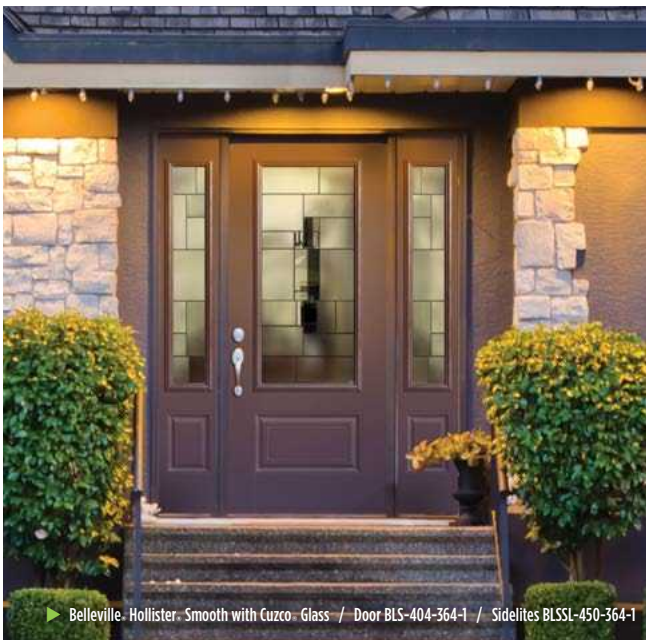

► Belleville - Hollister - Smooth with Cuzco - Glass / Door BLS-404-364-1 / Sidelites BLSSL-450-364-1

PRIVACY RATING 1 — 7 — 10  
Least Obscure ▲ Most Obscure

- Mistlite Glass
- Antique Black Caming
- Seedy Glass
- Dark Gray Beveled Glass
- Clear Beveled Glass
- Dark Gray Glass
- Pear Glass