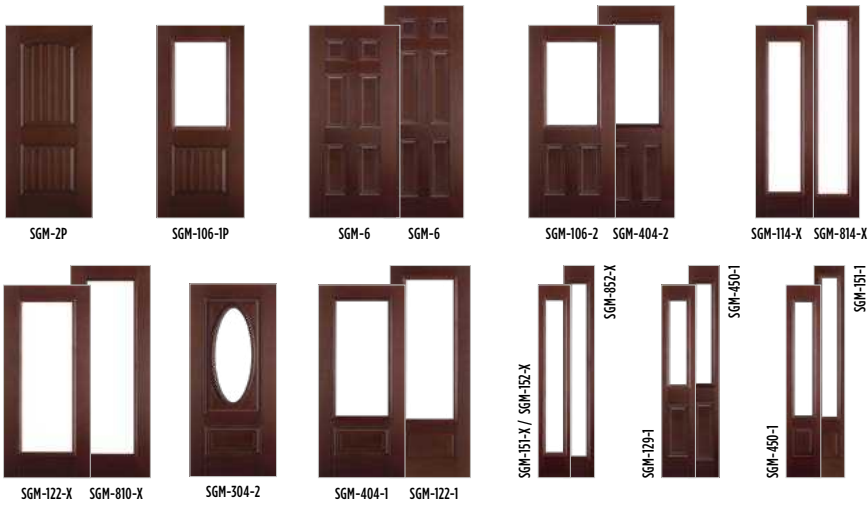

STORM GUARD®

IMPACT-RATED DOORS

BELLEVILLE. TEXTURED DOORS