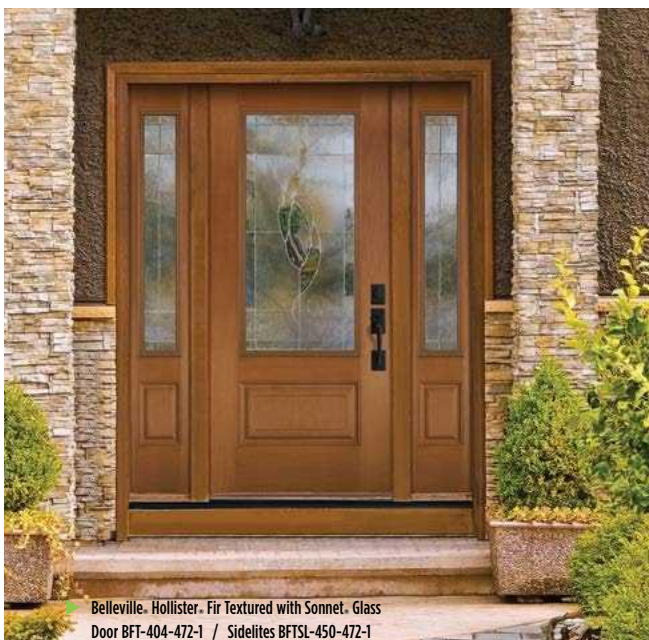

Sonnet. Glass

472 - P
PLATINUM CAMING

Pear Glass | Clear Beveled Glass | Platinum Caming | Clear Baroque Glass