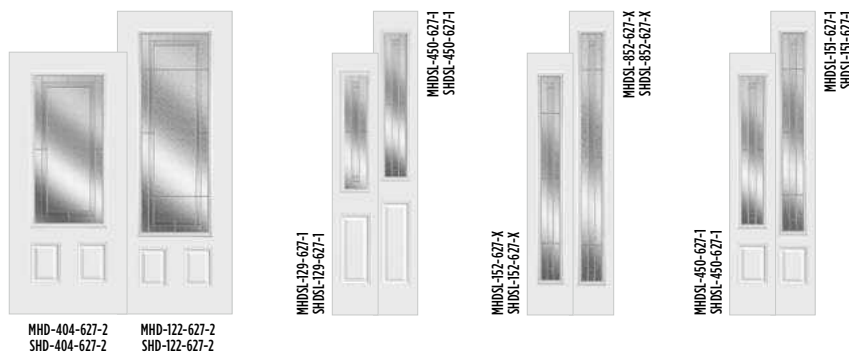

EXPO

IRON

CLASSIC

TEXTURES

LINEA

ESSENTIA

HD STEEL DOORS

TRANSOM