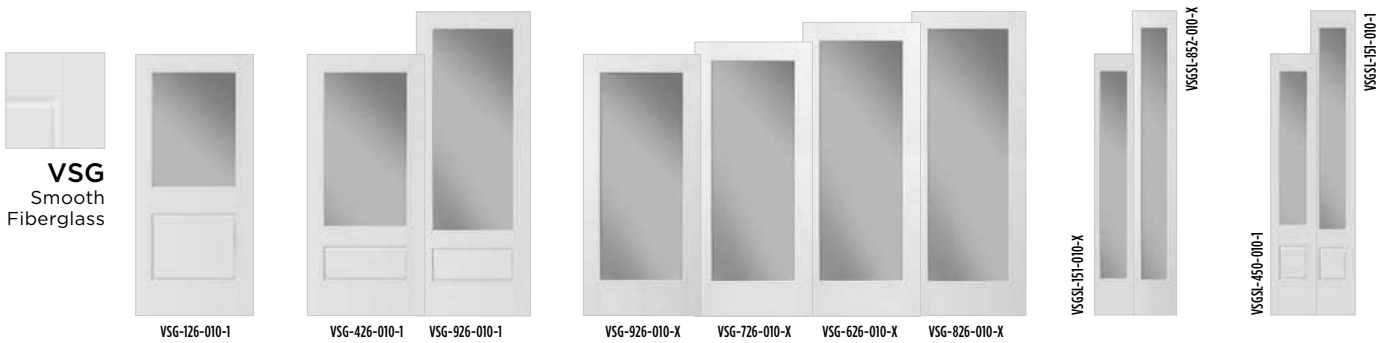

VISTAGRANDE. SMOOTH FLUSH-GLAZED DOORS / CLEAR GLASS

6'8"												7'0"		7'6"	
	106-010-1	126-010-1	114-010-X	120-010-X	122-010-X	404-010-1	420-010-1	426-010-1	926-010-X	152-010-X	450-010-1		726-010-X		626-010-X
VFT	•	•	•	•	•	•	•	•	•	•	•				
VSG	•	•	•	•	•	•	•	•	•	•	•		•		•

8'0"									
	120-010-1	122-010-1	810-010-X	814-010-X	820-010-X	826-010-X	926-010-1	151-010-1	852-010-X
VFT	•	•	•	•	•	•	•	•	•
VSG	•	•	•	•	•	•	•	•	•