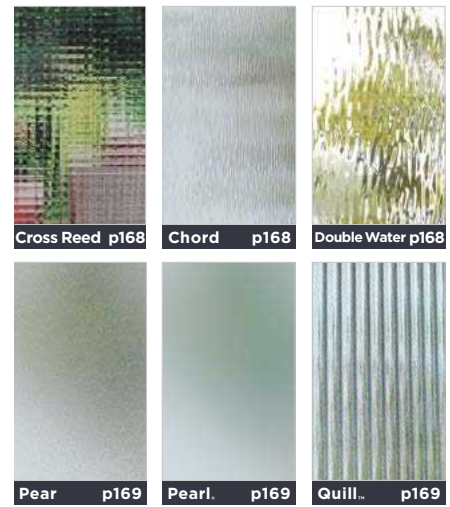

**BELLEVILLE.**  
THE ORIGINAL FIBERGLASS

**HD STEEL**  
READY TO PAINT

**STA-TRU.**  
PRE-PAINTED STEEL

**EXPO**

**IRON**

**CLASSIC**

**TEXTURES**

**LINEA**