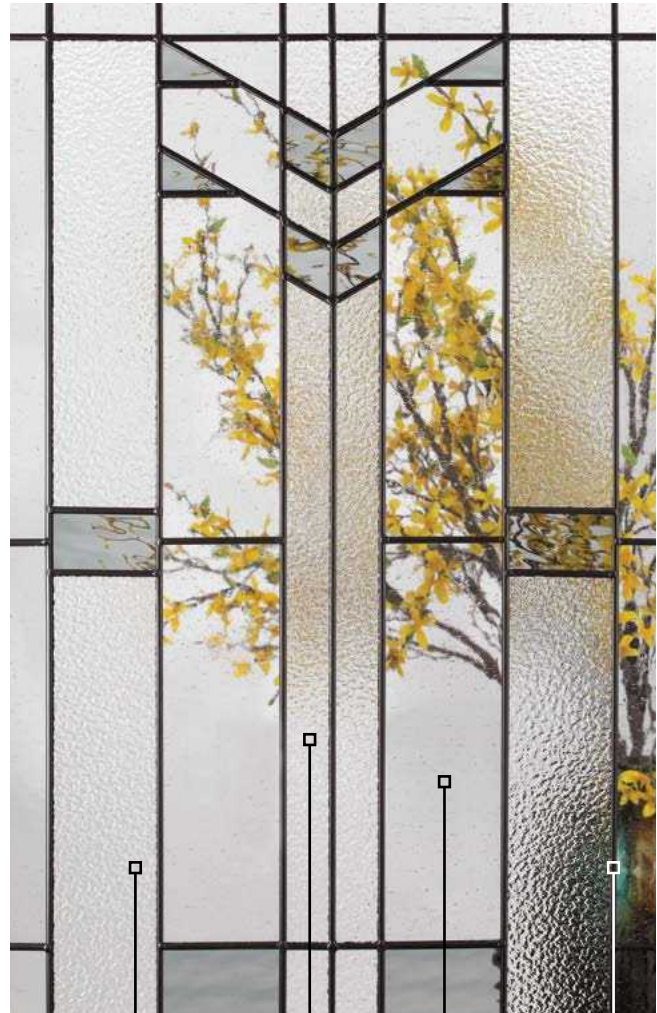

Pear Glass

Gray Water Glass

Seedy Glass

Antique Black Caming