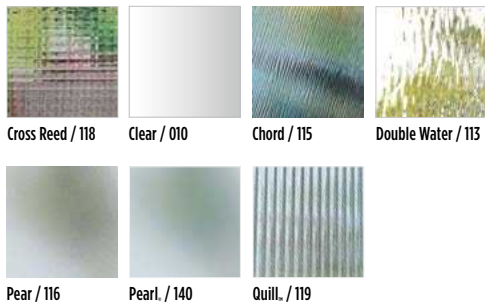

GLASS OPTIONS: