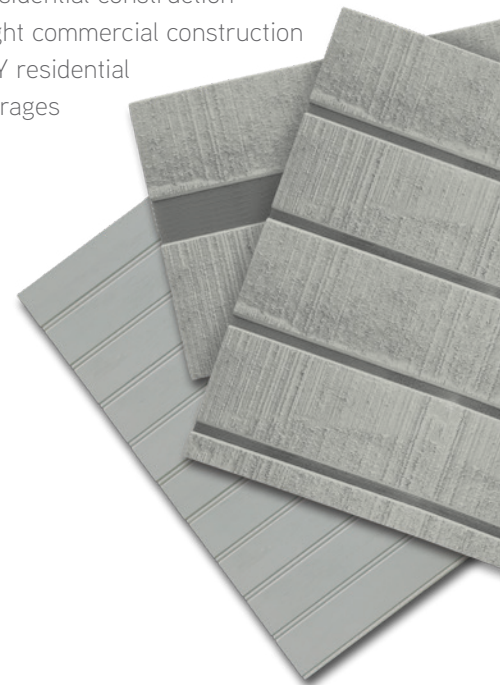

Like all fine ARAUCOPLY panels, our primed panels are 100% solid wood. The panel is laid up on a composed core for superior stability, nail-holding ability, and machinability. ARAUCOPLY panels are made from sustainably-grown and pruned Radiata pine.

Features

- Exterior acrylic-latex prime
- Interior and exterior applications (uses PF resins)
- Composed core for consistent quality and performance
- Five-sided prime
- Sanded back
- 100% solid Radiata pine
- Sealed edges
- FSC® MIX (FSC-110612) certification available

INTRODUCING MORE OPTIONS WITH PRIMED PANELS

Primed Siding

Primed ARAUCOPLY Siding is ready-to-paint for a time-saving advantage. Siding panels are available in a wide variety of thicknesses and surface treatments, including rough sawn and smooth.

Primed Beaded Panels

Make it nice and easy with primed ARAUCOPLY Beaded, ready to install and paint for interior and protected exterior applications. Walls and wainscot, ceilings and cabinetry all finish faster when you don't have to prime.

Siding Applications

- Sheds
- Residential construction
- Light commercial construction
- DIY residential
- Garages

Time Saving
Superior