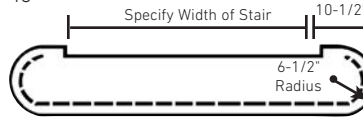

# Starting Steps

Double Bullnose Starting Step

**8015**  
48"

Adjustable Starting Step

**8015A**  
42" to 48"  
OAK

EMPIRE SKU #	LJ SKU #
8015 48 MAPLE	LJ-8015-M 48
8015 48 POPLR	LJ-8015-P 48
A 8015 48 OAK	LJ-8015A-O 42-48