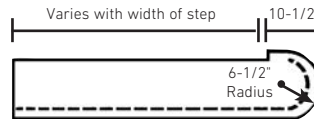

8010
48"

EMPIRE SKU #	LJ SKU #
8010 48 MAPLE	LJ-8010-M 48
8010 48 OAK	LJ-8010-O 48
8010 48 POPLR	LJ-8010-P 48

EMPIRE SKU #	LJ SKU #
8010-2 OAK	LJ-8010-2-0