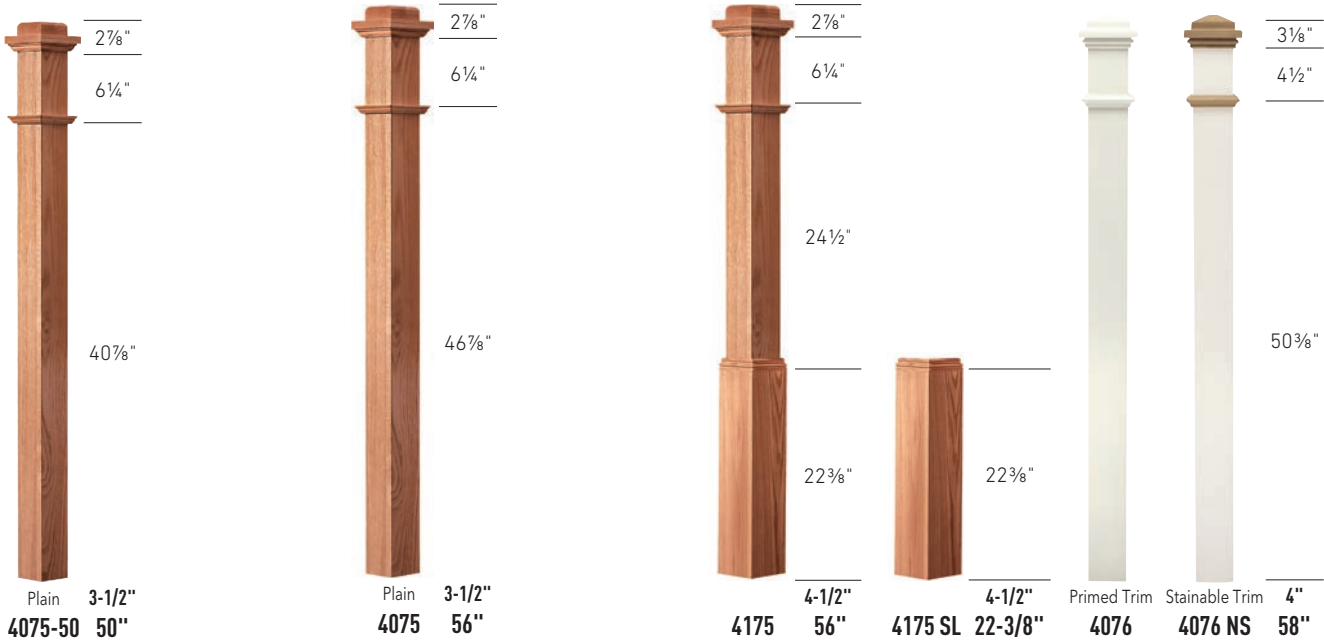

Box Newels

EMPIRE SKU #	LJ SKU #	(L)
4075 50 OAK	LJ-4075-50-O	50"
4075 50 POPLR	LJ-4075-50-P	

EMPIRE SKU #	LJ SKU #	(L)
4075 ALDER	LJ-4075-AL	56"
4075 MAPLE	LJ-4075-M	
4075 OAK	LJ-4075-O	
4075 POPLR	LJ-4075-P	
4075 PRIMD	LJ-4075-PRG	
4075 WOAK	LJ-4075-WO	

EMPIRE SKU #	LJ SKU #	(L)
4175 OAK	LJ-4175-O	56"
4175 POPLR	LJ-4175-P	
4175 WOAK	LJ-4175-WO	
4175 SL ALDER	LJ-4175SL-AL	22 3/8"
4175 SL MAPLE	LJ-4175SL-M	
4175 SL OAK	LJ-4175SL-O	
4175 SL POPLR	LJ-4175SL-P	
4175 SL WOAK	LJ-4175SL-WO	

EMPIRE SKU #	LJ SKU #	(L)
4076 PRIMD	LJ-4076-PRG	58"
4076 NS PRIMD	LJ-4076NS-PRG