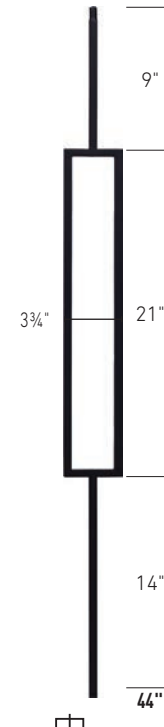

300 | 1/2" Oval Craftsman

301 | 1/2" Single Rectangle

EMPIRE SKU #	CSP #
M 301 44 IRON ☐	301-SB
Y 301 44 IRON ☐	301-Y