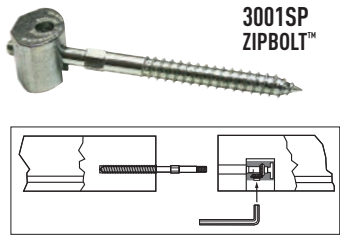

ZipBolt™ Rail Installation Hardware

3001SP
ZIPBOLT™