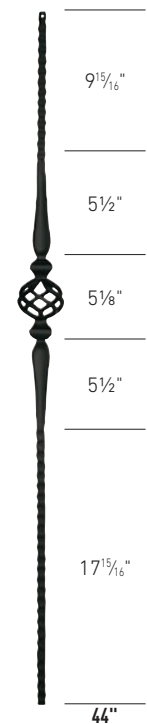

646 | 9/16" Hammered Face Two Knuckle One Basket

EMPIRE SKU #	CSP #
M 646 44 IRON	646-SB
Z 646 44 IRON	646-ORB