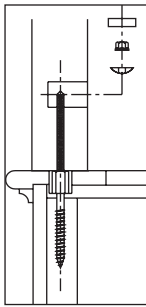

**3008-10**  
NEWEL POST FASTENER  
10-3/4"

EMPIRE SKU #	LJ SKU #	DESCRIPTION
3000 MAPLE	LJ-3000-M	Tapered Plug 1" Maple
3000 OAK	LJ-3000-O	Oak
3000 POPLR	LJ-3000-P	Poplar
3000 WOAK	LJ-3000-WO	White Oak
3001 OAK	LJ-3001	Rail Bolt (No Plug)
3004 OAK	LJ-3004	Newel Mounting Kit
3005 OAK	LJ-3005	KeyLock Fastener
3006 MAPLE	LJ-3006-M	Newel Mounting Plate - Maple Trim
3006 OAK	LJ-3006-O	Newel Mounting Plate - Oak Trim
3006 POPLAR	LJ-3006-P	Newel Mounting Plate - Poplar Trim
3006 PL OAK	LJ-3006-PLATE	Newel Mounting Plate Only
3008 10 MAPLE	LJ-3008-10-M	SureTite™ Maple Plug
3008 10 OAKPP	LJ-3008-10-O/P	Newel Fastener Oak/Poplar Plug
3009 MAPLE	LJ-3009-M	Angle Bracket Post Fastener - 3" Maple Trim
3009 OAK	LJ-3009-O	Angle Bracket Post Fastener - 3" Oak Trim
3009 POPLR	LJ-3009-P	Angle Bracket Post Fastener - 3" Pop. Trim
3019 MD MAPLE	LJ-3019MLDG-M	Mldg Only 3009/3019 Mt Kt Maple
3019 MD OAK	LJ-3019MLDG-O	Mldg Only 3009/3019 Mt Kt Oak
3019 MD POPLR	LJ-3019MLDG-P	Mldg Only 3009/3019 Mt Kt Poplar
3019 CM MAPLE	LJ-3019MLDGCRT-M	Craft Mldg Only 3009/3019 Mt Kt Maple
3019 CM OAK	LJ-3019MLDGCRT-O	Craft Mldg Only 3009/3019 Mt Kt Oak
3019 CM POPLR	LJ-3019MLDGCRT-P	Craft Mldg Only 3009/3019 Mt Kt Poplar
3019 CM WOAK	LJ-3019MLDGCRT-WO	Craft Mldg Only 3009/3019 Mt Kt White Oak
3019 MAPLE	LJ-3019-M	Angle Bracket Post Fastener - 3-1/2" Maple Trim
3019 OAK	LJ-3019-O	Angle Bracket Post Fastener - 3-1/2" Oak Trim
3019 POPLR	LJ-3019-P	Angle Bracket Post Fastener 3-1/2" Pop. Trim
3026 MAPLE	LJ-3026-M	Button Plug 1/2" Maple
3026 OAK	LJ-3026-O	Button Plug 1/2" Oak
3026 POPLR	LJ-3026-P	Button Plug 1/2" Poplar
B 3026 OAK	BULK3026-P	Button Plug 1/2" Oak - Bulk
3070 OAK	LJ-3070-O/B	Newel Post Fastener
3076 OAK	LJ-3076	Baluster Dowel Fast Screws 50 Pack
3078 MAPLE	LJ-3078-M	Rail/Post Fastener - Maple Plug
3078 OAKPP	LJ-3078-O/P	Rail/Post Fastener - Oak/Poplar Plug
3079 MAPLE	LJ-3079-M	Rail Bolt Kit - Maple Plug
3079 OAKPP	LJ-3079-O/P	Rail Bolt Kit - Oak/Poplar Plug
FAST OAK	LJ-FAST	Newel Installation Kit