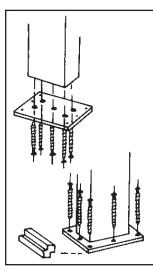

3009 - 3" Angle Bracket Post Fastener Kit
3019 - 3-1/2" Angle Bracket Post Fastener Kit
ANGLE BRACKET POST FASTENER
3019MD - Trim Moulding Only