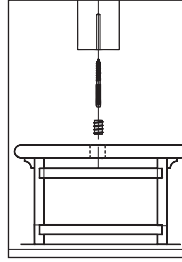

# Newel/Rail/Baluster Installation Hardware

**3001 / 3079**  
RAIL BOLT

**3078**  
RAIL / POST FASTENER

**3004**  
NEWEL MOUNTING KIT

**3000**  
1" TAPERED PLUG

**3026** 50 pack  
1/2" BUTTON PLUG

**3070**  
THREADLOCK™ NEWEL POST FASTENER