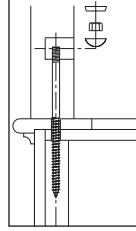

**3008-10**  
NEWEL POST FASTENER  
10-3/4"

EMPIRE SKU #	LJ SKU #	DESCRIPTION
3000 MAPLE	LJ-3000-M	Tapered Plug 1" Maple
3000 OAK	LJ-3000-O	Oak
3000 POPLR	LJ-3000-P	Poplar
3000 WOAK	LJ-3000-WO	White Oak
3001 OAK	LJ-3001	Rail Bolt (No Plug)
3004 OAK	LJ-3004	Newel Mounting Kit
3005 OAK	LJ-3005	KeyLock Fastener
3006 MAPLE	LJ-3006-M	Newel Mounting Plate - Maple Trim
3006 OAK	LJ-3006-O	Newel Mounting Plate - Oak Trim
3006 POPLAR	LJ-3006-P	Newel Mounting Plate - Poplar Trim
3006 PL OAK	LJ-3006-PLATE	Newel Mounting Plate Only
3008 10 MAPLE	LJ-3008-10-M	SureTite™ Maple Plug
3008 10 OAKPP	LJ-3008-10-O/P	Newel Fastener Oak/Poplar Plug
3009 MAPLE	LJ-3009-M	Angle Bracket Post Fastener - 3" Maple Trim
3009 OAK	LJ-3009-O	Angle Bracket Post Fastener - 3" Oak Trim
3009 POPLR	LJ-3009-P	Angle Bracket Post Fastener - 3" Pop. Trim
3019 MD MAPLE	LJ-3019MLDG-M	Mldg Only 3009/3019 Mt Kt Maple
3019 MD OAK	LJ-3019MLDG-O	Mldg Only 3009/3019 Mt Kt Oak
3019 MD POPLR	LJ-3019MLDG-P	Mldg Only 3009/3019 Mt Kt Poplar
3019 CM MAPLE	LJ-3019MLDGCRT-M	Craft Mldg Only 3009/3019 Mt Kt Maple
3019 CM OAK	LJ-3019MLDGCRT-O	Craft Mldg Only 3009/3019 Mt Kt Oak
3019 CM POPLR	LJ-3019MLDGCRT-P	Craft Mldg Only 3009/3019 Mt Kt Poplar
3019 CM WOAK	LJ-3019MLDGCRT-WO	Craft Mldg Only 3009/3019 Mt Kt White Oak
3019 MAPLE	LJ-3019-M	Angle Bracket Post Fastener - 3-1/2" Maple Trim
3019 OAK	LJ-3019-O	Angle Bracket Post Fastener - 3-1/2" Oak Trim
3019 POPLR	LJ-3019-P	Angle Bracket Post Fastener 3-1/2" Pop. Trim
3026 MAPLE	LJ-3026-M	Button Plug 1/2" Maple
3026 OAK	LJ-3026-O	Button Plug 1/2" Oak
3026 POPLR	LJ-3026-P	Button Plug 1/2" Poplar
B 3026 OAK	BULK3026-P	Button Plug 1/2" Oak - Bulk
3070 OAK	LJ-3070-O/B	Newel Post Fastener
3076 OAK	LJ-3076	Baluster Dowel Fast Screws 50 Pack
3078 MAPLE	LJ-3078-M	Rail/Post Fastener - Maple Plug
3078 OAKPP	LJ-3078-O/P	Rail/Post Fastener - Oak/Poplar Plug
3079 MAPLE	LJ-3079-M	Rail Bolt Kit - Maple Plug
3079 OAKPP	LJ-3079-O/P	Rail Bolt Kit - Oak/Poplar Plug
FAST OAK	LJ-FAST	Newel Installation Kit