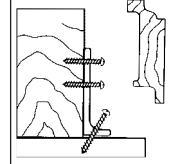

Newel/Rail/Baluster Installation Hardware