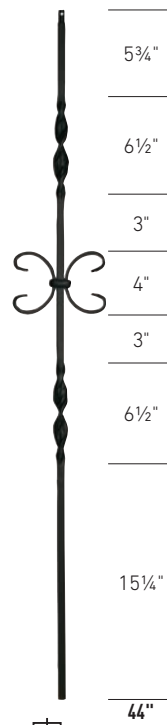

☐ **742** | 1/2" Single Butterfly & Ribbon Twist

EMPIRE SKU #	CSP #
M 742 44 IRON	☐ 742-SB
Z 742 44 IRON	☐ 742-ORB