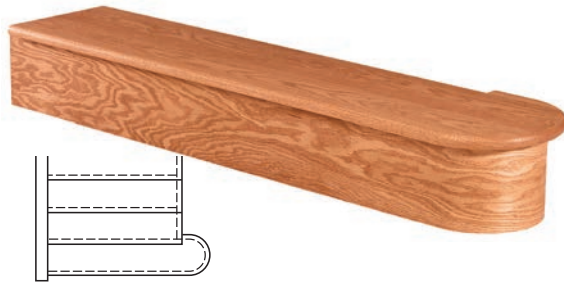

Reversible Starting Step

8010
48"

EMPIRE SKU #	LJ SKU #
8010 48 MAPLE	LJ-8010-M 48
8010 48 OAK	LJ-8010-O 48
8010 48 POPLR	LJ-8010-P 48

EMPIRE SKU #	LJ SKU #
8010-2 OAK	LJ-8010-2-0