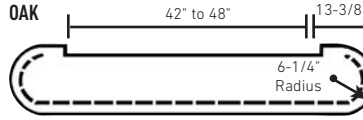

# Starting Steps

Double Bullnose Starting Step

**8015**  
48"

Adjustable Starting Step

**8015A**  
42" to 48"  
OAK

EMPIRE SKU #	LJ SKU #
8015 48 MAPLE	LJ-8015-M 48
8015 48 POPLR	LJ-8015-P 48
A 8015 48 OAK	LJ-8015A-O 42-48