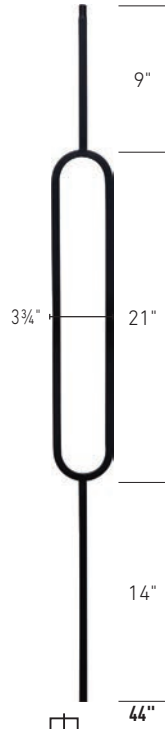

☐ **1662 44** 1/2" Contempo Oval

EMPIRE SKU #	LJ SKU #
M 1662 44 HIRON ☐	LIH-HOL166244-LSB