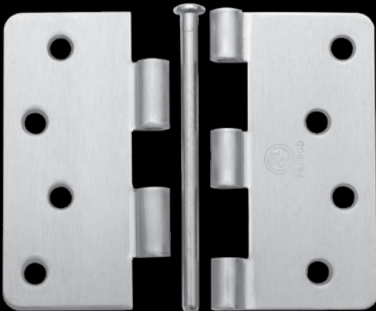

4.0" x 4.0"
1/4" RADIUS x 1/4" RADIUS
UNASSEMBLED

BULK PACKED 100 PIECES PER MASTER
TAYLOR PREP

ITEM#	DESCRIPTION	CODES	REFERENCE
M24981	COLONIAL BRONZE - DARK	US10BD	MH4.0UNPC1/4-1/4CB#9
M10995	DULL BRASS	US4	MH4.0UNPC1/4-1/4DB#9
M24982	SATIN NICKEL	US15	MH4.0UNPC1/4-1/4SN#9
M10997	ZINC DICHROMATE	US2D	MH4.0UNPC1/4-1/4ZC#9