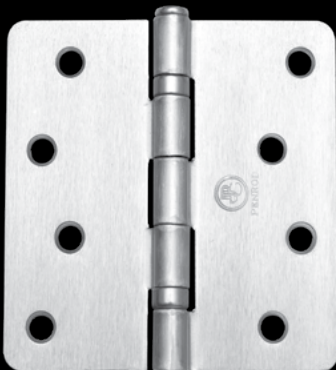

RIVETED FOR OUTSWING

ITEM#	DESCRIPTION	CODES	REFERENCE
M27076	OLD WORLD BRONZE	OWB	MH4.0BBCG1/4-1/4OWBRV9
M27235	FLAT BLACK	US19	MH4.0BBCG1/4-1/4FBRV9