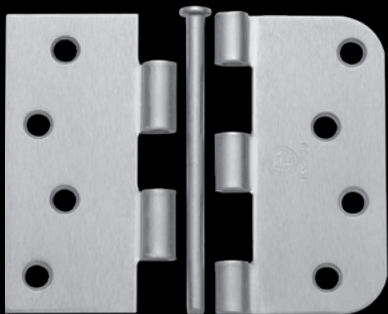

4.0" x 4.0" 5/8" RADIUS x SQUARE CORNER UNASSEMBLED

BULK PACKED 100 PIECES PER MASTER
TAYLOR PREP #2 SWAGE (1/8")

ITEM#	DESCRIPTION	CODES	REFERENCE
M25082	ANTIQUE NICKEL	US15A	MH4.0UNPC5/8-SQAN1/8S
M24938	COLONIAL BRONZE - DARK	US10BD	MH4.0UNPC5/8-SQCB1/8S
M25858	DULL NICKEL	LUS15	MH4.0UNPC5/8-SQDN1/8
M24937	SATIN NICKEL	US15	MH4.0UNPC5/8-SQSN1/8
M24936	WHITE PRIMED	USP	MH4.0UNPC5/8-SQWP1/8S
M24935	ZINC DICHROMATE	US2D	MH4.0UNPC5/8-SQZC1/8S
M27000	DULL CHROME	US26D	MH4.0UNPC5/8-SQ DC 1/8
M27243	OLD WORLD BRONZE	OWB	MH4.0UNPC5/8-SQOWB1/8S