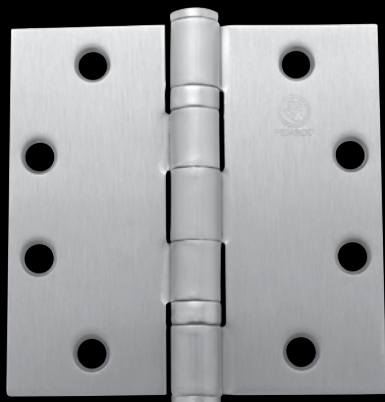

4.5" x 4.5" BALL BEARING SQUARE CORNER ASSEMBLED

PACKED 3 PIECES PER INNER AND 48 PIECES PER MASTER
EACH INNER PACKED WITH 24 #12 x 3/4" FLY CUT SCREWS
AND 24 #12 x 5/8" MACHINE SCREWS
COMMERCIAL GAUGE 0.134

ITEM#	DESCRIPTION	CODES	REFERENCE
M14963	ANTIQU BRASS	US5	MH4.5BBTPSQ-SQ AB
M11070	BRIGHT BRASS	US3	MH4.5BBTPSQ-SQ BB
M11073	BRIGHT CHROME	US26	MH4.5BBTPSQ-SQ CM
M19519	COLONIAL BRONZE - DARK	US10BD	MH4.5BBTPSQ-SQ CB
M11074	DULL BRASS	US4	MH4.5BBTPSQ-SQ DB
M11076	DULL CHROME	US26D	MH4.5BBTPSQ-SQ DC
M24864	FLAT BLACK	US19	MH4.5BBTPSQ-SQ FB
M11080	PRIMED	USP	MH4.5BBTPSQ-SQ PR
M17483	SATIN NICKEL	US15	MH4.5BBTPSQ-SQ SN
M11083	STAINLESS STEEL	US32D	MH4.5BBTPSQ-SQ SS