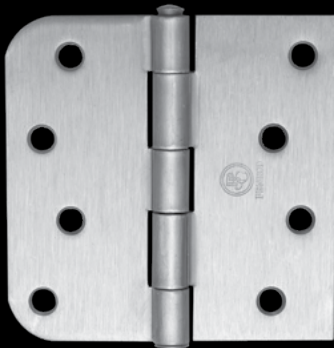

RIVETED FOR OUTSWING

BULK PACKED 100 PIECES PER MASTER

TAYLOR PREP

ITEM#	DESCRIPTION	CODES	REFERENCE
M15844	DULL CHROME	US26D	MH4.0ARPC5/8-SQ DCRV9
M20896	DULL NICKEL	LUS15	MH4.0ARPC5/8-SQ DN29R