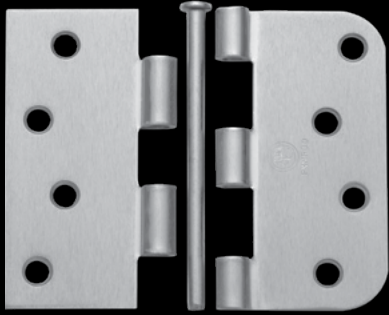

4.0" x 4.0"
5/8" RADIUS x SQUARE CORNER
UNASSEMBLED

BULK PACKED 100 PIECES PER MASTER
TAYLOR PREP

ITEM#	DESCRIPTION	CODES	REFERENCE
M24659	COLONIAL BRONZE - DARK	US10BD	MH4.0UNPC5/8-SQ CB
M20895	DULL NICKEL	LUS15	MH4.0UNPC5/8-SQ DN229