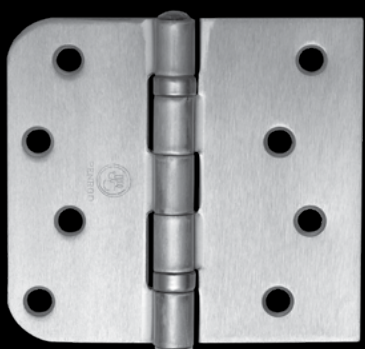

RIVETED FOR OUTSWING

BULK PACKED 100 PIECES PER MASTER

MASONITE PREP 2.5 MM

ITEM#	DESCRIPTION	CODES	REFERENCE
M26064	COLONIAL BRONZE - DARK	US10BD	MH4.0BRCG5/8-SQCB1/4RIV
M26065	SATIN NICKEL	US15	MH4.0BRCG5/8-SQSN1/4RIV
M26066	ZINC DICHROMATE	US2D	MH4.0BRCG5/8-SQZC1/4RIV
M26313	ANTIQU BRASS	US5	MH4.0BLCG5/8-SQ AB RIV 1/4
M26314	BRIGHT CHROME	US26	MH4.0BLCG5/8-SQ CM RIV 1/4
M26316	BRIGHT BRASS	US3	MH4.0BLCG5/8-SQBB RIV 1/4
M26315	DULL CHROME	US26D	MH4.0BLCG5/8-SQDC RIV 1/4