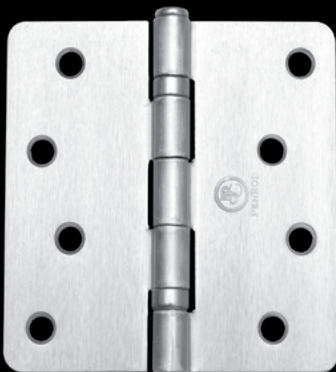

ITEM#	DESCRIPTION	CODES	REFERENCE
M15609	ANTIQUÉ NICKEL	US15A	MH4.0BBPC1/4-1/4AN#9
M10787	BRIGHT BRASS	US3	MH4.0BBPC1/4-1/4BB#9
M18649	COLONIAL BRONZE - DARK	US10BD	MH4.0BBPC1/4-1/4CB#9
M10789	DULL BRASS	US4	MH4.0BBPC1/4-1/4DB#9
M15611	DULL CHROME	US26D	MH4.0BBPC1/4-1/4DC#9