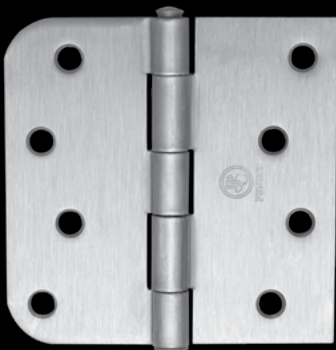

ITEM#	DESCRIPTION	CODES	REFERENCE
M16503	STAINLESS STEEL	US32D	MH4.0ARPC5/8-SQ SSRVB