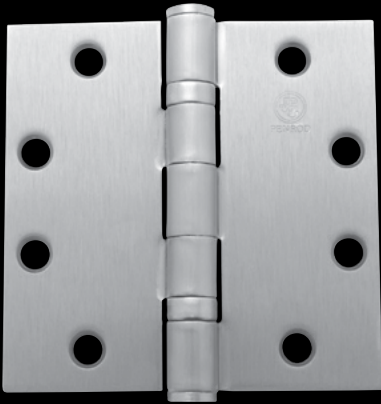

4.5" x 4.5" BALL BEARING SQUARE CORNER STAINLESS STEEL BASED ASSEMBLED NON-REMOVABLE PIN

PACKED 3 PIECES PER INNER AND 48 PIECES PER MASTER

EACH INNER PACKED WITH 24 #12 x 1" FLY CUT SCREWS
AND 24 #10 x 5/8" MACHINE SCREWS

COMMERCIAL GAUGE 0.134

ITEM#	DESCRIPTION	CODES	REFERENCE
M26476	COLONIAL BRONZE	US10BD	MH4.5BBTPSQ-SQCBNRP SSE
M26477	SATIN NICKEL	US15	MH4.5BBTPSQ-SQSNNRP SSE