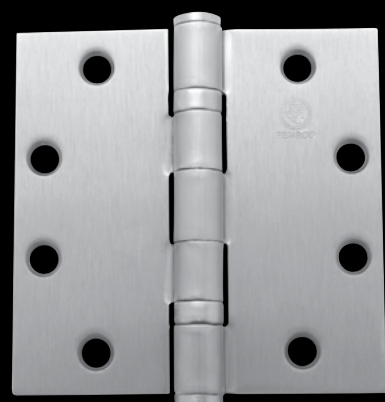

4.5" x 4.5" BALL BEARING SQUARE CORNER ASSEMBLED NON-REMOVABLE PIN

PACKED 3 PIECES PER INNER AND 48 PIECES PER MASTER
EACH INNER PACKED WITH 24 #12 x 3/4" FLY CUT SCREWS
AND 24 #12 x 5/8" MACHINE SCREWS
COMMERCIAL GAUGE 0.134

ITEM#	DESCRIPTION	CODES	REFERENCE
M11071	BRIGHT BRASS	US3	MH4.5BBTPSQ-SQ BBNRP
M20340	COLONIAL BRONZE - DARK	US10BD	MH4.5BBTPSQ-SQ CBNRP
M11077	DULL CHROME	US26D	MH4.5BBTPSQ-SQ DCNRP
M11081	WHITE PRIMED	USP	MH4.5BBTPSQ-SQ WPNRP
M19445	SATIN NICKEL	US15	MH4.5BBTPSQ-SQ SNNRP
M15742	STAINLESS STEEL	US32D	MH4.5BBTPSQ-SQ SSRIV
M26325	BRIGHT CHROME	US26	MH4.5BBTPSQ-SQ CM NRP
M26664	FLAT BLACK	US19	MH4.5BBTPSQ-SQFB NRP