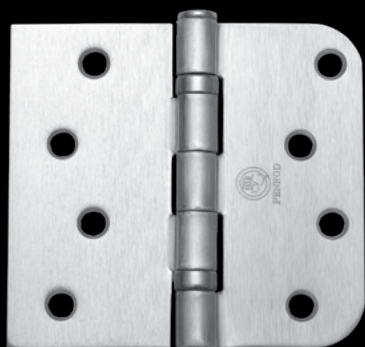

4.0" x 4.25" 5/8" RADIUS x SQUARE CORNER BALL BEARING ASSEMBLED

BULK PACKED 100 PIECES PER MASTER

MASONITE PREP 2.5 MM

LEFT HANDED

ITEM#	DESCRIPTION	CODES	REFERENCE
M25208	ANTIQU BRASS	US5	MH4.0BLCG5/8-SQAB1/4
M25119	BRIGHT BRASS	US3	MH4.0BLCG5/8-SQBB1/4
M25120	COLONIAL BRONZE - DARK	US10BD	MH4.0BLCG5/8-SQCB1/4
M25369	DULL CHROME	US26D	MH4.0BLCG5/8-SQDC1/4
M25121	SATIN NICKEL	US15	MH4.0BLCG5/8-SQSN1/4
M25122	ZINC DICHROMATE	US2D	MH4.0BLCG5/8-SQZC1/4
M26311	BRIGHT CHROME	US26	MH4.0BLCG5/8-SQCM1/4