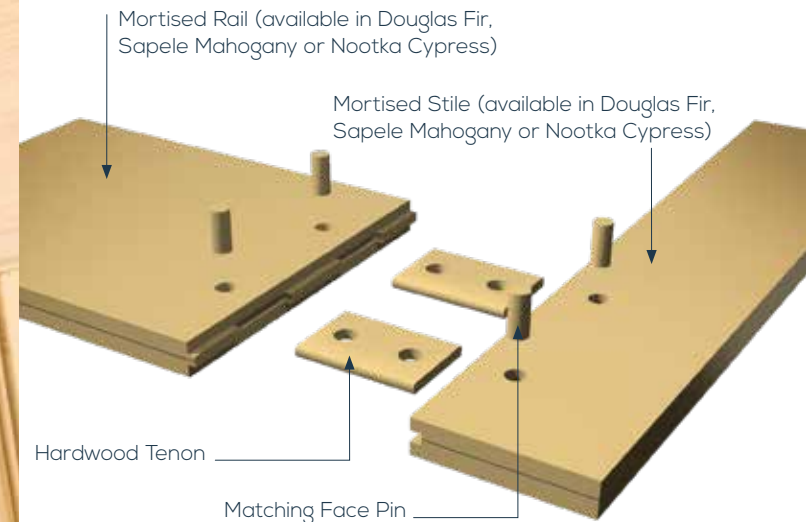

### EXTENDED WARRANTY

- 10-year warranty on doors made from Douglas Fir, Sapele Mahogany and Nootka Cypress
- No building overhang required

### UNBEATABLE CONSTRUCTION

- Mortise-and-tenon joinery with face-driven pins
- Two-piece laminated stile-and-rail construction
- Divided lite doors made with SDL construction
- Design pressure ratings of DP50