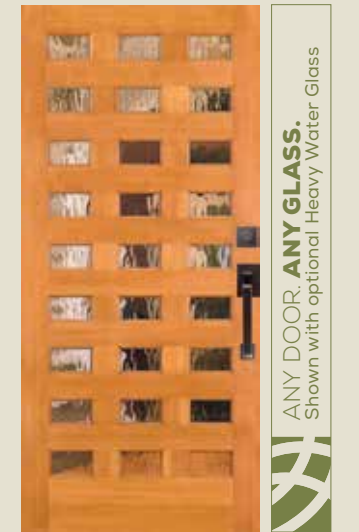

7427 IG
with optional heavy
water glass.
Privacy Rating 4.

ANY DOOR. **ANY GLASS.**
Shown with optional Heavy Water Glass

EXPLORE OUR ONLINE TOOLS AT SIMPSONDOOR.COM/DESIGN-TOOLS