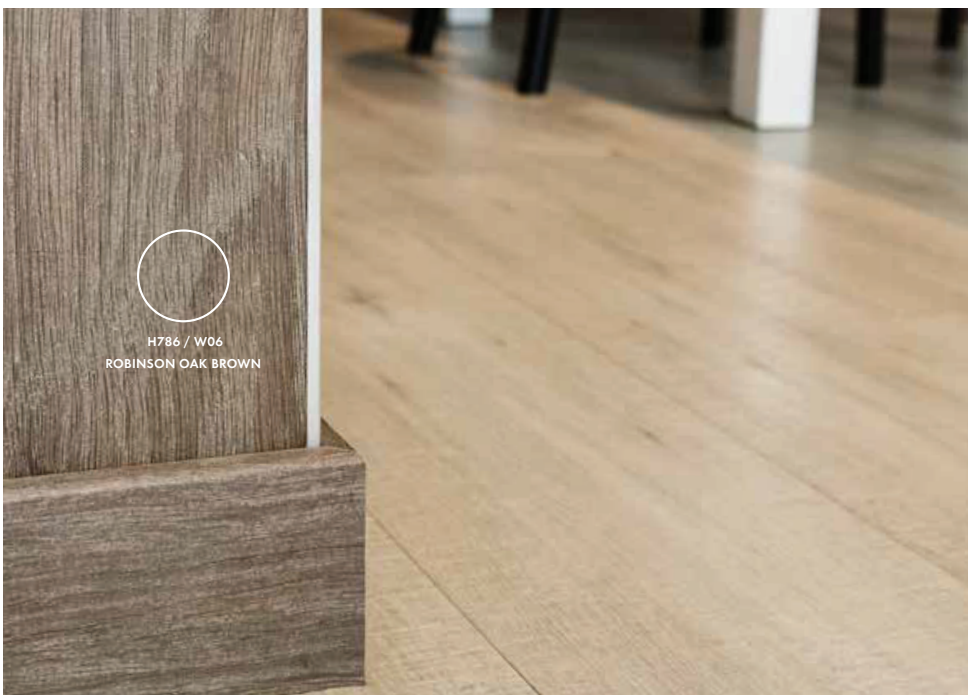

Proudly Distributed by

HARDWOODS®
Materials That Inspire

888-826-5528
hardwoods-inc.com | www.hardwoods.online

Specification Support by

Design **one** **Source**®
Where Inspiration and Design Meet Supply

866-599-1433
designonesource.com