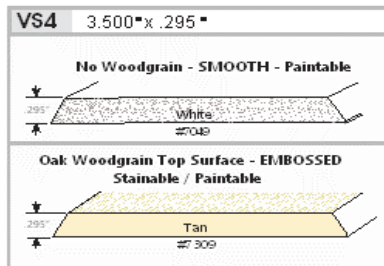

Sidelites

8X17 OR 8X64	CRAFTSMAN 2-LITE S/L SDL KIT WHITE	$101
8X17 OR 8X64	CRAFTSMAN 2-LITE S/L SDL KIT ALMOND	$101
8X36/8X48/7X64/8X64/8X80	2-LITE S/L SDL KIT WHT	$205
8X36/8X48/7X64/8X64/8X80	2-LITE S/L SDL KIT ALMOND	$205
7X64 OR 8X48	CRAFTSMAN 3-LITE S/L SDL KIT WHT	$208
7X64 OR 8X48	CRAFTSMAN 3-LITE S/L SDL KIT ALMOND	$209
8X36/8X48/7X64/8X64	3-LITE S/L SDL KIT WHT	$208
8X36/8X48/7X64/8X64	3-LITE S/L SDL KIT ALMOND	$209
8X48	3-LITE 3-1/2 WIDE BAR S/L SDL KIT WHT	$215
8X48	3-LITE 3-1/2 WIDE BAR S/L SDL KIT ALMOND	$215
8 X 17	CRAFTSMAN 4-LITE S/L SDL KIT WHT	$103
8 X 17	CRAFTSMAN 4-LITE S/L SDL KIT ALMOND	$103
7X64	4-LT 3-1/2 WIDE BAR S/L SDL KIT WHT	$223
7X64	4-LT 3-1/2 WIDE BAR S/L SDL KIT ALMOND	$223
8X48/7X64/8X64	4-LITE S/L SDL KIT WHT	$212
8X48/7X64/8X64	4-LITE S/L SDL KIT ALMOND	$214
8X48/7X64/8X64	5-LITE S/L SDL KIT WHT	$216
8X48/7X64/8X64	5-LITE S/L SDL KIT ALMOND	$218
8x80	5-LITE 3-1/2 WIDE S/L SDL KIT WHT	$230
8x80	5-LITE 3-1/2 WIDE S/L SDL KIT ALMOND	$230
7X64/8X64/8X80	6-LT SDLT SDL KIT WHITE	$220
7X64/8X64/8X80	6-LT S/L SDL KIT ALMOND	$222
8X48	6-LT PRAIRIE S/L SDL KIT WHT	$228
7X64 OR 8X64	6-LT PRAIRIE S/L SDL KIT WHT	$236

SIMULATED DIVIDED LITE