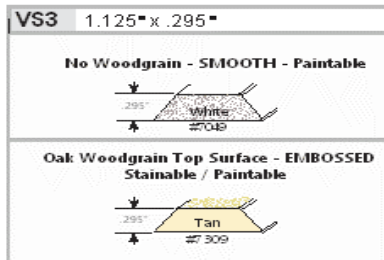

Sidelites

8X17 OR 8X64	CRAFTSMAN 2-LITE S/L SDL KIT WHITE	$101
8X17 OR 8X64	CRAFTSMAN 2-LITE S/L SDL KIT ALMOND	$101
8X36/8X48/7X64/8X64/8X80	2-LITE S/L SDL KIT WHT	$205
8X36/8X48/7X64/8X64/8X80	2-LITE S/L SDL KIT ALMOND	$205
7X64 OR 8X48	CRAFTSMAN 3-LITE S/L SDL KIT WHT	$208
7X64 OR 8X48	CRAFTSMAN 3-LITE S/L SDL KIT ALMOND	$209
8X36/8X48/7X64/8X64	3-LITE S/L SDL KIT WHT	$208
8X36/8X48/7X64/8X64	3-LITE S/L SDL KIT ALMOND	$209
8X48	3-LITE 3-1/2 WIDE BAR S/L SDL KIT WHT	$215
8X48	3-LITE 3-1/2 WIDE BAR S/L SDL KIT ALMOND	$215
8 X 17	CRAFTSMAN 4-LITE S/L SDL KIT WHT	$103
8 X 17	CRAFTSMAN 4-LITE S/L SDL KIT ALMOND	$103
7X64	4-LT 3-1/2 WIDE BAR S/L SDL KIT WHT	$223
7X64	4-LT 3-1/2 WIDE BAR S/L SDL KIT ALMOND	$223
8X48/7X64/8X64	4-LITE S/L SDL KIT WHT	$212
8X48/7X64/8X64	4-LITE S/L SDL KIT ALMOND	$214
8X48/7X64/8X64	5-LITE S/L SDL KIT WHT	$216
8X48/7X64/8X64	5-LITE S/L SDL KIT ALMOND	$218
8x80	5-LITE 3-1/2 WIDE S/L SDL KIT WHT	$230
8x80	5-LITE 3-1/2 WIDE S/L SDL KIT ALMOND	$230
7X64/8X64/8X80	6-LT SDLT SDL KIT WHITE	$220
7X64/8X64/8X80	6-LT S/L SDL KIT ALMOND	$222
8X48	6-LT PRAIRIE S/L SDL KIT WHT	$228
7X64 OR 8X64	6-LT PRAIRIE S/L SDL KIT WHT	$236

SIMULATED DIVIDED LITE