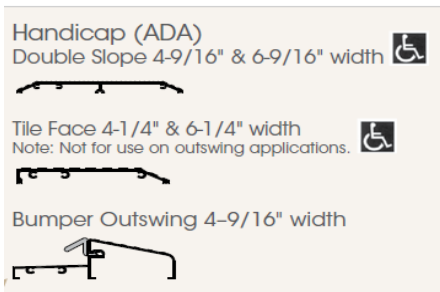

FAST-FRAME ADJUSTABLE STEEL