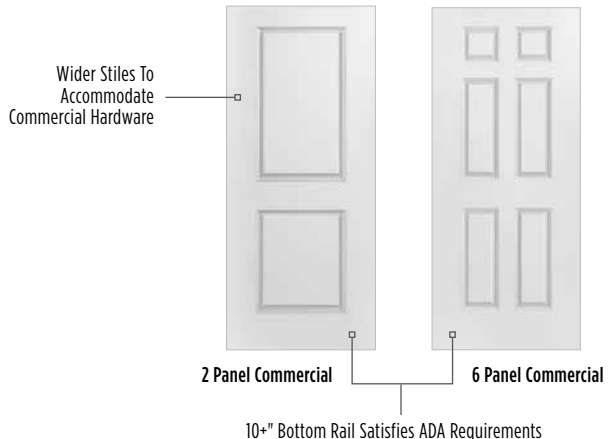

# MOLDED PANEL DOORS

▶ Cheyenne - / 2 Panel Camber-Top Plank

▶ 2 Panel Square

- ▶ Familiar designs with universal appeal add a defining element to any space
- ▶ Perfect for painting
- ▶ Full range of passage and bifold doors
- ▶ Safe 'N Sound, solid core construction available for better durability and sound reduction with the heft and feel of a wood door
- ▶ 20-minute fire-rated doors available for select heights and designs (1-3/4" width only)