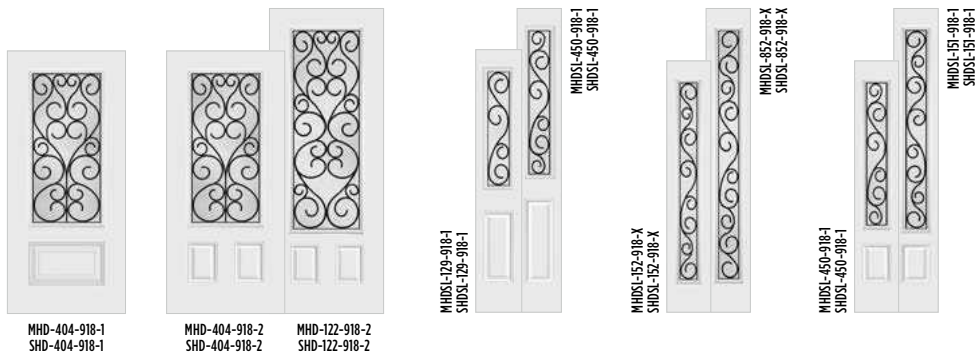

MHD-404-918-1   MHD-404-918-2   MHD-122-918-2
SHD-404-918-1   SHD-404-918-2   SHD-122-918-2

I-816-129-918-1   I-816-09-133T8
MHD-129-918-1   MHD-09-133T8
I-816-258-918-X   I-816-258-133T8
MHD-258-918-X   MHD-258-133T8
I-816-151-133T8
MHD-151-133T8
MHD-450-918-1   MHD-450-918-1
SHD-450-918-1   SHD-450-918-1