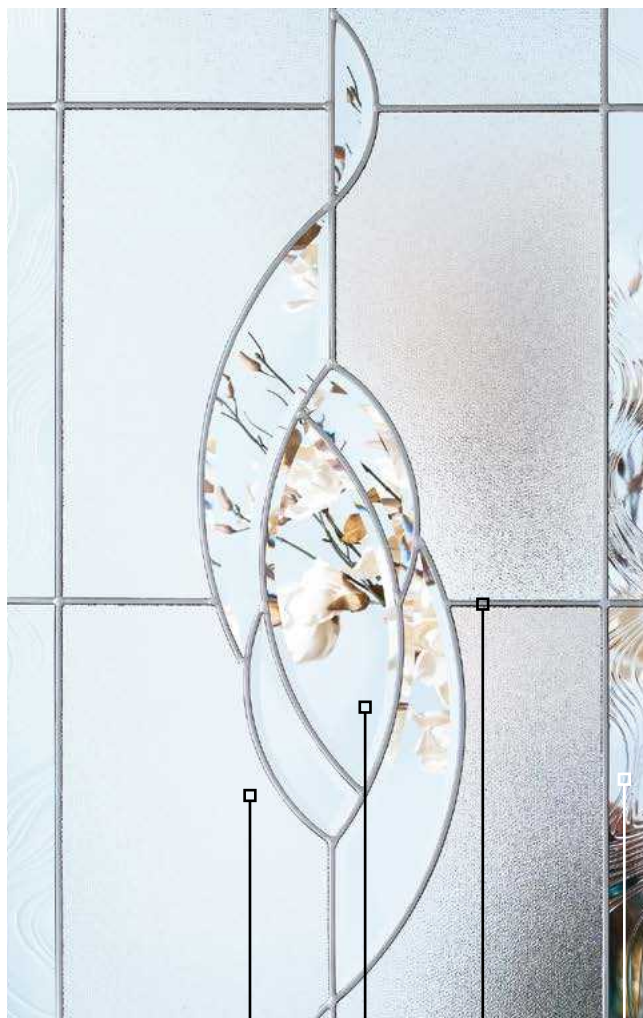

Sonnet. Glass

472 - P
PLATINUM CAMING

Pear Glass
Clear Beveled Glass
Platinum Caming
Clear Baroque Glass