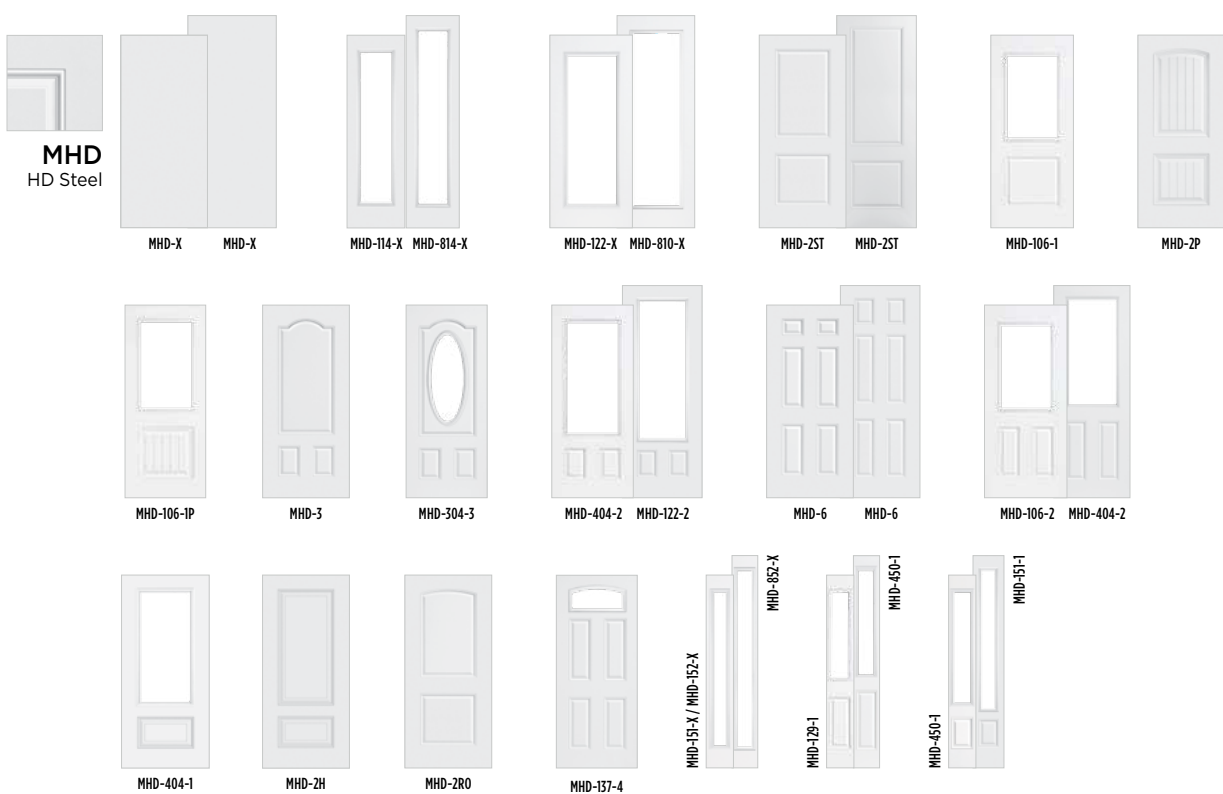

STEEL-EDGE STEEL DOORS

Series	Wind-Borne Debris		HVHZ	
	Opaque	Impact Glass	Opaque	Impact Glass
FIBERGLASS ENTRY DOORS				
Storm Guard. Textured (Mahogany)	•	•	+	+
Storm Guard. Smooth	•	•	+	+
STEEL-EDGE STEEL ENTRY DOORS				
Storm Guard. Masonite, HD Steel	•	•	•	•

+ Requires a fiberglass door with CoreShield. construction.