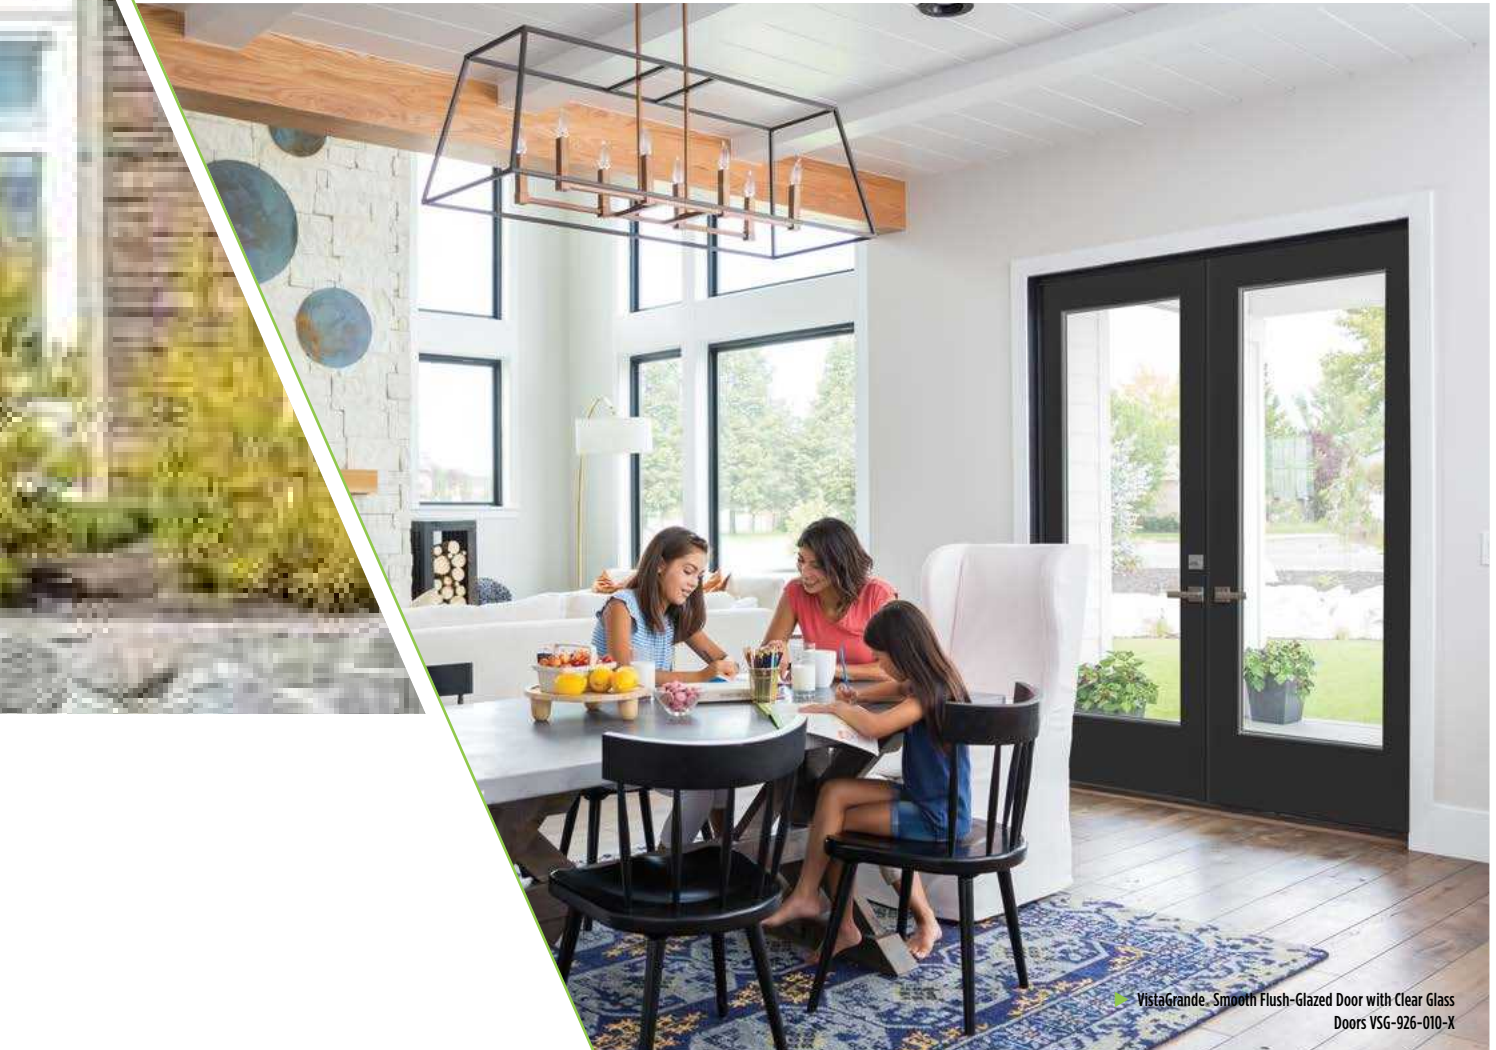

VISTAGRANDE™

BRIGHTEN YOUR HOME FROM FRONT TO BACK

VistaGrande. Smooth Flush-Glazed Door with Clear Glass
Doors VSG-926-010-X

- Clear Glass 20
- Textures 21
- SDLs 22
- Internal Grids 24
- Mini Blinds 26