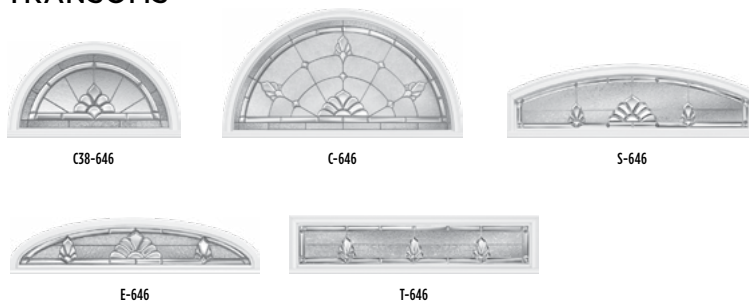

EXPO

IRON

CLASSIC

TEXTURES

LINEA

ESSENTIA

HD STEEL DOORS

MHD
SHD
HD Steel

TRANSOMS