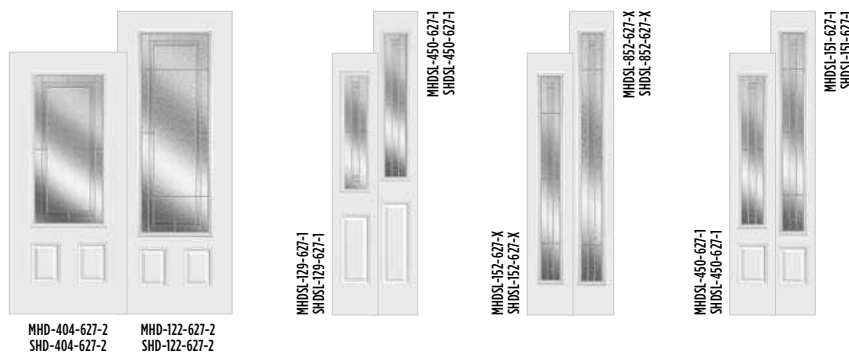

BELLEVILLE. SMOOTH DOORS

EXPO

IRON

CLASSIC

TEXTURES

LINEA

ESSENTIA

HD STEEL DOORS