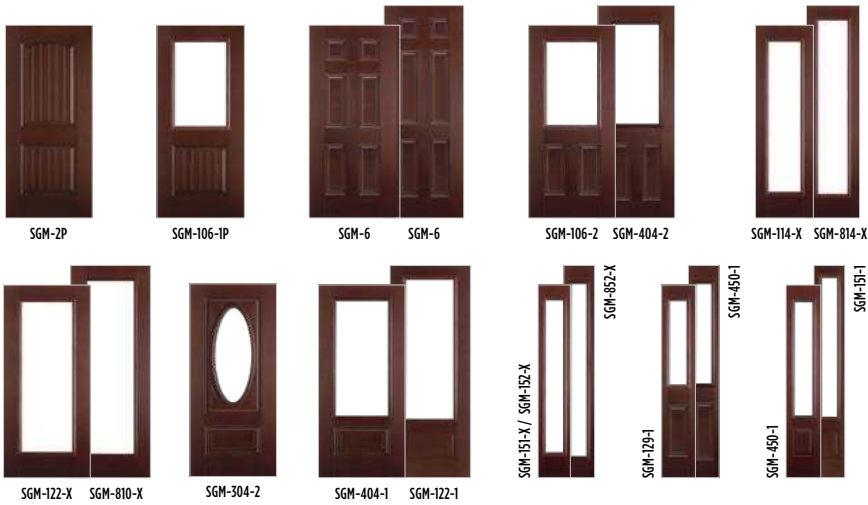

STORM GUARD.

IMPACT-RATED DOORS

BELLEVILLE. TEXTURED DOORS