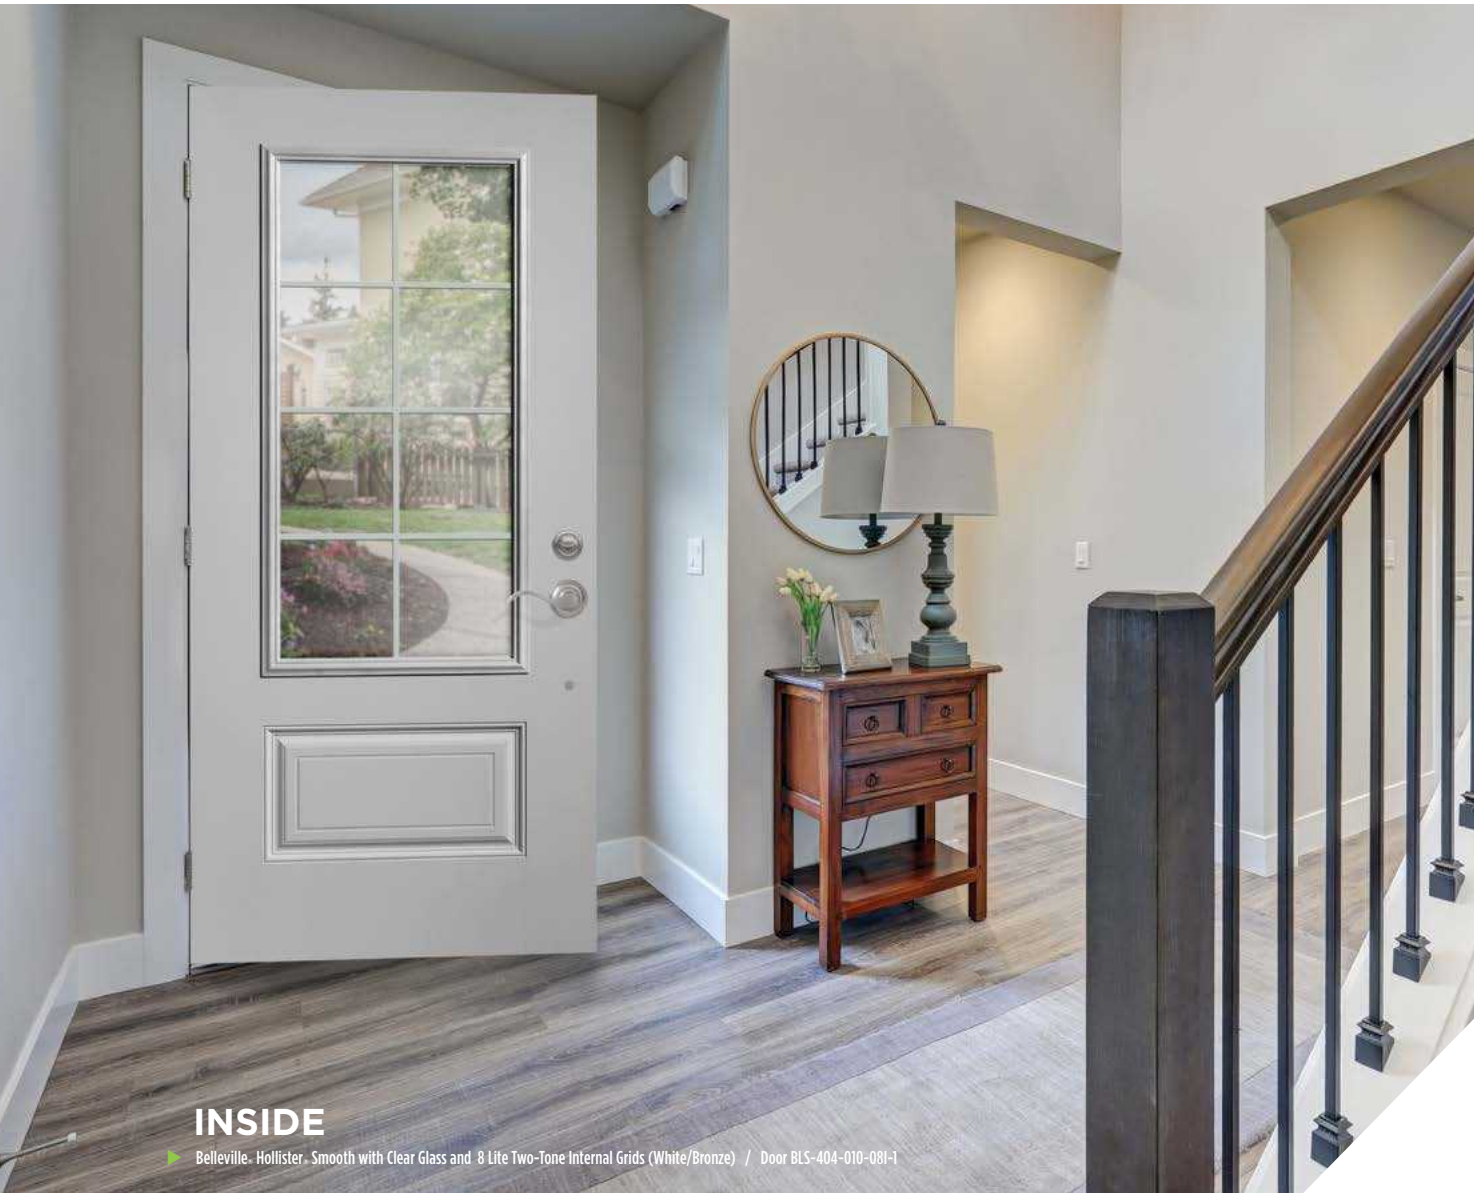

INSIDE

▶ Belleville- Hollister. Smooth with Clear Glass and 8 Lite Two-Tone Internal Grids (White/Bronze) / Door BLS-404-010-081-1