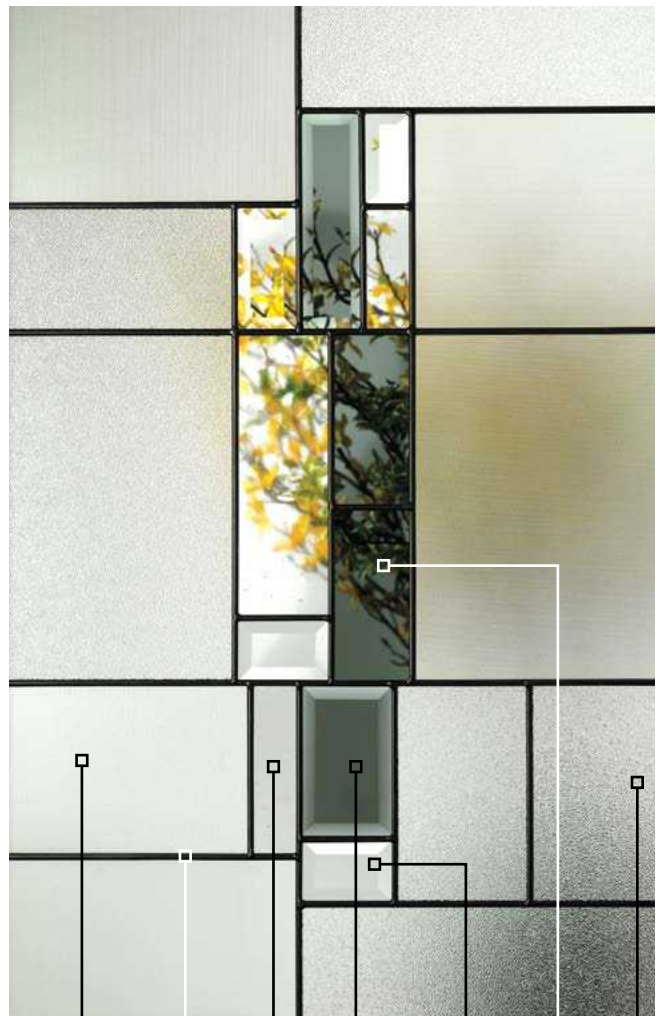

► Belleville - Hollister - Smooth with Cuzco - Glass / Door BLS-404-364-1 / Sidelites BLSSL-450-364-1

PRIVACY RATING 1 — 7 — 10
Least Obscure ▲ Most Obscure

Mistlite Glass | Antique Black Caming | Seedy Glass | Dark Gray Beveled Glass | Clear Beveled Glass | Dark Gray Glass | Pear Glass