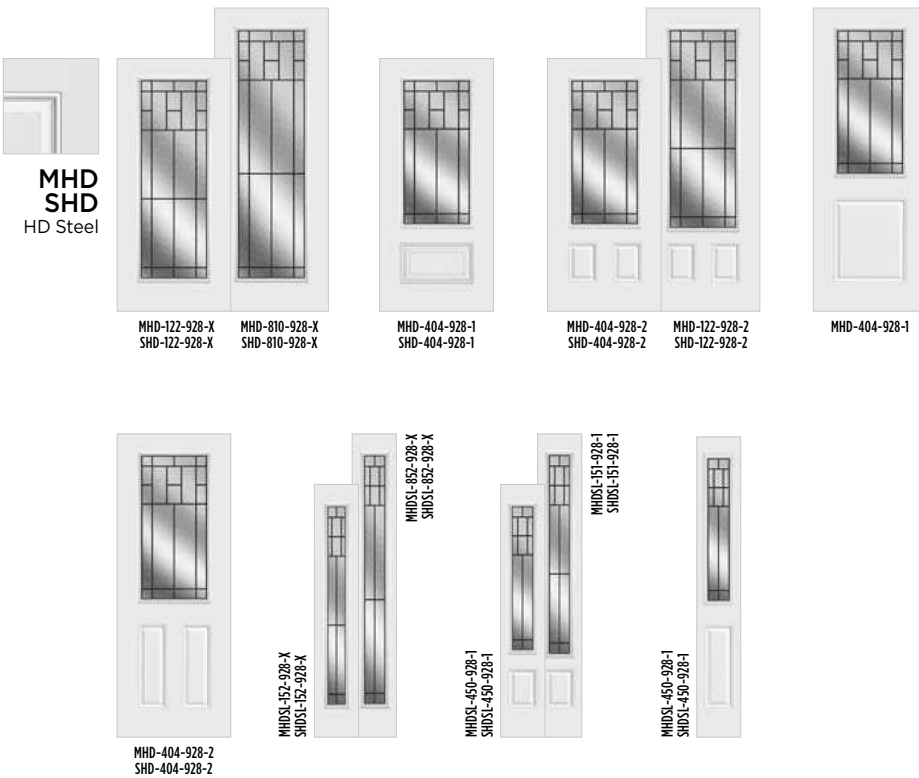

EXPO

IRON

CLASSIC

TEXTURES

LINEA

ESSENTIA

BELLEVILLE. SMOOTH DOORS

HD STEEL DOORS