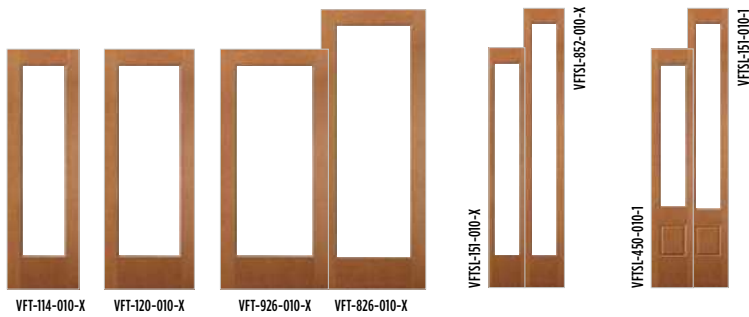

STORM GUARD.

IMPACT-RATED DOORS

VISTAGRANDE. FIR TEXTURED / SMOOTH FIBERGLASS