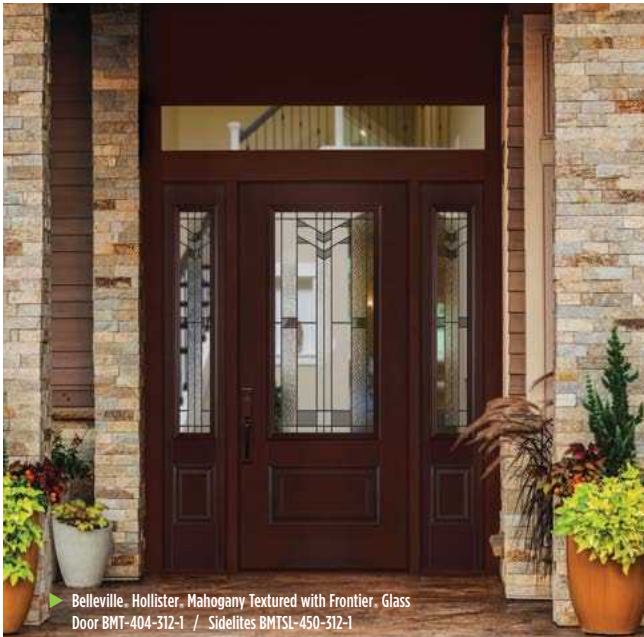

Frontier Glass

312 - AB
ANTIQUE BLACK CAMING

EXPO

IRON

CLASSIC

TEXTURES

LINEA

ESSENTIA