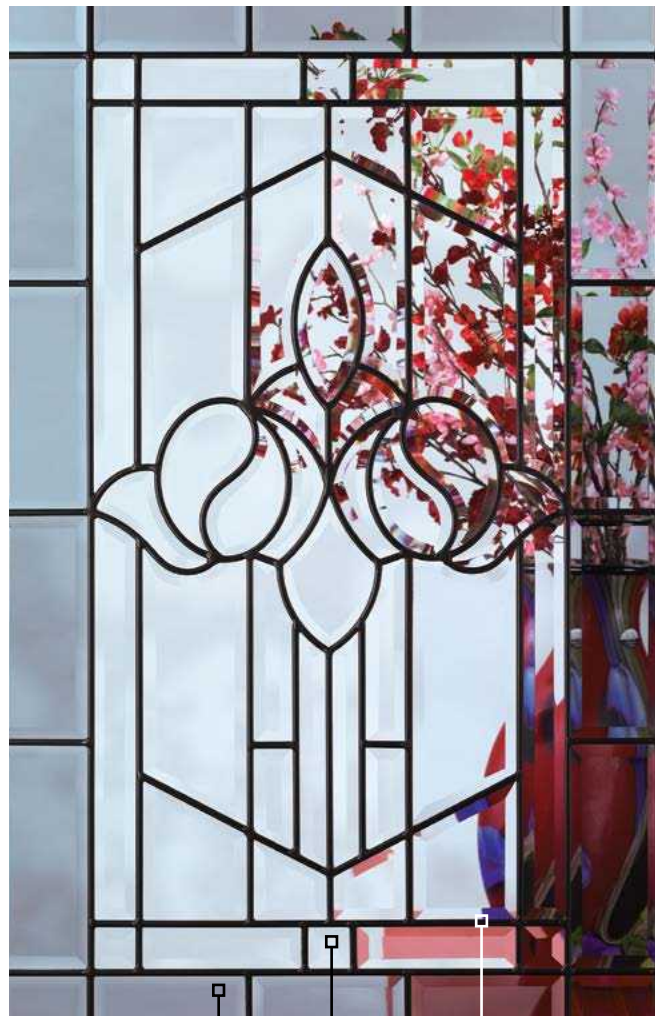

CLASSIC

TEXTURES

LINEA

ESSENTIA

► Belleville. Hollister. Smooth with Madrid. Glass / Door BLS-404-900-1

PRIVACY RATING **1** **2** **10**
Least Most
Obscure Obscure

Gray
Beveled
Glass

Clear
Beveled
Glass