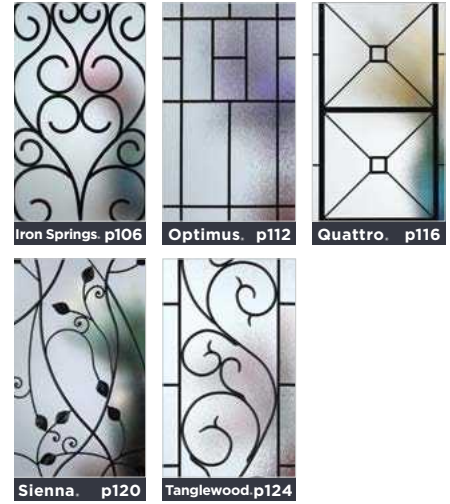

BELLEVILLE.
THE ORIGINAL FIBERGLASS

HD STEEL
READY TO PAINT

STA-TRU.
PRE-PAINTED STEEL

EXPO

IRON

CLASSIC

TEXTURES

LINEA