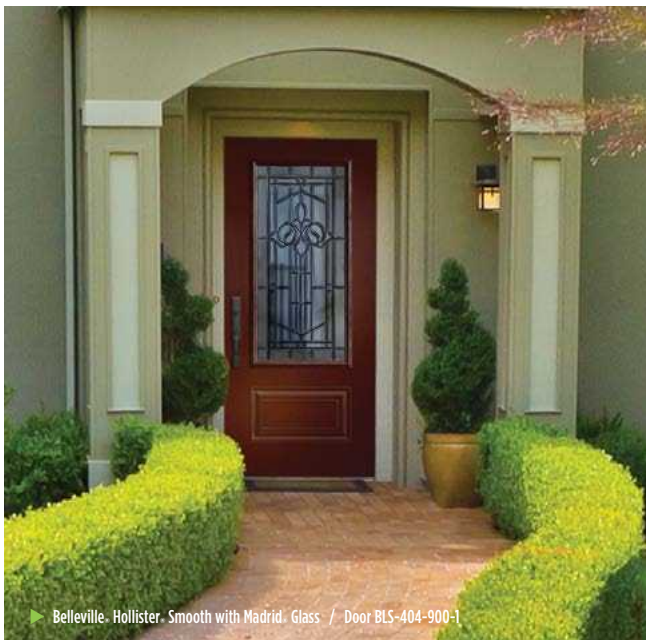

Madrid. Glass

900 - AB
ANTIQUÉ BLACK CAMING

EXPO

IRON

CLASSIC

TEXTURES

LINEA

ESSENTIA