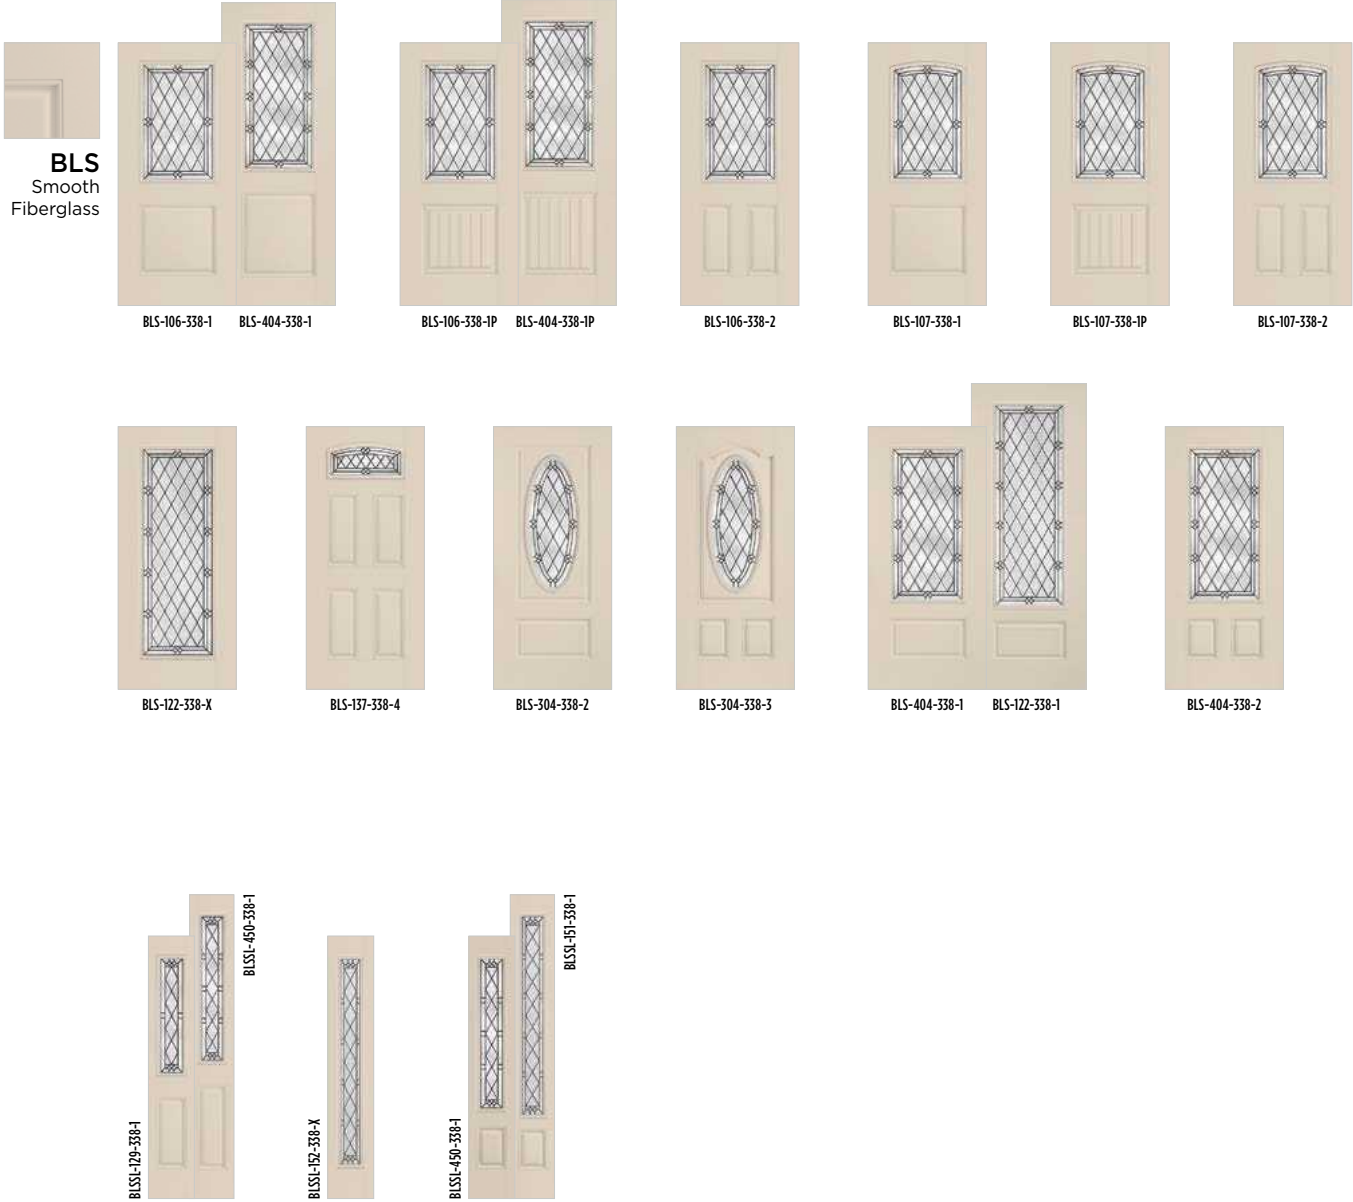

BELLEVILLE. SMOOTH DOORS