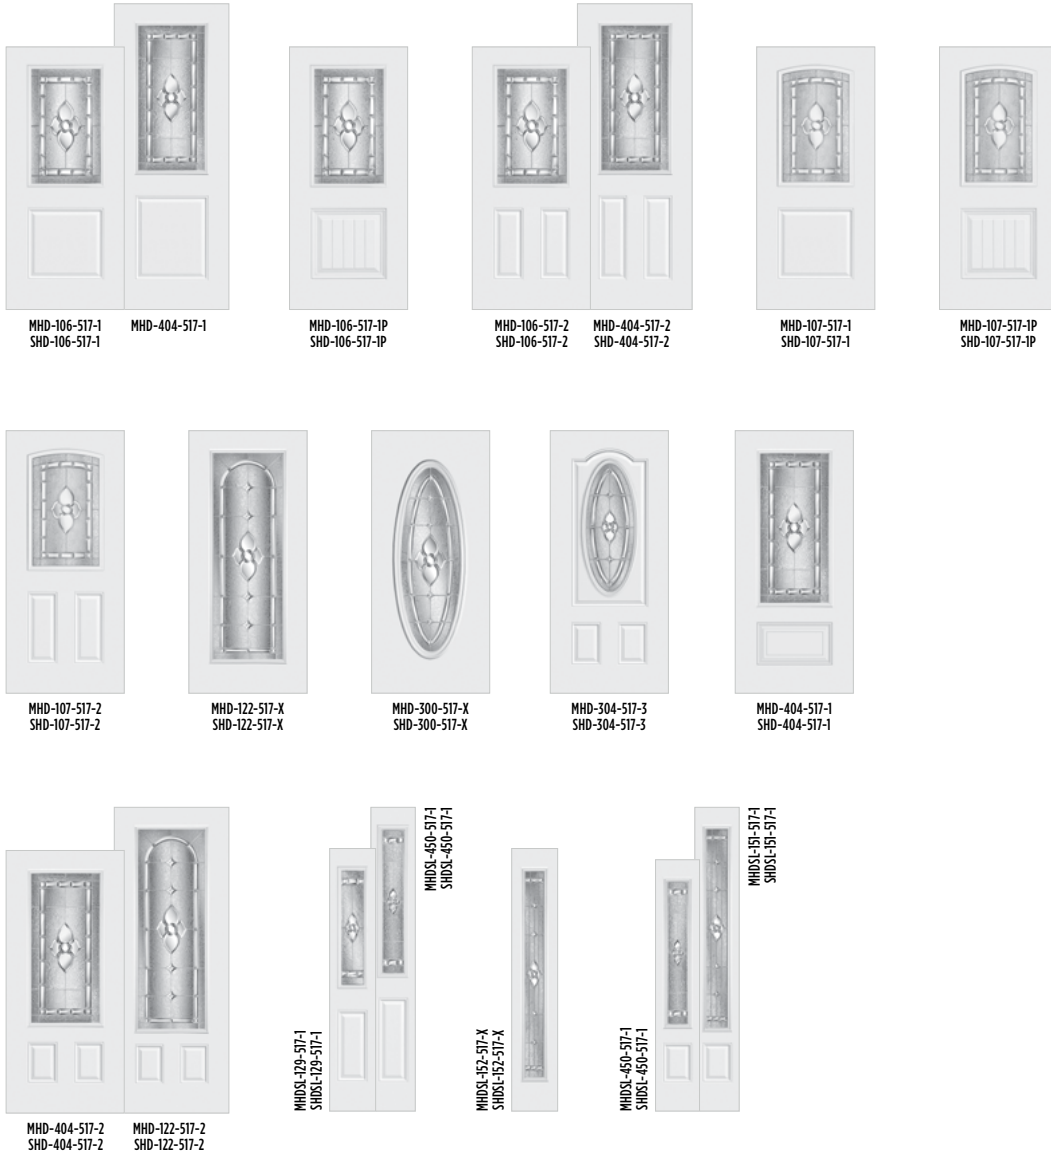

EXPO

IRON

CLASSIC

TEXTURES

LINEA

ESSENTIA

HD STEEL DOORS

MHD
SHD
HD Steel