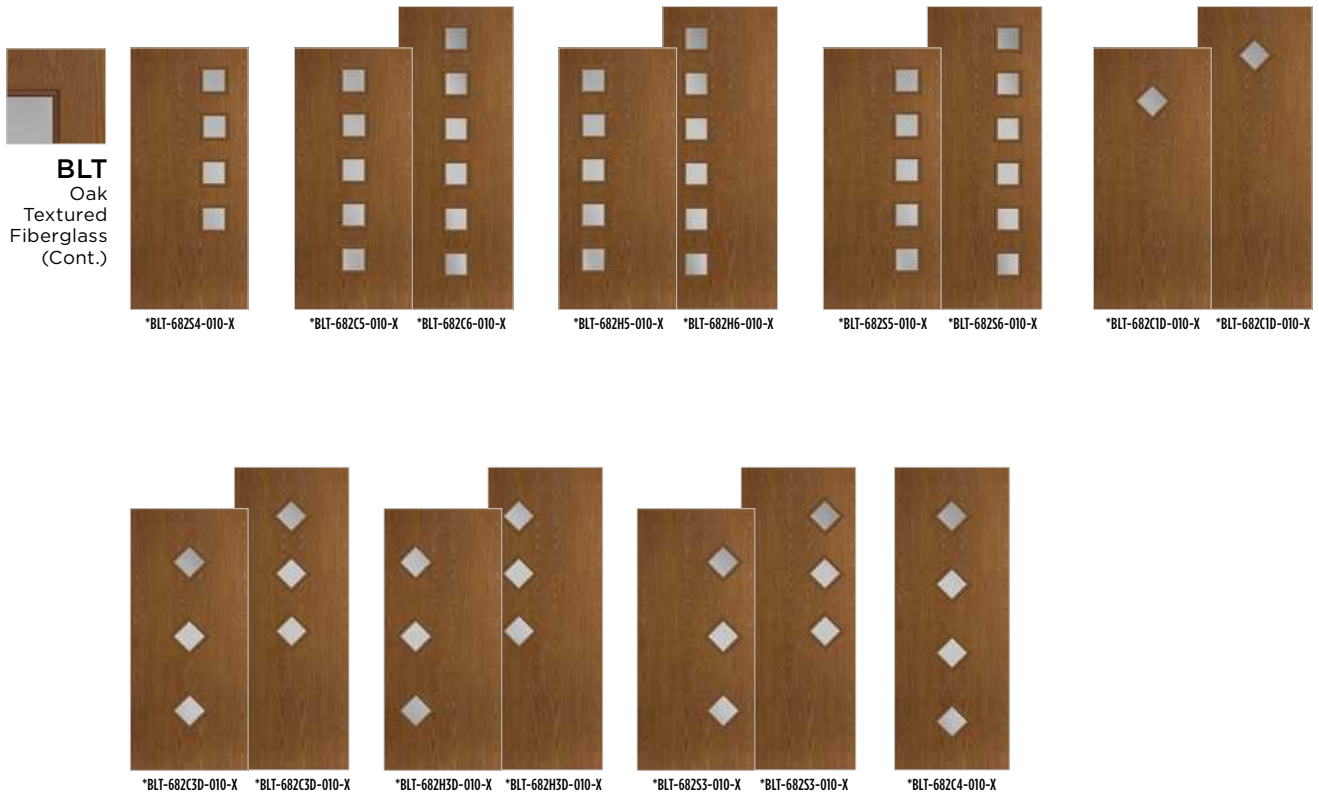

BELLEVILLE, OAK TEXTURED FIBERGLASS / SHOWN WITH CLEAR GLASS

	8'0"						8'0"																	
Clear	682S5-010-X	682C5-010-X	682CID-010-X	682C3D-010-X	682H3D-010-X	682S3D-010-X	228C5-010-X	682CID-010-X	682C3D-010-X	682H3D-010-X	682S3D-010-X	682C4D-010-X	682H6-010-X	682S6-010-X	682C6-010-X	852H-010-X	852S-010-X	852C2-010-X						
Chord	682S5-115-X	682C5-115-X	682CID-115-X	682C3D-115-X	682H3D-115-X	682S3D-115-X	228C5-115-X	682CID-115-X	682C3D-115-X	682H3D-115-X	682S3D-115-X	682C4D-115-X	682H6-115-X	682S6-115-X	682C6-115-X	852H-115-X	852S-115-X	852C2-115-X						
Cross Reed	682S5-118-X	682C5-118-X	682CID-118-X	682C3D-118-X	682H3D-118-X	682S3D-118-X	228C5-118-X	682CID-118-X	682C3D-118-X	682H3D-118-X	682S3D-118-X	682C4D-118-X	682H6-118-X	682S6-118-X	682C6-118-X	852H-118-X	852S-118-X	852C2-118-X						
Double Water	682S5-113-X	682C5-113-X	682CID-113-X	682C3D-113-X	682H3D-113-X	682S3D-113-X	228C5-113-X	682CID-113-X	682C3D-113-X	682H3D-113-X	682S3D-113-X	682C4D-113-X	682H6-113-X	682S6-113-X	682C6-113-X	852H-113-X	852S-113-X	852C2-113-X						
Pearl	682S5-116-X	682C5-116-X	682CID-116-X	682C3D-116-X	682H3D-116-X	682S3D-116-X	228C5-116-X	682CID-116-X	682C3D-116-X	682H3D-116-X	682S3D-116-X	682C4D-116-X	682H6-116-X	682S6-116-X	682C6-116-X	852H-116-X	852S-116-X	852C2-116-X						
Pearl	682S5-140-X	682C5-140-X	682CID-140-X	682C3D-140-X	682H3D-140-X	682S3D-140-X	228C5-140-X	682CID-140-X	682C3D-140-X	682H3D-140-X	682S3D-140-X	682C4D-140-X	682H6-140-X	682S6-140-X	682C6-140-X	852H-140-X	852S-140-X	852C2-140-X						
Quill	682S5-119-X	682C5-119-X	682CID-119-X	682C3D-119-X	682H3D-119-X	682S3D-119-X	228C5-119-X	682CID-119-X	682C3D-119-X	682H3D-119-X	682S3D-119-X	682C4D-119-X	682H6-119-X	682S6-119-X	682C6-119-X	852H-119-X	852S-119-X	852C2-119-X						
BLT	•	•	•	•	•	•	•	•	•	•	•	•	•	•	•	•	•	•	•	•	•	•	•	•
BLS	•	•	•	•	•	•	•	•	•	•	•	•	•	•	•	•	•	•	•	•	•	•	•	•
MHD	•	•	•	•	•	•	•	•	•	•	•	•	•	•	•	•	•	•	•	•	•	•	•	•
SHD	•	•	•	•	•	•	•	•	•	•	•	•	•	•	•	•	•	•	•	•	•	•	•	•