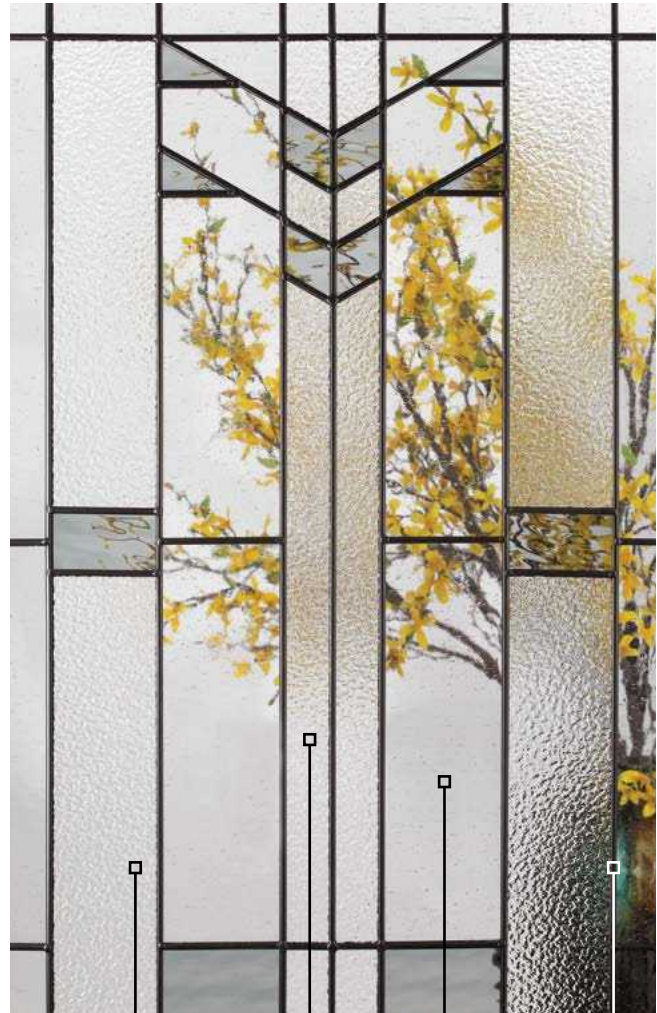

LINEA

ESSENTIA

Belleville, Hollister, Mahogany Textured with Frontier Glass
Door BMT-404-312-1 / Sidelites BMTSL-450-312-1

4

Pear Glass

Gray Water Glass

Seedy Glass

Antique Black Caming