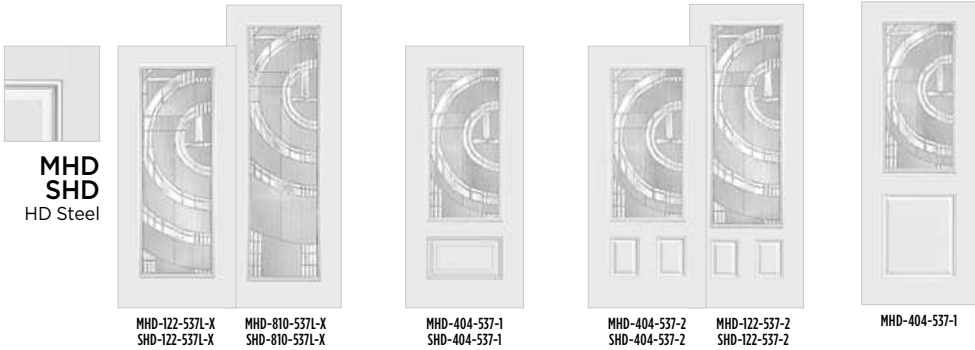

Zavalla Glass

HD STEEL DOORS

MHD-122-537L-X
SHD-122-537L-X

MHD-810-537L-X
SHD-810-537L-X

MHD-404-537-1
SHD-404-537-1

MHD-404-537-2
SHD-404-537-2

MHD-122-537-2
SHD-122-537-2

MHD-404-537-1