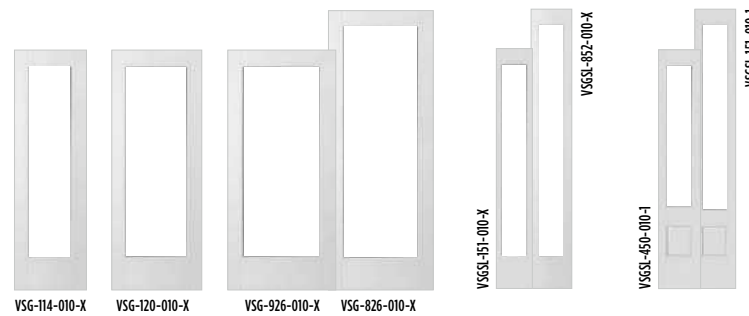

VSG-114-010-X   VSG-120-010-X   VSG-926-010-X   VSG-826-010-X   VSGSL-151-010-X   VSGSL-450-010-1