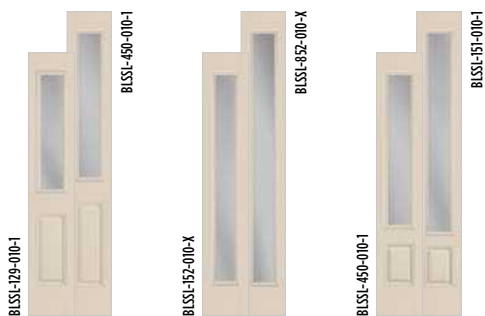

Clear Glass

BELLEVILLE. SMOOTH DOORS

BLS
Smooth
Fiberglass