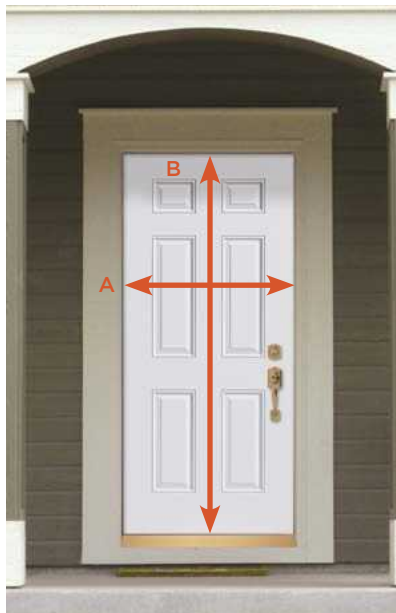

PATIO SYSTEMS ROUGH OPENINGS RETRO-FIT SIZE

	NOMINAL DOOR SIZE		DOOR UNIT ACTUAL SIZE		ROUGH OPENING SIZE (WOOD STUD)		OUTSIDE BRICKMOULD SIZE	
	WIDTH	HEIGHT	WIDTH	HEIGHT	WIDTH	HEIGHT*	WIDTH	HEIGHT*
DOUBLE (FRENCH)	5'0"	6'8"	59-1/4"	79-1/2"	60"	80"	61-3/4"	80-3/4"
	5'0"	8'0"	59-1/4"	95-1/2"	60"	96"	61-3/4"	96-3/4"
	6'0"	6'8"	71-1/4"	79-1/2"	72"	80"	73-3/4"	80-3/4"
	6'0"	8'0"	71-1/4"	95-1/2"	72"	96"	73-3/4"	96-3/4"
TRIPLE (FRENCH)	9'0"	6'8"	106-7/8"	79-1/2"	107-5/8"	80"	109-3/8"	80-3/4"
DOUBLE (CENTER-SWING)	5'0"	6'8"	59-3/4"	79-1/2"	60-1/2"	80"	62-1/4"	80-3/4"
	5'0"	8'0"	59-3/4"	95-1/2"	60-1/2"	96"	62-1/4"	96-3/4"
	6'0"	6'8"	71-3/4"	79-1/2"	72-1/2"	80"	74-1/4"	80-3/4"
	6'0"	8'0"	71-3/4"	95-1/2"	72-1/2"	96"	74-1/4"	96-3/4"
TRIPLE (CENTER-SWING)	9'0"	6'8"	107-1/4"	79-1/2"	108"	80"	109-3/4"	80-3/4"

How to Measure Your Door

IMPORTANT

There is no 'industry standard' for door sizing, so follow these steps carefully. Measuring your door and determining your door handing are very important to ensure the best fit for your opening. For best results, have a professional measure your opening and install your door.

STEP 1. Measure the width of your existing door slab.

This is the edge of one side of the door slab to the edge of the other side of the door slab. (A)

STEP 2. Measure the height of your existing door slab.

This is the top edge of the door slab to the bottom edge of the door slab. Do not include the sweep on the bottom of the door. (B)

STEP 3. Measure the jamb depth of your existing door.

This is the inside edge of the door jamb to the outside edge of the door jamb (area where hinges are). Do not include any trim in this measurement.

STEP 4. Determine the handing of your existing door.

- A) All handing must be done from the exterior of the door. Looking at your door from the outside, your door swings:
2. ☐ A - Into the house (inswing)
   - ☐ B - Out of the house (outswing)
- B) Looking at your door from the outside, your door knob is:
4. ☐ A - On the left side of the door
   - ☐ B - On the right side of the door
- C) Select the combination below to determine the proper handing of your door.
6. ☐ AA - Right-Hand Inswing
   - ☐ AB - Left-Hand Inswing
   - ☐ BA - Left-Hand Outswing
   - ☐ BB - Right-Hand Outswing

STEP 5. Determine final calculations of your existing door.

To find the estimated size of your existing unit, use the calculations below.

	FOR INSWING UNITS	FOR OUTSWING UNITS
WIDTH		
Measurement A		
Add for Jamb	1-3/4"	1-3/4"
Total Unit Width		
HEIGHT		
Measurement B		
Add for Head & Sill	2-1/2"	1-5/8"
Total Unit Height