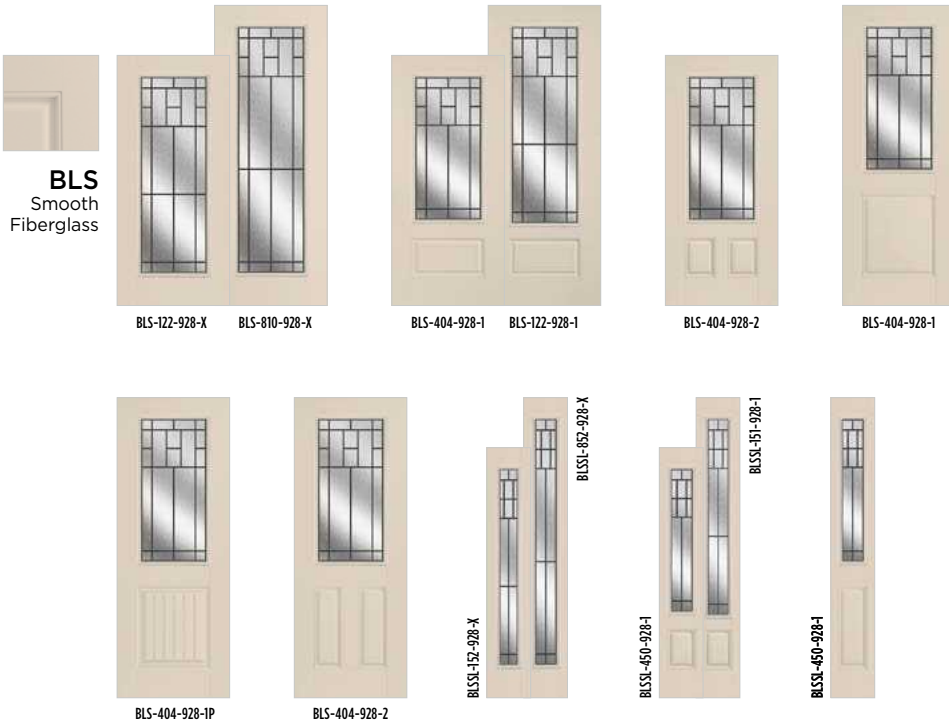

EXPO

IRON

CLASSIC

TEXTURES

LINEA

ESSENTIA

BELLEVILLE. SMOOTH DOORS

HD STEEL DOORS