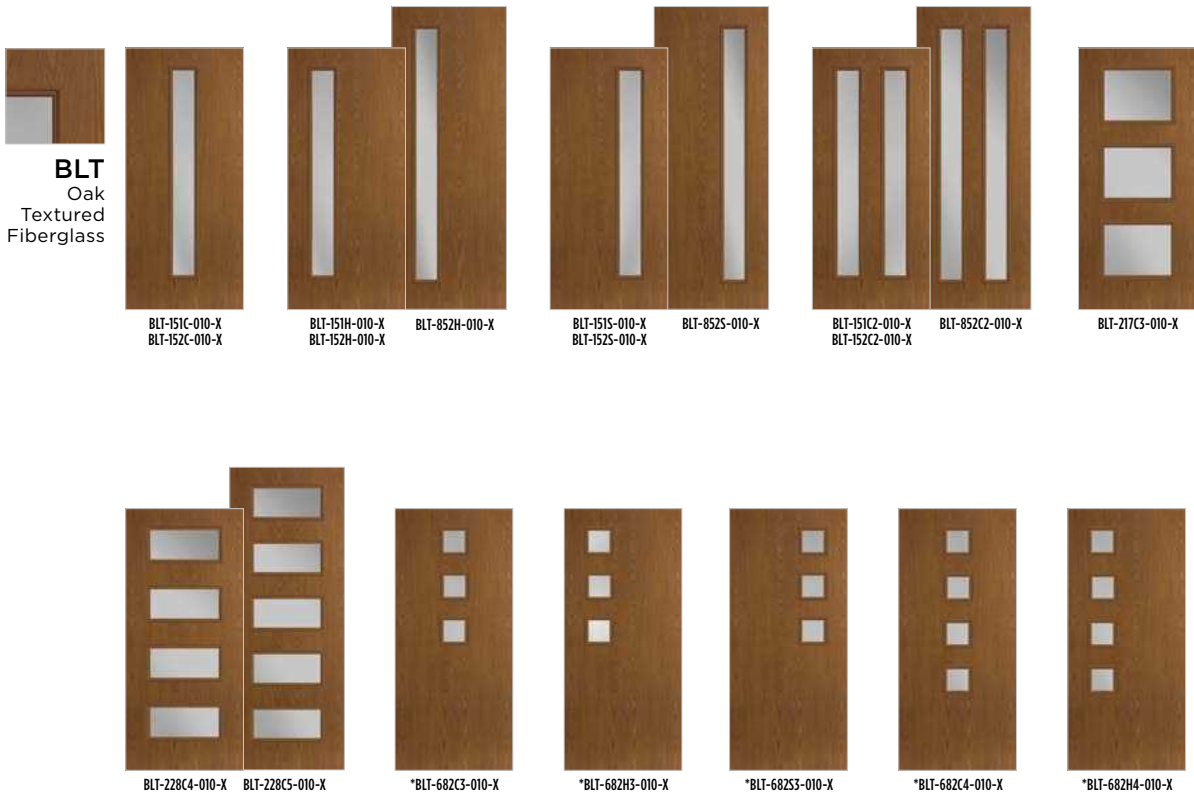

MODERN DOOR

BELLEVILLE, OAK TEXTURED FIBERGLASS / SHOWN WITH CLEAR GLASS

6'8"																	
Clear	151H-010-X	152H-010-X	151C-010-X	152C-010-X	151S-010-X	152S-010-X	151C2-010-X	152C2-010-X	217C3-010-X	228C4-010-X	682H3-010-X	682S3-010-X	682C3-010-X	682H4-010-X	682S4-010-X	682C4-010-X	682H5-010-X
Chord	151H-115-X	152H-115-X	151C-115-X	152C-115-X	151S-115-X	152S-115-X	151C2-115-X	152C2-115-X	217C3-115-X	228C4-115-X	682H3-115-X	682S3-115-X	682C3-115-X	682H4-115-X	682S4-115-X	682C4-115-X	682H5-115-X
Cross Reed	151H-118-X	152H-118-X	151C-118-X	152C-118-X	151S-118-X	152S-118-X	151C2-118-X	152C2-118-X	217C3-118-X	228C4-118-X	682H3-118-X	682S3-118-X	682C3-118-X	682H4-118-X	682S4-118-X	682C4-118-X	682H5-118-X
Double Water	151H-113-X	152H-113-X	151C-113-X	152C-113-X	151S-113-X	152S-113-X	151C2-113-X	152C2-113-X	217C3-113-X	228C4-113-X	682H3-113-X	682S3-113-X	682C3-113-X	682H4-113-X	682S4-113-X	682C4-113-X	682H5-113-X
Pearl	151H-116-X	152H-116-X	151C-116-X	152C-116-X	151S-116-X	152S-116-X	151C2-116-X	152C2-116-X	217C3-116-X	228C4-116-X	682H3-116-X	682S3-116-X	682C3-116-X	682H4-116-X	682S4-116-X	682C4-116-X	682H5-116-X
Pearl.	151H-140-X	152H-140-X	151C-140-X	152C-140-X	151S-140-X	152S-140-X	151C2-140-X	152C2-140-X	217C3-140-X	228C4-140-X	682H3-140-X	682S3-140-X	682C3-140-X	682H4-140-X	682S4-140-X	682C4-140-X	682H5-140-X
Quill.	151H-119-X	152H-119-X	151C-119-X	152C-119-X	151S-119-X	152S-119-X	151C2-119-X	152C2-119-X	217C3-119-X	228C4-119-X	682H3-119-X	682S3-119-X	682C3-119-X	682H4-119-X	682S4-119-X	682C4-119-X	682H5-119-X
BLT	•	•	•	•	•	•	•	•	•	•	•	•	•	•	•	•	•
BLS	•	•	•	•	•	•	•	•	•	•	•	•	•	•	•	•	•
MHD	•	•	•	•	•	•	•	•	•	•	•	•	•	•	•	•	•
SHD	•	•	•	•	•	•	•	•	•	•	•	•	•	•	•	•	•

Please specify door height when ordering. / *Belleville, Oak textured Modern door lite frames come unfinished.
When ordering Modern doors, please indicate orientation Hinge side (H), Strike side (S), or Center (C).