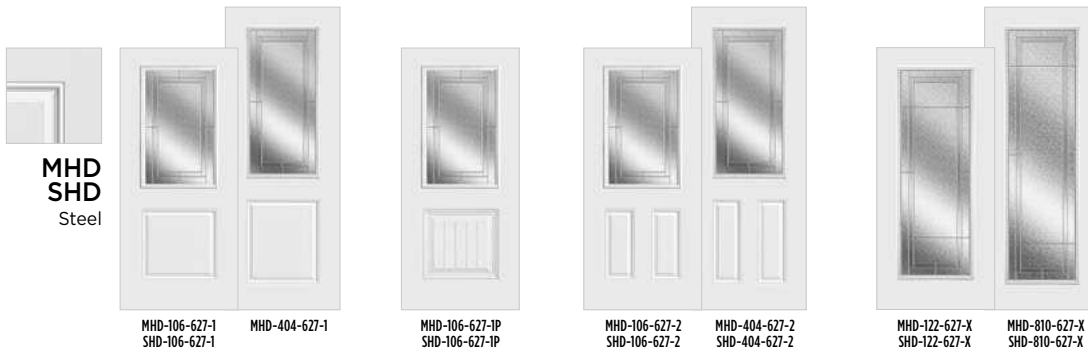

BELLEVILLE. SMOOTH DOORS

EXPO

IRON

CLASSIC

TEXTURES

LINEA

ESSENTIA

HD STEEL DOORS