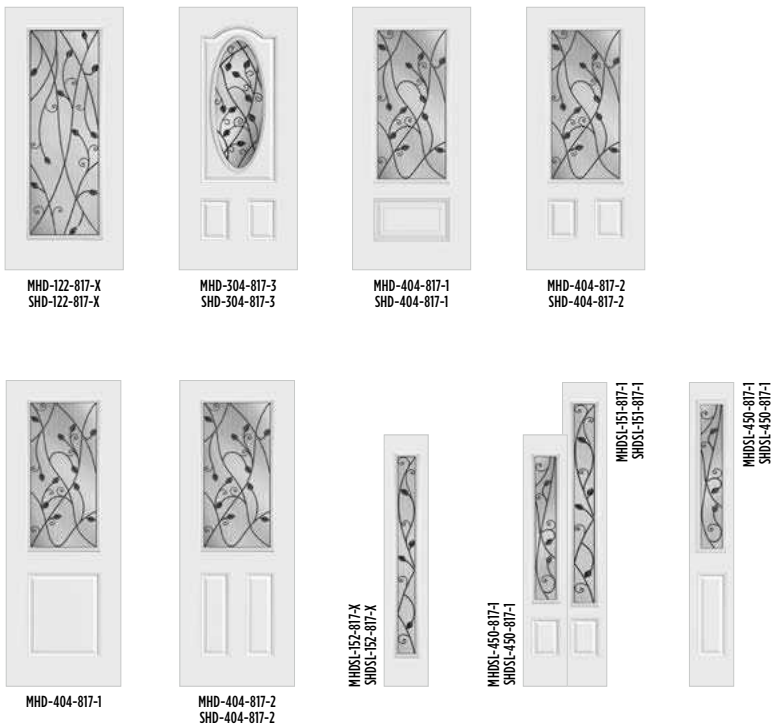

HD STEEL DOORS

**MHD
SHD**
HD Steel