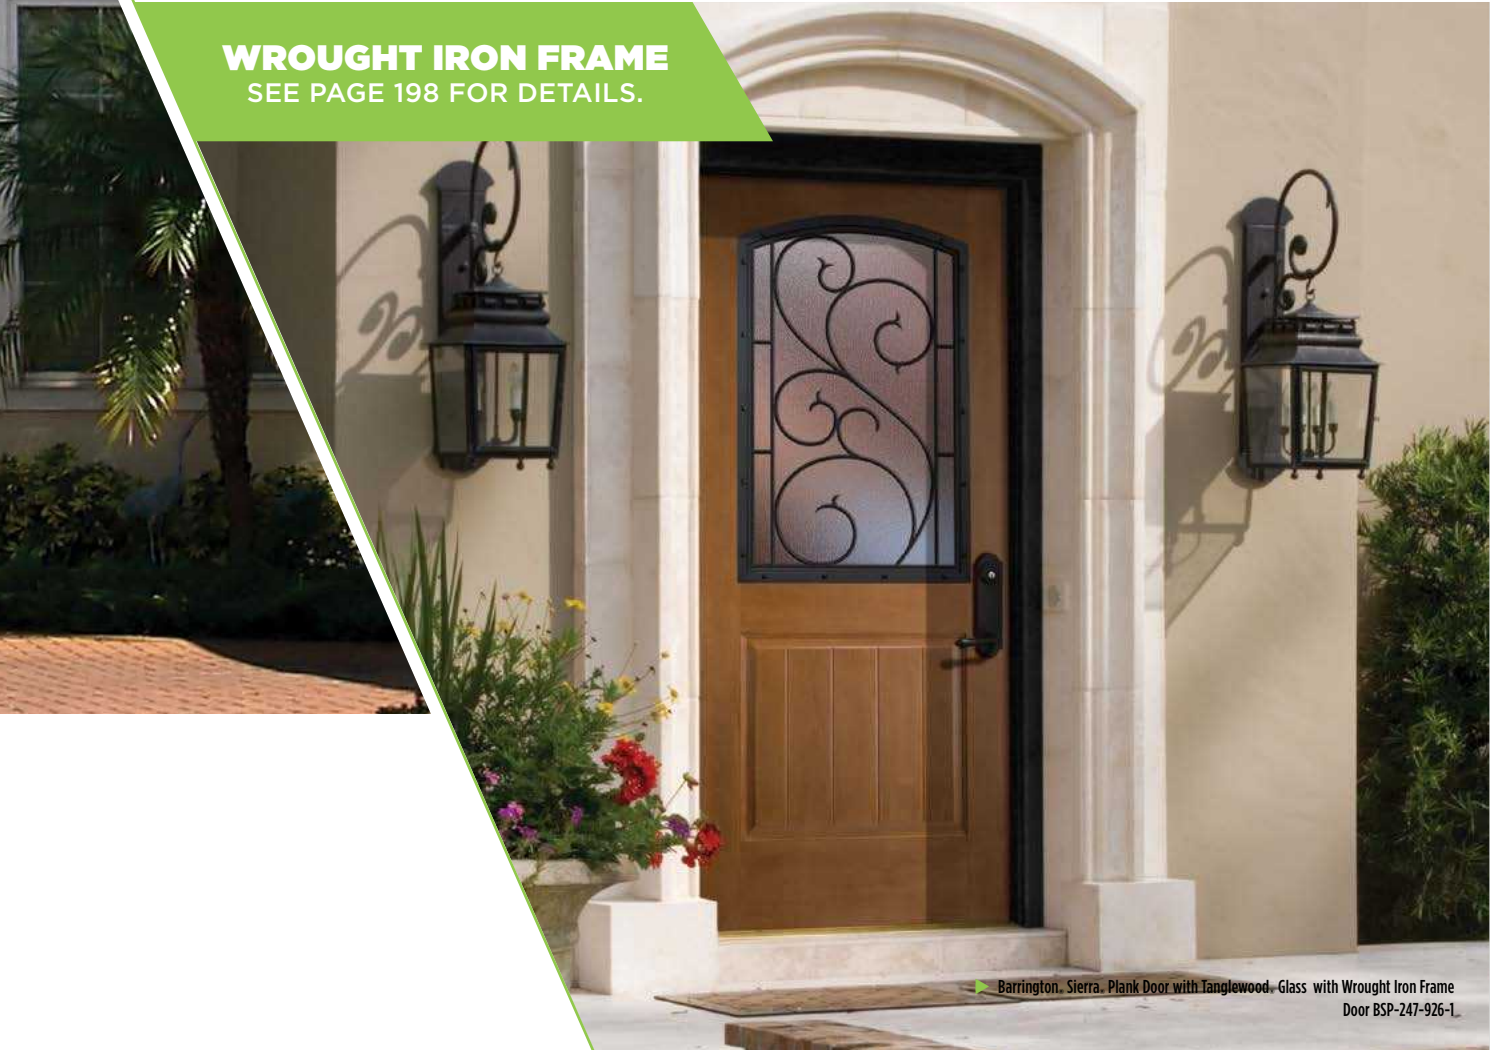

BARRINGTON.

ULTIMATE STYLE & DURABILITY

WROUGHT IRON FRAME
SEE PAGE 198 FOR DETAILS.

Barrington, Sierra, Plank Door with Tanglewood, Glass with Wrought Iron Frame
Door BSP-247-926-1

Barrington Fiberglass 16