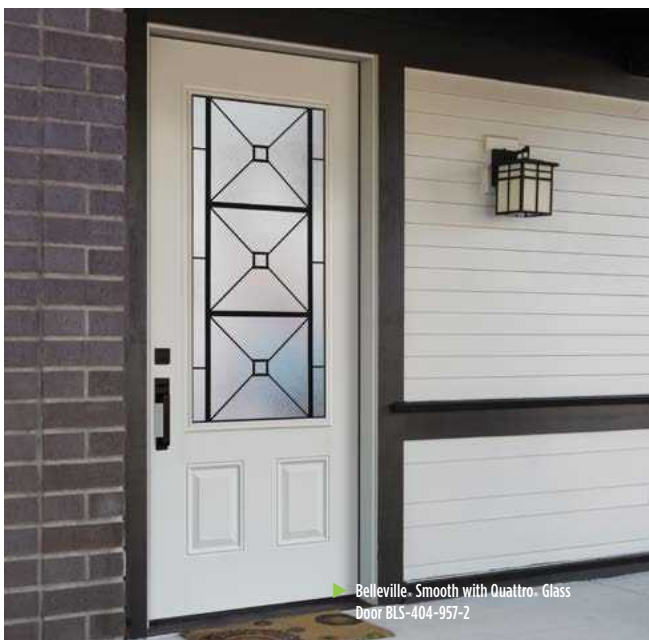

Quattro. Glass

957 - WR
WROUGHT IRON