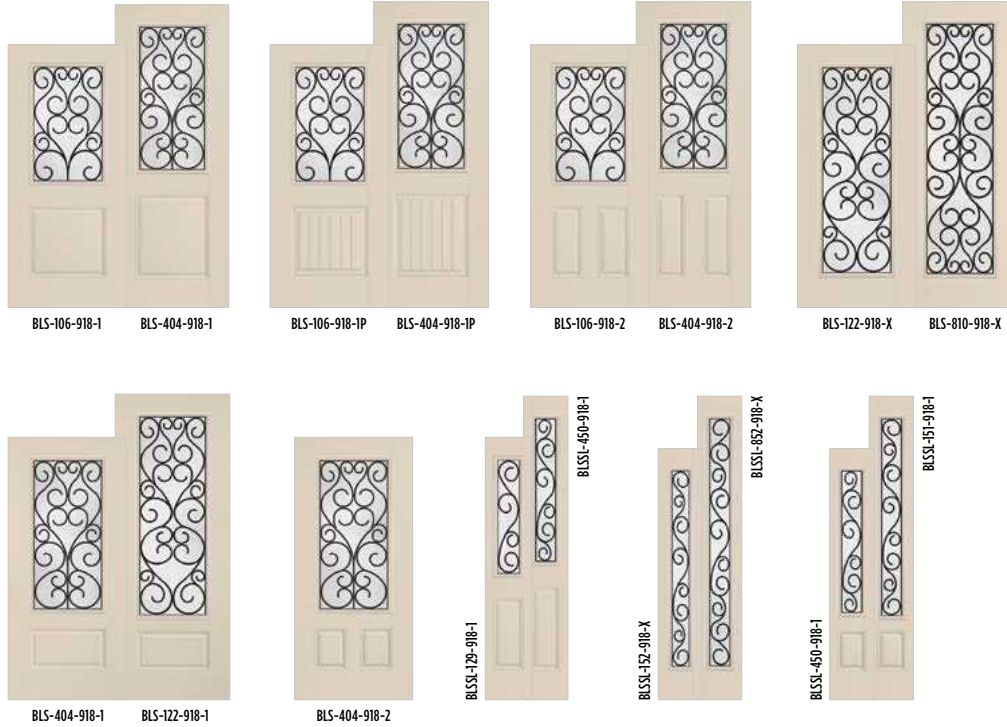

EXPO

IRON

CLASSIC

TEXTURES

LINEA

ESSENTIA

BELLEVILLE. SMOOTH DOORS

BLS
Smooth
Fiberglass

BLS-106-918-1   BLS-404-918-1   BLS-106-918-1P   BLS-404-918-1P   BLS-106-918-2   BLS-404-918-2   BLS-122-918-X   BLS-810-918-X

BLS-404-918-1   BLS-122-918-1   BLS-404-918-2

I-816-129-918-1   I-816-09-133T8
BLSL-450-918-X   BLSL-352-918-X
I-816-151-133T8
BLSL-450-918-1