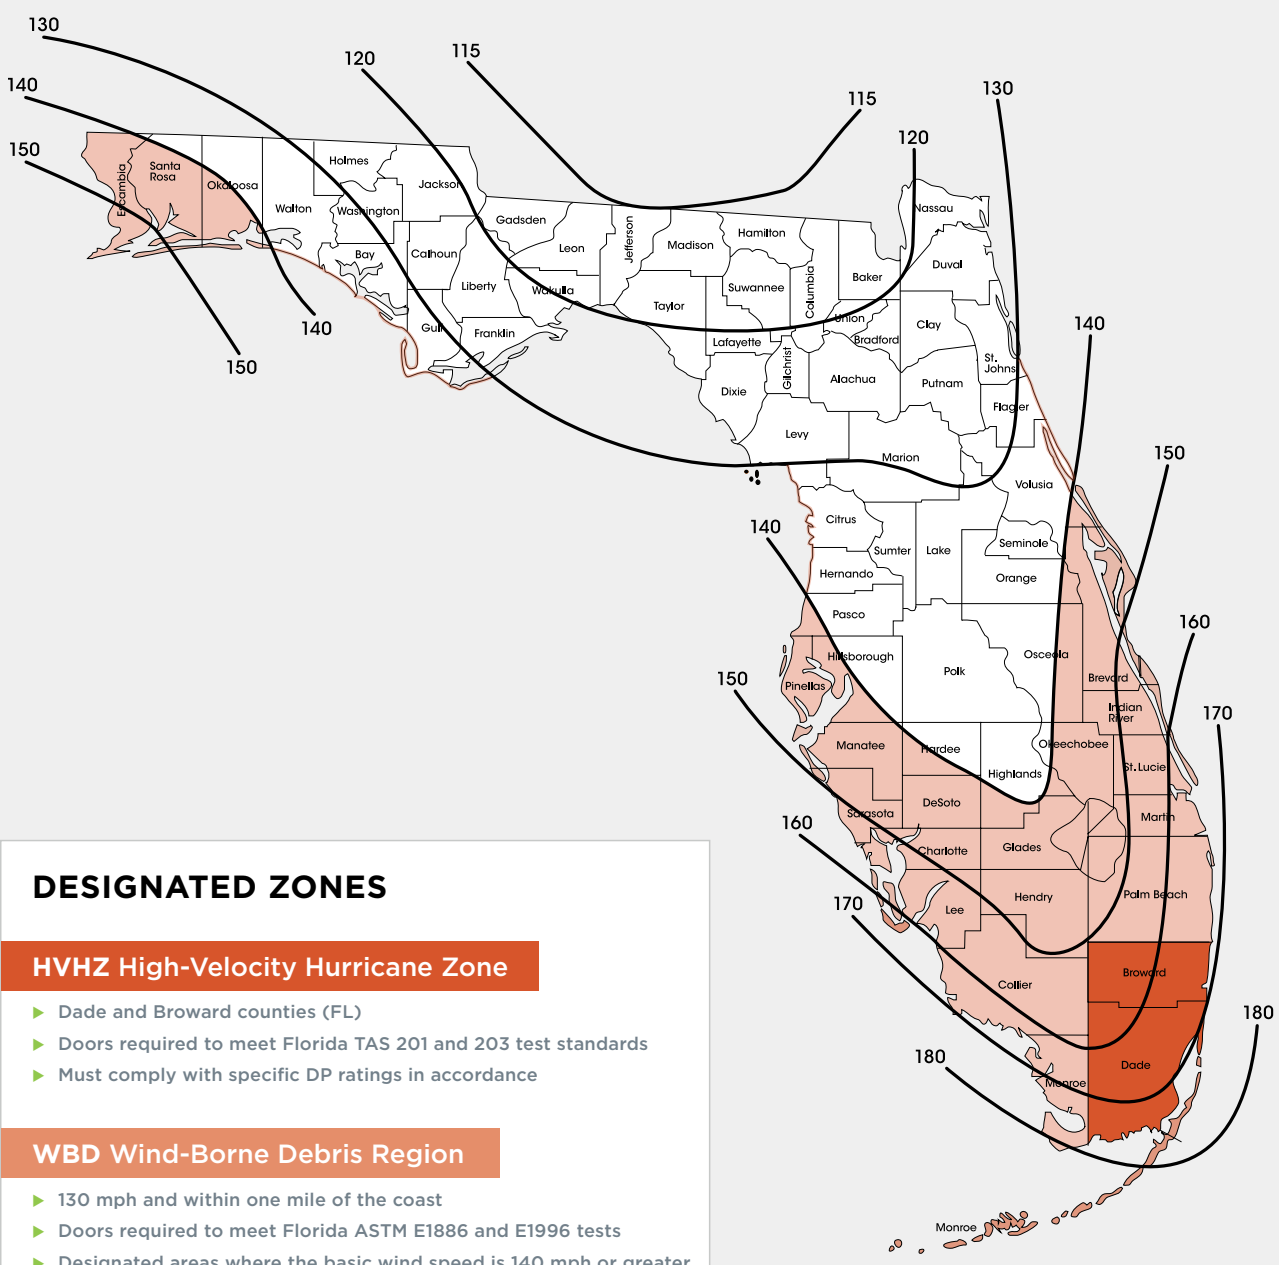

HURRICANE-PRONE REGIONS

DESIGNATED ZONES

HVHZ High-Velocity Hurricane Zone

- Dade and Broward counties (FL)
- Doors required to meet Florida TAS 201 and 203 test standards
- Must comply with specific DP ratings in accordance

WBD Wind-Borne Debris Region

- 130 mph and within one mile of the coast
- Doors required to meet Florida ASTM E1886 and E1996 tests
- Designated areas where the basic wind speed is 140 mph or greater

Notes:

- Values are nominal design 3-second gust wind speeds in miles per hour (m/s) at 33 ft. (10m) above ground for Exposure C category.
- Linear interpolation between contours is permitted.
- Islands and coastal areas outside the last contour shall use the last wind speed contour of the coastal area.
- Mountainous terrain, gorges, ocean promontory and special wind regions shall be examined for unusual wind conditions.
- Wind speeds correspond to approximately a 7% probability of exceedance in 50 years (Annual Exceedance Probability = 0.00143, MRI = 700 years).