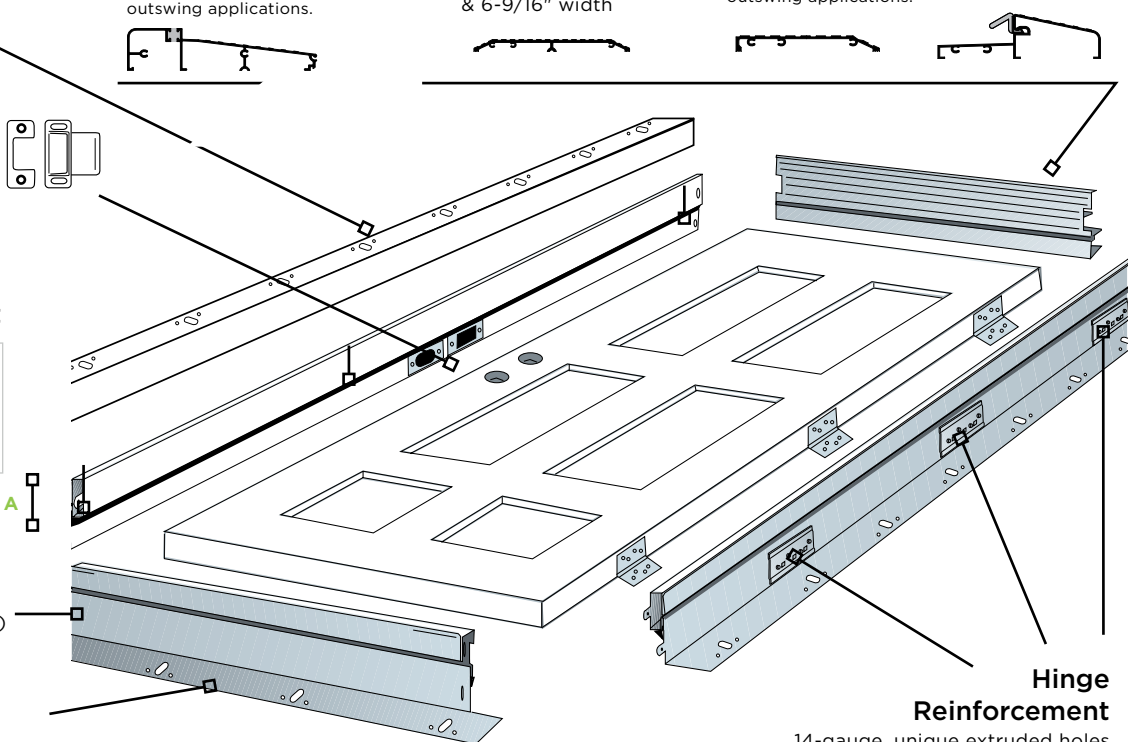

Hinge Reinforcement

14-gauge, unique extruded holes provide the strength of a 12-gauge hinge reinforcement.