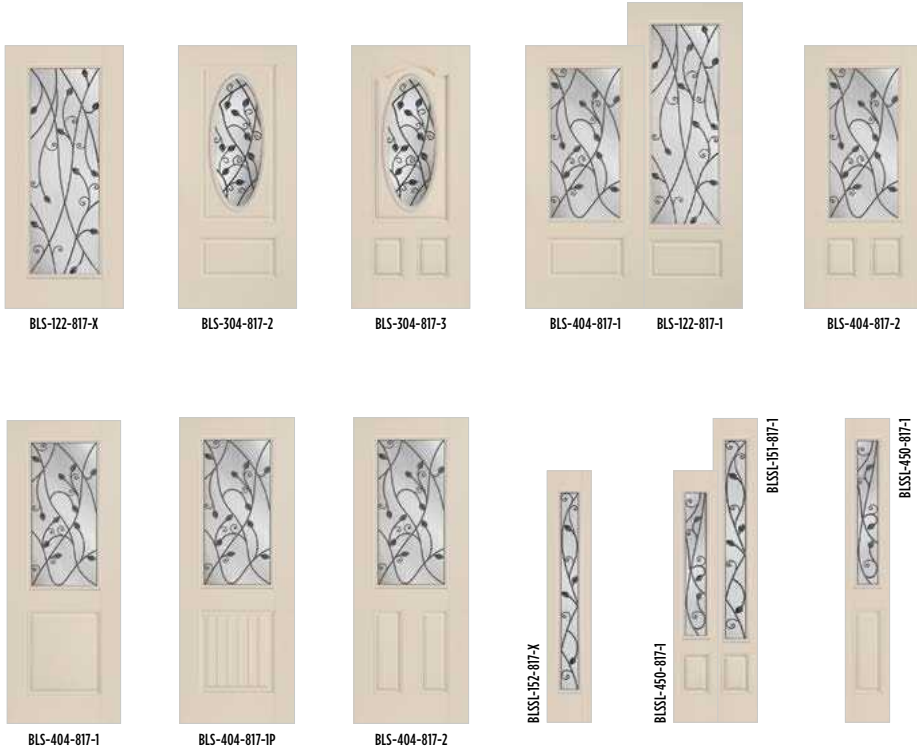

EXPO

IRON

CLASSIC

TEXTURES

LINEA

ESSENTIA

BELLEVILLE. SMOOTH DOORS

BLS
Smooth
Fiberglass