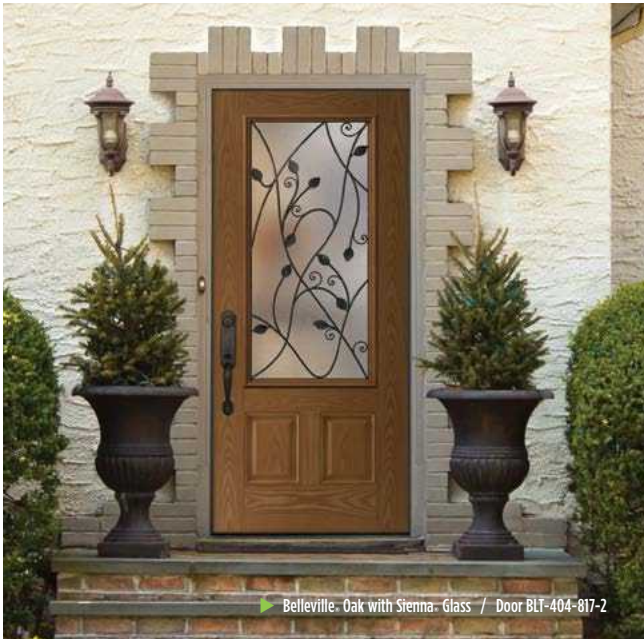

Sienna. Glass

817 - WR
WROUGHT IRON

EXPO

IRON

CLASSIC

TEXTURES

LINEA

ESSENTIA