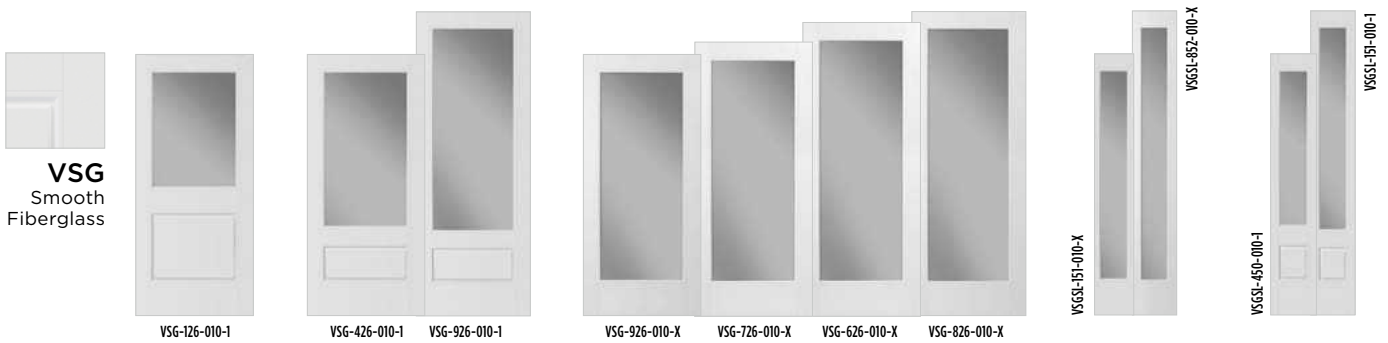

VISTAGRANDE. SMOOTH FLUSH-GLAZED DOORS / CLEAR GLASS

6'8"											7'0"		7'6"		
	106-010-1	126-010-1	114-010-X	120-010-X	122-010-X	404-010-1	420-010-1	426-010-1	926-010-X	152-010-X		450-010-1		726-010-X	626-010-X
VFT	•	•	•	•	•	•	•	•	•	•	•	•	•	•	
VSG	•	•	•	•	•	•	•	•	•	•	•	•	•	•	

8'0"										
	120-010-1	122-010-1	810-010-X	814-010-X	820-010-X	826-010-X	926-010-1	151-010-1	852-010-X	
VFT	•	•	•	•	•	•	•	•	•	
VSG	•	•	•	•	•	•	•	•	•