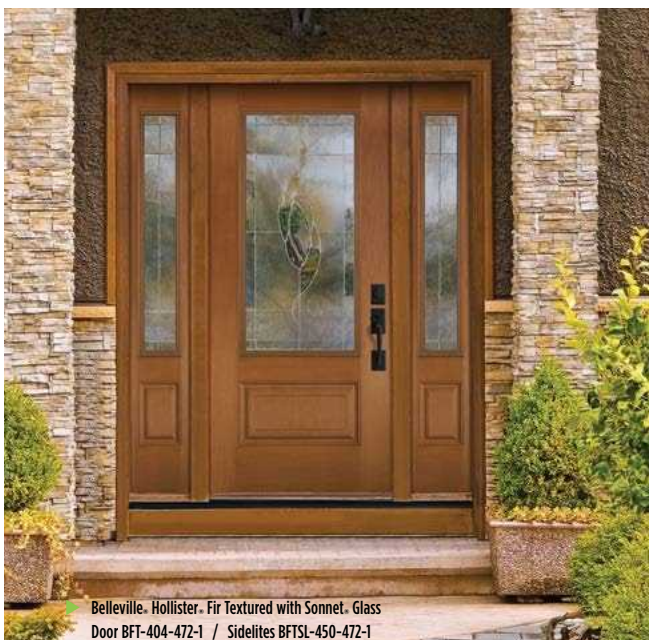

Sonnet. Glass

472 - P
PLATINUM CAMING

Pear Glass
Clear Beveled Glass
Platinum Caming
Clear Baroque Glass