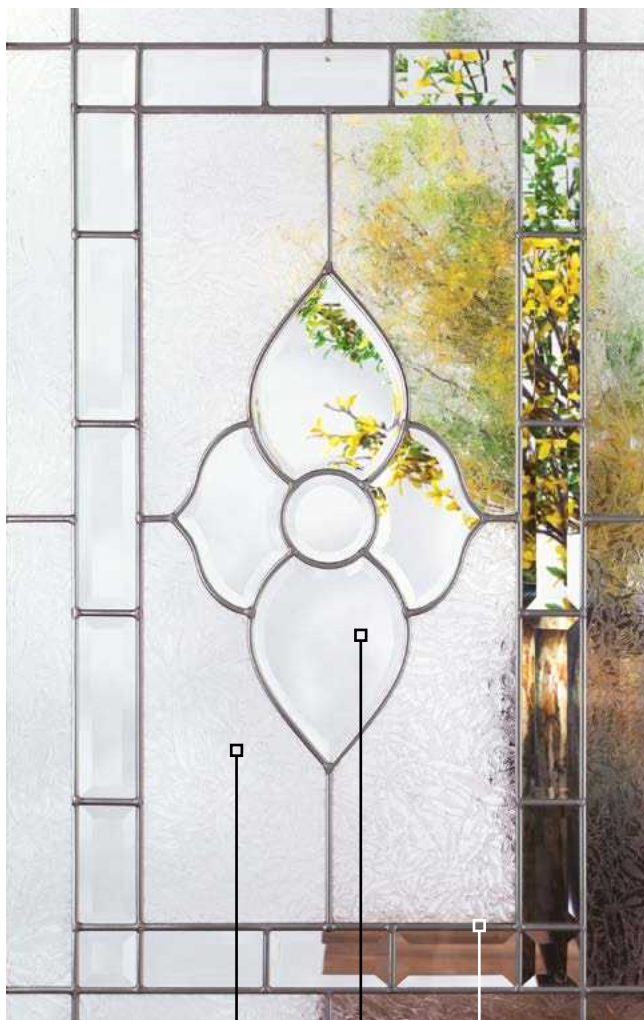

Glue
Chip
Glass
Clear
Beveled
Glass
Platinum
Caming