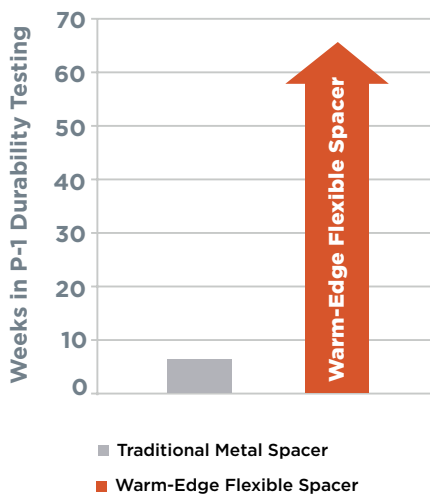

LONGER LASTING

Warm-Edge Flexible Spacers

Warm-edge flexible spacers feature a unique no-metal composite-laminating technology that provides superior durability and thermal performance in insulating glass units.