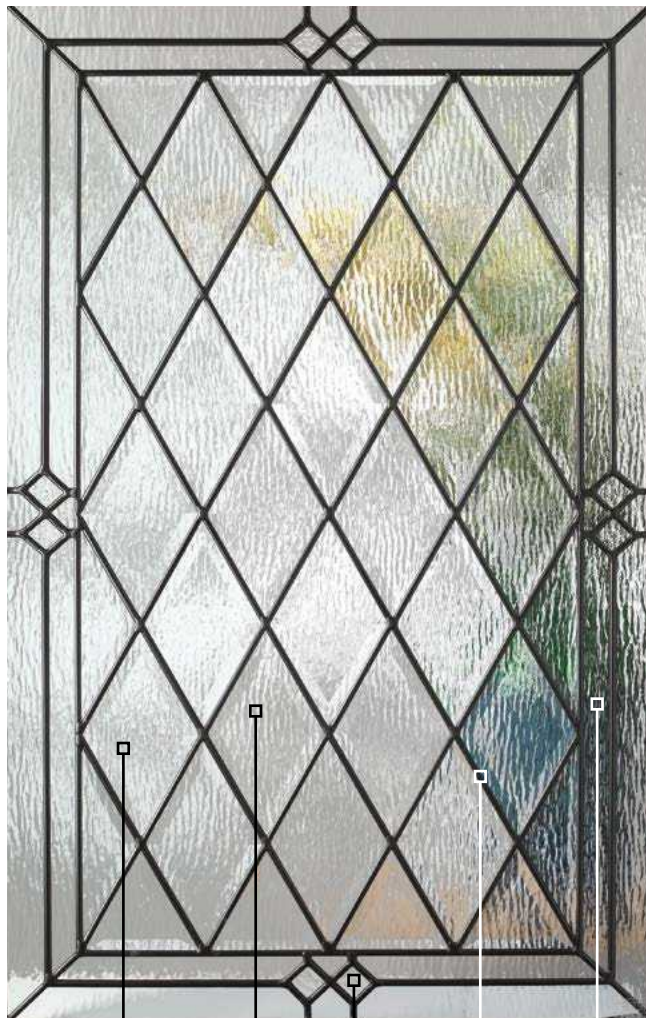

Alston Glass

338 - AB
ANTIQUE BLACK CAMING

PRIVACY RATING 1 ————— 9 ————— 10
Least Obscure ▲ Most Obscure

Clear Beveled Glass   Tempered Nagara Glass (Inside Facing)   Granite Glass   Antique Black Caming   Tempered Water Glass