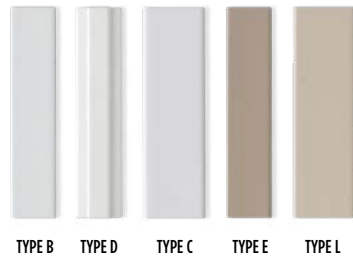

INTERNAL GRID OPTIONS:

- 5/8" WHITE TYPE B
- 5/8" WHITE GEORGIAN TYPE D
- 7/8" WHITE TYPE C
- 5/8" SANDALWOOD TYPE E
- 7/8" ALMOND TYPE L