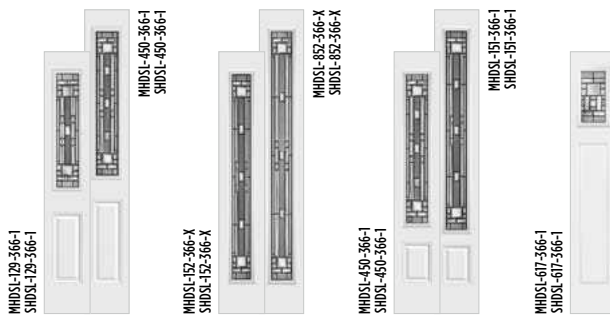

HD STEEL DOORS

TRANSOM

T-366

Belleville. Mahogany Textured with Zavalla. Glass / Doors BMT-122-537-X / Sideites BMTSL-152-537-X

Zavalla Glass

537 - P
PLATINUM CAMING

EXPO

IRON