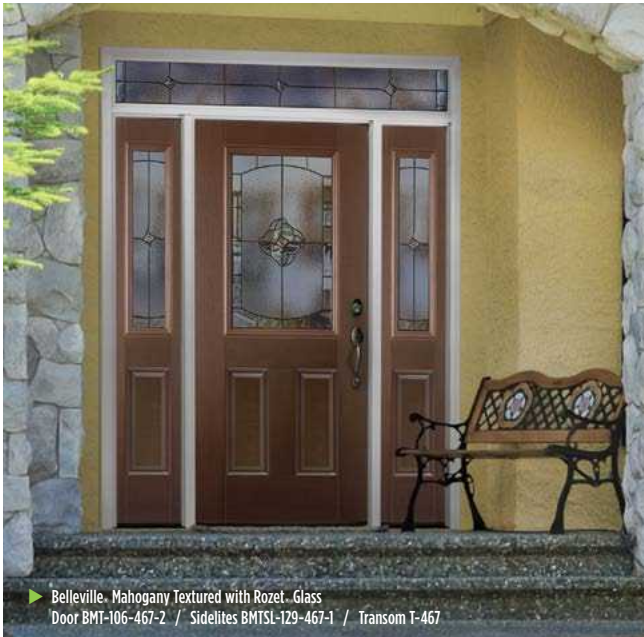

Rozet. Glass

467 - AB
ANTIQUE BLACK

EXPO

IRON

CLASSIC

TEXTURES

LINEA

ESSENTIA