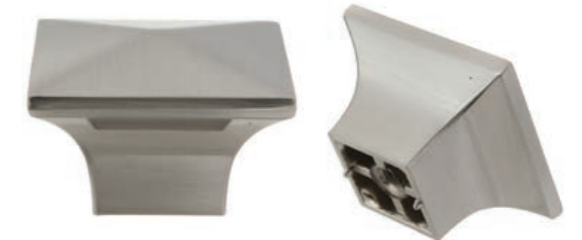

PC - Polished Chrome

SN - Satin Nickel

K-53082
32mm Pyramid Top Knob Satin Nickel

CASE QTY	250	WEIGHT/CASE	38 lbs
BOX QTY	25	PROJECTION	22mm
LENGTH	32mm	WIDTH	32mm

Available Colors	Item Number
Oil Rubbed Bronze	K-53082.10B
Polished Chrome	K-53082.PC
Satin Nickel	K-53082.SN