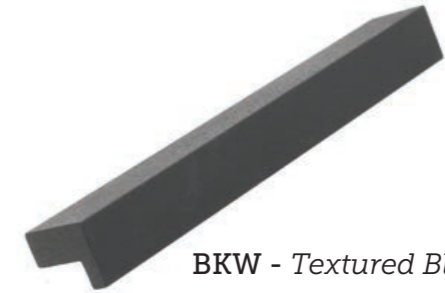

Item Number

P-80215.BKW
P-80215.DN
P-80215.SN