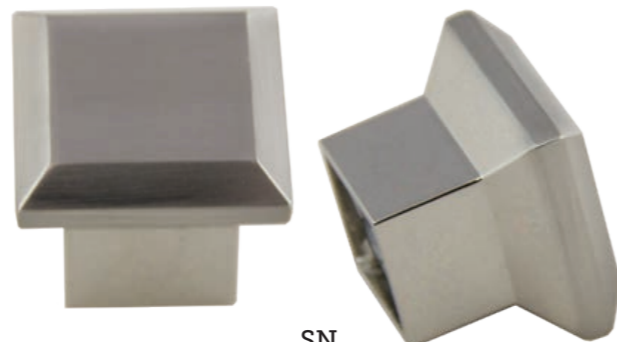

Available Colors

Oil Rubbed Bronze
Satin Nickel

Item Number

P-91498.10B
P-91498.SN

RG
Rose Gold

SN
Satin Nickel

10B
Oil Rubbed
Bronze

K-91090