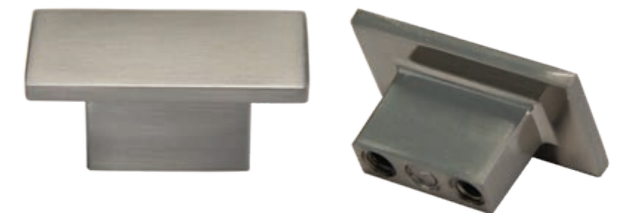

K-81021.SN
22x40mm 16mm C/C Rectangular Knob
Satin Nickel W/1-3/4" Breakaway Screw

CASE QTY	250	WEIGHT/CASE	21 lbs
BOX QTY	25	PROJECTION	19mm
LENGTH	40mm	WIDTH	22mm