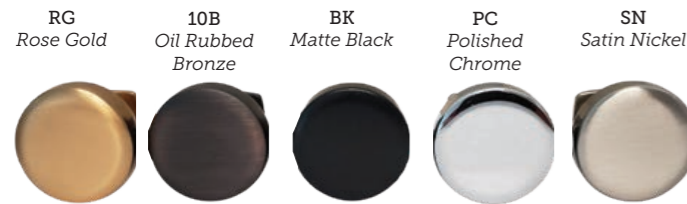

K-1218

32mm Round Flat Top

CASE QTY	250	WEIGHT/CASE	44 lbs
BOX QTY	25	PROJECTION	30mm
LENGTH	32mm	WIDTH	32mm

Available Colors	Item Number
Oil Rubbed Bronze	K-1218.10B
Matte Black	K-1218.BK
Dark Pewter	K-1218.DP
Polished Chrome	K-1218.PC
Rose Gold	K-1218.RG
Satin Nickel	K-1218.SN