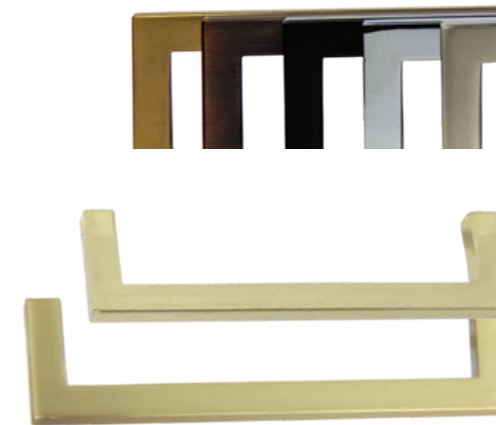

P-87229 ✓

Square Pull 192mm CC

CASE QTY	100	WEIGHT/CASE	37 lbs
BOX QTY	25	PROJECTION	35mm
LENGTH	201mm	WIDTH	9.8mm

Available Colors	Item Number
Oil Rubbed Bronze	P-87229.10B
Matte Black	P-87229.BK
Dark Pewter	P-87229.DP
Polished Chrome	P-87229.PC
Rose Gold	P-87229.RG
Satin Nickel	P-87229.SN

P-87300 ✓

Square Pull 224mm CC

CASE QTY	50	WEIGHT/CASE	20 lbs
BOX QTY	10	PROJECTION	35mm
LENGTH	233mm	WIDTH	9.8mm

Available Colors	Item Number
Oil Rubbed Bronze	P-87300.10B
Matte Black	P-87300.BK
Satin Nickel	P-87300.SN

P-87140.SN ✓

Bar Pull 280mm CC Satin Nickel

CASE QTY	100	WEIGHT/CASE	42 lbs
BOX QTY	25	PROJECTION	28mm
LENGTH	289mm	WIDTH	9.8mm

P-87328.SN ✓

Square Pull 320mm CC Satin Nickel

CASE QTY	100	WEIGHT/CASE	43 lbs
BOX QTY	10	PROJECTION	28mm
LENGTH	329mm	WIDTH	9.8mm