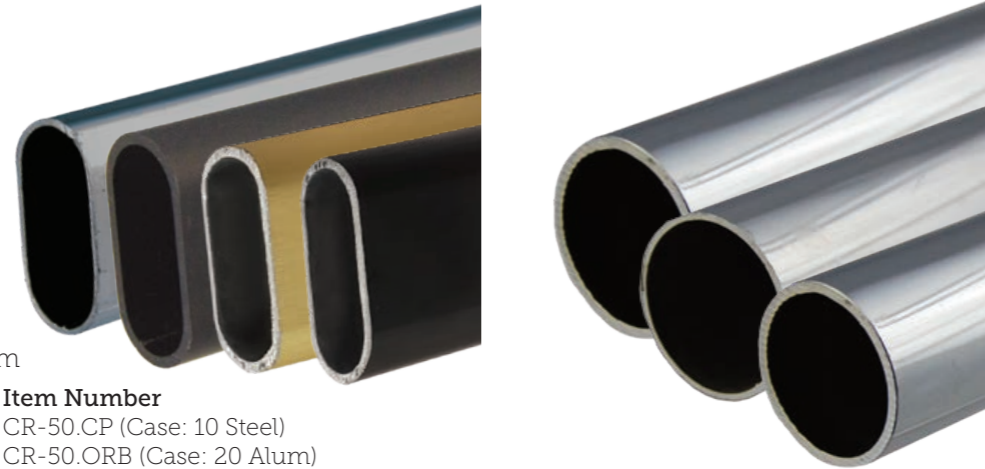

CW-TY30.BP

Tie & Belt Hook Brass Plated; 22mmx35mm

CASE QTY	2,000	WEIGHT/CASE	39 lbs
BOX QTY	BULK	PROJECTION	35mm
LENGTH	22mm	WIDTH	4mm

CW-TY30.CP

Tie & Belt Hook Chrome Plated; 22mmx35mm

CASE QTY	2,000	WEIGHT/CASE	29 lbs
BOX QTY	BULK	PROJECTION	35mm
LENGTH	22mm	WIDTH	4mm