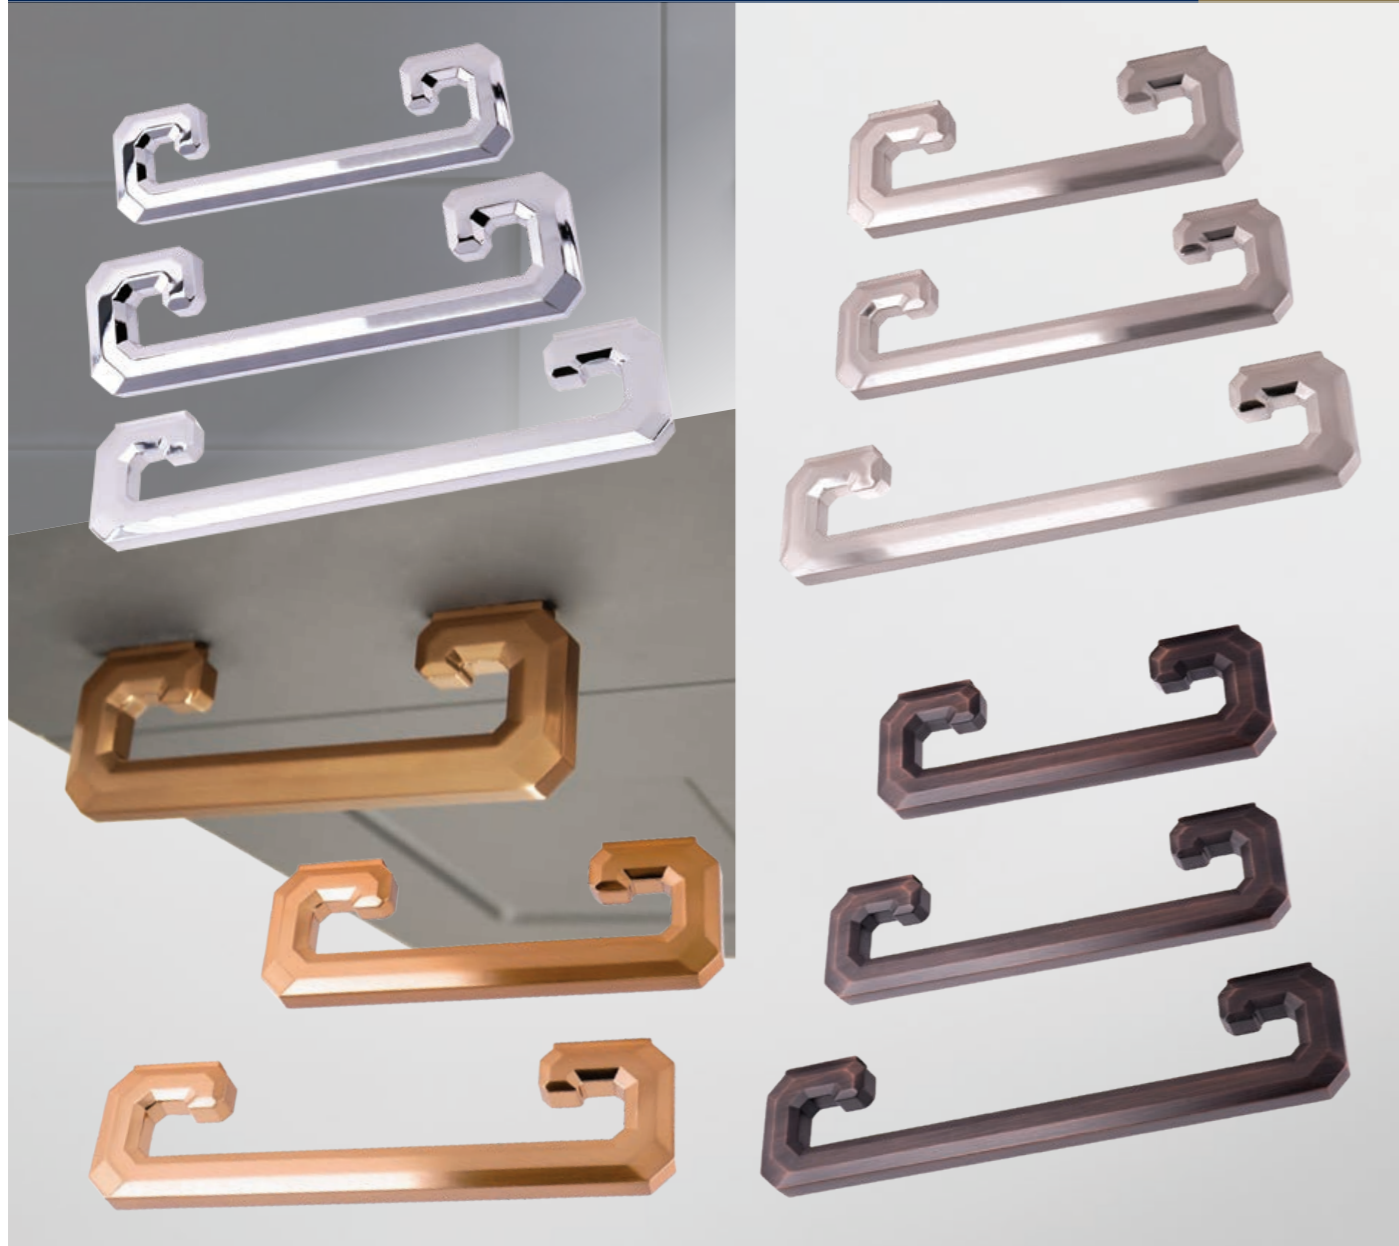

- Oil Rubbed Bronze
- Matte Black
- Dark Pewter
- Polished Chrome
- Rose Gold
- Satin Nickel

Item Number

- P-95096.10B
- P-95096.BK
- P-95096.DP
- P-95096.PC
- P-95096.RG
- P-95096.SN

P-95128

Florence Pull 128mm CC