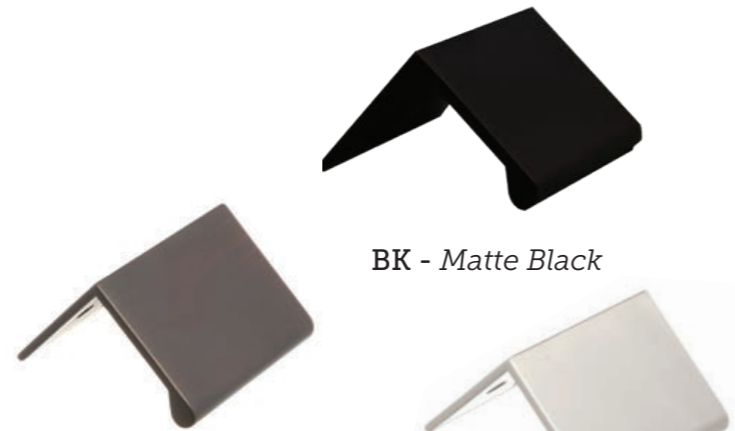

Tab Pulls

P-1876

Aluminum Tab Pull 60mm C/C 76mm OL

CASE QTY	250	WEIGHT/CASE	19 lbs
BOX QTY	25	PROJECTION	38mm
LENGTH	76mm	WIDTH	41mm

Available Colors

Oil Rubbed Bronze
Matte Black
Satin Nickel

Item Number

P-1876.10B
P-1876.BK
P-1876.SN

P-80014

2" Edge Pull

CASE QTY	250	WEIGHT/CASE	41 lbs
BOX QTY	25	PROJECTION	37mm
LENGTH	37mm	WIDTH	50mm

Available Colors

Oil Rubbed Bronze
Matte Black
Satin Nickel

Item Number

P-80014.10B
P-80014.BK
P-80014.SN

10B - Oil Rubbed Bronze

BK - Matte Black

K-1667

Bar Knob 32mm CC x 48mm

CASE QTY	250	WEIGHT/CASE	48 lbs
BOX QTY	25	PROJECTION	22.4mm
LENGTH	48mm	WIDTH	48mm

Available Colors

Oil Rubbed Bronze
Polished Chrome
Satin Nickel