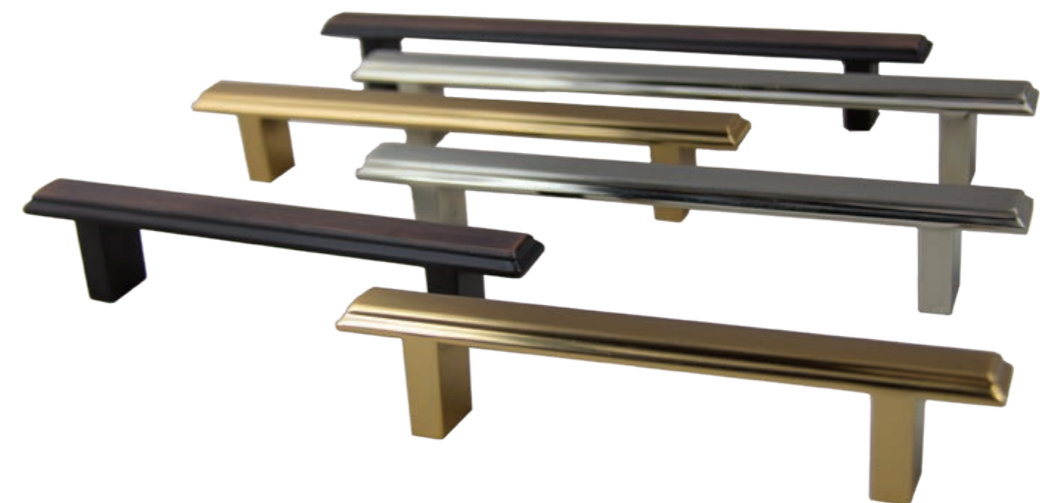

K-81361.10B
K-81361.BK
K-81361.PC
K-81361.RG
K-81361.SN

RG
Rose Gold

10B
Oil Rubbed
Bronze

BK
Matte Black

PC
Polished
Chrome

SN
Satin Nickel

K-92230 & K-92430

Recommended knobs for this Collection.
See page 13 to see complete description
and finish availability.