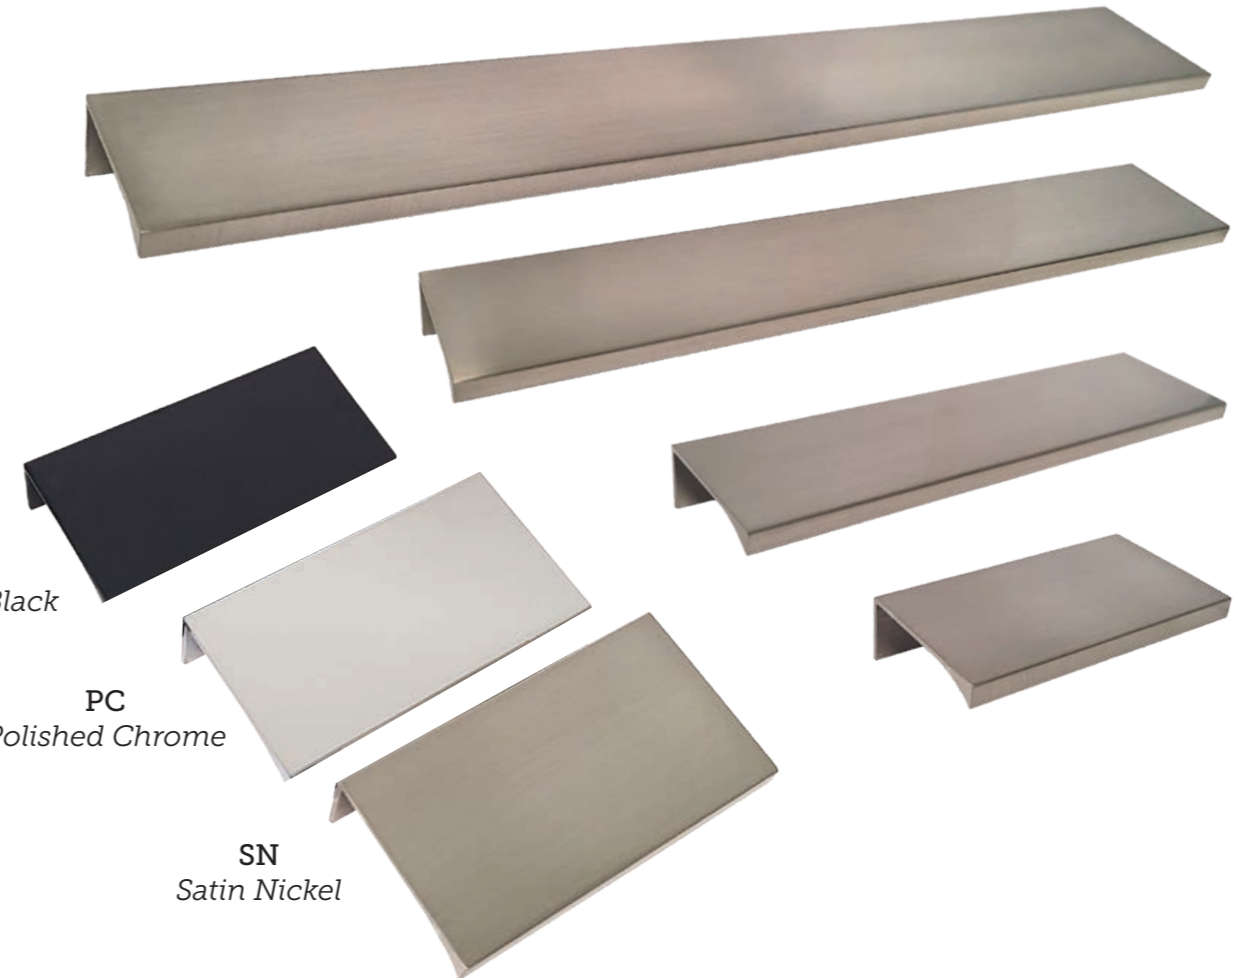

BK - Matte Black

DACM - Weathered Black

PC - Polished Chrome

SIM - Antique Silver

SN - Satin Nickel

Tab Pulls

BK
Matte Black

PC
Polished Chrome