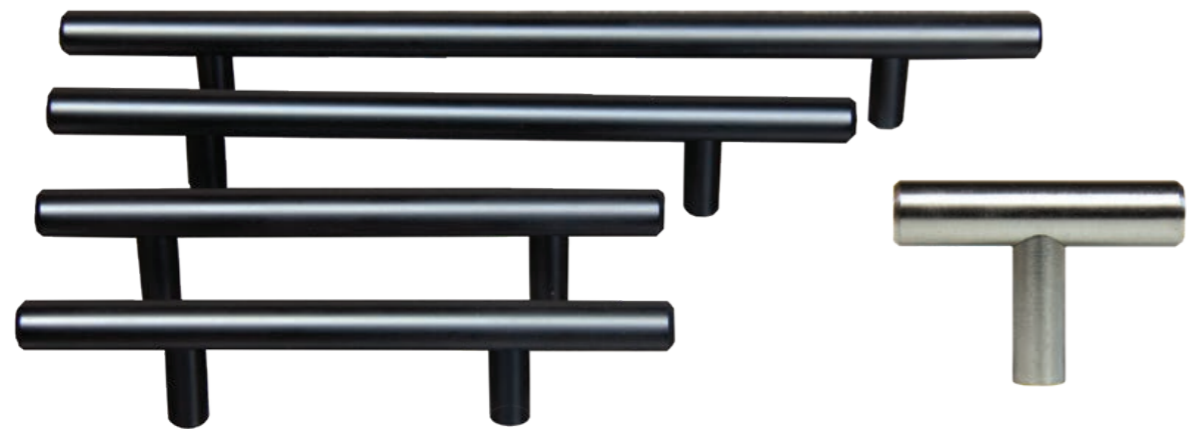

Bar Pull Collection

K-102

Bar Pull Knob 2" OL x 12mm Dia.

CASE QTY	250	WEIGHT/CASE	36 lbs
BOX QTY	25	PROJECTION	35mm
LENGTH	2"	WIDTH	12mm

Available Colors	Item Number
Oil Rubbed Bronze	K-102.10B
Matte Black	K-102.BK
Polished Chrome	K-102.PC
Rose Gold	K-102.RG
Satin Nickel	K-102.SN