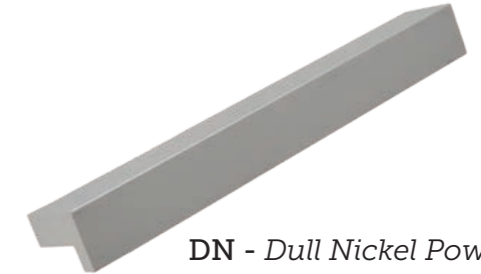

BKW - Textured Black

DN - Dull Nickel Powder

P-80846

Waterfall Pull 96mm CC x 6-3/4" OL

CASE QTY	250	WEIGHT/CASE	36 lbs
BOX QTY	25	PROJECTION	18mm
LENGTH	172mm	WIDTH	18mm

Available Colors

Oil Rubbed Bronze
Matte Black
Satin Nickel

Item Number

P-80846.10B
P-80846.BK
P-80846.SN