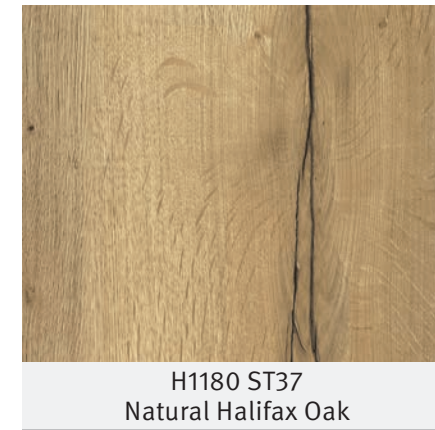

PerfectSense Lacquered panels

PerfectSense lacquered panels are melamine resin coated MDF panels, which are finished in a process matching the surface. Due to the CCI UV coating technology, they clearly stand out from conventional lacquered boards. The surfaces are resistant to micro-scratches and retain their gloss or matte effects.