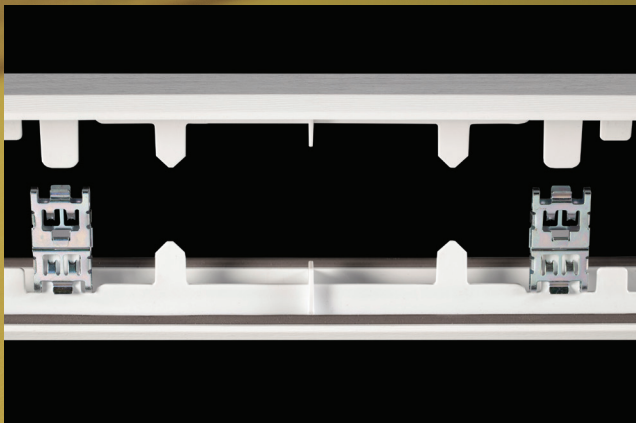

## Meet ZEEL®

**A minimal design with endless opportunities.**

ZEEL is a sleek, versatile frame designed to be stained or painted that blends seamlessly into the entry door, allowing the doorglass to take center stage. This **clean, low-profile look** offers an alternative to flush glazed doors that provides the benefits of a frame system with the style homeowners desire.

Traditional frames can warp when subject to severe temperature changes or direct sunlight exposure, especially when painted dark colors.

**FiberMate Plus® is our strongest material yet** and exceeds performance expectations in extreme environments.

**ZEEL eliminates the need for screws** and cumbersome screw hole covers with an innovative clip system. This allows each frame to sit flush, streamlining installation and greatly reducing installation time and effort. This efficient installation offers an alternative to costly flush glazed doors.