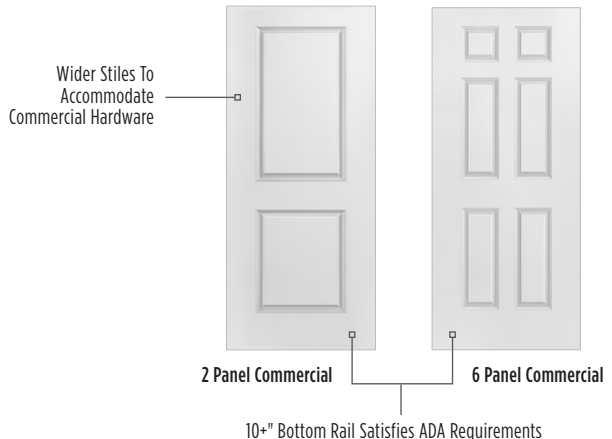

Cheyenne / 2 Panel Camber-Top Plank

2 Panel Square

- ▶ Familiar designs with universal appeal add a defining element to any space
- ▶ Perfect for painting
- ▶ Full range of passage and bifold doors
- ▶ Safe 'N Sound, solid core construction available for better durability and sound reduction with the heft and feel of a wood door
- ▶ 20-minute fire-rated doors available for select heights and designs (1-3/4" width only)