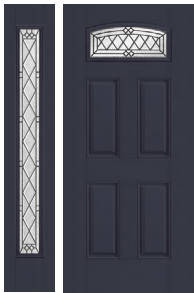

Belleville. Smooth Camber-Top Fan Lite in SW Naval Door BLS-137-338-4 Sidelite BLSSL-152-338-X