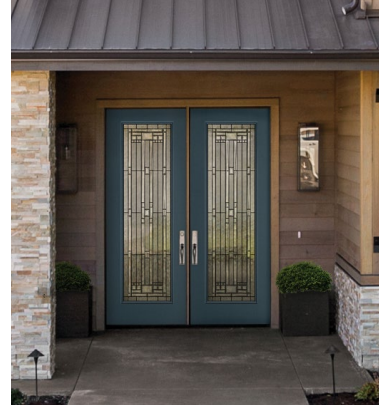

Transitional pg. 23

A versatile mix of modern and traditional elements

Belleville. Smooth Full Lite with Naples Glass in SW Secret Cove Door BLS-810-366-X