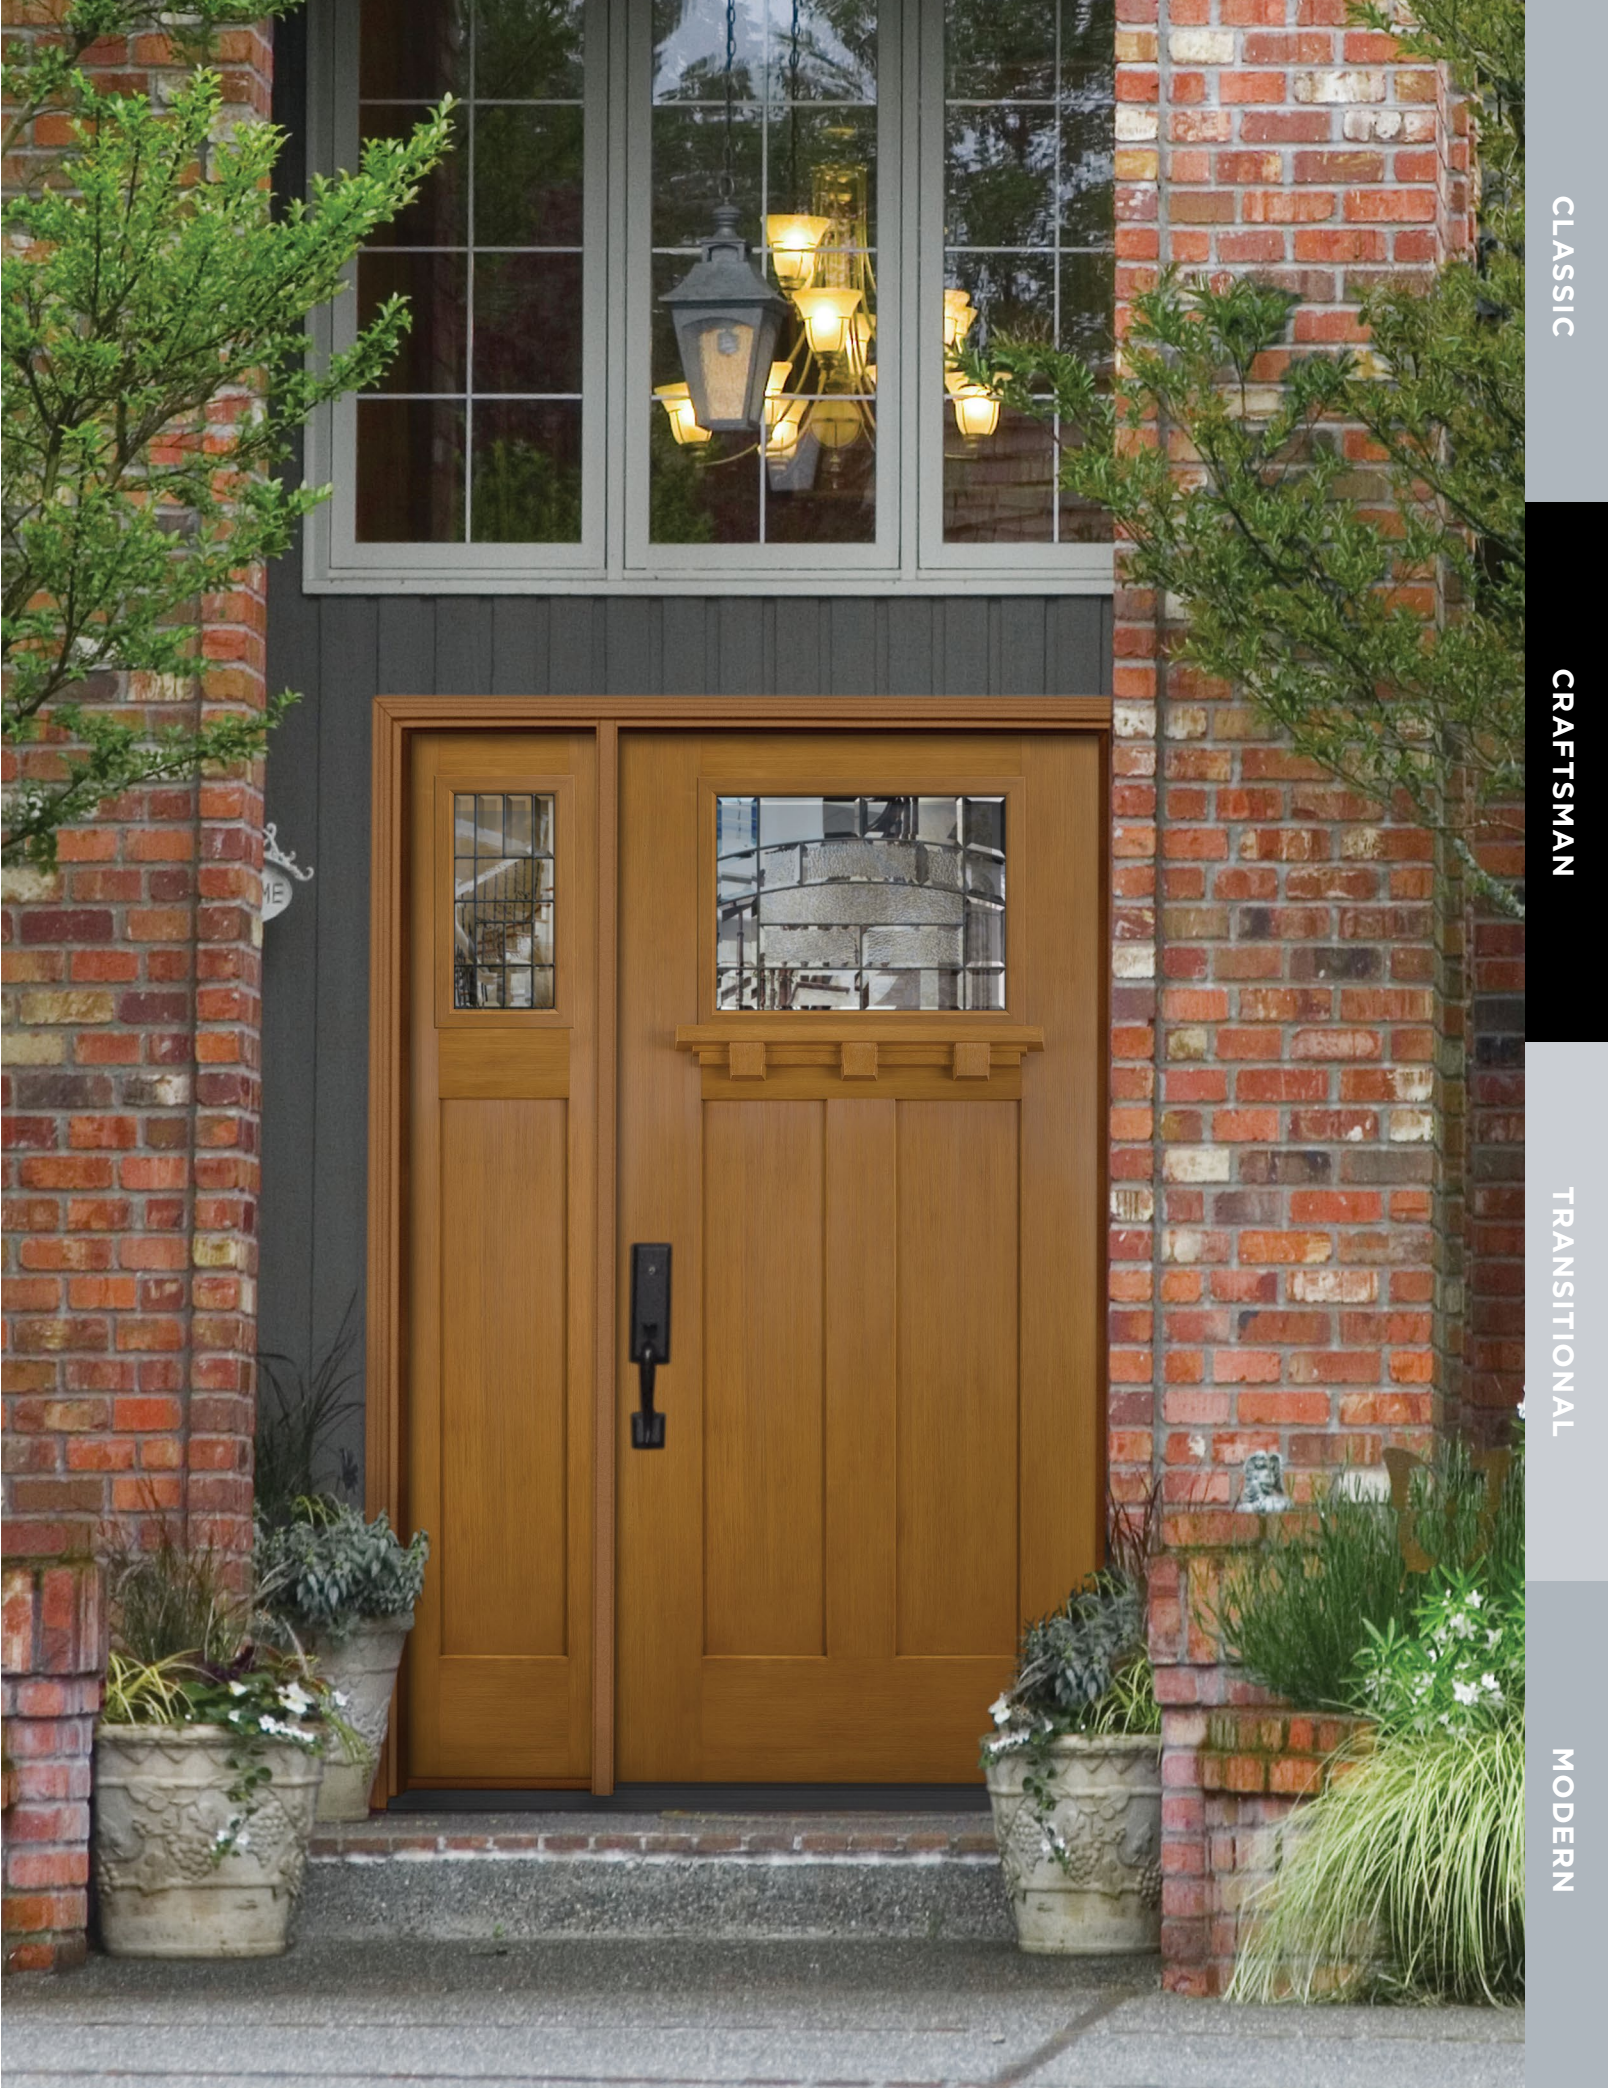

CLASSIC

CRAFTSMAN

TRANSITIONAL

MODERN