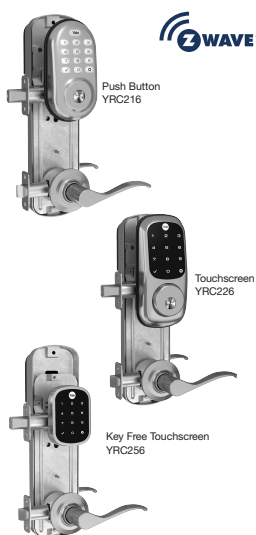

Assure Lock[®] Interconnected

Electronic Locksets

Lose Your Keys. For Good.®

Assure Lock Interconnected

Yale Real Living® Assure Lock® Interconnected combines electronic deadbolts with the convenience of a passage lever for panic proof egress. A key free solution for multi-family housing.

- ▶ Lock and unlock without the hassle of keys using the backlit touchscreen or push button keypads.
- ▶ Property managers can forget the days of rekeying costs by deleting old pin codes and programming new codes for tenants.
- ▶ Simple to install. Field adjustable handing. Available in 4" or 5 1/2" center to center – for use in most applications.
- ▶ Sleek, modern design available in a variety of finishes and lever designs
- ▶ Available with Z-Wave Plus for integration into existing alarm or automation systems.

Product Specifications	Yale Real Living Assure Lock Interconnected
Door Prep	2 1/8" face bore, 1" edge bore 4" or 5 1/2" center to center 1 3/8" to 1 3/4" door thickness
ANSI/BHMA Grading	Grade 2
Users	25 Pin Codes; 250 Z-Wave
Handing	Field Adjustable
Keying Options	KW KD standard; KW KA SC KD; SC KA PARA SFIC (touchscreen only) core sold separately
Weather Resistant Gasket	Standard
Keypad	Touchscreen or Push Button
Power Source	4 AA Batteries (included)
Available Finishes	Polished Brass; Satin Nickel; Oil Rubbed Bronze