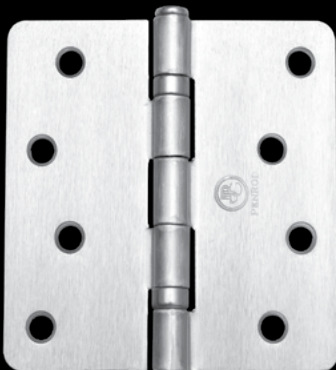

RIVETED FOR OUTSWING

ITEM#	DESCRIPTION	CODES	REFERENCE
M27076	OLD WORLD BRONZE	OWB	MH4.0BBCG1/4-1/40WBRV9
M27235	FLAT BLACK	US19	MH4.0BBCG1/4-1/4FBRV9