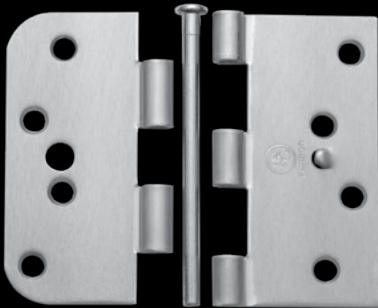

4.0" x 4.0"
5/8" RADIUS x SQUARE CORNER
UNASSEMBLED WITH SAFETY STUD

BULK PACKED 100 PIECES PER MASTER
MASONITE PREP 2.2 MM

ITEM#	DESCRIPTION	CODES	REFERENCE
M19205	SATIN NICKEL	US15	MH4.0UNGE5/8-SQ SNSTD
M24892	WHITE PRIMED	USP	MH4.0UNGE5/8-SQ WPSTD
M14964	ZINC DICHROMATE	US2D	MH4.0UNGE5/8-SQ ZCSTD