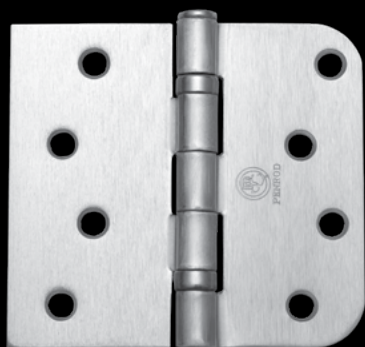

4.0" x 4.25" 5/8" RADIUS x SQUARE CORNER BALL BEARING ASSEMBLED

BULK PACKED 100 PIECES PER MASTER

MASONITE PREP 2.5 MM

LEFT HANDED

ITEM#	DESCRIPTION	CODES	REFERENCE
M25208	ANTIQUE BRASS	US5	MH4.0BLCG5/8-SQAB1/4
M25119	BRIGHT BRASS	US3	MH4.0BLCG5/8-SQBB1/4
M25120	COLONIAL BRONZE - DARK	US10BD	MH4.0BLCG5/8-SQCB1/4
M25369	DULL CHROME	US26D	MH4.0BLCG5/8-SQDC1/4
M25121	SATIN NICKEL	US15	MH4.0BLCG5/8-SQSN1/4
M25122	ZINC DICHROMATE	US2D	MH4.0BLCG5/8-SQZC1/4
M26311	BRIGHT CHROME	US26	MH4.0BLCG5/8-SQCM1/4