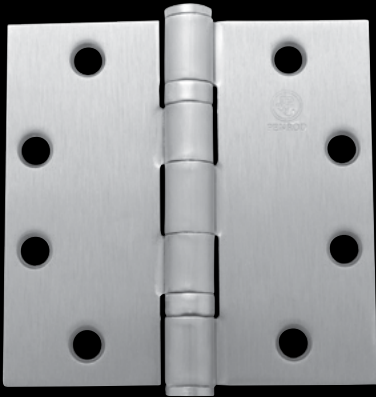

5" x 5" BALL BEARING SQUARE CORNER STAINLESS STEEL BASED ASSEMBLED NON-REMOVABLE PIN

PACKED 3 PIECES PER INNER AND 48 PIECES PER MASTER

EACH INNER PACKED WITH 24 #12 x 1" FLY CUT SCREWS
AND 24 #10 x 5/8" MACHINE SCREWS

COMMERCIAL GAUGE 0.145

ITEM#	DESCRIPTION	CODES	REFERENCE
M26478	COLONIAL BRONZE	US10BD	MH5.OBBTPSQ-SQCBNRP SSE
M26479	SATIN NICKEL	US15	MH5.OBBTPSQ-SQSNNRP SSE