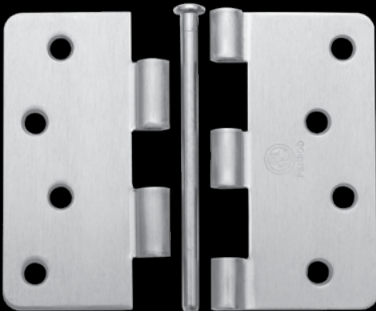

4.0" x 4.0"
1/4" RADIUS x 1/4" RADIUS
UNASSEMBLED

BULK PACKED 100 PIECES PER MASTER

TAYLOR PREP

ITEM#	DESCRIPTION	CODES	REFERENCE
M24981	COLONIAL BRONZE - DARK	US10BD	MH4.0UNPC1/4-1/4CB#9
M10995	DULL BRASS	US4	MH4.0UNPC1/4-1/4DB#9
M24982	SATIN NICKEL	US15	MH4.0UNPC1/4-1/4SN#9
M10997	ZINC DICHROMATE	US2D	MH4.0UNPC1/4-1/4ZC#9