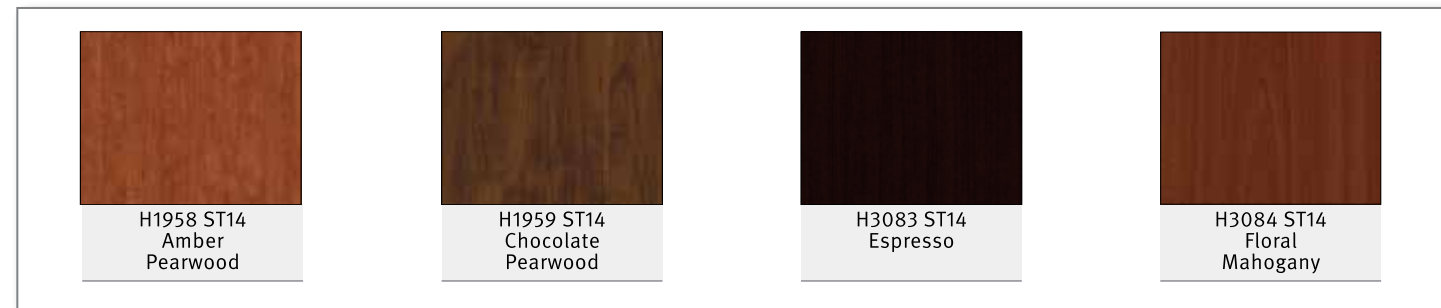

End-grain Edgebanding

The End-grain Edgebanding has the look and feel of sawn timber, complete with its annual rings, for a highly authentic result. They are available in several decors chosen for their highly natural wood effect, and perfectly complement the Feelwood textures.

Mid-West Region In-Stock Colors

Price Group 1

Price Group 3

Price Group 4

Price Group 5

Price Group 6

Price Group 7

Mid-West Region In-Stock Colors (contd.)

Price Group 8

H1176 ST37
White
Halifax Oak

H1180 ST37
Natural
Halifax Oak

H1181 ST37
Tobacco
Halifax Oak

H1210 ST33
Grey-Beige
Tossini Elm

H1212 ST33
Brown
Tossini Elm

H1220 ST33
Hazelnut
Tossini Elm

H1221 ST33
Espresso
Tossini Elm