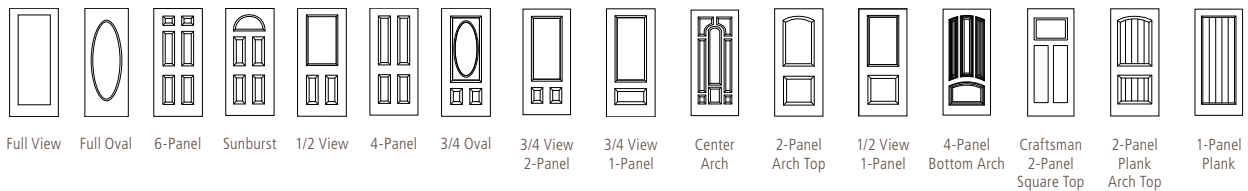

1 Choose Door Type

Fiberglass

The look of wood without the upkeep. Provides greater panel detail for an improved appearance and won't warp, dent or rust.

Steel Doors

Economical, low-maintenance choice that provides strength and style.

2 Choose Door Panel Style

Personalize your home with a door that suits your home's architecture. Here are just a few options.

3 Choose Doorglass

Enhance curb appeal and brighten your entryway with glass. Choose from decorative or clear options or with grilles and blinds. A variety of caming options and privacy levels are available to suit your taste and style.