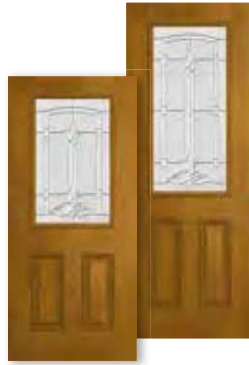

1/2 View 2-Panel

Door	2'8"	2'10"	3'0"
DF-684BT	•	•	•
DF7-684BT	•	•	•
DF8-684BT	•	•	•