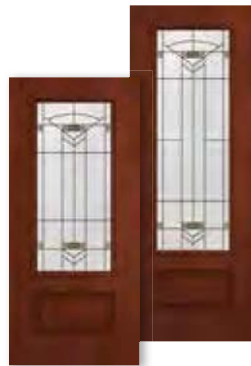

3/4 View 1-Panel

Door	2'8"	2'10"	3'0"
DM-607GRF-1P	•	•	•
DM8-607GRF-1P	•	•	•