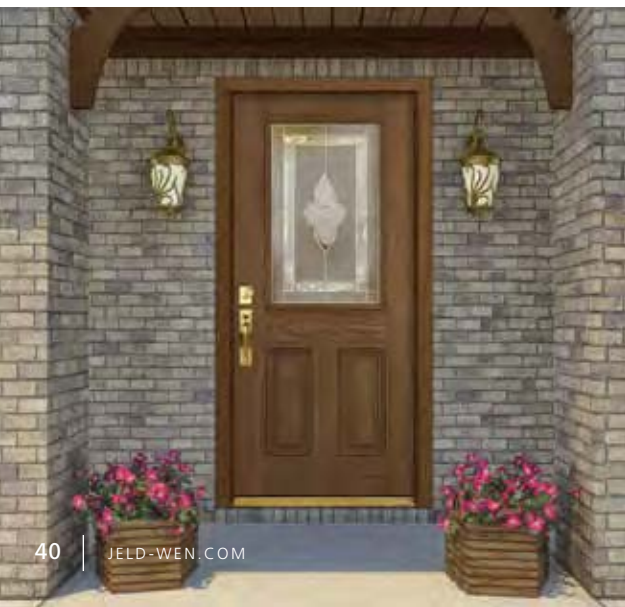

6'8", 7'0" and 8'0" Doors and Sidelights

Full View

Door	2'6"	2'8"	2'10"	3'0"
DO-686MN	•	•	•	•
DO7-686MN	•	•	•	•

Full Oval

Door	2'8"	2'10"	3'0"
DO-919MN	•	•	•
DO7-919MN	•	•	•
DO8-919MN	•	•	•

3/4 View 2-Panel

Door	2'8"	2'10"	3'0"
DO-607MN	•	•	•

3/4 View 1-Panel

Door	2'8"	2'10"	3'0"
DO-607MN-1P	•	•	•
DO8-607MN-1P	•	•	•

1/2 View 2-Panel

Door	2'8"	2'10"	3'0"
DO-684MN	•	•	•
DO8-684MN	•	•	•

Twin 1/2 View

Door	2'8"	2'10"	3'0"
DO-692MN	•	•	•

1/2 View Round Top

Door	2'8"	2'10"	3'0"
DO-637MN	•	•	•

3/4 Oval

Door	2'8"	2'10"	3'0"
DO-949MN	•	•	•

3/4 Oval Scroll

Door	2'10"	3'0"
DO-949MN-2S	•	•

Camber Top

Door	2'8"	2'10"	3'0"
DO-648MN	•	•	•