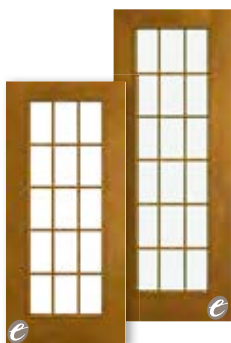

6'8", 7'0" and 8'0" Doors and Sidelights

Full View 15-Lite
(18-Lite - 8'0")

Door	2'6"	2'8"	2'10"	3'0"
DF-686FG15	•	•	•	•
DF7-686FG15		•	•	•
DF8-686FG18		•	•	•