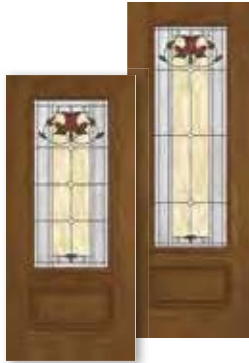

6'8", 7'0" and 8'0" Doors and Sidelights

Full View

Door	2'8"	2'10"	3'0"
DO-686BLF	•	•	•
DO7-686BLF	•	•	•

3/4 View 2-Panel

Door	2'8"	2'10"	3'0"
DO-607BLF	•	•	•

3/4 View 1-Panel

Door	2'8"	2'10"	3'0"
DO-607BLF-1P	•	•	•
DO8-607BLF-1P	•	•	•