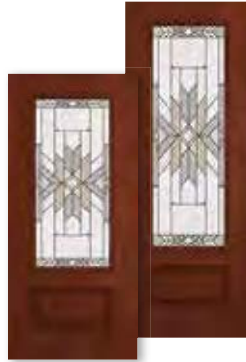

3/4 View 1-Panel

Door	2'8"	2'10"	3'0"
DM-607MOH-1P	•	•	•
DM8-607MOH-1P	•	•	•