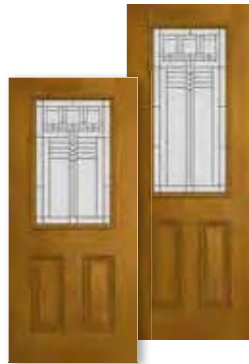

Craftsman SL

Sidelight	1'0"	1'2"
DFC-820KP	•	•
DFC7-820KP	•	•

Craftsman Full View SL

Sidelight	1'0"	1'2"
DFC-819KP	•	•
DFC7-819KP	•	•

6'8", 7'0" and 8'0" Doors and Sidelights

Full View

Door	2'6"	2'8"	2'10"	3'0"
DF-686KP	•	•	•	•
DF7-686KP		•	•	•
DF8-686KP		•	•	•