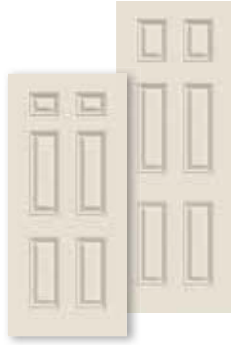

6-Panel

Door	2'6"	2'8"	2'10"	3'0"
SP-60	•	•	•	•
SP7-60		•	•	•
SP8-60		•	•	•