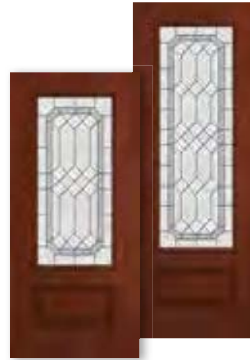

3/4 View 1-Panel

Door	2'8"	2'10"	3'0"
DM-607ME-1P	•	•	•
DM8-607ME-1P	•	•	•

DM-607ME-1P Brass or Nickel Only