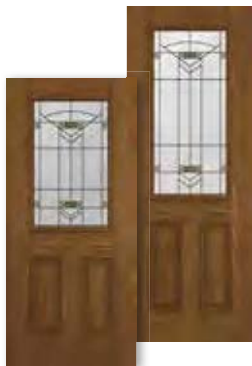

1/2 View 2-Panel