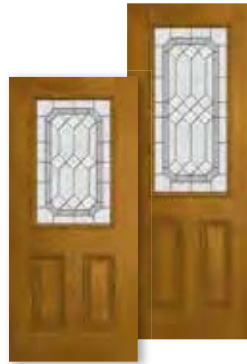

1/2 View 2-Panel

Door	2'8"	2'10"	3'0"
DF-684ME	•	•	•
DF7-684ME	•	•	•
DF8-684ME	•	•	•

DF8 - Brass or Nickel Only