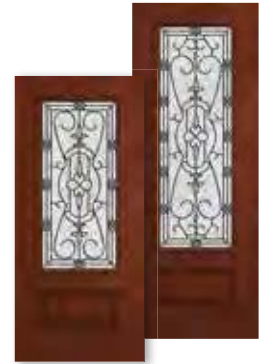

3/4 View 1-Panel

Door	2'8"	2'10"	3'0"
DM-607JA-1P	•	•	•
DM8-607JA-1P	•	•	•