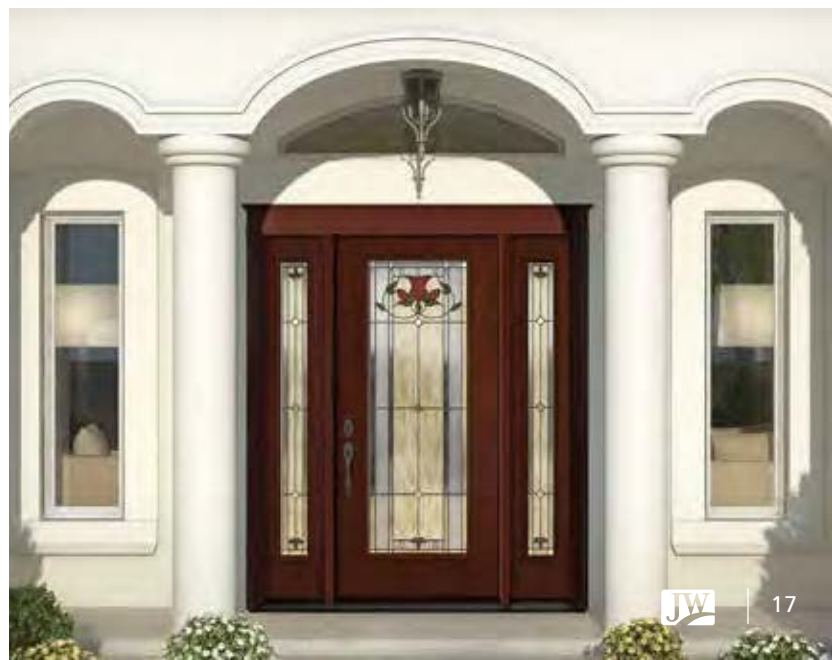

Full View SL

Sidelight	1'0"	1'2"
DM-690BLF	•	•
DM7-690BLF	•	•

3/4 View SL

Sidelight	1'0"	1'2"
DM-422BLF	•	•
DM8-422BLF	•	•

1/2 View SL

Sidelight	1'0"	1'2"
DM8-692BLF	•	•

DM = 6'8" DM7 = 7'0" DM8 = 8'0"
DMC = 6'8" DMC7 = 7'0"