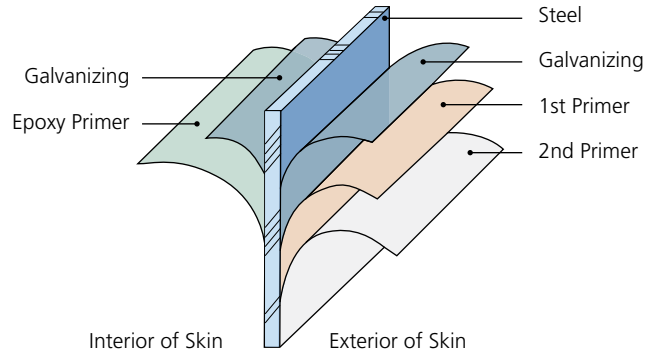

Fiberglass Doors

Design-Pro Door Collection

The Design-Pro Collection is carefully crafted to resemble natural wood graining. High definition panels with wider profiles provide more depth and authenticity than traditional fiberglass doors. Registration lines between the stiles and rails complete the look of a real wood door. All Design-Pro Series doors are constructed with aesthetics, energy efficiency and low maintenance in mind.

Mahogany

Oak

Fir

Smooth

Smooth-Pro Door Collection

JELD-WEN offers a wide array of Smooth-Pro designs built with the same high definition panels and wider profiles found in our Design-Pro Series. Because each Smooth-Pro door contains a light paint-brush-stroke texture, doors arrive ready for paint without the need for sanding or scuffing the surface. Many Smooth-Pro designs are available Direct Glazed, offering wider viewing areas.

Steel Doors

JELD-WEN Steel exterior doors are durable and affordable. They include wood stiles and rails with mitred top corners to prevent water absorption. Galvanized steel facings are factory primed with neutral, low-sheen, baked-on enamel primer for easy finishing.

Contours™ Premium Steel

Contours premium steel doors offers steel performance with an upscale design. Our exclusive high-definition beaded sticking panel profile and other panel profiles in selected designs provide curb appeal to most any home style. Optional steel edge construction is available for added durability and fire ratings up to 90 minutes.