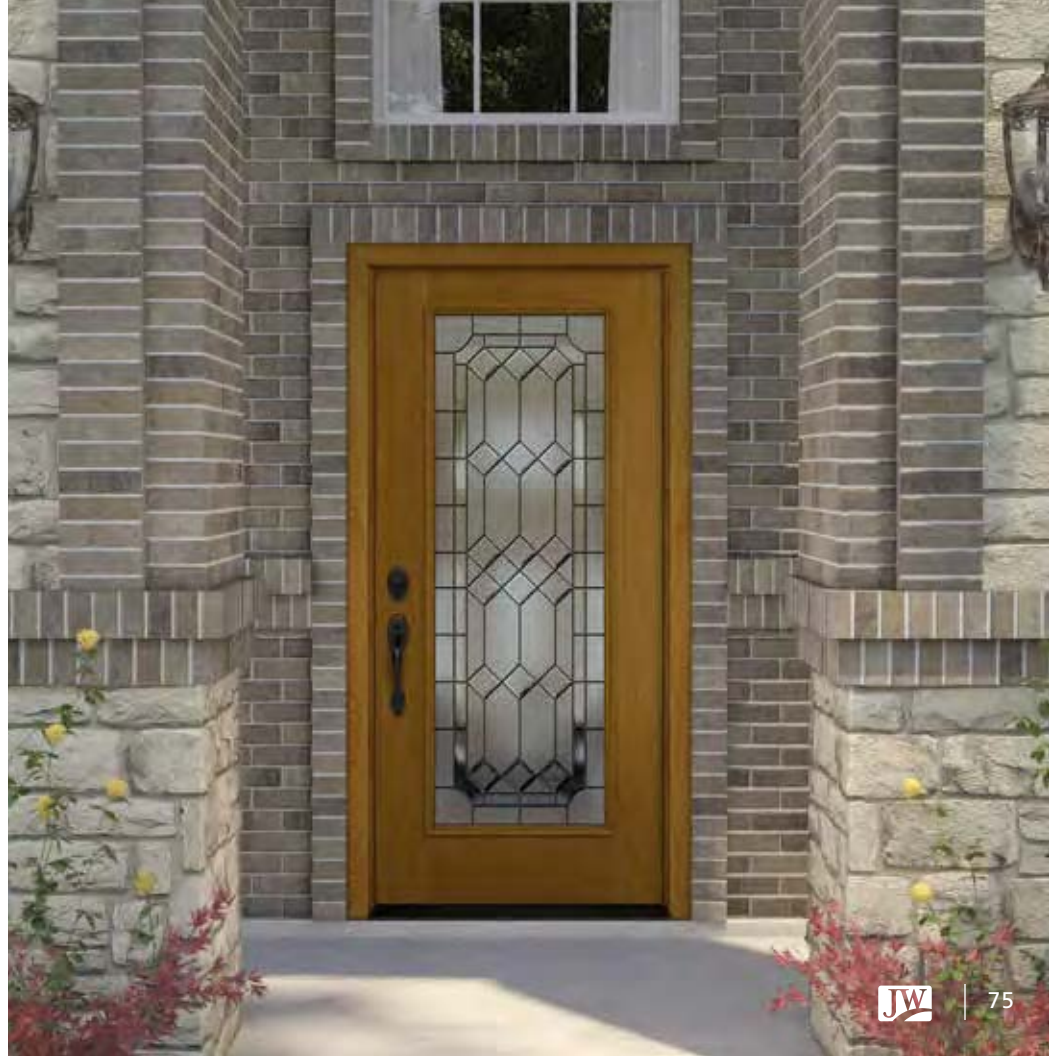

MAJESTIC

Majestic (ME)

Glass Textures:
Glue Chip Bevels
Glue Chip Glass
Gray Soft Wave Glass

Privacy Rating | 6

Transoms - "Direct Set"

Rectangular 507ME (Brass & Nickel Caming Only)
(Fits above 3'-0" door w/ (2) 14" sidelights) —
15-1/2" frame height

Rectangular 521ME
(Fits above 3'-0" door w/ (2) 12" sidelights) —
13-1/2" frame height

Elliptical 578ME
(Fits above 3'-0" door w/ (2) 12" sidelights) —
13-1/2" frame height

6'8", 7'0" and 8'0" Doors and Sidelights

Door	2'6"	2'8"	2'10"	3'0"
DF-686ME	•	•	•	•
DF7-686ME		•	•	•
DF8-686ME		•	•	•

2'6" and DF8 Brass or Nickel Only

Door	2'8"	2'10"	3'0"
DF-684ME	•	•	•
DF7-684ME	•	•	•
DF8-684ME	•	•	•

DF8 - Brass or Nickel Only

Door	2'8"	2'10"	3'0"
DF-684ME-1P	•	•	•
DF7-684ME-1P	•	•	•
DF8-684ME-1P	•	•	•

DF8 - Brass or Nickel Only

Door	2'8"	2'10"	3'0"
DF-684ME-1PL	•	•	•
DF7-684ME-1PL	•	•	•
DF8-684ME-1PL	•	•	•

DF8 - Brass or Nickel Only

Sidelight	1'0"	1'2"
DF-690ME	•	•
DF7-690ME	•	•
DF8-690ME	•	•

DF8 - Brass or Nickel Only

Sidelight	1'0"	1'2"
DF-692ME	•	•
DF7-692ME	•	•
DF8-692ME	•	•

DF8 - Brass or Nickel Only