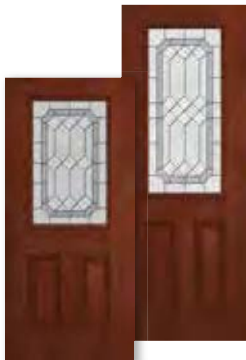

Craftsman SL

Sidelight	1'0"	1'2"
DMC-820GRF	•	•
DMC7-820GRF	•	•

Craftsman Full View SL

Sidelight	1'0"	1'2"
DMC-819GRF	•	•
DMC7-819GRF	•	•

6'8", 7'0" and 8'0" Doors and Sidelights

Full View

Door	2'8"	2'10"	3'0"
DM-686GRF	•	•	•
DM7-686GRF	•	•	•
DM8-686GRF	•	•	•

DM8-686ME Brass or Nickel Only

3/4 View 2-Panel

Door	2'8"	2'10"	3'0"
DM-607ME	•	•	•

Brass or Nickel Only

3/4 View 1-Panel

Door	2'8"	2'10"	3'0"
DM-607ME-1P	•	•	•
DM8-607ME-1P	•	•	•

DM-607ME-1P Brass or Nickel Only