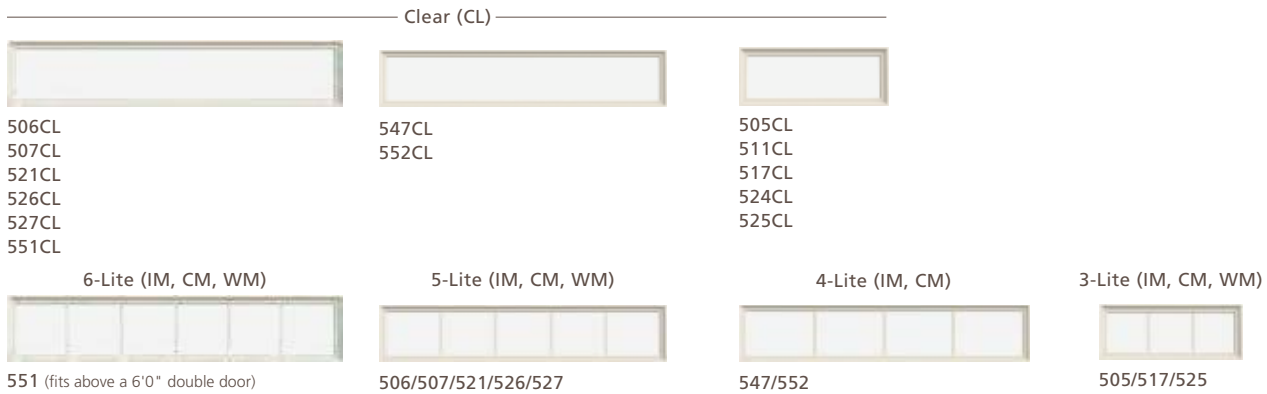

Rectangular

RECTANGULAR TRANSOMS

CLEAR (CL)	INTERNAL MUNTINS (IM)	INTERNAL CONTOURED MUNTINS (CM)	INTERNAL WIDE MUNTINS (WM)	Fits above:	Frame Width	Frame Height
505CL	505IM	—	—	3'-0" Door	37-1/2"	15-1/2"
506CL	506IM	—	—	3'-0" Door w/(2) 12" Sidelights	64-1/2"	15-1/2"
507CL	507IM	507CM-LE	—	3'-0" Door w/(2) 14" Sidelights	68-1/2"	15-1/2"
511CL	—	—	—	2'-8" Door	33-1/2"	15-1/2"
517CL	517IM	517CM-LE	517WM ^A	3'-0" Door	37-1/2"	13-1/2"
521CL	521IM	521CM-LE	521WM ^A	3'-0" Door w/(2) 12" Sidelights	64-1/2"	13-1/2"
524CL	—	—	—	2'-8" Door	33-1/2"	11"
525CL	525IM	—	525WM	3'-0" Door	37-1/2"	11"
526CL	526IM	—	526WM	3'-0" Door w/(2) 12" Sidelights	64-1/2"	11"
527CL	527IM	—	527WM	3'-0" Door w/(2) 14" Sidelights	68-1/2"	11"
547CL	547IM	547CM-LE	—	3'-0" Door w/(1) 12" Sidelight	51"	13-1/2"
551CL	551IM	551CM-LE	551WM	6'-0" Double Door	74-1/4"	13-1/2"
552CL	552IM	—	—	3'-0" Door w/(1) 14" Sidelight	53"	13-1/2"

IM = 5/8" Grille
CM = 11/16" Grille
WM = 7/8" Grille

^A Available in White or Tan Grille

Contact your JELD-WEN dealer for availability of Low-E glass and grille styles with transoms.