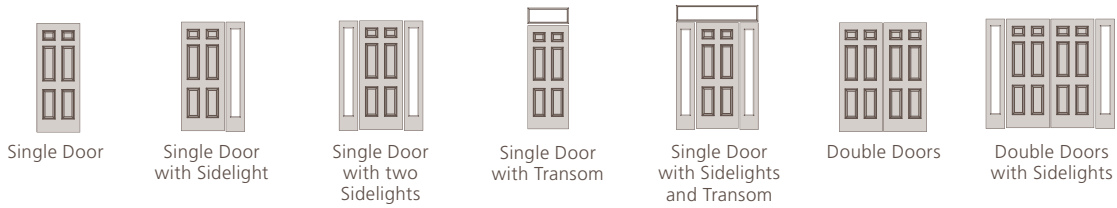

CHOOSING YOUR DOOR SYSTEM

Beyond their clean design | JELD-WEN® exterior doors include many qualities that make them a beautiful choice. They're enduring. They're energy efficient. And they're perfectly low-maintenance. Options like decorative glass or blinds between the glass offer everyday beauty and convenience. Add sidelights or a transom to create your unique entry door system. Here are a few standard system configurations to choose from:

1 Choose Door Type

Fiberglass

The look of wood without the upkeep. Provides greater panel detail for an improved appearance and won't warp, dent or rust.