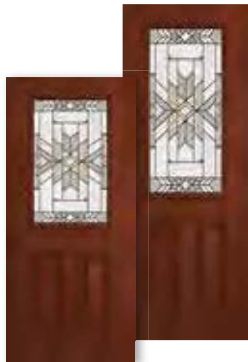

1/2 View 2-Panel

Door	2'8"	2'10"	3'0"
DM-684MOH	•	•	•
DM7-684MOH	•	•	•
DM8-684MOH	•	•	•