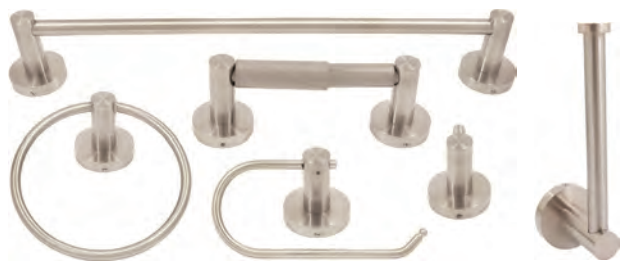

Zurich Collection

Item no.	Description	Case Pack	Retail
Satin Nickel			
4580-15	Towel Ring	50	$21.60
4585-15	18" Towel Bar	20	$37.10
4584-15	24" Towel Bar	20	$38.60
4586-15	30" Towel Bar	20	$40.50
4582-15	Paper Holder	50	$32.80
4583-15	European Paper Holder	50	$21.90
4587-15	Post Paper Holder	50	$23.00
4581-15	Robe Hook	50	$16.20