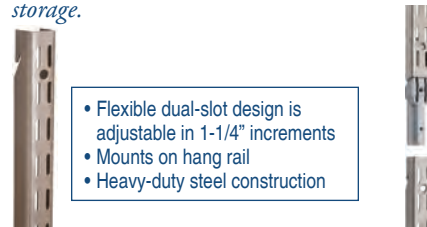

- Flexible dual-slot design is adjustable in 1-1/4" increments
- Mounts on hang rail
- Heavy-duty steel construction

Jeske no.	Item no.	Description	Case Pack	Retail
-----------	----------	-------------	-----------	--------