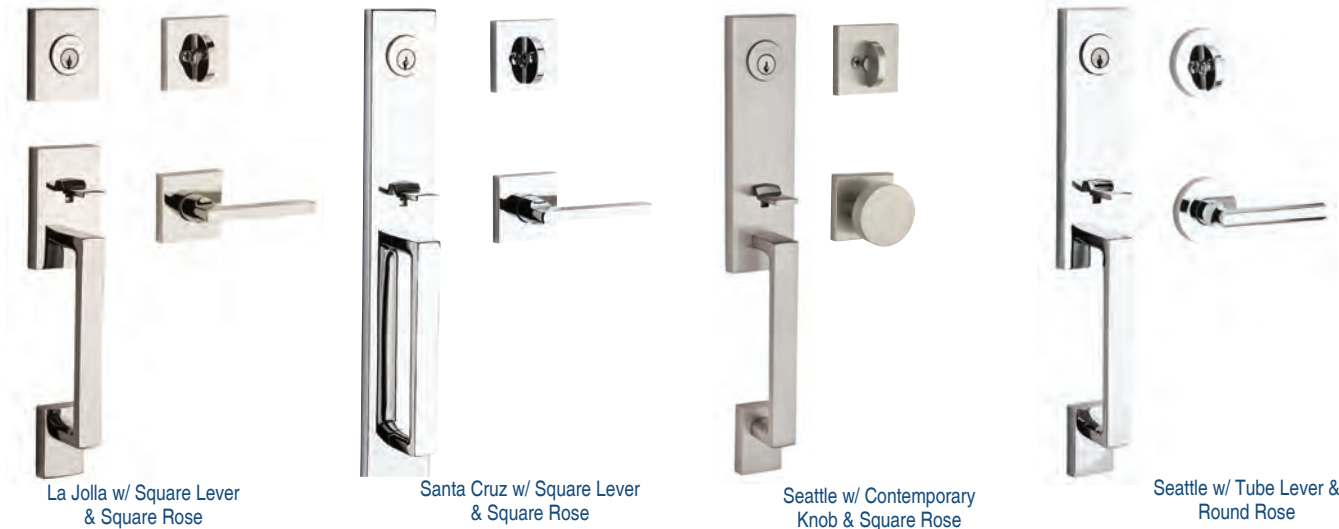

BALDWIN®

RESERVE™

La Jolla w/ Square Lever & Square Rose

Santa Cruz w/ Square Lever & Square Rose

Seattle w/ Contemporary Knob & Square Rose

Seattle w/ Tube Lever & Round Rose

Jeske no.   Item no.   Description   Retail

La Jolla Handlesets w/ Contemporary Knob & Square Rose

BW8280770   SC.LAJxCON.CSR.190   Satin Black $378.00

La Jolla Handlesets w/ Square Lever & Square Rose

BW8240970   SC.LAJxSQU.CSR.112   Venetian Bronze $378.00

BW8244270   SC.LAJxSQU.CSR.141   Polished Nickel $378.00

BW8240470   SC.LAJxSQU.CSR.150   Satin Nickel $378.00

BW8240770   SC.LAJxSQU.CSR.190   Satin Black $378.00

BW8240870   SC.LAJxSQU.CSR.260   Polished Chrome $378.00

Santa Cruz Handlesets w/ Square Lever & Square Rose

BW8250870   SC.SANxSQU.CSR.260   Polished Chrome $475.00

Santa Cruz Handlesets w/ Contemporary Knob & Square Rose

BW8264270   SC.SANxCON.CSR.141   Polished Nickel $475.00

BW8260470   SC.SANxCON.CSR.150   Satin Nickel $475.00

Seattle Handlesets w/ Square Lever & Square Rose

BW8090770   SC.SEAxSQU.CSR.190   Satin Black $395.50

BW8090870   SC.SEAxSQU.CSR.260   Polished Chrome $395.50

Seattle Handlesets w/ Contemporary Knob & Square Rose

BW8274270   SC.SEAxCON.CSR.141   Polished Nickel $395.50

BW8270770   SC.SEAxCON.CSR.190   Satin Black $395.50

Seattle Handlesets w/ Tube Lever & Round Rose

BW8100470   SC.SEAxTUB.CRR.150   Satin Nickel $395.50

BW8100770   SC.SEAxTUB.CRR.190   Satin Black $395.50

BW8100870   SC.SEAxTUB.CRR.260   Polished Chrome $395.50

Jeske no.   Item no.   Description   Retail

Square Lever w/ Square Rose 112 Venetian Bronze

BW4120920   PS.SQU.CSR.112   Passage $133.00

BW4120930   PV.SQU.CSR.112   Privacy $133.00

BW4120940   EN.SQU.CSR.112   Entry $209.00

BW4120910   HD.SQU.CSR.112   Dummy $66.00

Square Lever w/ Square Rose 141 Polished Nickel

BW4124220   PS.SQU.CSR.141   Passage $133.00

BW4124230   PV.SQU.CSR.141   Privacy $133.00

BW4124240   EN.SQU.CSR.141   Entry $209.00

BW4124210   HD.SQU.CSR.141   Dummy $66.00

Square Lever w/ Square Rose 150 Satin Nickel

BW4120420   PS.SQU.CSR.150   Passage $133.00

BW4120430   PV.SQU.CSR.150   Privacy $133.00

BW4120440   EN.SQU.CSR.150   Entry $209.00

BW4120410   HD.SQU.CSR.150   Dummy $66.00

Square Lever w/ Square Rose 190 Satin Black

BW4120720   PS.SQU.CSR.190   Passage $133.00

BW4120730   PV.SQU.CSR.190   Privacy $133.00

BW4120740   EN.SQU.CSR.190   Entry $209.00

BW4120710   HD.SQU.CSR.190   Dummy $66.00

Square Lever w/ Square Rose 260 Polished Chrome

BW4120820   PS.SQU.CSR.260   Passage $133.00

BW4120830   PV.SQU.CSR.260   Privacy $133.00

BW4120840   EN.SQU.CSR.260   Entry $209.00

BW4120810   HD.SQU.CSR.260   Dummy $66.00