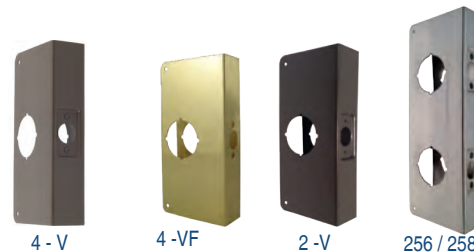

Wrap Around Plates with Recessed Latch Face Area

Jeske no.	Item no.	Description	Case Pack	Retail
2-3/4" backset, 4-1/4" x 9" unit dimensions, fits 1-3/4" doors				
EL422001	4-PB-V	Brass	1	$51.60
EL422002	4-AB-V	Antique Brass	1	$71.10
EL422003	4-10B-V	Oil-Rubbed Bronze	1	$62.70
EL422014	4-S-V	Stainless Steel	1	$42.70

Wrap Around Plates with Flat Front and Plunger Hole

Jeske no.	Item no.	Description	Case Pack	Retail
2-3/4" backset, 4-1/4" x 9" unit dimensions, fits 1-3/4" doors				
EL422601	4-PB-VF	Brass	1	$51.60
EL422602	4-AB-VF	Antique Brass	1	$71.10
EL422603	4-10B-VF	Oil-Rubbed Bronze	1	$62.70
EL422614	4-S-VF	Stainless Steel	1	$42.70

Wrap Around Plates with Recessed Latch Face Area

Jeske no.	Item no.	Description	Case Pack	Retail
2-3/8" backset, 4" x 9" unit dimensions, fits 1-3/4" doors				
EL422101	2 PB V	Brass	1	$51.60
EL422103	2 10B V	Oil-Rubbed Bronze	1	$62.70
EL422114	2 S V	Stainless Steel	1	$42.70

Wrap Around Plates for Double Combination Locksets

Jeske no.	Item no.	Description	Case Pack	Retail
2-3/8" backset, 5-1/2" centers, 4" x 12" unit dimensions, fits 1-3/4" doors				
EL422701	256 PB CW	Brass	1	$61.50
EL422703	256 10B CW	Oil-Rubbed Bronze	1	$71.80
EL422714	256-S-CW	Stainless Steel	1	$54.20

Wrap Around Plates for Double Combination Locksets

Jeske no.	Item no.	Description	Case Pack	Retail
2-3/4" backset, 5-1/2" centers, 4-1/4" x 12" unit dimensions, fits 1-3/4" doors				
EL422801	258 PB CW	Brass	1	$61.50
EL422803	258 10B CW	Oil-Rubbed Bronze	1	$71.80
EL422814	258-S-CW	Stainless Steel	1	$54.20