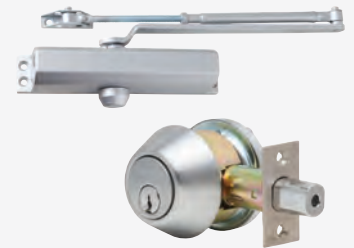

Our expanded commercial / multi-family section includes even more brands and products, including Dexter Commercial Hardware!

DELTA