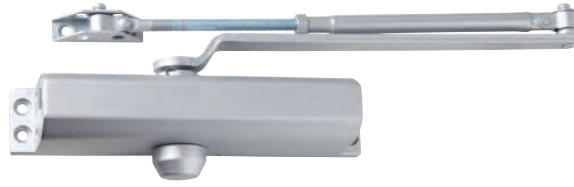

DEXTER®

COMMERCIAL HARDWARE

DCR8000 Residential-Duty Surface Door Closers

- Grade 1 compliant, UL 10C Listed (non-hold open arms), ADA compliant at size 1, (180 deg - TJ and Pull Side)
- Adjustable spring size 1-4
- 9-1/16" x 3/4" mounting hole pattern
- Independent adjustment values: sweep speed, latch speed, and back-check
- Single piece, cast aluminum body
- Universal hardware pack

Jeske no.	Item no.	Description	Case Pack	Retail
DCR8000 Non-Hold Open Arm, Less Cover				
DC53600	DCR8000.STD.LESS.RW/PA.ALUM	Satin Aluminum	4	$95.95
DC53601	DCR8000.STD.LESS.RW/PA.DKBRZ	Dark Bronze	4	$95.95