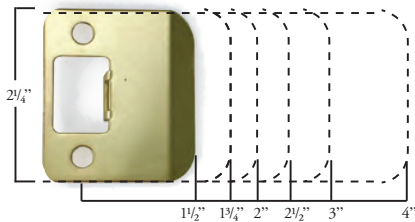

NOTE: width of lip strikes measured from center of screw holes to end of lip

Item no.	Description	Case Pack	Retail

Round Corner Extended Lip Strikes

2-1/4" x 1-1/2" (2" OAL)			
50115-3	Polished Brass	10	$5.00
50115-5	Antique Brass	10	$5.00
50115-10B	Oil-Rubbed Bronze	10	$5.00
50115-15	Satin Nickel	10	$5.00
50115-15A	Antique Nickel	10	$5.00
50115-19	Matte Black	10	$5.00
50115-26D	Satin Chrome	10	$5.00
50115-26	Polished Chrome	10	$5.00

2-1/4" x 1-3/4" (2-1/4" OAL)			
50175-3	Polished Brass	10	$6.40
50175-5	Antique Brass	10	$6.40
50175-10B	Oil-Rubbed Bronze	10	$6.40
50175-15	Satin Nickel	10	$6.40
50175-15A	Antique Nickel	10	$6.40
50175-19	Matte Black	10	$6.40
50175-26D	Satin Chrome	10	$6.40
50175-26	Polished Chrome	10	$6.40

2-1/4" x 2" (2-1/2" OAL)			
50102-3	Polished Brass	10	$8.00
50102-5	Antique Brass	10	$8.00
50102-10B	Oil-Rubbed Bronze	10	$8.00
50102-15	Satin Nickel	10	$8.00
50102-15A	Antique Nickel	10	$8.00
50102-19	Matte Black	10	$8.00
50102-26D	Satin Chrome	10	$8.00
50102-26	Polished Chrome	10	$8.00

2-1/4" x 2-1/2" (3" OAL)			
50125-3	Polished Brass	10	$8.60
50125-5	Antique Brass	10	$8.60
50125-10B	Oil-Rubbed Bronze	10	$8.60
50125-15	Satin Nickel	10	$8.60
50125-15A	Antique Nickel	10	$8.60
50125-19	Matte Black	10	$8.60
50125-26D	Satin Chrome	10	$8.60
50125-26	Polished Chrome	10	$8.60

2-1/4" x 3" (3-1/2" OAL)			
50103-3	Polished Brass	10	$9.00
50103-5	Antique Brass	10	$9.00
50103-10B	Oil-Rubbed Bronze	10	$9.00
50103-15	Satin Nickel	10	$9.00
50103-15A	Antique Nickel	10	$9.00
50103-19	Matte Black	10	$9.00
50103-26D	Satin Chrome	10	$9.00
50103-26	Polished Chrome	10	$9.00

2-1/4" x 4" (4-1/2" OAL)			
50104-3	Polished Brass	10	$9.60
50104-5	Antique Brass	10	$9.60
50104-10B	Oil-Rubbed Bronze	10	$9.60
50104-15	Satin Nickel	10	$9.60
50104-15A	Antique Nickel	10	$9.60
50104-19	Matte Black	10	$9.60
50104-26D	Satin Chrome	10	$9.60
50104-26	Polished Chrome	10	$9.60

Extended Lip Strikes 2-1/2" Tall Square Corner

2-1/2" x 1-1/2" (2" OAL)			
50315-10B	Oil-Rubbed Bronze	10	$5.30
50315-15	Satin Nickel	10	$5.30

Item no.	Description	Case Pack	Retail

#8 x 1-1/2" Strike Screws 10/pk

HL960104	9601-15	Satin Nickel	100	$3.20
HL960109	9601-11P	Vintage Bronze	100	$3.20