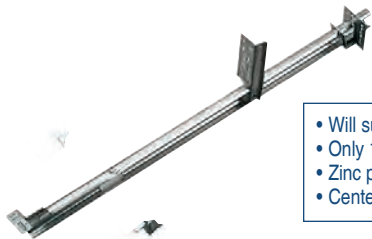

- Will support from 30-50 lbs.
- Only 1" space required for track
- Zinc plated
- Center mount