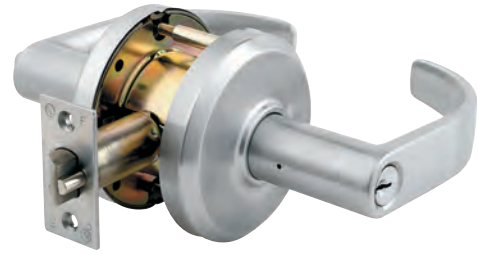

Summit

- Stocked with a 1-1/8" wide x 2-1/4" tall square face latch with a 2-3/4" backset
- Includes a 4-7/8" ANSI strike
- Stocked with a Schlage keyway; other keyways available by special order
- Thru-bolted design and heavy-duty tension provides longer performance life and prevents lever sag
- Fits 1-3/8" to 2" thick doors
- Standard clutching mechanism provides resistance to damage caused by physical force
- Significantly exceeds the 400,000 cycles required for Grade 2 certification

Jeske no.	Item no.	Description	Case Pack	Retail
Oil-Rubbed Bronze boxpack				
KH213220	QCL220E613	Dummy	12	$91.00
KH213230	QCL230E613	Passage	6	$182.00
KH213240	QCL240E613	Privacy	6	$192.00
KH213250	QCL250E613 KD	Entry KD	6	$223.00
KH213260	QCL260E613 KD	Classroom KD	6	$223.00
KH213270	QCL270E613 KD	Storeroom KD	6	$223.00
Satin Nickel boxpack				
KH214220	QCL220E619	Dummy	12	$91.00
KH214230	QCL230E619	Passage	6	$182.00
KH214240	QCL240E619	Privacy	6	$192.00
KH214250	QCL250E619 KD	Entry KD	6	$223.00
KH214260	QCL260E619 KD	Classroom KD	6	$223.00
KH214270	QCL270E619 KD	Storeroom KD	6	$223.00
Satin Chrome boxpack				
KH216220	QCL220E626	Dummy	12	$86.00
KH216230	QCL230E626	Passage	6	$172.00
KH216235	QCL235E626	Communicating	6	$182.00
KH216240	QCL240E626	Privacy	6	$182.00
KH216250	QCL250E626 KD	Entry KD	6	$213.00
KH216260	QCL260E626 KD	Classroom KD	6	$213.00
KH216270	QCL270E626 KD	Storeroom KD	6	$213.00
QCL200 6-Pin KW Cylinders for Entry/Storeroom				
KH290076	6EQL6KW2626	Satin Chrome	1	$32.00
QCL200 6-Pin SC Cylinders for Entry/Storeroom				
KH290096	6EQL6SC2626	Satin Chrome	1	$32.00
QCL200 6-Pin KW Cylinders for Classroom				
KH290106	6EQL6KW2626	Satin Chrome	1	$32.00

Jeske no.	Item no.	Description	Case Pack	Retail
Satin Chrome boxpack				
KH206220	QCL220M626	Dummy	12	$86.00
KH206230	QCL230M626	Passage	6	$172.00
KH206235	QCL235M626	Communicating	6	$182.00
KH206240	QCL240M626	Privacy	6	$182.00
KH206250	QCL250M626 KD	Entry KD	6	$213.00
KH206260	QCL260M626 KD	Classroom KD	6	$213.00
KH206270	QCL270M626 KD	Storeroom KD	6	$213.00
QCL200 2-3/4" Square 1-1/8" Face Entry Deadlatch				
KH291873	8Q00187 613	Oil-Rubbed Bronze	1	$12.00
KH291876	8Q00187 619/626	Satin Nickel/Chrome	1	$12.00
QCL200 2-3/4" Round Corner 1" Face Entry Deadlatch				
KH292306	8Q00230 619-626	Satin Nickel/Chrome	1	$12.00
QCL200 2-3/8" Square 1-1/8" Face Entry Deadlatch				
KH291893	8Q00189 613	Oil-Rubbed Bronze	1	$12.00
KH291896	8Q00189 619/626	Satin Nickel/Chrome	1	$12.00