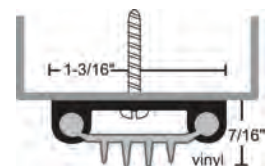

312V Finned Vinyl Door Shoe, Aluminum

NG3120636	312V-36"	36" x 1-3/16" x 7/16"	1	$18.15
NG3120648	312V-48"	48" x 1-3/16" x 7/16"	1	$24.20