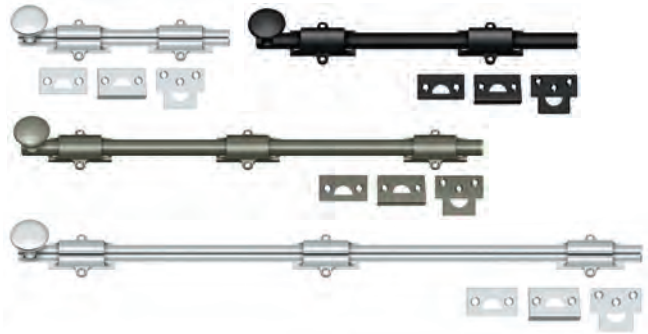

Jeske no.	Item no.	Description	Case	
			Pack	Retail
Surface Bolts				
DT38440	6SB3	6" Polished Brass	40	$47.15
DT38320	6SB10B	6" Oil-Rubbed Bronze	40	$52.90
DT38360	6SB15	6" Satin Nickel	40	$52.90
DT38380	6SB15A	6" Antique Nickel	40	$52.90
DT38390	6SB19	6" Matte Black	40	$52.90
DT38400	6SB26	6" Polished Chrome	40	$52.90
DT38600	8SB3	8" Polished Brass	10	$55.20
DT38500	8SB10B	8" Oil-Rubbed Bronze	10	$63.25
DT38520	8SB15	8" Satin Nickel	10	$63.25
DT38540	8SB15A	8" Antique Nickel	10	$63.25
DT38550	8SB19	8" Matte Black	10	$63.25
DT38560	8SB26	8" Polished Chrome	10	$63.25
DT38780	12SB3	12" Polished Brass	10	$66.70
50612-11P		12" Vintage Bronze	10	$77.05
DT38660	12SB10B	12" Oil-Rubbed Bronze	10	$77.05
DT38700	12SB15	12" Satin Nickel	10	$77.05
DT38720	12SB15A	12" Antique Nickel	10	$77.05
DT38730	12SB19	12" Matte Black	10	$77.05
DT38740	12SB26	12" Polished Chrome	10	$77.05
DT38960	18SB3	18" Polished Brass	10	$89.70
DT38840	18SB10B	18" Oil-Rubbed Bronze	10	$98.90
DT38880	18SB15	18" Satin Nickel	10	$98.90
DT38900	18SB15A	18" Antique Nickel	10	$98.90
DT38910	18SB19	18" Matte Black	10	$98.90
DT38920	18SB26	18" Polished Chrome	10	$98.90
DT39120	24SB3	24" Polished Brass	10	$104.65
DT39020	24SB10B	24" Oil-Rubbed Bronze	10	$117.30
DT39040	24SB15	24" Satin Nickel	10	$117.30
DT39060	24SB15A	24" Antique Nickel	10	$117.30
DT39070	24SB19	24" Matte Black	10	$117.30
DT39080	24SB26	24" Polished Chrome	10	$117.30