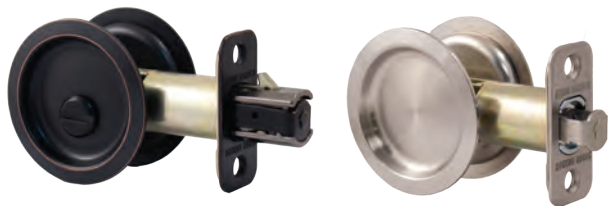

Round Pocket Door Locks