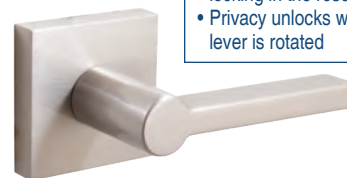

Vienna w/ Square Rosette

Vintage Bronze boxpack				
	HL700930	30VN 11P 6AL RCS	Passage	15 $52.70
	HL700940	40VN 11P 6AL RCS	Privacy	15 $55.40
	HL700950	50VN 11P 6AL KW K3	Entry KW Keyway	15 $60.70
	HL700955	50VN 11P 6AL SC K3	Entry SC Keyway	15 $60.70
	HL700920	20VN 11P	Dummy	15 $24.40
●	HL700917	17VN 11P 4AL	Handleset Trim	12 $64.90
Satin Nickel boxpack				
	HL700430	30VN 15 6AL RCS	Passage	15 $52.70
	HL700440	40VN 15 6AL RCS	Privacy	15 $55.40
	HL700450	50VN 15 6AL KW K3	Entry KW Keyway	15 $60.70
	HL700455	50VN 15 6AL SC K3	Entry SC Keyway	15 $60.70
	HL700420	20VN 15	Dummy	15 $24.40
●	HL700417	17VN 15 4AL	Handleset Trim	12 $64.90
Matte Black boxpack				
	HL700730	30VN 19 6AL RCS	Passage	15 $52.70
	HL700740	40VN 19 6AL RCS	Privacy	15 $55.40
	HL700750	50VN 19 6AL KW K3	Entry KW Keyway	15 $60.70
	HL700755	50VN 19 6AL SC K3	Entry SC Keyway	15 $60.70
	HL700720	20VN 19	Dummy	15 $24.40
●	HL700717	17VN 19 4AL	Handleset Trim	12 $64.90
Polished Chrome boxpack				
	HL700830	30VN 26 6AL RCS	Passage	15 $52.70
	HL700840	40VN 26 6AL RCS	Privacy	15 $55.40
	HL700850	50VN 26 6AL KW K3	Entry KW Keyway	15 $60.70
	HL700855	50VN 26 6AL SC K3	Entry SC Keyway	15 $60.70
	HL700820	20VN 26	Dummy	15 $24.40
●	HL700817	17VN 26 4AL	Handleset Trim	12 $64.90