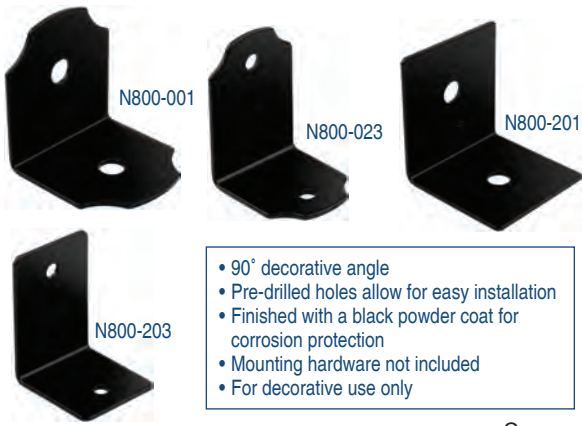

- 90° decorative angle
- Pre-drilled holes allow for easy installation
- Finished with a black powder coat for corrosion protection
- Mounting hardware not included
- For decorative use only

- Install with lag screws and decorative washer (sold separately)
- Pre-drilled holes allow for easy installation
- Finished with a black powder coat for corrosion protection
- Mounting hardware not included
- For decorative use only