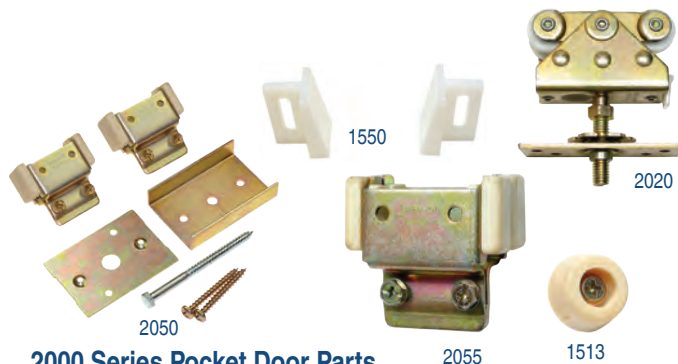

2000 Series Pocket Door Parts

JO01513	1513PLBG	Bumper-bulk	100	$1.20
JO01550	1550	Pocket Door Guide-bulk	100	$.80 ★
JO01575	1575PPK3	1-3/4" Adapter Kit	10	$12.70
JO01505	1505PPK3	Pocket Door Guide & Bumper Set	10	$5.70
JO02020	2020PLBG	Hanger	25	$46.80
JO02050	2050PLBG	Converging Door Kit	10	$27.50
JO02055	2055PLBG	Track Stop	25	$11.20
JO01574	1574PLBG	4" Steel Stud Wall Adaptor Kit for 2000 Series Frames	1	$14.10