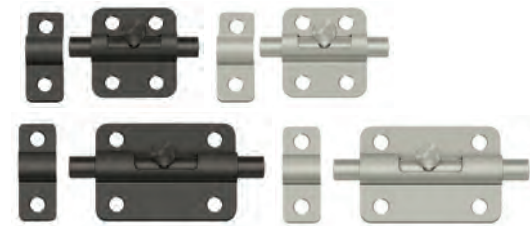

Jeske no.	Item no.	Description	Case Pack	Retail
DT47317	2BBU10B	2" Oil-Rubbed Bronze	25	$9.20
DT47318	2BBU15	2" Satin Nickel	25	$9.20
DT47326	3BBU10B	3" Oil-Rubbed Bronze	25	$11.50
DT47327	3BBU15	3" Satin Nickel	25	$11.50