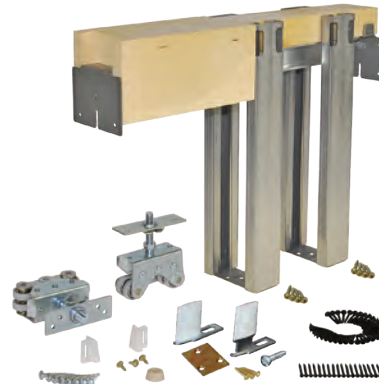

Pocket Door Hardware

- Deluxe commercial grade
- 400 lb. weight rating
- 2000 series fits doors 1-1/8" to 1-3/4" thick
- 2060 series fits doors 1-1/8" - 2-1/4" thick
- I-beam construction
- Jump-proof 4-wheel hangers

Jeske no.	Item no.	Description	Case Pack	Retail

2000 Series Super Heavy-Duty Pocket Door Hardware Sets for 2x4 Walls

JO203068	203068PF	3'0" x 6'8" Pocket Door Frame	1	$333.10
JO204080	204080PF	4'0" x 8'0" Pocket Door Frame can be cut to size	1	$427.60