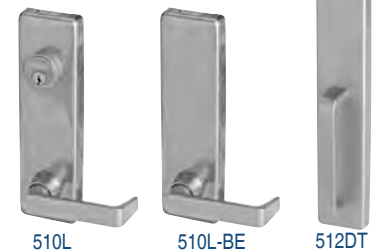

510L

510L-BE

512DT

- Single-point, rim type latch and a streamlined touch bar design
- No exposed screws or rivets on the back of the device for a streamlined design and clean lines for a more attractive installation
- Flush-end caps help prevent them from being destroyed or knocked off in abusive situations

- Non-handed
- Stainless steel latchbolt with 3/4" throw
- For 1-3/4" thick wood or metal doors
- Certified ANSI A156.3-2001 grade 1 standards
- UL listed for panic exit hardware

Jeske no.	Item no.	Description	Case Pack	Retail

25 Series 3' Exit Devices

FL250112	25-R-EO 28	Aluminum	1	$959.00

25 Series 3' Fire Exit Devices

FL250212	F-25-R-EO 28	Aluminum, Fire-Rated	1	$1,183.00

Jeske no.	Item no.	Description	Case Pack	Retail

Lever Trims for 25 Series Exit Devices (less mortise cylinder)

FL258112	510L US28	Aluminum	1	$358.00
FL258212	510L-BE US28	Aluminum	1	$358.00

Dummy Pull Trims for 25 Series Exit Devices

FL258312	512DT US28	Aluminum	1	$218.00

222 Hex Dog Key for Falcon 25 Series

VD994501	091080		10	$11.20