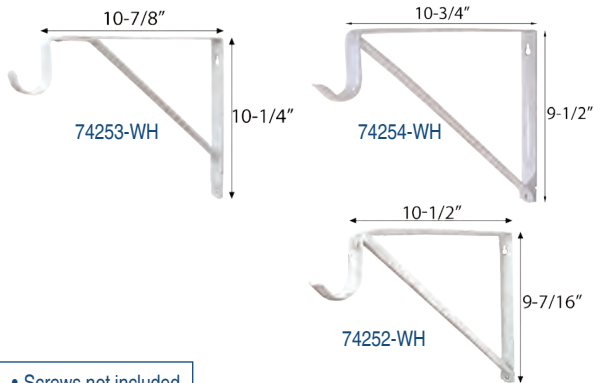

• Screws not included

Shelf & Pole Brackets (2-1/2" Drop) powder coated white

74253-WH	Flat Back Bracket	20	$5.40 ★
74254-WH	Heavy Duty Bracket (White)	20	$4.90 ★
74252-WH	Standard Duty Bracket	20	$4.60 ★