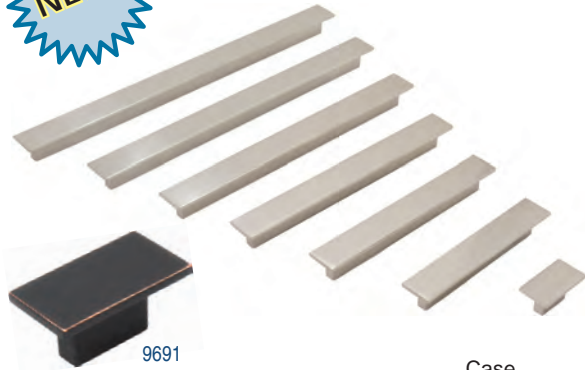

Mesa Collection

Item no.	Description	Case Pack	Retail

Mesa Mini Pull

9691-11P	Vintage Bronze	25	$2.40
9691-15	Satin Nickel	25	$2.40
9691-19	Matte Black	25	$2.40
9691-26	Polished Chrome	25	$2.40

Mesa 3" / 96mm Pull

9692-11P	Vintage Bronze	10	$7.00
9692-15	Satin Nickel	10	$7.00
9692-19	Matte Black	10	$7.00
9692-26	Polished Chrome	10	$7.00

Mesa 128mm Pull

9693-11P	Vintage Bronze	10	$9.20
9693-15	Satin Nickel	10	$9.20
9693-19	Matte Black	10	$9.20
9693-26	Polished Chrome	10	$9.20

Mesa 160mm Pull

9694-11P	Vintage Bronze	10	$11.60
9694-15	Satin Nickel	10	$11.60
9694-19	Matte Black	10	$11.60
9694-26	Polished Chrome	10	$11.60

Mesa 192mm Pull

9695-11P	Vintage Bronze	10	$13.60
9695-15	Satin Nickel	10	$13.60
9695-19	Matte Black	10	$13.60
9695-26	Polished Chrome	10	$13.60

Mesa 224mm Pull

9696-11P	Vintage Bronze	10	$15.60
9696-15	Satin Nickel	10	$15.60
9696-19	Matte Black	10	$15.60
9696-26	Polished Chrome	10	$15.60

Mesa 256mm Pull

9697-11P	Vintage Bronze	10	$17.80
9697-15	Satin Nickel	10	$17.80
9697-19	Matte Black	10	$17.80
9697-26	Polished Chrome	10	$17.80