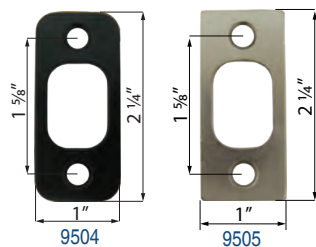

1" x 2-1/4" Round Corner Deadbolt Strike

HL950401	9504-3	Polished Brass	10	$3.70
HL950402	9504-5	Antique Brass	10	$3.70
HL950404	9504-15	Satin Nickel	10	$3.70
HL950405	9504-15A	Antique Nickel	10	$3.70
HL950407	9504-19	Matte Black	10	$3.70
HL950406	9504-26D	Satin Chrome	10	$3.70
HL950408	9504-26	Polished Chrome	10	$3.70
HL950409	9504-11P	Vintage Bronze	10	$3.70

1" x 2-1/4" Square Corner Deadbolt Strike

HL950501	9505-3	Polished Brass	10	$3.70
HL950502	9505-5	Antique Brass	10	$3.70
HL950504	9505-15	Satin Nickel	10	$3.70
HL950505	9505-15A	Antique Nickel	10	$3.70
HL950507	9505-19	Matte Black	10	$3.70
HL950506	9505-26D	Satin Chrome	10	$3.70
HL950508	9505-26	Polished Chrome	10	$3.70
HL950509	9505-11P	Vintage Bronze	10	$3.70