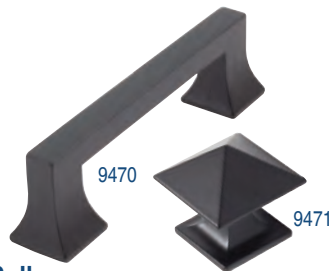

Livingstone Collection

Livingstone 3" / 96mm Pull

9470-15	Satin Nickel	25	$6.70
9470-19	Matte Black	25	$6.70

Livingstone 128mm Pull

9472-15	Satin Nickel	25	$9.50
9472-19	Matte Black	25	$9.50

Livingstone 160mm Pull

9473-15	Satin Nickel	25	$12.20
9473-19	Matte Black	25	$12.20

Livingstone Knob

9471-15	Satin Nickel	25	$4.00
9471-19	Matte Black	25	$4.00