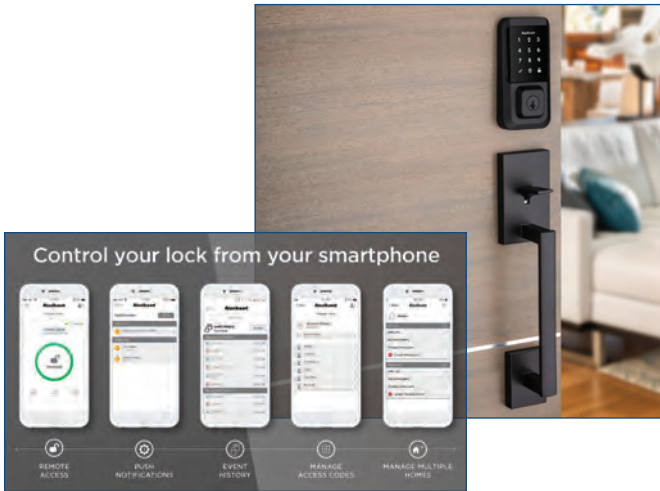

Halo Wi-Fi-Enabled Smart Lock

- 250 customizable access codes with optional schedules
- BHMA Grade AAA certified
- 20 Minute fire rating - UL certified
- Full 128-bit encryption security
- Featuring SmartKey Security™ - protecting against advanced break-in techniques
- SecureScreen™ - patented security feature prevents on-screen fingerprint user code identification (Touchscreen only)