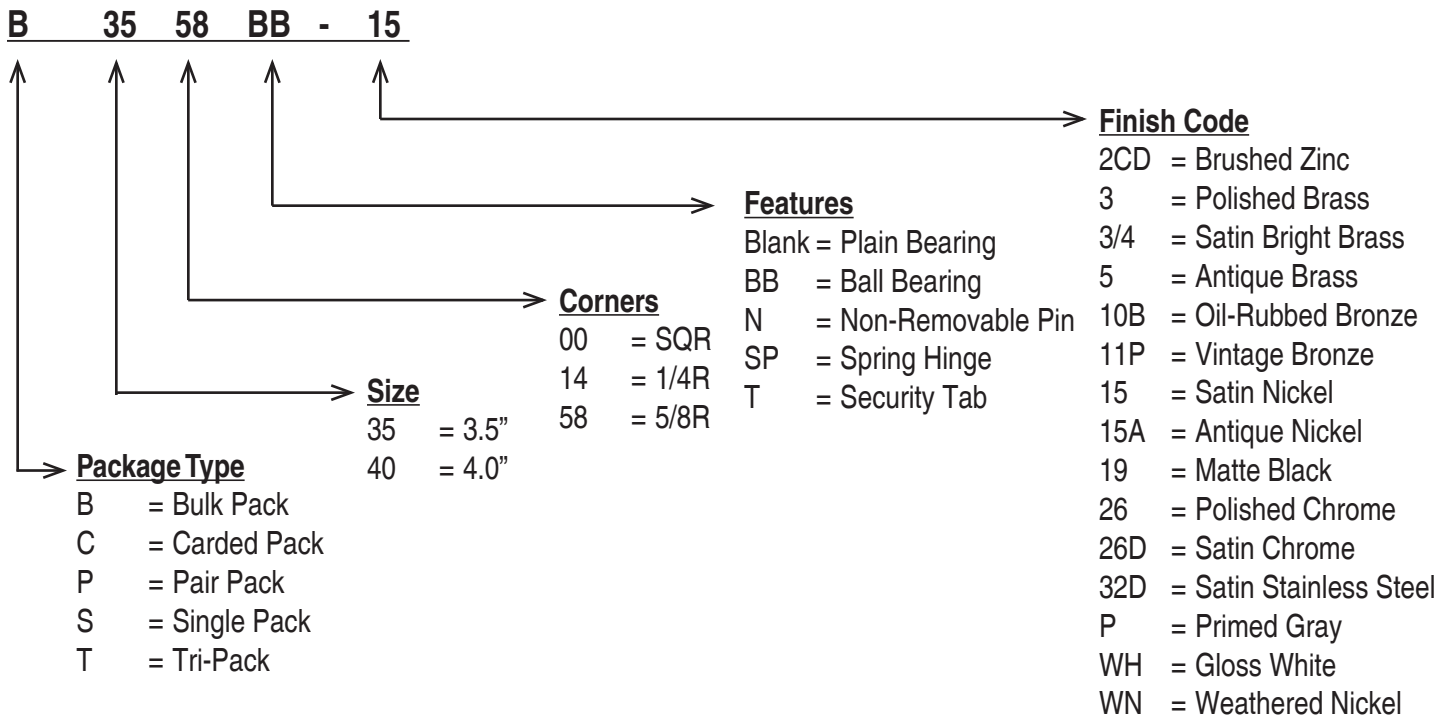

REFERENCE GUIDE

STONE HARBOR HARDWARE HINGE CONFIGURATION CHARTS

RESIDENTIAL HINGES

Please see page 170 to page 175 for currently available combinations of finishes, features, and package options.