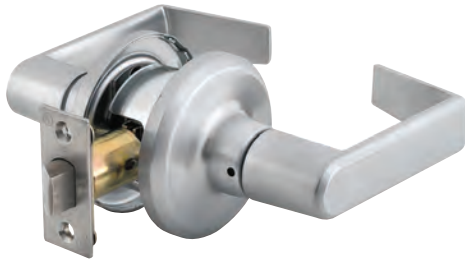

QTL200 Grade 2 Tubular Levers

Sierra