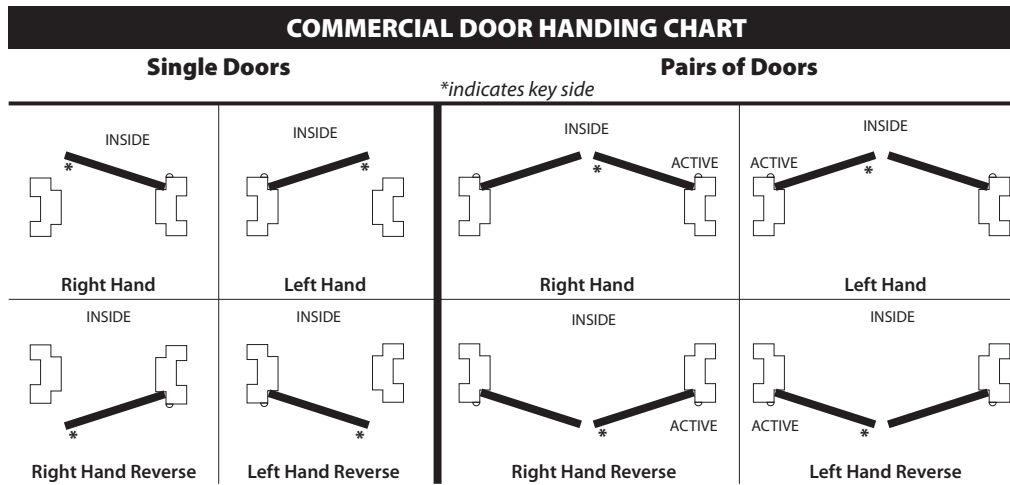

Commercial Door Handing

Commercial Hardware Glossary

Backset

The distance from the edge of a door to the center of the hole drilled for a lock.

Closer functions

Barrier Free

Considered an ADA-compliant closer. Has a spring tension between 1 and 4.

Hold-Open

A closer that holds the door in the open position (typically at 90°).

Deadlatch

The latch for a locking / keyed lock.

Exit Device / Panic Bar

A door locking device that allows instant exit by pressing a cross bar that releases the latch. Also known as an exit device.

Glass Bead Kit

Used to shim exit devices off the face of doors with raised glass beads.

SVR

Surface vertical rod. Latches the door at the top and bottom of the door, instead of at the center.

Hinges

Ball Bearing

A hinge with ball bearings between the hinge knuckles for reduced friction.

NRP

Non-removable pin hinge. A hinge with a set screw in the barrel that prevents someone from removing the hinge pin.

Plain Bearing

A standard hinge (without ball bearings) in the knuckles.

Knurled / Knurling

Texture applied to hardware for safety reasons

Lock functions

Classroom

Outside lever / knob is locked and unlocked by key. Inside lever / knob is always unlocked.

Communicating

Blank plate on one side with non-locking lever on the other side. Lever is always active.

Entrance / Office

Outside lever is locked/unlocked with a key on the outside or the push button on the inside. Rotating the interior lever or using the key unlocks the door.

Passage (Hall / Closet)

Non-locking. Latch is operated by rotating the lever / knob on either side of the door.

Privacy (Bed / Bath)

Locked with a push button or turn button on the inside. Unlocked by either turning the lever / knob or by turning the interior turn button.

Storeroom

Outside lever is fixed. Entrance by key only. Inside lever is always unlocked.