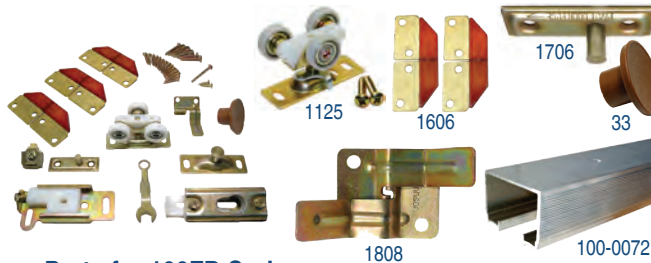

Jeske no.	Item no.	Description	Case Pack	Retail
-----------	----------	-------------	-----------	--------

100FD Series Heavy-Duty Folding Door Sets

JO100048	100FD484	48" Folding Door Set	5	\$124.00
JO100060	100FD604	60" Folding Door Set	5	\$129.80
JO100072	100FD724	72" Folding Door Set	5	\$135.70
JO100096	100FD964	96" Folding Door Set	3	\$149.30