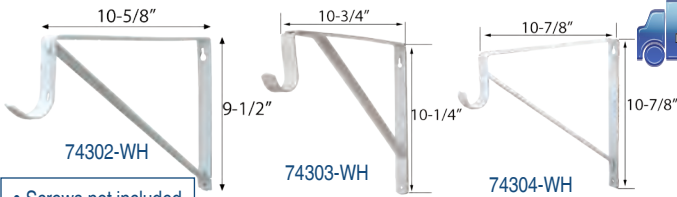

• Screws not included

Shelf & Pole Brackets (3" Drop) powder coated white

74302-WH	Heavy Duty Bracket	20	$4.90 ★
74303-WH	Flat Back Bracket	20	$4.90 ★
74304-WH	Round Bar Bracket	20	$6.30 ★