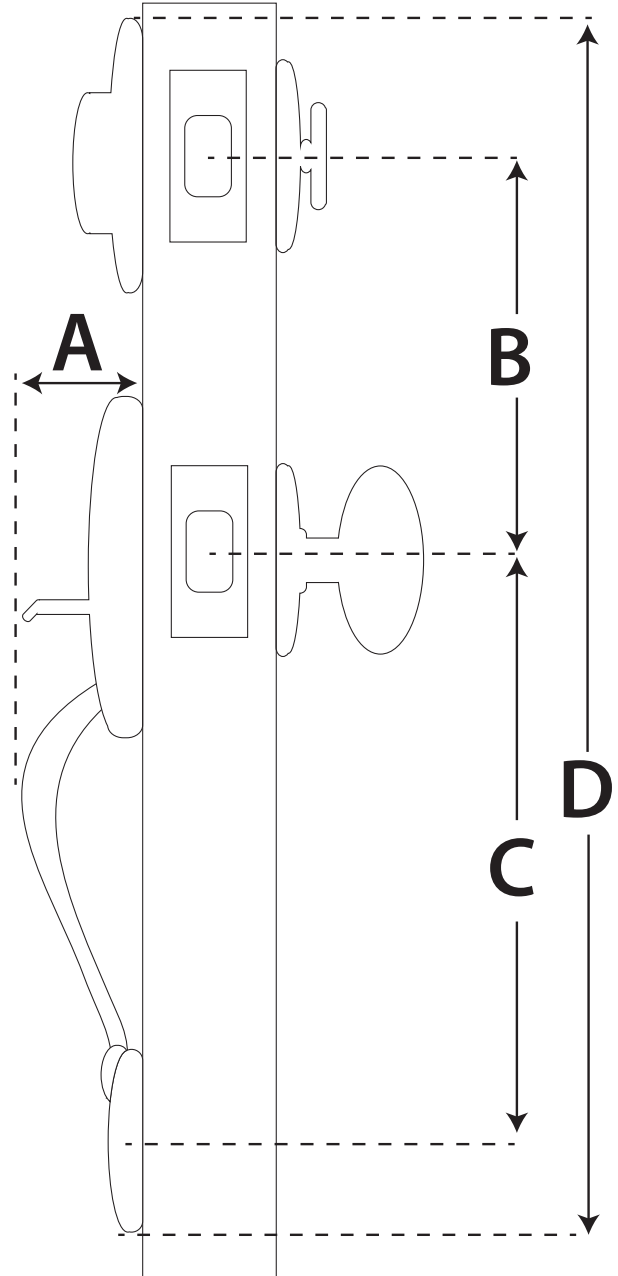

REFERENCE GUIDE

HANDLESET DIMENSION CHART

SCHLAGE

FC-SERIES	A	B	C	D
Addison	3.16"	5-1/2"	8-3/8-9-7/8"	17.9"
Camelot	2.93"	5-1/2"	8-3/8-9-7/8"	17.84"
Century	2.41"	5-1/2"	8-3/8-9-7/8"	17.84"
Greenwich	2.88"	5-1/2"	8-3/8-9-7/8"	17.54"

SCHLAGE

FC-SERIES	A	B	C	D
Addison	3-1/8"	5-1/2"	8-3/8-9-7/8"	18"
Camelot	2-7/8"	5-1/2"	8-3/8-9-7/8"	12-9/16"
Century	2-7/32"	5-1/2"	8-3/8-9-7/8"	11-27/32"
Greenwich	3"	5-1/2"	8-1/4"-10"	17-13/16"
Plymouth	2-9/32"	5-1/2"	8-3/8-9-7/8"	12-5/8"
Wakefield	2-7/16"	5-1/2"	8-3/8-9-7/8"	18"

SCHLAGE

F-SERIES	A	B	C	D
Addison	3-1/8"	5-1/2"	8-3/8-9-7/8"	18"
Brookshire	2-1/2"	5-1/2"	8-3/8"-9-7/8"	18-1/2"
Camelot	2-7/8"	5-1/2"	8-3/8-9-7/8"	12-9/16"
Century	2-7/32"	5-1/2"	8-3/8-9-7/8"	11-27/32"
Greenwich	3"	5-1/2"	8-1/4"-10"	17-13/16"
Plymouth	2-9/32"	5-1/2"	8-3/8-9-7/8"	12-5/8"
Wakefield	2-7/16"	5-1/2"	8-3/8-9-7/8"	18"

SCHLAGE

J-SERIES	A	B	C	D
Barcelona	2-1/2"	5-1/2"	8-5/8"	17-1/2"
Paris	2-1/2"	5-1/2"	8-5/8"	17-1/4"

STONE

HARBOR	A	B	C	D
Cedar Brook	2-1/2"	5-1/2"	8-7/16"	17"
Mill Creek	2-3/4"	5-1/2"	8-7/16"	17-1/16"
Munich	2-1/4"	5-1/2"	8-3/8"	16-5/8"
Willow Park	2-1/4"	5-1/2"	8-7/16"	17-5/8"

WEISER

	A	B	C	D
Acacia	2-25/32"	5-1/2"	8-13/32"	16-57/64"
Augusta	2-13/64"	5-1/2"	9-11/16"	17-45/64"
Colonade	2-25/32"	5-1/2"	8-13/32"	16-43/64"
Columbia	2-17/32"	5-1/2"	11"	19-1/16"
Heritage	2-25/32"	5-1/2"	8-13/32"	17-7/16"