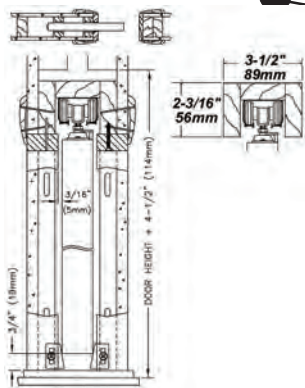

- 125 lbs. with 1120 hanger
- 200 lbs. with 1125 hanger
- Adapted with saw cuts to fit 1-3/4" doors
- Adapter kit required for 1-3/4" doors

- Doors up to 200 lbs. are smoothly braked and then pulled into the closed position
- Holds door securely in place when closed
- Prevents pinched fingers between the door and the jamb
- To equip a door for both "soft open" and "soft close, use two sets of 1060 hardware
- For use with ball-bearing (#1125) rollers
- For use with new or existing Johnson Hardware sliding and pocket door hardware with 100 series track:
  - 1500 & 1560 pocket door hardware
  - 100MD multi-pass door hardware
  - 2610F & 2610FB wall mount sliding door hardware
  - 138F & 134F bypass door hardware

Jeske no. Item no. Description Case Pack Retail

1500 Series Heavy-Duty Pocket Door Hardware Sets for 2x4 Walls

JO1530	153068PF	3'0" x 6'8" for hollow doors w/1120 Standard Hangers (125lb.)	1	$188.70
JO1531	153068HD	3'0" x 6'8" w/1125 Ball-Bearing Hangers (200lb.)	1	$200.50
JO1536	153080HD	3'0" x 8', can be cut to size w/1125 Ball-Bearing Hangers (200lb.)	1	$233.10
JO1555	154080HD	4'0" x 8'0", can be cut to size w/1125 Ball-Bearing Hangers (200lb.)	1	$376.30

1560 Series Heavy-Duty Pocket Door Hardware Sets for 2x6 Walls

JO1560	15603068	3'0" x 6'8", for 6" walls w/1125 Ball-Bearing Hangers (200lb.)	1	$248.60
JO1561	15604080	4'0" x 8'0", for 6" walls w/ 1125 Ball-Bearing Hangers (200lb.) can be cut to size	1	$449.00

Jeske no. Item no. Description Case Pack Retail