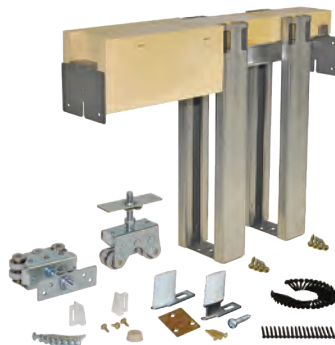

1060 Soft-Close Hanger Set

JO01060	1060	For 1500/134F/138F/2610F		$75.40

- Deluxe commercial grade
- 400 lb. weight rating
- 2000 series fits doors 1-1/8" to 1-3/4" thick
- 2060 series fits doors 1-1/8" - 2-1/4" thick
- I-beam construction
- Jump-proof 4-wheel hangers

2000 Series Super Heavy-Duty Pocket Door Hardware Sets for 2x4 Walls

JO203068	203068PF	3'0" x 6'8" Pocket Door Frame	1	$333.10
JO204080	204080PF	4'0" x 8'0" Pocket Door Frame can be cut to size	1	$427.60