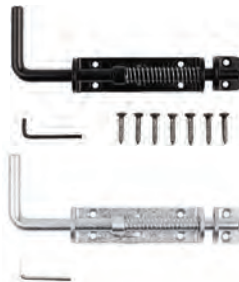

V810 Cane Bolts, Stainless Steel, visual pack

N348-516	V810	1/2" x 12"	5	$29.42

- Designed for various applications including gate doors, shed doors, and stalls
- Spring action bolt automatically retracts to clear entry
- Left or right handed
- Animal safe product
- Instructions included
- Fasteners included

V1142 Spring Loaded Heavy-Duty Sliding Bolt, visual pack

Includes fasteners

N109-212	V1142	Zinc	3	$21.42
N109-214	V1142	Black	3	$21.42

- Padlockable for added security
- Can mount either vertical or horizontal
- Strong stainless steel spring holds bolt in latched position
- Manufactured from steel

V1088 Spring Bolt, Zinc Plated, visual pack

N236-328	V1088	6-1/2"	5	$21.95