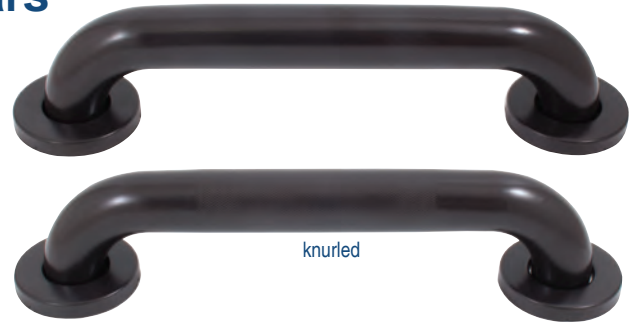

knurled

- 1-1/2" diameter for standard grab bars
- 1-1/4" diameter for decorative grab bars
- 18 gauge stainless steel
- Concealed screws

- 1-1/2" wall clearance
- Includes six #10 x 2" screws
- Tested to withstand 500 lb. of pull when properly installed
- Knurled and peened bars provide anti-slip grip

Item no.	Description	Case Pack	Retail
Grab Bars Stainless Steel			
48012-32D	12"	12	$40.70
48016-32D	16"	12	$45.10
48018-32D	18"	12	$47.90
48024-32D	24"	12	$56.00
48030-32D	30"	12	$64.20
48032-32D	32"	12	$66.90
48036-32D	36"	12	$72.40
48042-32D	42"	12	$80.60
48048-32D	48"	12	$88.70
48054-32D	54"	12	$99.70

Knurled Grab Bars Stainless Steel

48112-32D	12"	12	$41.70
48116-32D	16"	12	$46.70
48118-32D	18"	12	$49.60
48124-32D	24"	12	$58.60
48130-32D	30"	12	$67.50
48132-32D	32"	12	$70.40
48136-32D	36"	12	$76.50
48142-32D	42"	12	$85.60
48148-32D	48"	12	$94.40
48154-32D	54"	12	$108.90