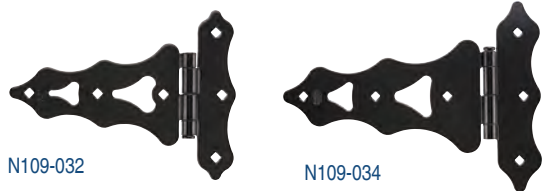

N109-032

N109-034

859 Ornamental T-Hinge, Black, polybagged, 2/pk

Includes screws

N109-032	SPB859	8"	5	$28.04
N109-034	SPB859	10"	5	$32.66

- Heavy duty for extra strength
- For full surface applications
- Designed for gates, garage doors, barns and sheds
- Tight pin for left or right-hand applications
- Ornamental design
- Bar coded
- Triple protected finish for extra corrosion protection
- Manufactured from hot-rolled steel