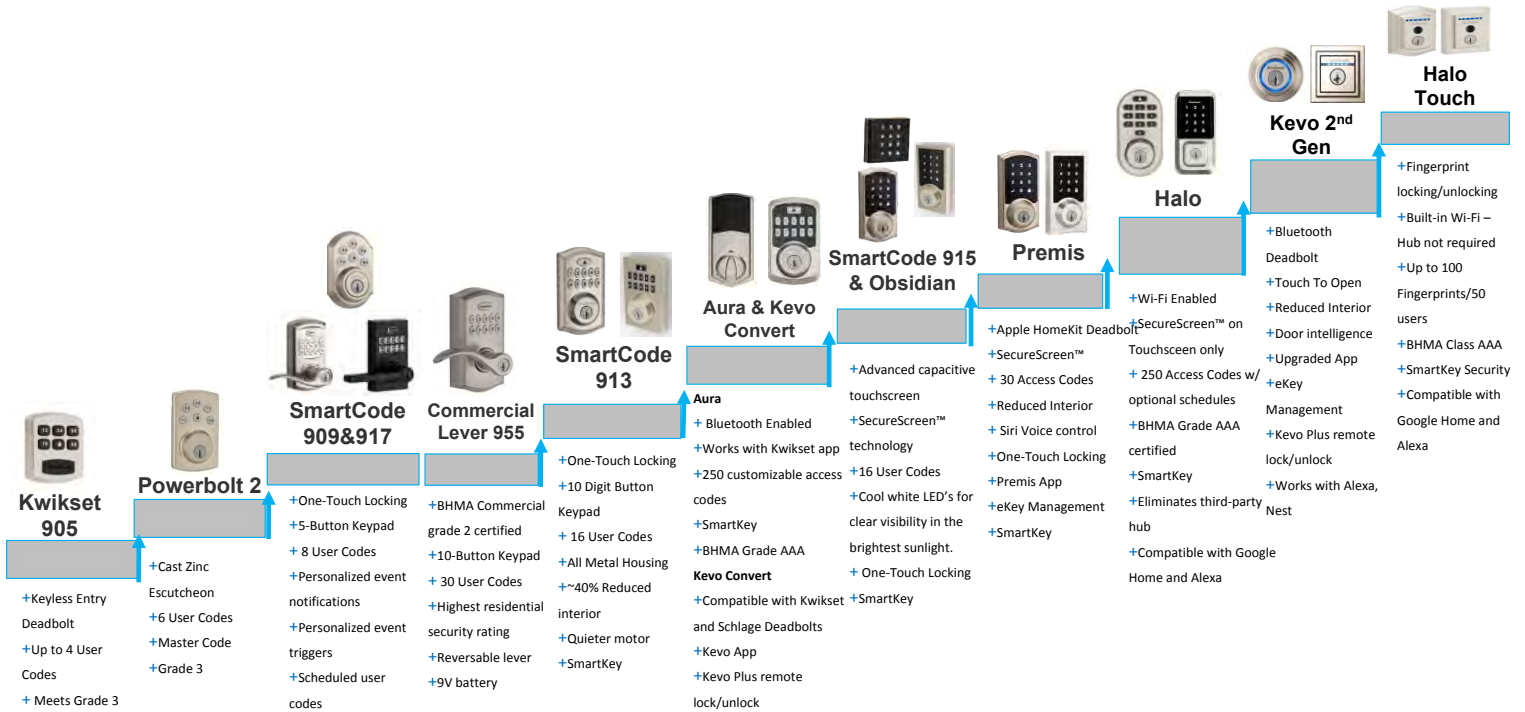

Kwikset Electronics Comparison

Kwikset Connected Electronics Comparison

Kevo Bluetooth Enabled Deadbolt

kēvo™

- Bluetooth-enabled deadbolt
- "Touch to open" convenience
- Receive notifications, manage the lock and share eKeys via smartphone
- Compatible with many Apple and Android devices
- Key fob can be used in place of a smartphone
- Requires four AA batteries (included)
- Requires standard (2-1/8") door prep
- Installs easily with just a screwdriver – no wiring needed!
- SmartKey Security cylinder for easy rekeying
- Stocked with a round corner adjustable latch and round corner strikes
- Lock comes with two standard keys. Download the Kevo app to use eKeys
- Connect to your Kevo through your wifi connection using the Kevo Plus app
- Works with Alexa voice commands when paired with the Kevo Plus app
- Kevo Plus app sold separately through app stores

Premis Touchscreen Smart Lock

Premis™

TOUCHSCREEN SMART LOCK

Introducing Premis, the Apple® HomeKit™ compatible smart lock. Premis provides homeowners an easy, secure way to control their home security from an iPhone®, iPad® or iPod Touch®.

- Unlock or lock the door using Siri®
- Control and monitor lock status from anywhere using the Kwikset Premis iOS app and Apple TV®(3rd Generation or later)
- Uses Apple approved end-to-end encryption to ensure your security
- Responsive touchscreen is visible day or night
- SecureScreen™ technology helps prevent fingerprint and code detection
- Alarm sounds after three consecutive incorrect codes are entered
- View lock activity, history and status notifications when lock is used
- Up to 30 customizable user access codes for family and guests
- Easily send, add, delete or disable user codes
- Schedule access for certain times/days
- Featuring SmartKey® Security technology; re-key the lock yourself in seconds in 3 easy steps
- All-metal design with small interior design
- Tamper-resistant cover