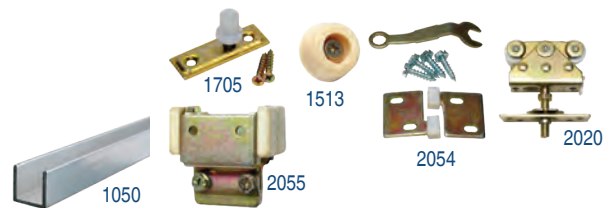

200MD Multi-Pass Parts

JO1050072	1050-72	72" Guide Track	6	$18.20
JO1050096	1050-96	96" Guide Track	6	$23.00
JO1050106	1050-106	106" Guide Track	6	$27.60
JO01513	1513PLBG	Bumper-bulk	100	$1.20
JO01705	1705PLBG	Guide for Guide Track	100	$2.20
JO02020	2020PLBG	Hanger	25	$46.80
JO02054	2054PLBG	Multi-Pull Catch	10	$13.70
JO02055	2055PLBG	Track Stop	25	$11.20

See page 131 for pulls.