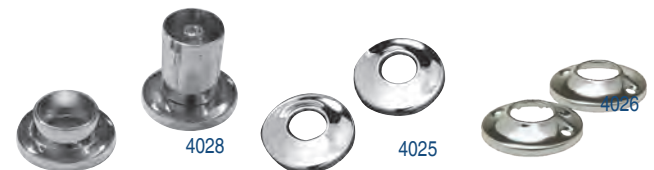

5' Basic Shower Rod (less flanges)

4020-26	Polished Chrome	50	$10.00

Flanges for 4020 Shower Rod Polished Chrome

4028-26	Adjustable - ABS Chrome	10	$4.50
4025-26	Concealed Screws	10	$5.60
4026-26	Exposed Screws	10	$3.10
4027-26	Adjustable - Metal	10	$7.60