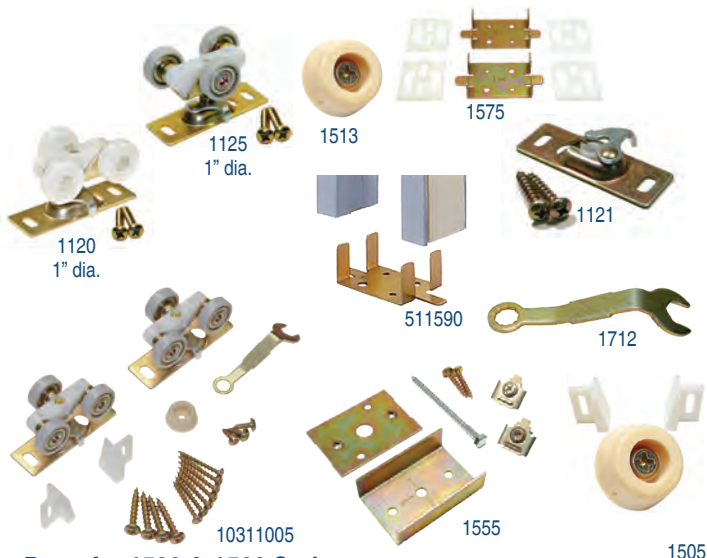

2060 Series Super Heavy-Duty Pocket Door Hardware Sets for 2x6 Walls

JO214080	20604080	4'0" x 8' Pocket Door Frame can be cut to size	1	$634.90

Parts for 1500 & 1560 Series

JO01120	1120PPK1	Standard Hanger (125lb. rating)	10	$15.60
JO01121	1121PLBG	Door Plate For 1120/1125	100	$3.10
JO01125	1125PPK1	Ball-Bearing Hanger (200lb. rating)	10	$23.00
JO01155	1155PLBG	Inside Track Door Stop	100	$3.10
JO01500	1500PPK3	Standard Pocket Dr. Hdw. Set-carded	10	$28.40
JO1031	10311502	Standard Pocket Dr. Hdw. Set-bulk	10	$22.10
JO1032	10311005	Ball Bearing Pocket Dr. Hdw. Set	10	$39.40
JO01505	1505PPK3	Pocket Door Guide & Bumper Set	10	$5.70
JO01513	1513PLBG	Bumper-bulk	100	$1.20
JO01550	1550	Pocket Door Guide-bulk	100	$.80 ★
JO01555	1555PPK3	Converging Door Kit	10	$15.60
JO01574	1574PLBG	4" Steel Stud Wall Adaptor Kit for 1500SC Series Frames	1	$14.10
JO1576	1576PLBG	6" Steel Stud Wall Adaptor Kit for 1560 / 1562 Series Frames	1	$14.20
JO01575	1575PPK3	1-3/4" Adapter Kit	10	$12.70
JO5115	511590	Floor Anchor for 1-3/8" Doors	1	$3.75
JO01712	1712	Adjustment Wrench	100	$.70