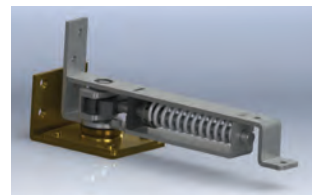

Medium Duty Floor Hinge with hold-open feature and jamb bracket

each				
BM04702	7812-632	Bright Brass	8	\$157.70
BM17608	7812-640	Oil-Rubbed Bronze	8	\$187.10
BM04707	7812-646	Satin Nickel	8	\$170.00
BM04709	7812-652	Satin Chrome	8	\$170.00