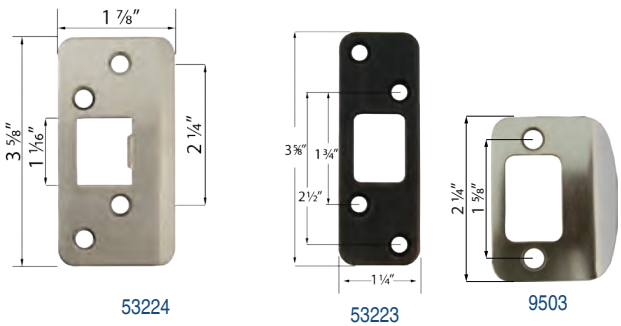

Jeske no.	Item no.	Description	Case Pack	Retail
-----------	----------	-------------	-----------	--------

1-1/8" x 2-3/4" Round Corner Deadbolt Strike

HL950601	9506-3	Polished Brass	10	\$3.70
HL950602	9506-5	Antique Brass	10	\$3.70
HL950604	9506-15	Satin Nickel	10	\$3.70
HL950605	9506-15A	Antique Nickel	10	\$3.70
HL950607	9506-19	Matte Black	10	\$3.70
HL950606	9506-26D	Satin Chrome	10	\$3.70
HL950608	9506-26	Polished Chrome	10	\$3.70
HL950609	9506-11P	Vintage Bronze	10	\$3.70