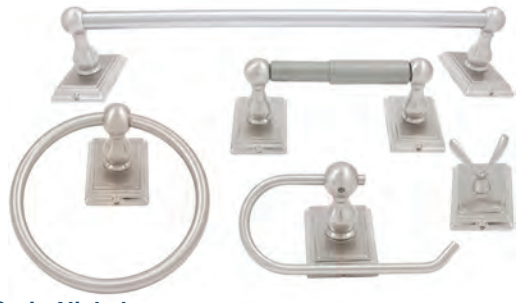

Item no.	Description	Case Pack	Retail
Satin Nickel			
4550-15	Towel Ring	50	$23.40
4555-15	18" Towel Bar	20	$39.60
4554-15	24" Towel Bar	20	$40.80
4556-15	30" Towel Bar	20	$42.30
4552-15	Paper Holder	50	$35.10
4553-15	European Paper Holder	50	$23.30
4551-15	Robe Hook	50	$13.90