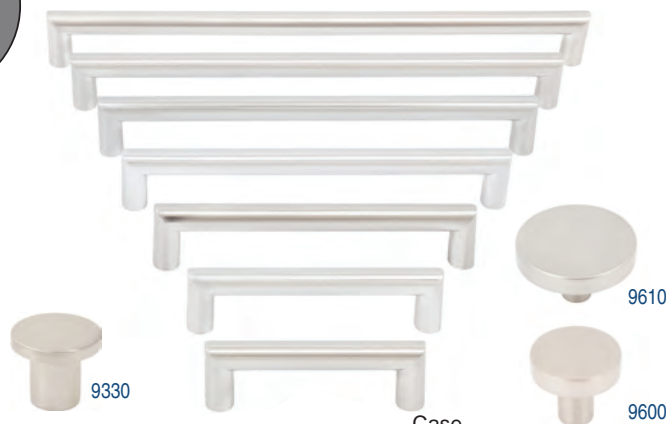

Item no.	Description	Case Pack	Retail

Contemporary Round 15/16" Knob

9330-11P	Vintage Bronze	25	$1.60
9330-15	Satin Nickel	25	$1.60
9330-19	Matte Black	25	$1.60
9330-26	Polished Chrome	25	$1.60

Contemporary Round 1" Knob

9600-11P	Vintage Bronze	25	$2.90
9600-15	Satin Nickel	25	$2.90
9600-19	Matte Black	25	$2.90
9600-26	Polished Chrome	25	$2.90

Contemporary Round 1-1/2" Knob

9610-11P	Vintage Bronze	25	$3.60
9610-15	Satin Nickel	25	$3.60
9610-19	Matte Black	25	$3.60
9610-26	Polished Chrome	25	$3.60

Contemporary Round 3" Pull

9601-11P	Vintage Bronze	10	$7.40
9601-15	Satin Nickel	10	$7.40
9601-19	Matte Black	10	$7.40
9601-26	Polished Chrome	10	$7.40

Contemporary Round 96mm Pull

9602-11P	Vintage Bronze	10	$7.60
9602-15	Satin Nickel	10	$7.60
9602-19	Matte Black	10	$7.60
9602-26	Polished Chrome	10	$7.60

Contemporary Round 128mm Pull

9603-11P	Vintage Bronze	10	$9.10
9603-15	Satin Nickel	10	$9.10
9603-19	Matte Black	10	$9.10
9603-26	Polished Chrome	10	$9.10

Contemporary Round 160mm Pull

9604-11P	Vintage Bronze	10	$11.50
9604-15	Satin Nickel	10	$11.50
9604-19	Matte Black	10	$11.50
9604-26	Polished Chrome	10	$11.50

Contemporary Round 192mm Pull

9605-11P	Vintage Bronze	10	$12.80
9605-15	Satin Nickel	10	$12.80
9605-19	Matte Black	10	$12.80
9605-26	Polished Chrome	10	$12.80

Contemporary Round 224mm Pull

9606-11P	Vintage Bronze	10	$17.30
9606-15	Satin Nickel	10	$17.30
9606-19	Matte Black	10	$17.30
9606-26	Polished Chrome	10	$17.30

Contemporary Round 256mm Pull

9607-11P	Vintage Bronze	10	$19.70
9607-15	Satin Nickel	10	$19.70
9607-19	Matte Black	10	$19.70
9607-26	Polished Chrome	10	$19.70