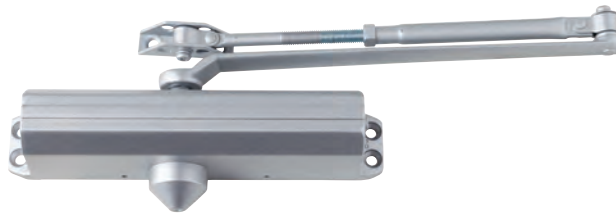

DCL2000 Series Light-Duty Surface Door Closers

- Grade 1 compliant, UL 10C Listed (non-hold open arms), ADA compliant at size 1
- Adjustable spring size 1-6
- 9-1/16" x 3/4" mounting hole pattern
- Independent adjustment values: sweep speed, latch speed, and back-check
- Single piece, cast aluminum body
- Universal hardware pack

DCL2000 Non-Hold Open Arm, Less Cover				
DC53581	DCL2000.STD.LESS.RW/PA.ALUM	Satin Aluminum	4	$136.68
DC53582	DCL2000.STD.LESS.RW/PA.DKBRZ	Dark Bronze	4	$136.68
DCL2000 Hold Open Arm, Less Cover				
DC53583	DCL2000.STD.LESS.HW/PA.ALUM	Satin Aluminum	4	$175.45
DCL2000 Hold Open Arm, Full Cover				
DC53584	DCL2000.STD.FULL.RW/PA.ALUM	Satin Aluminum	4	$146.88

DCL2000 Top Jamb Drop Plate				
DC53602	DCL2000P.DP18TJ.ALUM	Satin Aluminum	10	$20.30
DC53604	DCL2000P.DP18TJ.DKBRZ	Dark Bronze	10	$20.30

DCL2000 Parallel Arm Drop Plate				
DC53603	DCL2000P.DP18PA.ALUM	Satin Aluminum	10	$20.30
DC53605	DCL2000P.DP18PA.DKBRZ	Dark Bronze	10	$20.30