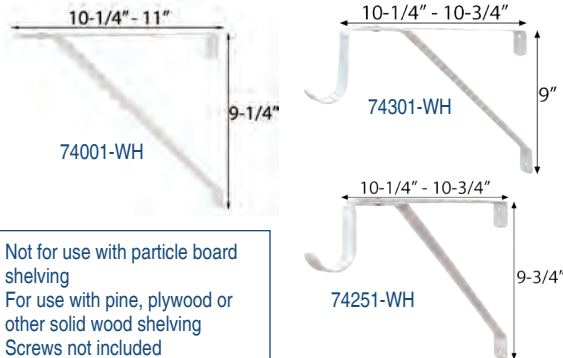

- Not for use with particle board shelving
- For use with pine, plywood or other solid wood shelving
- Screws not included

Adjustable Open Back Brackets powder coated white

74001-WH	No Drop	20	$3.70 ★
74251-WH	2-1/2" Drop	20	$4.20 ★
74301-WH	3" Drop	20	$4.20 ★