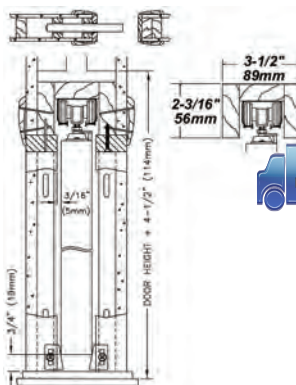

- 125 lbs. with 1120 hanger
- 200 lbs. with 1125 hanger
- Adapted with saw cuts to fit 1 3/4" doors
- Adapter kit required for 1 3/4" doors

153068PF

Jeske no. Item no. Description Case Pack Retail

1562 Series Bypass Pocket Door Hardware Sets for 2x6 Walls