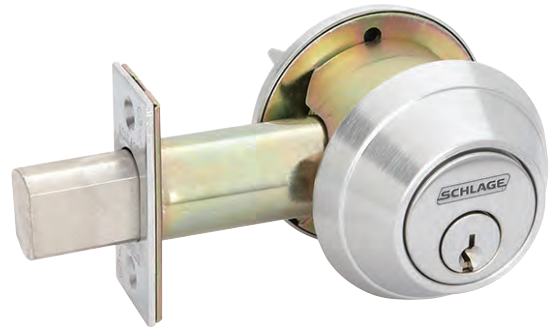

B600 Series Grade 1 Deadbolts