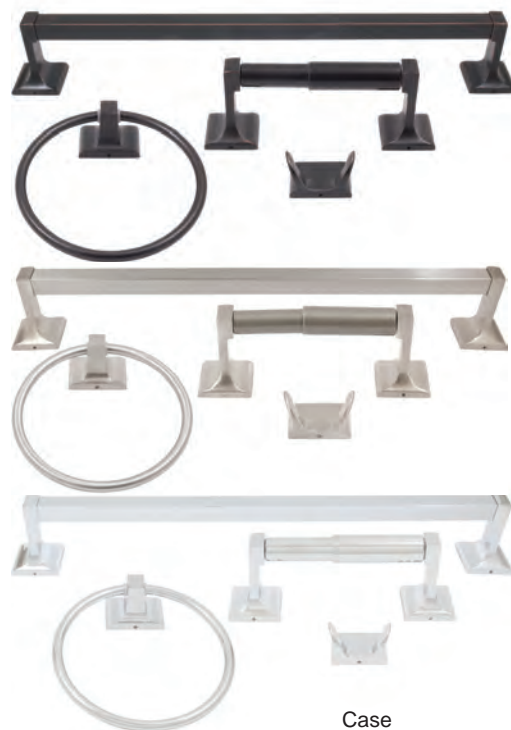

Bath Hardware

Madison Collection

Item no.	Description	Case Pack	Retail

Vintage Bronze

4560-11P	Towel Ring	50	$9.00
4565-11P	18" Towel Bar	20	$22.60
4564-11P	24" Towel Bar	20	$24.10
4566-11P	30" Towel Bar	20	$26.10
4562-11P	Paper Holder	50	$15.90
4561-11P	Robe Hook	50	$7.00

Satin Nickel

4560-15	Towel Ring	50	$8.50
4565-15	18" Towel Bar	20	$21.70
4564-15	24" Towel Bar	20	$22.90
4566-15	30" Towel Bar	20	$24.90
4562-15	Paper Holder	50	$15.20
4561-15	Robe Hook	50	$6.50

Polished Chrome

4560-26	Towel Ring	50	$7.40
4565-26	18" Towel Bar	20	$18.80
4564-26	24" Towel Bar	20	$19.90
4566-26	30" Towel Bar	20	$21.70
4562-26	Paper Holder	50	$13.20
4561-26	Robe Hook	50	$5.70