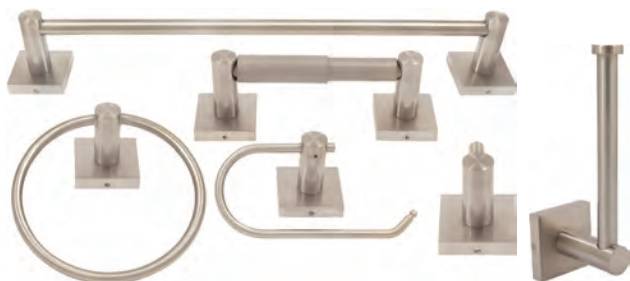

Vienna Collection

Item no.	Description	Case Pack	Retail
4570-15	Towel Ring	50	$21.60
4575-15	18" Towel Bar	20	$37.10
4574-15	24" Towel Bar	20	$38.60
4576-15	30" Towel Bar	20	$40.50
4572-15	Paper Holder	50	$32.80
4573-15	European Paper Holder	50	$21.90
4577-15	Post Paper Holder	50	$23.00
4571-15	Robe Hook	50	$16.20