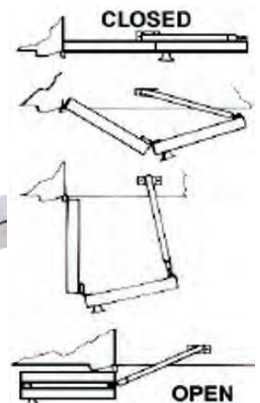

1601 Series Full Access Folding Door Hardware

JO1699	1601218P	2-Door Set for 12"-18" Panels	5	$50.70