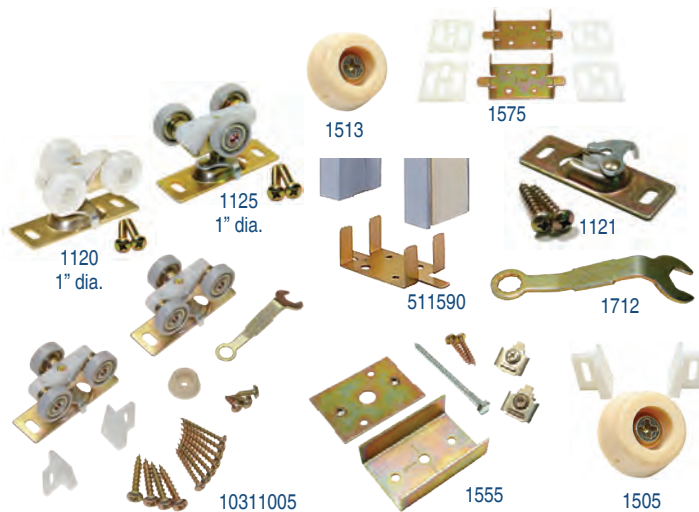

Parts for 1500 & 1560 Series

JO01120	1120PPK1	Standard Hanger (125lb. rating)	10	$15.60
JO01121	1121PLBG	Door Plate For 1120/1125	100	$3.10
JO01125	1125PPK1	Ball-Bearing Hanger (200lb. rating)	10	$23.00
JO01155	1155PLBG	Inside Track Door Stop	100	$3.10
JO01500	1500PPK3	Standard Pocket Dr. Hdw. Set-carded	10	$28.40
JO1031	10311502	Standard Pocket Dr. Hdw. Set-bulk	10	$22.10
JO1032	10311005	Ball Bearing Pocket Dr. Hdw. Set	10	$39.40
JO01505	1505PPK3	Pocket Door Guide & Bumper Set	10	$5.70
JO01513	1513PLBG	Bumper-bulk	100	$1.20
JO01550	1550	Pocket Door Guide-bulk	100	$.80 ★
JO01555	1555PPK3	Converging Door Kit	10	$15.60
JO01575	1575PPK3	1-3/4" Adapter Kit	10	$12.70
JO51159	511590	Floor Anchor for 1-3/8" Doors	1	$3.75
JO01574	1574PLBG	4" Steel Stud Wall Adaptor Kit for 1500SC Series Frames	1	$14.10
JO01576	1576PLBG	6" Steel Stud Wall Adaptor Kit for 1560 / 1562 Series Frames	1	$14.20
JO01712	1712	Adjustment Wrench	100	$.70

See page 38 and page 93 for pocket door locks.