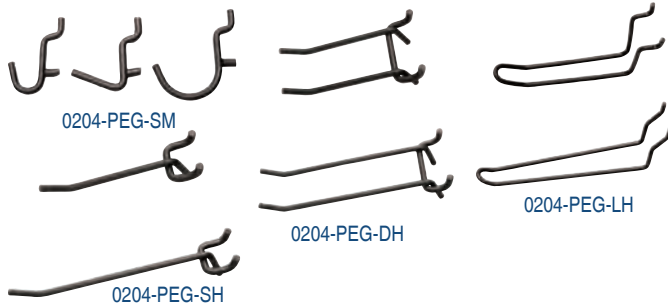

KNAPE & VOGT.

HEAVYWEIGHT™

Jeske no.	Item no.	Description	Case Pack	Retail
KV38818	0204-PEG-SH	Single Peg Hook, 4/pk	12	\$7.30
KV38816	0204-PEG-DH	Double Peg Hook, 4/pk	12	\$9.80
KV38822	0204-PEG-SM	Small Peg Hook, 6/pk	12	\$7.10
KV38817	0204-PEG-LH	Loop Peg Hook, 4/pk	12	\$7.30