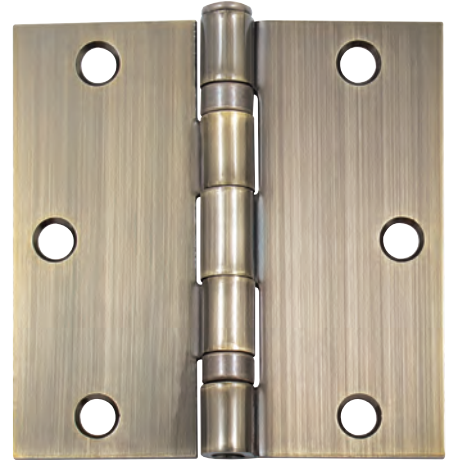

3-1/2" Ball Bearing Hinges

- Stocked with #9 x 3/4" screws
- Stainless steel hinges are grade 304

Square

Item no.	Description	Case Pack	Retail
5/8" Radius Corner			
Pairs - 2/pk			
P3558BB-3	Polished Brass	50	$13.10
P3558BB-5	Antique Brass	50	$12.20
P3558BB-11P	Vintage Bronze	50	$13.50
P3558BB-15	Satin Nickel	50	$11.30
P3558BB-15A	Antique Nickel	50	$12.20
P3558BB-19	Matte Black	50	$11.30
P3558BB-26	Polished Chrome	50	$13.10
P3558BB-26D	Satin Chrome	50	$12.50
P3558BB-32D	Stainless Steel	50	$25.50
Bulk - 100/pk			
B3558BB-3	Polished Brass	1	$311.20
B3558BB-5	Antique Brass	1	$290.40
B3558BB-11P	Vintage Bronze	1	$321.50
B3558BB-15	Satin Nickel	1	$267.60
B3558BB-15A	Antique Nickel	1	$290.40
B3558BB-19	Matte Black	1	$267.60
B3558BB-26	Polished Chrome	1	$311.20
B3558BB-26D	Satin Chrome	1	$311.20
B3558BB-32D	Satin Stainless Steel	1	$1,007.90

Item no.	Description	Case Pack	Retail
1/4" Radius Corner			
Pairs - 2/pk			
P3514BB-3	Polished Brass	50	$13.10
P3514BB-5	Antique Brass	50	$12.20
P3514BB-11P	Vintage Bronze	50	$13.50
P3514BB-15	Satin Nickel	50	$11.30
P3514BB-15A	Antique Nickel	50	$12.20
P3514BB-19	Matte Black	50	$11.30
P3514BB-26	Polished Chrome	50	$13.10
P3514BB-26D	Satin Chrome	50	$12.50
Bulk - 100/pk			
B3514BB-11P	Vintage Bronze	1	$321.50
B3514BB-15	Satin Nickel	1	$267.60
B3514BB-19	Matte Black	1	$267.60

Square Corner

Pairs - 2/pk			
P3500BB-3	Polished Brass	20	$13.10
P3500BB-5	Antique Brass	20	$12.20
P3500BB-11P	Vintage Bronze	20	$13.50
P3500BB-15	Satin Nickel	20	$11.30
P3500BB-19	Matte Black	20	$11.30
P3500BB-26	Polished Chrome	20	$13.10
P3500BB-26D	Satin Chrome	20	$12.50

- Fits standard and ball-bearing hinges
- Hinge sold separately

Hinge Pin w/ Ball Caps for 3-1/2" hinges, 1/pk

5201-11P	Vintage Bronze	25	$4.90
5201-15	Satin Nickel	25	$4.90