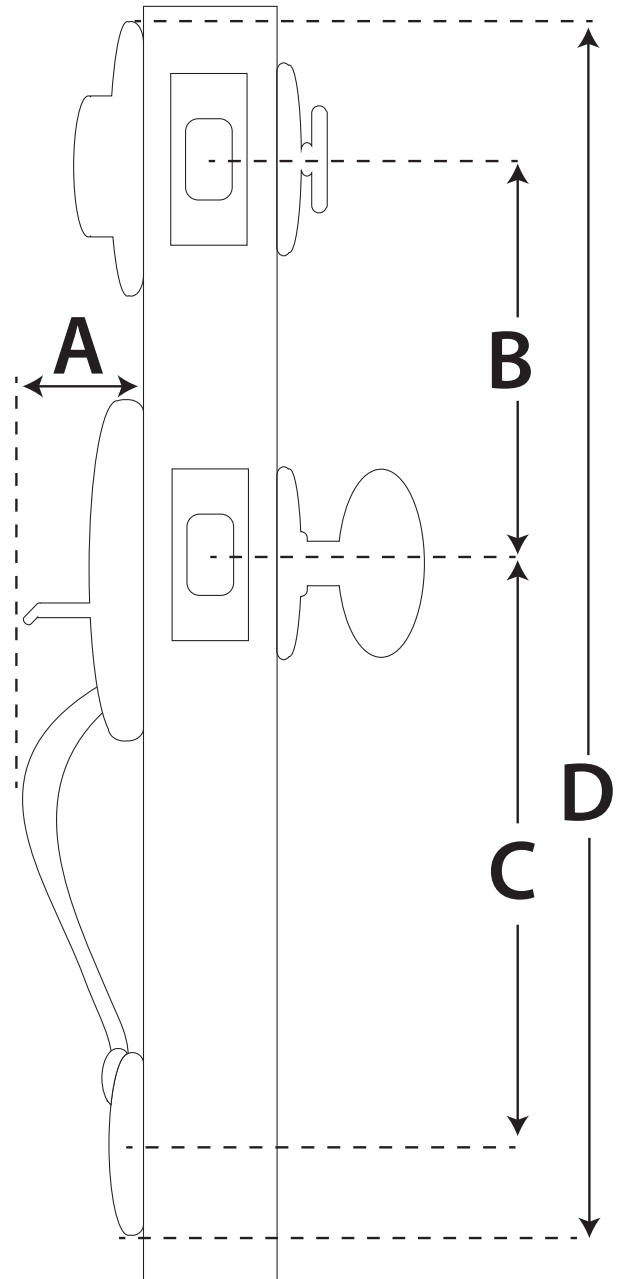

BALDWIN

PRESTIGE	A	B	C	D
Avendale	3-3/8"	5-1/2"	8-4/9"	18-1/2"
Bighorn	3-1/10"	5-1/2"	8-2/5"	18-5/9"
Medina	3"	5-1/2"	8-2/5"	
Nautica	3-1/16"	5-1/2"	8-2/5"	
Pistoria	3-1/10"	5-1/2"	8-2/5"	
Spyglass	2-3/4"	5-1/2"	8-2/5"	
Wesley	3"	5-1/2"	8-2/5"	

KWIKSET

	A	B	C	D
Amador	2-5/32"	5-1/2"	8-13/32"	17-15/32"
Ashfield	2-21/32"	5-1/2"	8-13/32"	17-3/4"
Austin	2-5/8"	5-1/2"	8-13/32-9-11/16"	18-38/16"
Avalon	2-21/32"	5-1/2"	8-13/32"	18-5/32"
Amherst	3"	5-1/2"	8-13/32"	18-23/32"
Arlington	2-17/32"	5-1/2"	11"	19-1/16"
Bellevue	2-1/32"	5-1/2"	8-13/32"	18-1/16"
Camino	2-15/16"	5-1/2"	8-13/32-9/11/16"	17-5/8"
Chelsea	2-5/32"	5-1/2"	9-11/16"	18-1/2"
Dakota	2-1/4"	5-1/2"	8-13/32"	17-5/8"
Hawthorne	2-7/8"	5-1/2"	8-13/32"	17-9/16"
Montara	2-19/32"	5-1/2"	8-13/32-9-11/16"	17-13/16"
Prescott	2-25/32"	5-1/2"	8-13/32"-9-11/16"	17-3/4"
San Clemente	2-5/8"	5-1/2"	8-13/32"-9/11/16"	17-29/32"
Shelburne	2-7/8"	5-1/2"	8-13/32"	18-1/4"
Tavaris	2-9/16"	5-1/2"	8-3/8"	17-7/8"
Wellington	2-7/8"	5-1/2"	8-13/32"	18-15/16"