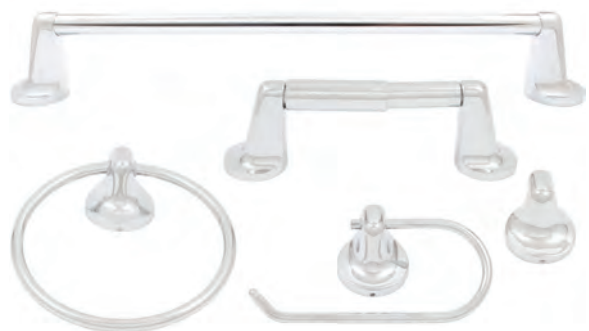

Item no.	Description	Case Pack	Retail
Polished Chrome			
4510-26	Towel Ring	50	$9.10
4515-26	18" Towel Bar	20	$20.20
4514-26	24" Towel Bar	20	$21.30
4516-26	30" Towel Bar	20	$23.10
4512-26	Paper Holder	50	$17.20
4513-26	European Paper Holder	50	$9.40
4511-26	Robe Hook	50	$5.30