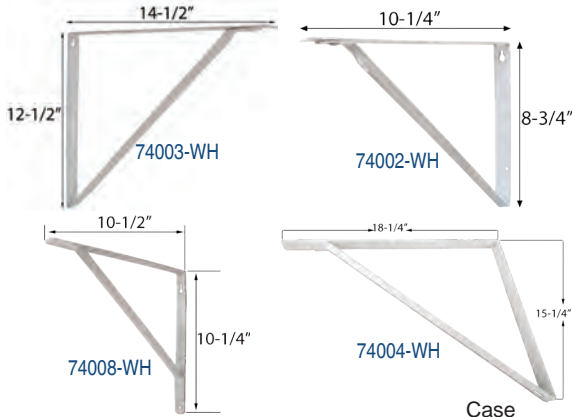

• Screws not included

Item no.	Description	Case Pack	Retail
74002-WH	10-1/4" Bracket	20	$4.30 ★
74003-WH	14-1/2" Bracket	20	$7.30 ★
74004-WH	18-1/4" Bracket	20	$12.50 ★
74008-WH	10-1/2" Bracket	20	$5.10 ★

Shelf Brackets powder coated white