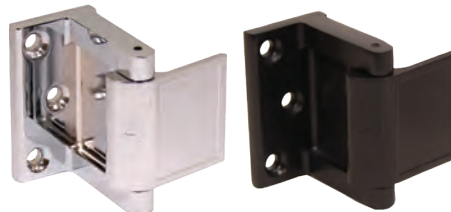

- Zinc die-cast materials
- ADA compliant; for use with UL-classified doors
- Easy to install with #12 x 1-1/4" flat head screws
- Overall size: 2-3/4" H x 1-1/2" W x 2-3/16" D

Privacy Door Latch

PA04361	DD04-36CP	Polished Chrome	5	$51.30
PA04364	DD04-36SN	Satin Nickel	5	$58.70
PA04366	DD04-36OB	Oil-Rubbed Bronze	5	$64.50
PA04369	DD04-36BL	Matte Black	5	$64.50