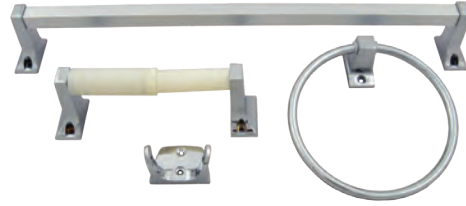

Builders Series

- Available in bulk (full cases) only.
- Posts for use with both paper tube and towel bar

Item no.	Description	Case Pack	Retail
4900-26	Towel Ring	25	$5.80
4901-26	Robe Hook	25	$4.10
4902-WH	Paper Spring Tube	25	$1.00
4903-26	24" Towel Bar/less post	25	$4.90
4904-26	Posts (pair)	25	$8.40

Polished Chrome

4900-26	Towel Ring	25	$5.80
4901-26	Robe Hook	25	$4.10
4902-WH	Paper Spring Tube	25	$1.00
4903-26	24" Towel Bar/less post	25	$4.90
4904-26	Posts (pair)	25	$8.40

- Adjusts from 43" - 72"
- 1 3/8" diameter end