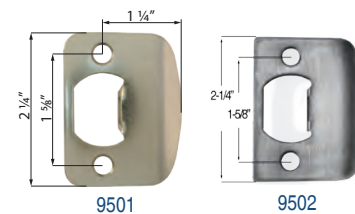

Strike Plates for Locks

Full Lip 1/4" Round Corner Strike

HL950101	9501-3	Polished Brass	10	$3.70
HL950102	9501-5	Antique Brass	10	$3.70
HL950104	9501-15	Satin Nickel	10	$3.70
HL950105	9501-15A	Antique Nickel	10	$3.70
HL950107	9501-19	Matte Black	10	$3.70
HL950106	9501-26D	Satin Chrome	10	$3.70
HL950108	9501-26	Polished Chrome	10	$3.70
HL950109	9501-11P	Vintage Bronze	10	$3.70

Full Lip Square Corner Strike

HL950201	9502-3	Polished Brass	10	$3.70
HL950202	9502-5	Antique Brass	10	$3.70
HL950204	9502-15	Satin Nickel	10	$3.70
HL950205	9502-15A	Antique Nickel	10	$3.70
HL950207	9502-19	Matte Black	10	$3.70
HL950206	9502-26D	Satin Chrome	10	$3.70
HL950208	9502-26	Polished Chrome	10	$3.70
HL950209	9502-11P	Vintage Bronze	10	$3.70