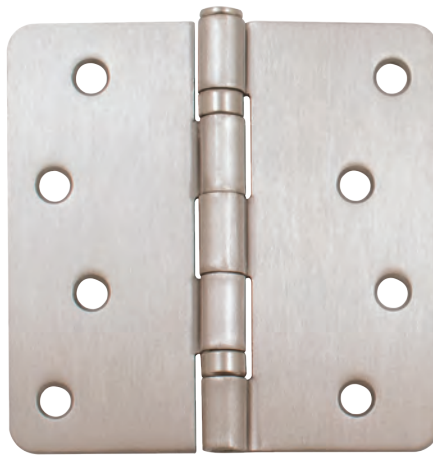

1/4" Radius