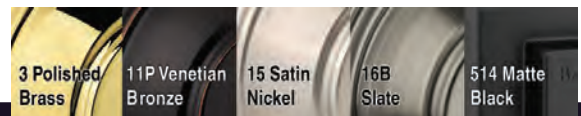

BALDWIN

Prestige Series

Jeske no.	Item no.	Description	Retail

Spyglass Handleset w/ Spyglass Lever

BP8060472	180SPHxSPL SQR 15 SMT	Satin Nickel	$315.00
BP8060972	180SPHxSPL SQR 11P SMT	Venetian Bronze	$320.00
BP8060772	180SPHxSPL SQR 514 SMT	Matte Black	$320.00

Jeske no.	Item no.	Description	Retail

Torrey Pines Full Handleset w/ Torrey Lever

BP7010980	180TPExTOL 11P SLR SMT	Venetian Bronze	$325.00
BP7010480	180TPExTOL 15 SLR SMT	Satin Nickel	$320.00

Torrey Pines Handleset w/ Torrey Lever

BP8100972	180TPHxTOL 11P SLR SMT	Venetian Bronze	$315.00
BP8100472	180TPHxTOL 15 SLR SMT	Satin Nickel	$299.00

Spyglass Entrance Set

BP7000480	183SPExSPL SQR 15 SMT	Satin Nickel	$287.00
BP7000980	183SPExSPL SQR 11P SMT	Venetian Bronze	$309.00
BP7000780	183SPExSPL SQR 514 SMT	Matte Black	$309.00

Torrey Lever w/ Square Rose 11P Venetian Bronze

BP4050920	352TOL SLR 11P	Passage	$74.00
BP4050930	353TOL SLR 11P	Privacy	$77.00
BP4050942	354TOL SLR 11P SMT	Entry	$100.50
BP4050910	351TOL SLR 11P	Dummy	$40.00

Torrey Lever w/ Square Rose 15 Satin Nickel

BP4050420	352TOL SLR 15	Passage	$70.00
BP4050430	353TOL SLR 15	Privacy	$74.00
BP4050442	354TOL SLR 15 SMT	Entry	$94.50
BP4050410	351TOL SLR 15	Dummy	$37.00

Spyglass Lever w/ Square Rose 11P Venetian Bronze

BP4020920	352SPL SQR 11P	Passage	$74.00
BP4020930	353SPL SQR 11P	Privacy	$80.00
BP4020942	354SPL SQR 11P SMT	Entry	$104.00
BP4020910	351SPL SQR 11P	Dummy	$41.00

Spyglass Lever w/ Square Rose 15 Satin Nickel

BP4020420	352SPL SQR 15	Passage	$70.00
BP4020430	353SPL SQR 15	Privacy	$74.00
BP4020442	354SPL SQR 15 SMT	Entry	$88.50
BP4020410	351SPL SQR 15	Dummy	$37.00

Spyglass Lever w/ Square Rose 514 Matte Black