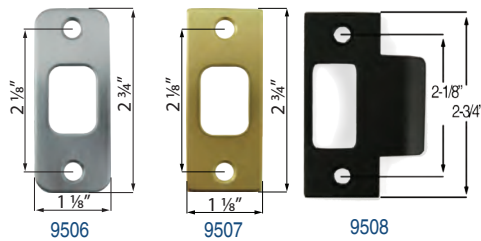

Jeske no.	Item no.	Description	Case Pack	Retail
-----------	----------	-------------	-----------	--------

1-1/8" x 2-3/4" Round Corner Deadbolt Strike

HL950601	9506-3	Polished Brass	10	\$3.70
HL950602	9506-5	Antique Brass	10	\$3.70
HL950604	9506-15	Satin Nickel	10	\$3.70
HL950605	9506-15A	Antique Nickel	10	\$3.70
HL950607	9506-19	Matte Black	10	\$3.70
HL950606	9506-26D	Satin Chrome	10	\$3.70
HL950608	9506-26	Polished Chrome	10	\$3.70
HL950609	9506-11P	Vintage Bronze	10	\$3.70