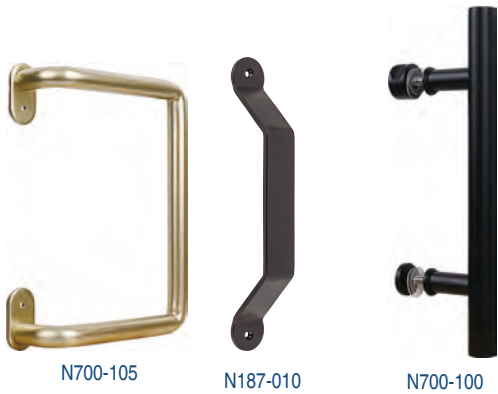

Item no.	Description	Case Pack	Retail
8" Troy Pull			
N700-103	V1002 Matte Black	2	$46.34
N700-104	V1002 Satin Nickel	2	$49.43
N700-105	V1002 Brushed Gold	2	$54.58
10" Charleston Pull			
N700-108	V1000 Matte Black	2	$30.89
N700-109	V1000 Brushed Gold	2	$41.19
N187-010	V1000 Oil-Rubbed Bronze	2	$41.07
N187-012	V1000 Satin Nickel	2	$39.38
12" Madison Pull			
N700-100	V1001 Matte Black	2	$45.31
N700-101	V1001 Satin Nickel	2	$49.43
N700-102	V1001 Brushed Gold	2	$54.58