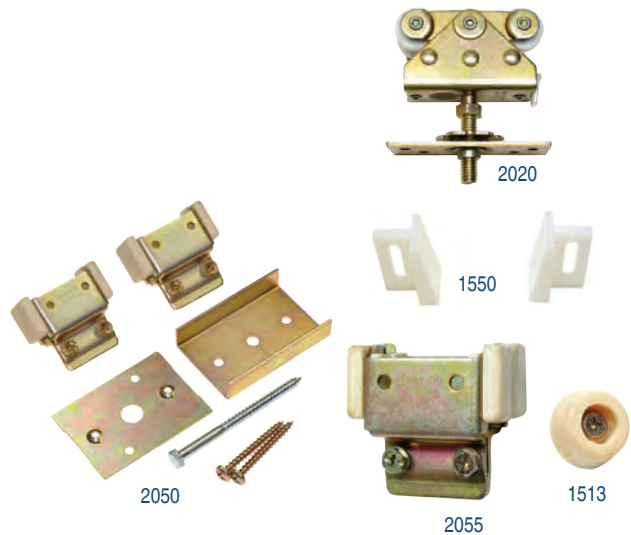

2060 Series Super Heavy-Duty Pocket Door Hardware Sets for 2x6 Walls

JO214080	20604080	4'0" x 8'0" Pocket Door Frame can be cut to size	1	$634.90

2000 Series Pocket Door Parts

JO01513	1513PLBG	Bumper-bulk	100	$1.20
JO01550	1550	Pocket Door Guide-bulk	100	$.80 ★
JO01575	1575PPK3	1-3/4" Adapter Kit	10	$12.70
JO01505	1505PPK3	Pocket Door Guide & Bumper Set	10	$5.70
JO02020	2020PLBG	Hanger	25	$46.80
JO02050	2050PLBG	Converging Door Kit	10	$27.50
JO01574	1574PLBG	4" Steel Stud Wall Adaptor Kit for 2000 Series Frames	1	$14.10
JO02055	2055PLBG	Track Stop	25	$11.20

See page 38 and page 93 for pocket door locks.