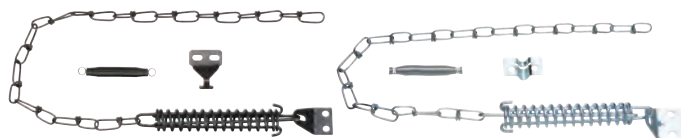

V1355 Chain Door Stops

N349-241	V1355	Black	5	$5.58
N162-024	V1355	Zinc Plated	5	$6.71

- Wings are raised slightly above the base
- Edges are curved to prevent the button from gouging into the wood
- Mounting screws included
- Manufactured from cold-rolled steel

83 Galvanized Turn Buttons, 4/pk

N247-965	V83	1-3/4"	5	$6.10

- Wings are raised slightly above the base
- Edges are curved to prevent the button from gouging into the wood
- Mounting screws included
- Manufactured from cold-rolled steel

83 Zinc Plated Turn Buttons visual pack, 4/pk

N106-815	V83	1-3/4"	5	$3.05
N106-856	V83	2"	5	$3.54

- Wings are raised slightly above the base
- Edges are curved to prevent the button from gouging into the wood
- Mounting screws included
- Manufactured from cold-rolled steel

83 Zinc Plated Half Turn Buttons, 4/pk

N106-906	V83		5	$2.85

- Designed to keep storm windows, screens and other panels in place
- Makes window easy to remove
- Tempered spring steel for long life
- Spring steel base, cold-rolled steel center piece

82 Snap Fasteners, visual pack, 4/pk

N192-179	V82	Zinc Plated	5	$5.32

Turnbuckles, zinc plated

N117-564	V195	42"	5	$8.59
N117-580	V196	50"	5	$11.26