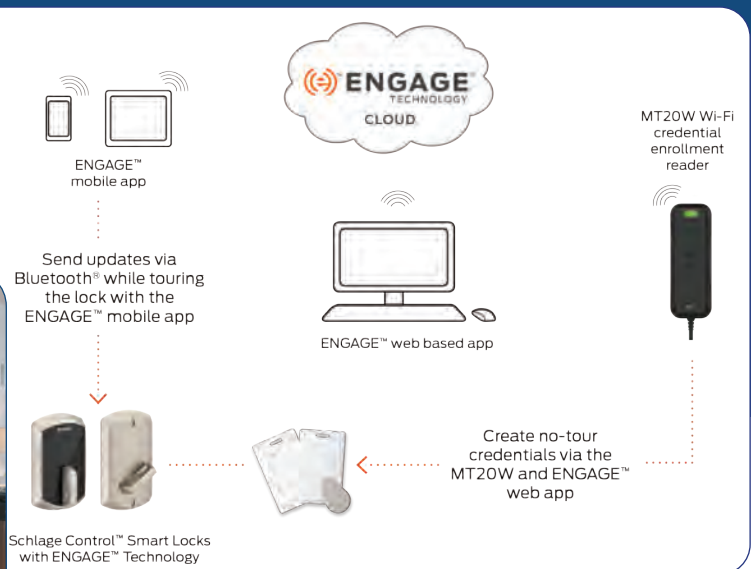

Contact our commercial department for more information about stand-alone access control solutions for your multi-family project.

Construction jobs available. Contact our commercial department for details.