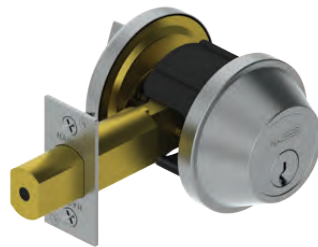

3200 Series Grade 2 Deadbolt

- BHMA Certified ANSI A156.5 Grade 2
- UL/cUL Listed for all functions up to 3 hours for “A” label single doors
- ADA - Thumbturn
- 2 3/4” backset with 2 1/4” x 1 1/8” square corner faceplate
- Schlage C keyway
- Fits 1 3/8” - 1 3/4” thick doors
- 1” brass throw with concealed hardened steel roller to prevent sawing or cutting

Single Cylinder Deadbolts

HG12652	3215 US10B KD	Oil-Rubbed Bronze	12	$99.82
HG98341	3215 US26D KD	Satin Chrome	12	$99.82