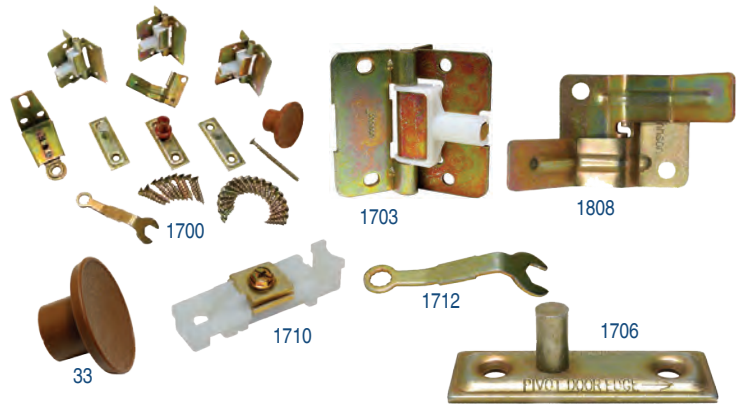

Parts for 1700 Series

JO0033	33PLBG	Brown Plastic Knob	100	$1.80
JO01700	1700PPK3	Folding Door Hardware Pack	10	$22.60
<i>Order 2 packages for a normal double-door setup.</i>				
JO01703	1703PPK2	Folding Door Hinge (2ea.)	10	$9.60
JO01706	1700PBL3	Folding Door Pivot (1 Set)	10	$6.60
JO01808	1808PPK1	Folding Door Aligner	10	$5.30
JO01710	1710PLBG	Top Pivot Lock	50	$4.20
JO01705	1705PLBG	Guide for Guide Track	100	$2.70
JO01711	1711PLBG	Bottom Pivot Jamb-Mount Brkt.	50	$5.20
JO01713	1713	Track Stop	100	$1.40
JO01712	1712	Adjustment Wrench	100	$7.00
JO01011	1011PLBG	Bottom Pivot Floor-Mount Bkt.	25	$9.20

See page 131 for more pulls.