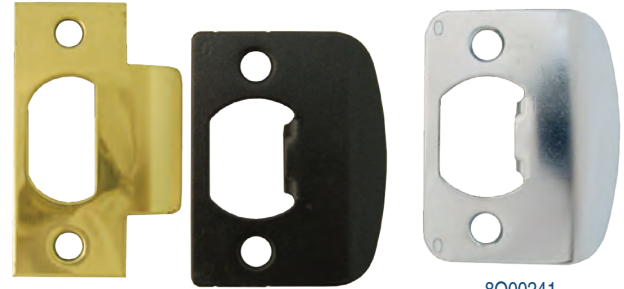

8Q00165

8Q00240

8Q00241

Jeske no.	Item no.	Description	Case Pack	Retail

Deadbolt Strike Box

KH291611	8Q00161		1	$3.40

Deadbolt Strike & Reinforcer

KH291641	8Q00164 605	Bright Brass	1	$5.80
KH291643	8Q00164 613	Oil-Rubbed Bronze	1	$5.80
KH291646	8Q00164 619/626	Satin Nickel/Chrome	1	$5.80

4-7/8" x 1-1/4" ASA Commercial Strike

Does Not Include Screws

KH291661	8Q00166 605	Polished Brass	1	$9.60
KH291663	8Q00166 613	Oil-Rubbed Bronze	1	$9.60
KH291666	8Q00166 626/619	Satin Chrome/Nickel	1	$9.60

Includes Screws

KW838462	83846 5	Antique Brass	1	$12.20

12-24 x 1" Combo ANSI Strike Screws

FL2116419	021164-016 606	Satin Brass	1	$.62
FL2116403	021164-016 613	Oil-Rubbed Bronze	1	$.62
FL2116406	021164-016 626	Satin Chrome	1	$.62

Jeske no.	Item no.	Description	Case Pack	Retail

1-1/8" x 2-3/4" T-Strike

KH291651	8Q00165 605	Bright Brass	1	$6.20
KH291653	8Q00165 613	Oil-Rubbed Bronze	1	$6.20
KH291656	8Q00165 619/626	Satin Nickel/Chrome	1	$6.20

Square Corner UL Full Lip Strike

KH293301	8Q00240 605	Bright Brass	1	$5.70
KH293303	8Q00240 613	Oil-Rubbed Bronze	1	$5.70
KH293306	8Q00240 619/626	Satin Nickel/Chrome	1	$5.70

Round Corner UL Full Lip Strike

KH293311	8Q00241 605	Bright Brass	1	$5.70
KH293313	8Q00241 613	Oil-Rubbed Bronze	1	$5.70
KH293316	8Q00241 619/626	Satin Nickel/Chrome	1	$5.70

DON-JO