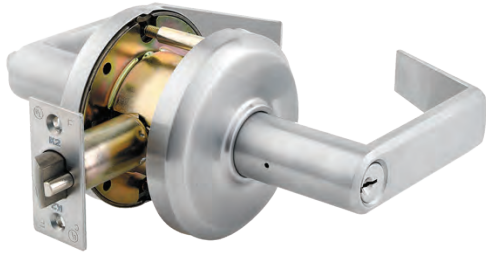

QCL200 Grade 2 Cylindrical Levers

Sierra