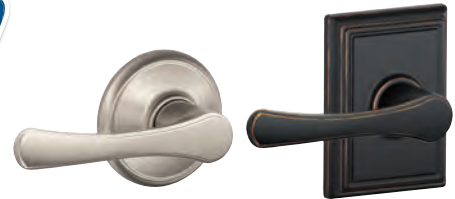

Avila

Avila w/ Addison

Jeske no.	Item no.	Description	Case Pack	Retail
Bright Brass boxpack				
SJ5701010	F10VLA605	Passage	8	$42.00
SJ5701040	F40VLA605	Privacy	8	$46.00
SJ5700051	F51AVLA505 K4	Entry	8	$81.00
SJ5701017	F170VLA605	Dummy	20	$22.00
● SJ5701059	F59VLA605	F58 Handleset Trim	1	$109.00

Antique Brass boxpack

SJ5702010	F10VLA609	Passage	8	$47.00
SJ5702040	F40VLA609	Privacy	8	$50.00
SJ5702051	F51AVLA609 K4	Entry	8	$81.00
SJ5702017	F170VLA609	Dummy	20	$24.00
● SJ5702059	F59VLA609	F58 Handleset Trim	1	$114.00

Satin Nickel boxpack

SJ5704010	F10VLA619	Passage	8	$47.00
SJ5704040	F40VLA619	Privacy	8	$50.00
SJ5704051	F51AVLA619 K4	Entry	8	$81.00
SJ5704017	F170VLA619	Dummy	20	$24.00
● SJ5704059	F59VLA619	F58 Handleset Trim	1	$114.00

Satin Nickel w/ Addison Trim boxpack

SJ5704410	F10VLA619ADD	Passage	8	$64.00
SJ5704440	F40VLA619ADD	Privacy	8	$67.00
SJ5704451	F51AVLA619ADD K4	Entry	8	$98.00
SJ5704417	F170VLA619ADD	Dummy	20	$32.50
● SJ5704459	F59VLA619ADD	F58 Handleset Trim	1	$131.00

Bright Chrome boxpack

SJ5708010	F10VLA625	Passage	8	$47.00
SJ5708040	F40VLA625	Privacy	8	$50.00
SJ5708051	F51AVLA625 K4	Entry	8	$81.00
SJ5708017	F170VLA625	Dummy	20	$24.00
● SJ5708059	F59VLA625	F58 Handleset Trim	1	$114.00

Satin Chrome boxpack

SJ5706010	F10VLA626	Passage	8	$47.00
SJ5706040	F40VLA626	Privacy	8	$50.00
SJ5706051	F51AVLA626 K4	Entry	8	$81.00
SJ5706017	F170VLA626	Dummy	20	$24.00
● SJ5706059	F59VLA626	F58 Handleset Trim	1	$114.00

Aged Bronze boxpack

SJ5709010	F10VLA716	Passage	8	$47.00
SJ5709040	F40VLA716	Privacy	8	$50.00
SJ5709051	F51AVLA716 K4	Entry	8	$81.00
SJ5709017	F170VLA716	Dummy	20	$24.00
● SJ5709059	F59VLA716	F58 Handleset Trim	1	$114.00

Aged Bronze w/ Addison Trim boxpack

SJ5709410	F10VLA716ADD	Passage	8	$64.00
SJ5709440	F40VLA716ADD	Privacy	8	$67.00
SJ5709451	F51AVLA716ADD K4	Entry	8	$98.00
SJ5709417	F170VLA716ADD	Dummy	20	$32.50
● SJ5709459	F59VLA716ADD	F58 Handleset Trim	1	$131.00

Note: Schlage passage and privacy locks are sold with dual-option adjustable latches (round corner and drive-in) and round corner strikes. Deadbolts, entries, and handleset trims include triple-option latches (round corner, square corner and drive-in).