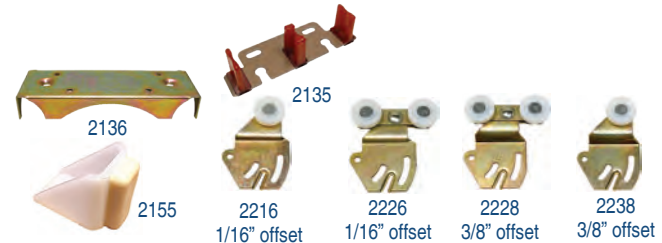

Parts for 2200 & 1166 Series

JO02135	2135PPK1	Guide for 3/4 or 1-3/8 Doors (carded)	10	$5.10
JO02135I	2135PLBG	Guide for 3/4 or 1-3/8 Doors (poly bag)	100	$2.90
JO02136	2136PPK1	Carpet Riser for 2135	10	$5.60
JO02155	2155PPK1	Sliding Door Stop - carded	10	$5.80
JO02155I	2155PLBG	Sliding Door Stop - polybagged	50	$2.50
JO02216	2216PPK2	1-Wheel 1/16 Offset Hanger, 50lb. (2/pk)	10	$8.80
JO02216I	2216	1-Wheel 1/16 Offset Hanger, 50lb.-bulk	100	$2.20 ★
JO02226	2226PPK2	2-Wheel 1/16 Offset Hanger 75lb. (2/pk)	10	$12.00
JO02226I	2226	2-Wheel 1/16 Offset Hanger 75lb.-bulk	50	$4.30 ★
JO02228	2228PPK2	2-Wheel 3/8 Offset Hanger 75lb. (2/pk)	10	$12.00
JO02228I	2228	2-Wheel 3/8 Offset Hanger 75lb.-bulk	50	$4.40 ★
JO02238	2238PPK2	1-Wheel 3/8 Offset Hanger 50lb. (2/pk)	10	$8.90
JO02238I	2238	1-Wheel 3/8 Offset Hanger 50lb.-bulk	100	$2.30 ★
JO23047	2200-0048	2200 Series 48" Track Only	25	$19.90 ★
JO23059	2200-0060	2200 Series 60" Track Only	25	$24.50 ★
JO23071	2200-0072	2200 Series 72" Track Only	25	$29.10 ★
JO23074	22310002	2-Door 2200 Hardware Set (less track)	1	$12.20
JO02031	2031PLBG	HD Single Guide	25	$6.80
JO02034	2034PLBG	HD 1-3/4" Guide	25	$10.00
JO02035	2035PLBG	HD 1-3/8" Guide	25	$10.10

See page 131 for pulls.

Track & Parts for 2222 Series

JO22715	2222-048	2222 Series 48" Header Mount-track only	25	$29.50 ★
JO22721	2222-072	2222 Series 72" Header Mount-track only	25	$43.60 ★
JO222048	22224-48	2222 Series 48" Track w/ Wood	10	$56.60 ★
JO222060	22224-60	2222 Series 60" Track w/ Wood	10	$69.30 ★
JO222072	22224-72	2222 Series 72" Track w/ Wood	10	$82.20 ★
JO222901	22312202	2-Door Parts Pack for 50 lb. Doors	1	$12.70
JO222902	22312204	4-Door Parts Pack for 50 lb. Doors	1	$36.10
JO222903	22312252	2-Door Parts Pack for 75 lb. Doors	1	$20.30
JO222904	22312254	4-Door Parts Pack for 75 lb. Doors	1	$52.70