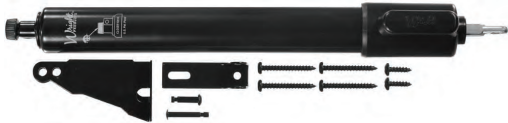

Jeske no.	Item no.	Description	Case Pack	Retail
TAP-N-GO Standard Duty Pneumatic Closer				
WR98872	V2010BL	Black	6	$32.30
WR98873	V2010WH	White	6	$32.30

- For outswinging wood or metal doors
- Full 90° opening
- Adjustable closing speed
- Factory lubricated
- Two hole end plug for adjustable latching power
- Use alone for light doors
- Installation hardware included