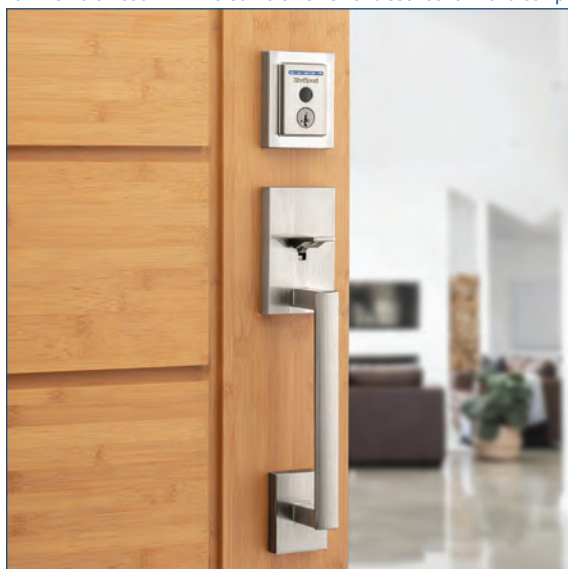

- Lock and unlock your door with the latest fingerprint access technology
- Manage Halo Touch from the Kwikset app from anywhere there's an internet connection
- No hub required by connecting directly to your home Wi-Fi network
- Enroll up to 100 fingerprints (50 users)
- Create, disable, and delete fingerprints from your smartphone using the Kwikset app
- View the lock's event history from your smartphone using the Kwikset app
- Works with Amazon Alexa and Google Assistant
- Set schedules for customized access from your smartphone using the Kwikset app
- Certified Highest Residential Security, Durability and Finish - ANSI/BHMA Grade AAA
- Requires 4 AA batteries (included)
- Easily installs in minutes with just a screwdriver
- Features SmartKey Security™, which protects against advanced break-in techniques and allows you to re-key your lock yourself in seconds

Jeske no.	Item no.	Description	Case Pack	Retail
959 Halo Touch Contemporary Smart Lock boxpack				
KW9590404	959 CNT FPRT WIFI 15	Satin Nickel	1	$470.00
KW9590407	959 CNT FPRT WIFI 514	Matte Black	1	$470.00

Jeske no.	Item no.	Description	Case Pack	Retail
959 Halo Touch Traditional Smart Lock boxpack				
KW9590204	959 TRL FPRT WIFI 15	Satin Nickel	1	$470.00
KW9590209	959 TRL FPRT WIFI 11P	Venetian Bronze	1	$470.00

Pair the Halo Touch with the San Clemente handleset bottom for a complete look!

● **814 San Clemente Handleset Bottom RCAL**
(Less interior pack) Fits 966 and 971 interior trims

KW8204086	814SCE 15 RCAL RCS	Satin Nickel	4	$232.10
KW8207086	814SCE 514 RCAL RCS	Matte Black	4	$242.60