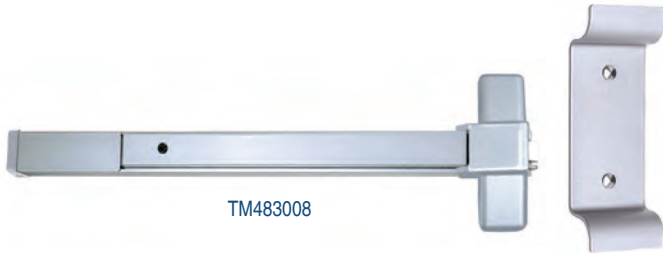

8300 Heavy-Duty Commercial Grade 1 Rim Exit Device

TM483008