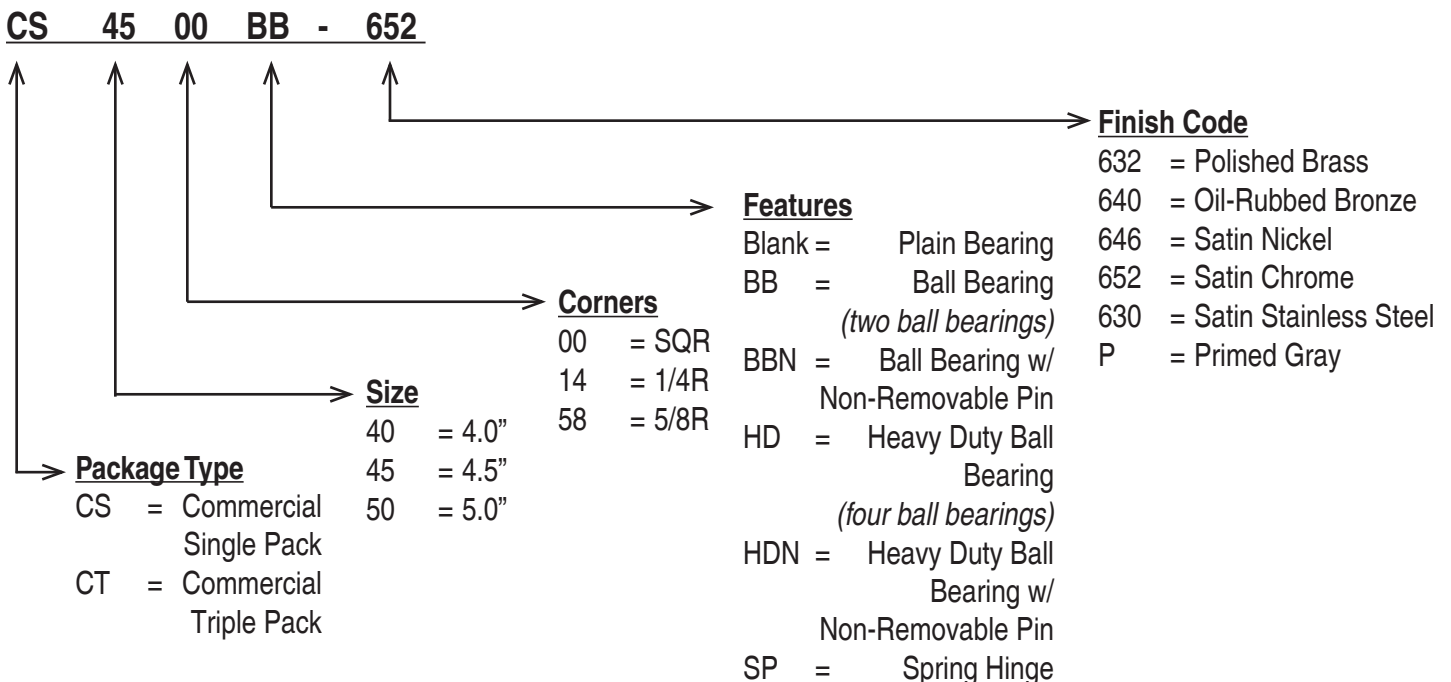

COMMERCIAL HINGES

Please see page MFC-2 for currently available combinations of finishes, features, and package options.