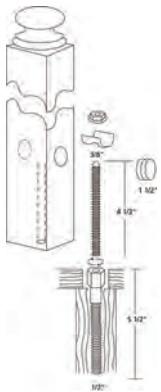

Key Lock Newel Post Fastener

FA6283	FU-6283	1/pk	12	$19.20

- Fully concealable
- Reversible oak / beech plug
- Two member system for easy installation
- Radius washer for extra strength

Thread Lock Newel Post Fastener

FA6284	FU-6284	1/pk	12	$16.90