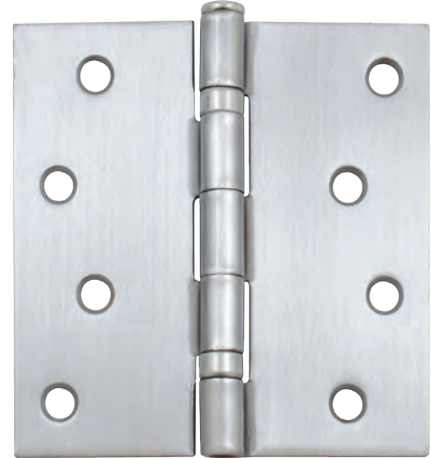

Square

Item no.	Description	Case Pack	Retail
5/8" Radius Corner			
Pairs - 2/pk			
P4058BB-3	Polished Brass	50	$15.90
P4058BB-5	Antique Brass	50	$14.90
P4058BB-11P	Vintage Bronze	50	$16.00
P4058BB-15	Satin Nickel	50	$14.00
P4058BB-15A	Antique Nickel	50	$14.90
P4058BB-19	Matte Black	50	$14.00
P4058BB-26	Polished Chrome	50	$15.90
P4058BB-26D	Satin Chrome	50	$15.20
P4058BB-32D	Stainless Steel	50	$28.40
Bulk - 100/pk			
B4058BB-3	Polished Brass	1	$381.00
B4058BB-5	Antique Brass	1	$354.70
B4058BB-11P	Vintage Bronze	1	$383.10
B4058BB-15	Satin Nickel	1	$334.00
B4058BB-15A	Antique Nickel	1	$354.70
B4058BB-19	Matte Black	1	$334.00
B4058BB-26	Polished Chrome	1	$381.00
B4058BB-26D	Satin Chrome	1	$363.00
B4058BB-32D	Satin Stainless Steel	1	$1,124.30

Item no.	Description	Case Pack	Retail
1/4" Radius Corner			
Pairs - 2/pk			
P4014BB-3	Polished Brass	50	$15.90
P4014BB-5	Antique Brass	50	$14.90
P4014BB-11P	Vintage Bronze	50	$16.00
P4014BB-15	Satin Nickel	50	$14.00
P4014BB-15A	Antique Nickel	50	$14.90
P4014BB-19	Matte Black	50	$14.00
P4014BB-26	Polished Chrome	50	$15.90
P4014BB-26D	Satin Chrome	50	$15.20
Bulk-100ea			
B4014BB-11P	Vintage Bronze	1	$383.10
B4014BB-15	Satin Nickel	1	$334.00
B4014BB-19	Matte Black	1	$334.00

Item no.	Description	Case Pack	Retail
Square Corner			
Pairs - 2/pk			
P4000BB-3	Polished Brass	50	$15.90
P4000BB-5	Antique Brass	50	$14.90
P4000BB-11P	Vintage Bronze	50	$16.00
P4000BB-15	Satin Nickel	50	$14.00
P4000BB-19	Matte Black	50	$14.00
P4000BB-26	Polished Chrome	50	$15.90
P4000BB-26D	Satin Chrome	50	$15.20