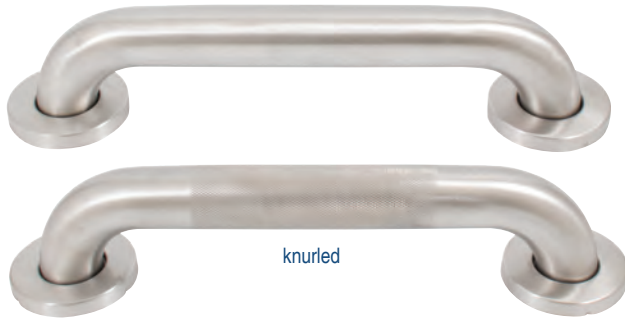

Grab Bars

knurled