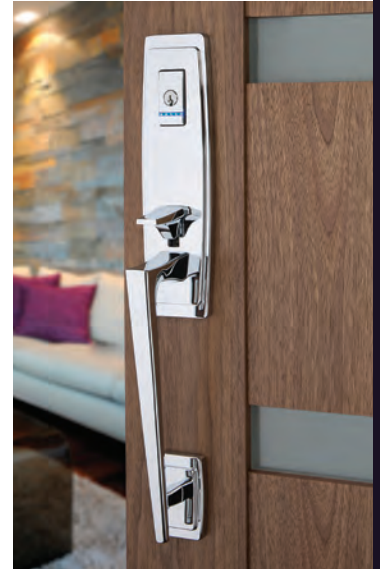

BALDWIN®

ESTATE™