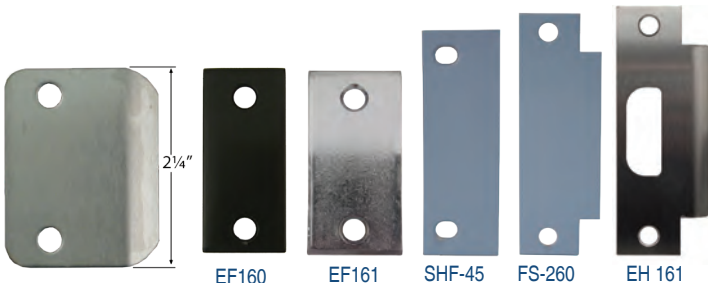

EF160

EF161

SHF-45

FS-260

EH 161

Blank Strikes Round Corner

EL214201	ST-214B-RC 605	Polished Brass	10	$10.20
EL214203	ST-214B-RC DU	Duro Bronze	10	$11.80
EL214214	ST-214B-RC 630	Stainless Steel	10	$6.00

4-7/8" x 1-1/4" ASA Strike w/ Extended Height Latch Hole

EL27117	EH 161 630	Stainless Steel	1	$21.60
EL27118	EH 161 DU	Duro Bronze	1	$23.30

Latch and Strike Filler Plates

1" x 2-1/4"

EL016000	EF-160 PC	Prime Coated	10	$3.50
EL016001	EF-160 BP	Brass Plated	10	$11.10
EL016003	EF-160 DU	Duro Coated	10	$11.10
EL016008	EF-160 CP	Chrome Plated	10	$11.10

1-1/8" x 2-1/4"

EL016100	EF-161 PC	Prime Coated	10	$3.50
EL016101	EF-161 BP	Brass Plated	10	$11.10
EL016103	EF-161 DU	Duro Coated	10	$11.10
EL016108	EF-161 CP	Chrome Plated	10	$11.10

1-1/4" x 4-7/8"

EL026000	FS-260 PC	Prime Coated	10	$3.80

Hinge Filler Plates

1-1/2" x 4-1/2"

EL004500	SHF-45	Prime Coated	10	$4.20