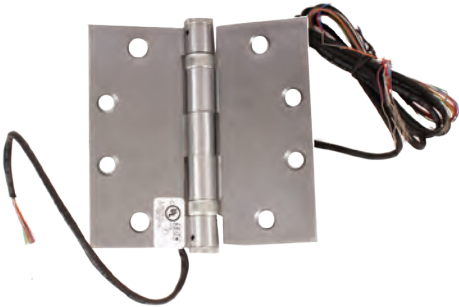

Square Power Transfer Hinge 1 Amp 10 Conductor				
PA80064	EPT-H10SC	Satin Chrome	1	$510.10