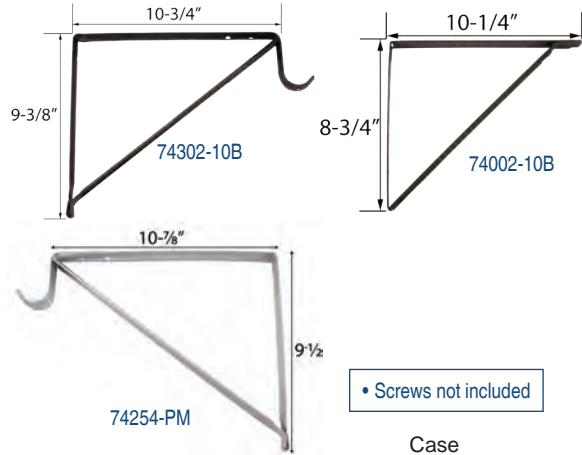

• Screws not included

Item no.	Description	Case Pack	Retail

Shelf & Rod Brackets powder coated

74254-DB	2-1/2" Drop	Oil-Rubbed Bronze	20	$4.90 ★
74302-DB	3" Drop	Oil-Rubbed Bronze	20	$4.90 ★
74002-DB	No Drop	Oil-Rubbed Bronze	20	$4.30 ★
74254-PM	2-1/2" Drop	Platinum	20	$4.90 ★
74302-PM	3" Drop	Platinum	20	$4.90 ★
74002-PM	No Drop	Platinum	20	$4.30 ★