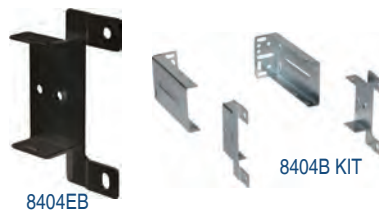

1175 Extra Large Nylon Roller Drawer Slides

KV00142	1175P	22 5/8" Poly Pack	10	$9.70

Mounting Brackets for 8400 Drawer Slides				
KV24229	8404 EB	Front Bracket -Ebony Black	20	$1.80
KV24320	8401	Rear Bracket - Zinc	20	$2.70
KV11129	8402	Rear Bracket - Zinc	20	$2.30
KV24233	8404B KIT	Bracket Kit - Zinc	20	$8.50