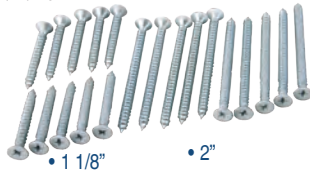

1-1/8" and 2" Bracket Screws 10 of each size/pk

74924-WH	White	20	$12.20