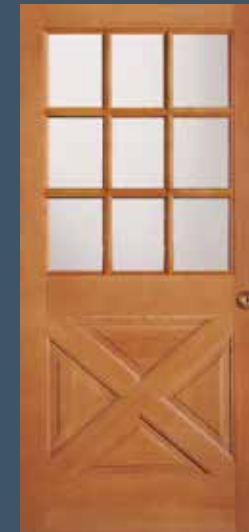

37035 SDL, IG
7035 TDL