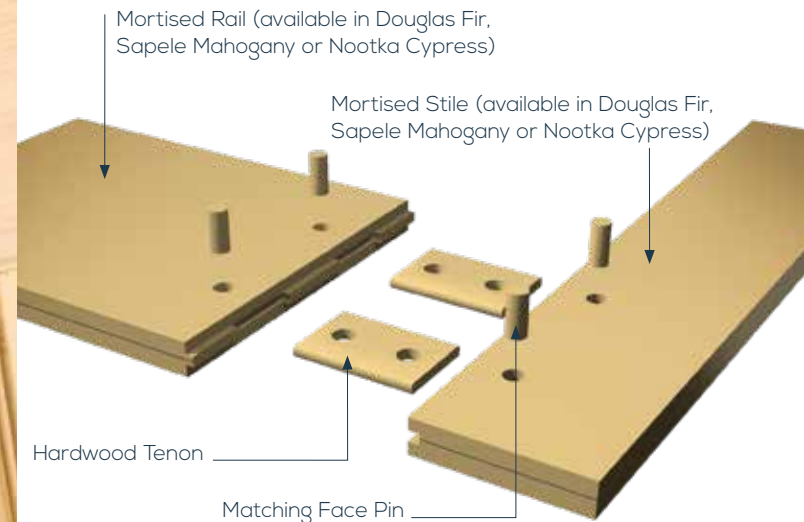

EXTENDED WARRANTY

- 10-year warranty on doors made from Douglas Fir, Sapele Mahogany and Nootka Cypress
- No building overhang required

UNBEATABLE CONSTRUCTION

- Mortise-and-tenon joinery with face-driven pins
- Two-piece laminated stile-and-rail construction
- Divided lite doors made with SDL construction
- Design pressure ratings of DP50