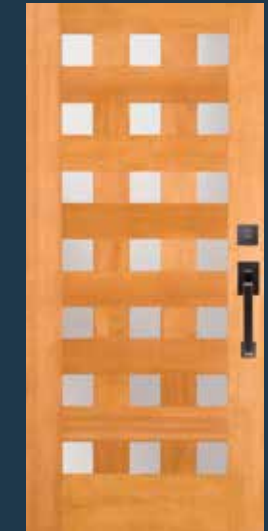

7421 IG
with optional shaker sticking

EXPLORE OUR ONLINE TOOLS AT [SIMPSONDOOR.COM/DESIGN-TOOLS](http://simpsondoor.com/design-tools)