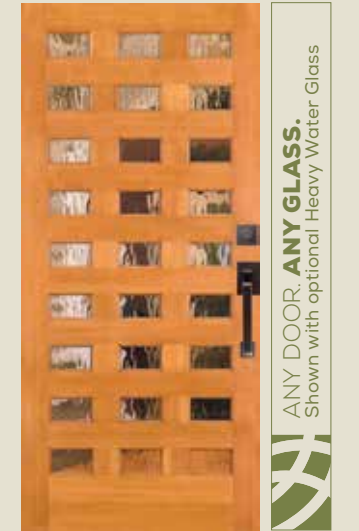

7427 IG
with optional heavy
water glass.
Privacy Rating 4.

ANY DOOR. **ANY GLASS.**
Shown with optional Heavy Water Glass

EXPLORE OUR ONLINE TOOLS AT SIMPSONDOOR.COM/DESIGN-TOOLS