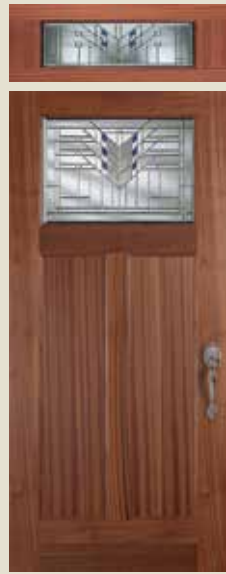

VIEW ENTIRE **CRAFTSMAN COLLECTION**
simpsondoor.com/craftsman

6861

Shown in Douglas fir with 6175 sidelights and UltraBlock® technology

6861
with 6175 sidelight

TEST DRIVE **YOUR DOOR**
simpsondoor.com/testdrive