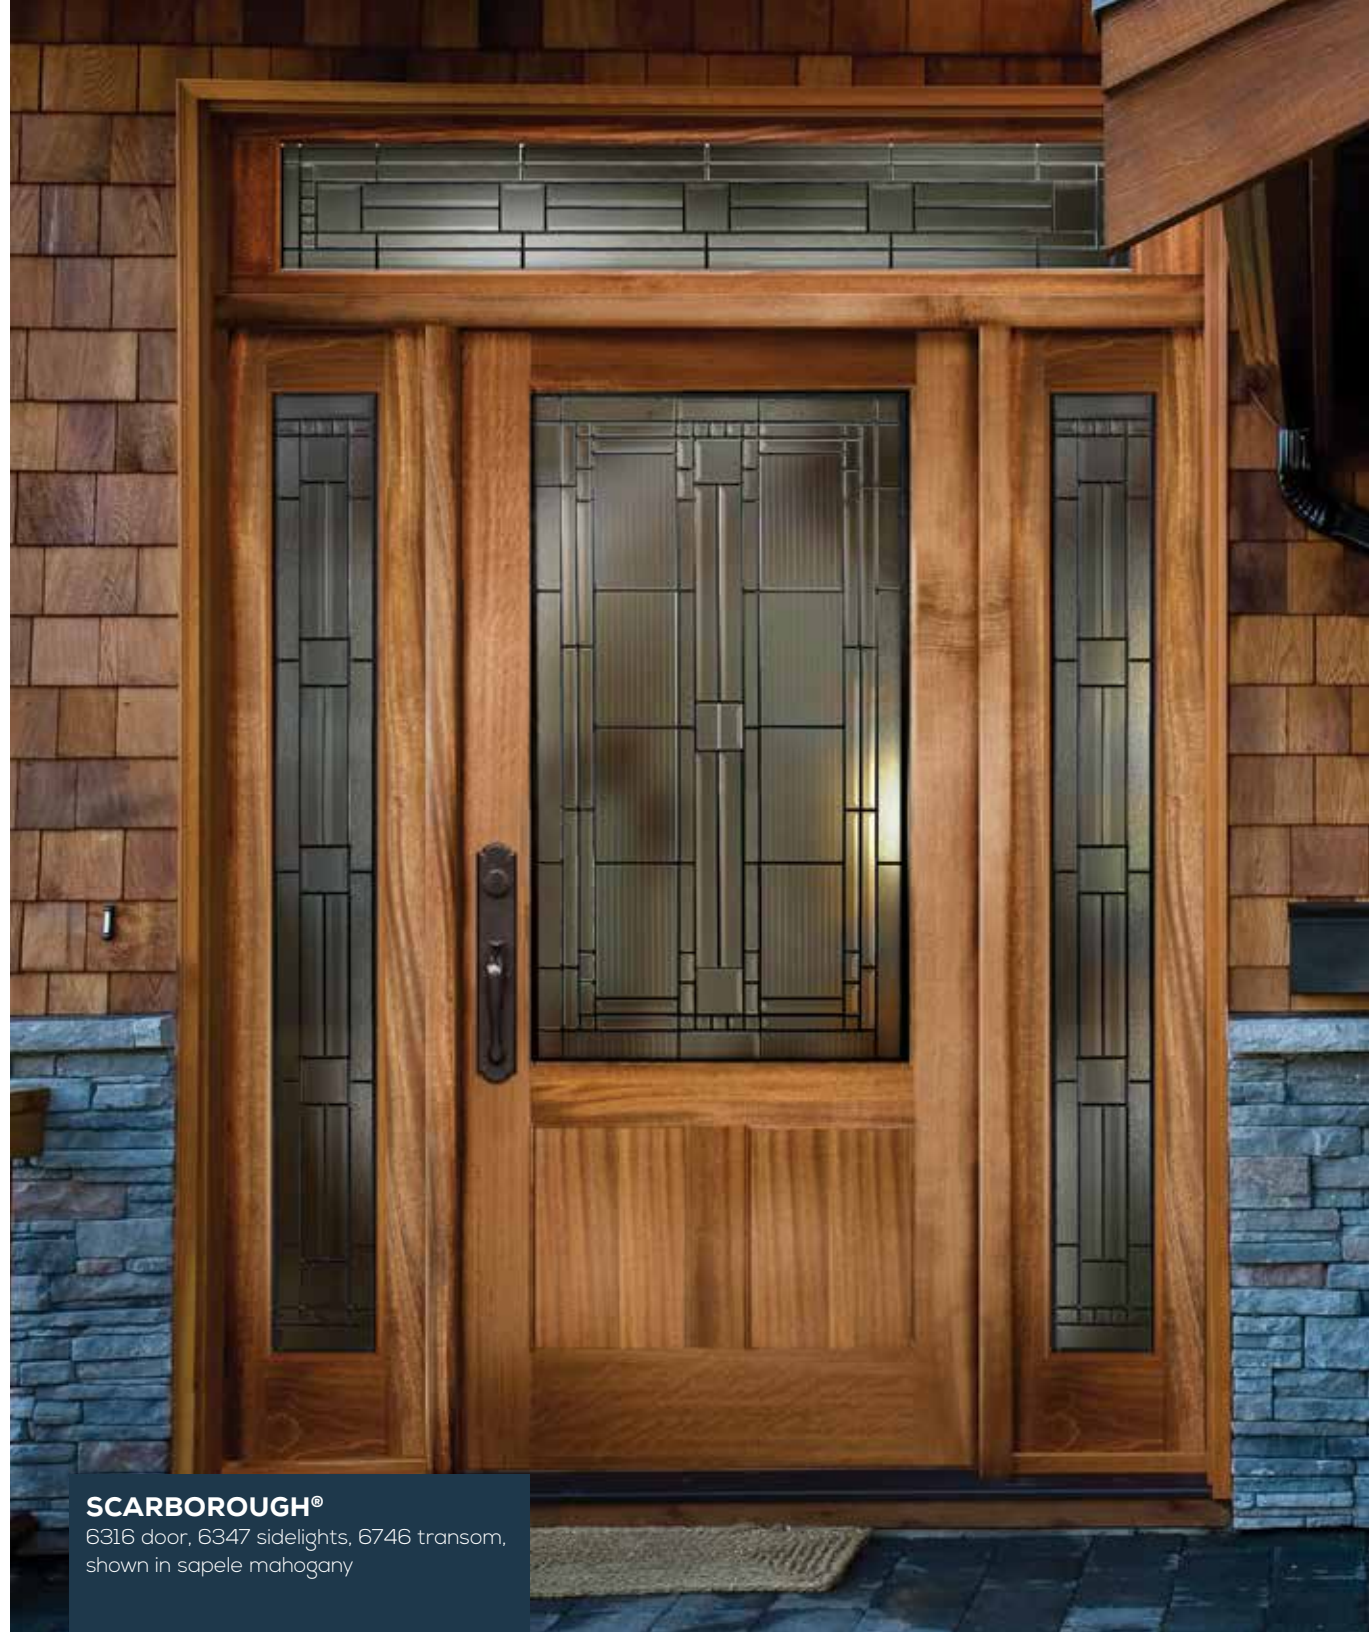

VIEW ENTIRE **BUILDER'S ADVANTAGE SERIES**
simpsondoor.com/buildersadvantage

SCARBOROUGH®

6316 door, 6347 sidelights, 6746 transom,
shown in sapele mahogany

SCARBOROUGH®

6316 door, 6347 sidelight with black caming and optional shaker sticking. Privacy Rating 7.