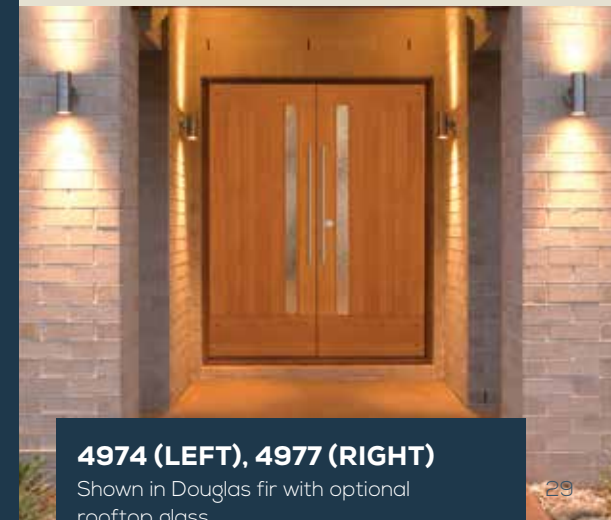

4974 (LEFT), 4977 (RIGHT)
Shown in Douglas fir with optional rooftop glass.

DOOR OPTIONS INCLUDE (SEE SIMPSONDOOR.COM/OPTIONS):

ANY WOOD

ANY SIZE

ANY GLASS

PRIVACY RATING

INSULATED GLAZING

*As viewed from exterior of home.