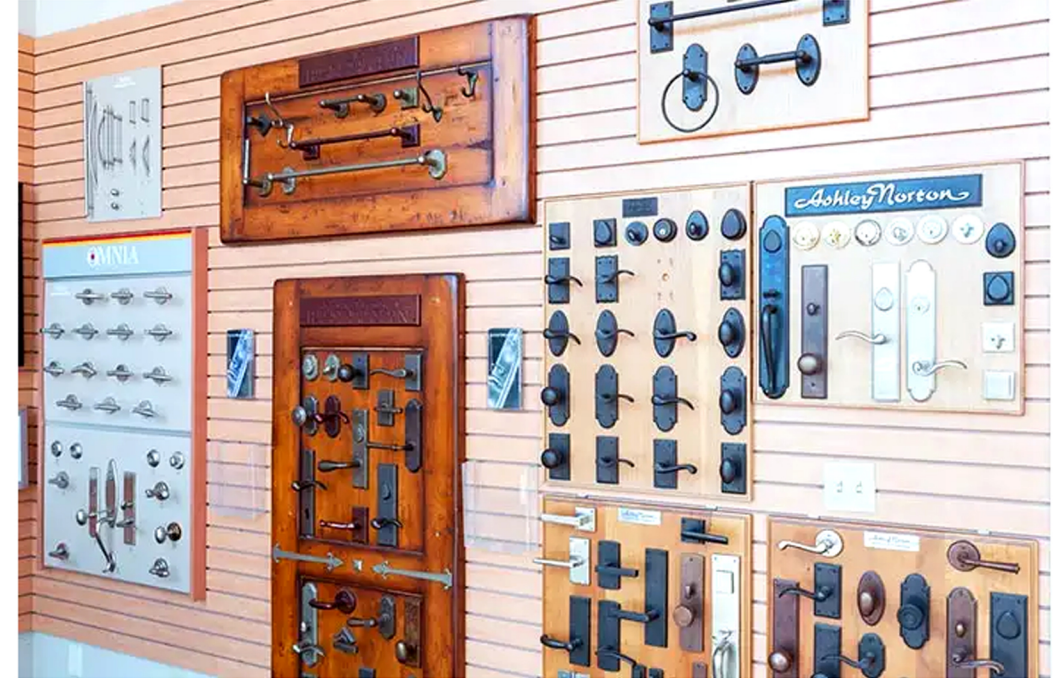

## Architectural hardware that is stylishly designed and built to last.

Strauss Security's showroom in Urbandale, Iowa has a variety of manufactures to choose from when it comes to designer hardware for your home. Call us today at **515-276-7030** or visit our showroom to learn more about our large selection of styles, finishes and models for all your updating and remodeling needs.

### Designer Residential Hardware

#### Home Door Hardware

Add new style to your doors with designer hardware. Adding new hardware is a simple and dynamic way to finish your remodel or to give your home a new look. Strauss carries a wide selection of residential door hardware including: handles, pulls, hinges and kick plates.