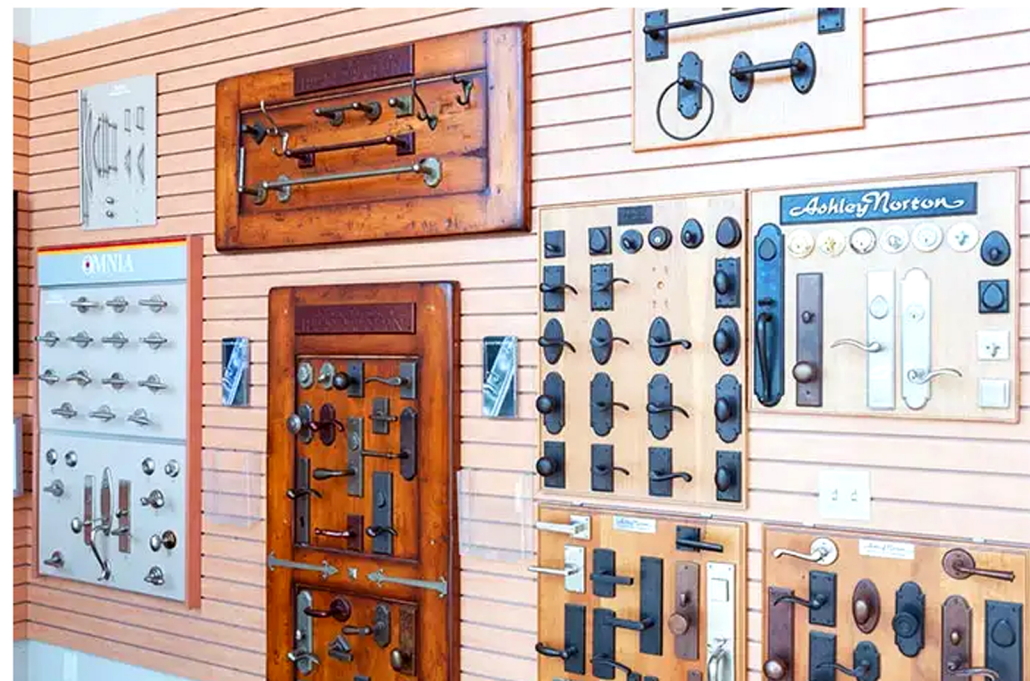

## Architectural hardware that is stylishly designed and built to last.

Strauss Security's showroom in Urbandale, Iowa has a variety of manufactures to choose from when it comes to designer hardware for your home. Call us today at **515-276-7030** or visit our showroom to learn more about our large selection of styles, finishes and models for all your updating and remodeling needs.

#### Home Door Hardware

Add new style to your doors with designer hardware. Adding new hardware is a simple and dynamic way to finish your remodel or to give your home a new look. Strauss carries a wide selection of residential door hardware including: handles, pulls, hinges and kick plates.