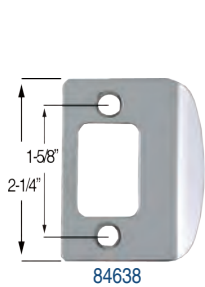

Full Lip Square Corner Deadbolt Strike

KW846381	84638 3	Polished Brass	10	$3.90
KW846382	84638 5	Antique Brass	10	$3.90
KW846384	84638 15	Satin Nickel	10	$3.90
KW846383	84638 690	Dark Bronze	10	$3.90
KW846388	84638 26	Chrome	10	$3.90
KW846387	84638-514	Matte Black	10	$3.90

1-1/4" x 3-5/8" Square Corner Deadbolt Strike

KW832221	83222 3	Polished Brass	10	$4.60
KW832222	83222 5	Antique Brass	10	$4.60
KW832223	83222 10B	Oil-Rubbed Bronze	10	$4.60
KW832224	83222 15	Satin Nickel	10	$4.60
KW832225	83222 15A	Antique Nickel	10	$4.60
KW832228	83222 26	Chrome	10	$4.60

Weiser Deadbolt Strike

WE946105	820050-5	Antique Brass	10	$4.60
WE946111	820050-690	Venetian Bronze	10	$4.60
WE946115	820050-15	Satin Nickel	10	$4.60
WE946126	820050-26	Chrome	10	$4.60