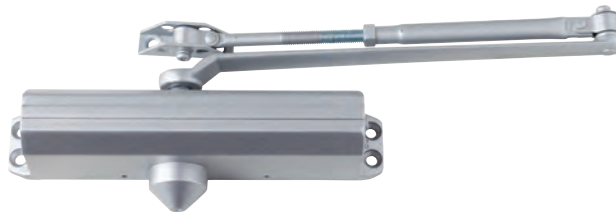

DCL2000 Series Light-Duty Surface Door Closers

- Grade 1 compliant, UL 10C Listed (non-hold open arms), ADA compliant at size 1
- Adjustable spring size 1-6
- 9-1/16" x 3/4" mounting hole pattern
- Independent adjustment values: sweep speed, latch speed, and back-check
- Single piece, cast aluminum body
- Universal hardware pack

DCL2000 Non-Hold Open Arm, Less Cover				
DC53581	DCL2000.STD.LESS.RW/PA.ALUM	Satin Aluminum	4	$136.68
DC53582	DCL2000.STD.LESS.RW/PA.DKBRZ	Dark Bronze	4	$136.68
DCL2000 Hold Open Arm, Less Cover				
DC53583	DCL2000.STD.LESS.HW/PA.ALUM	Satin Aluminum	4	$175.45
DCL2000 Hold Open Arm, Full Cover				
DC53584	DCL2000.STD.FULL.RW/PA.ALUM	Satin Aluminum	4	$146.88

DCL2000 Top Jamb Drop Plate				
DC53602	DCL2000P.DP18TJ.ALUM	Satin Aluminum	10	$20.30
DC53604	DCL2000P.DP18TJ.DKBRZ	Dark Bronze	10	$20.30

DCL2000 Parallel Arm Drop Plate				
DC53603	DCL2000P.DP18PA.ALUM	Satin Aluminum	10	$20.30
DC53605	DCL2000P.DP18PA.DKBRZ	Dark Bronze	10	$20.30