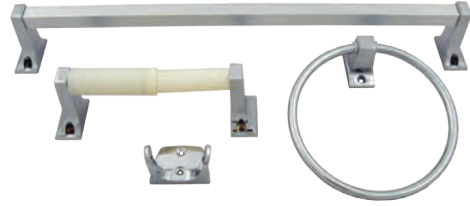

Builders Series

- Available in bulk (full cases) only.
- Posts for use with both paper tube and towel bar

Item no.	Description	Case Pack	Retail
Polished Chrome			
4900-26	Towel Ring	25	$5.80
4901-26	Robe Hook	25	$4.10
4902-WH	Paper Spring Tube	25	$1.00
4903-26	24" Towel Bar/less post	25	$4.90
4904-26	Posts (pair)	25	$8.40

- Adjusts from 43" - 72"
- 1 3/8" diameter end