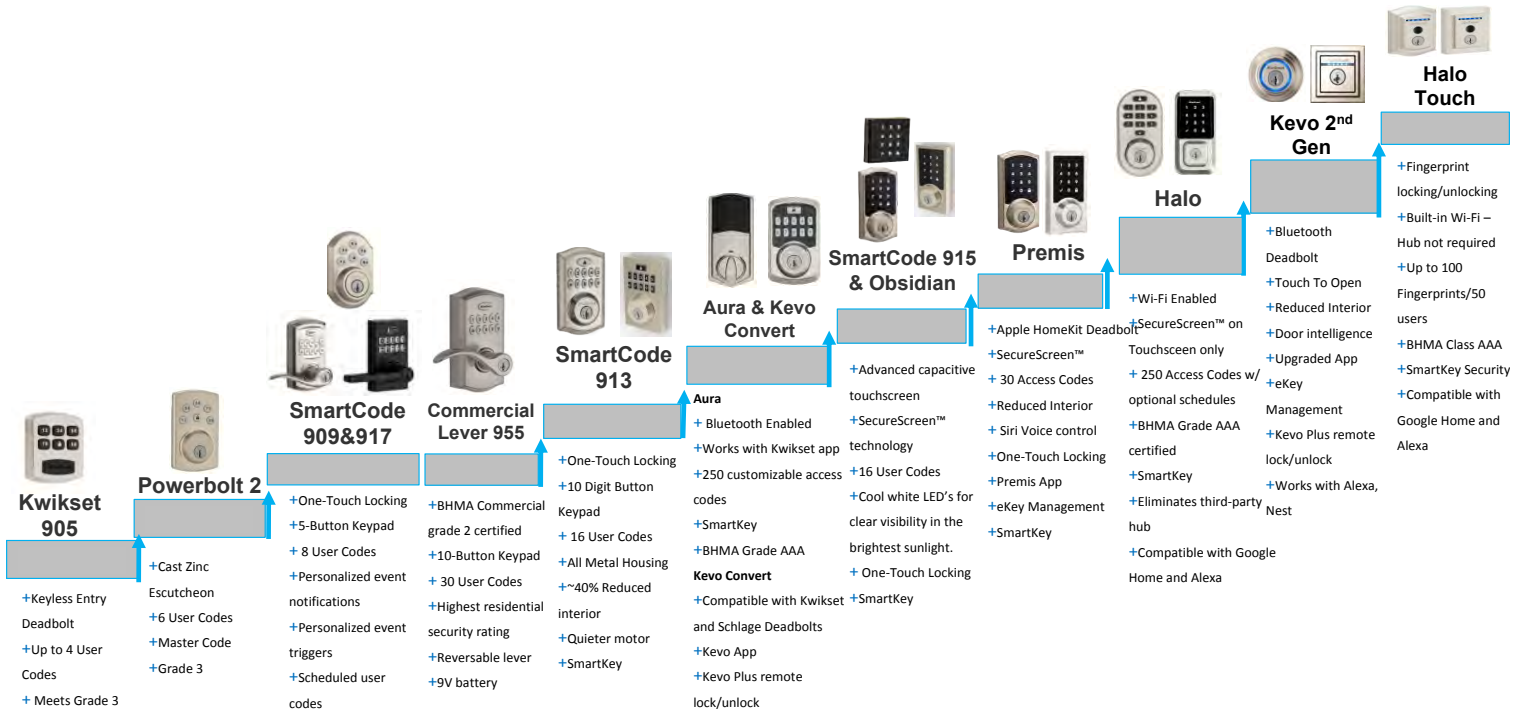

Kwikset Electronics Comparison