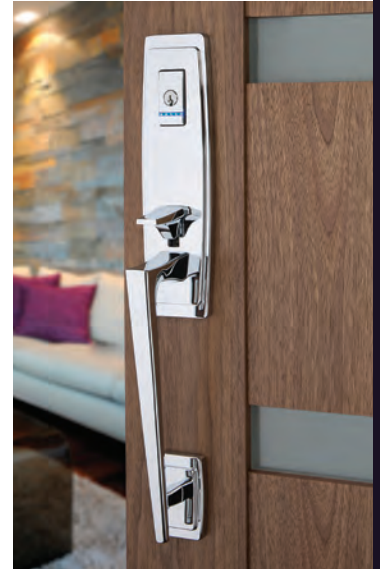

## ESTATE™

Looking for something unique? With Baldwin's Estate line, the possibilities are almost endless. Choose from 22 finishes and mix and match 71 handlesets, 89 knobs and levers and 65 roses to create the look that's perfect for you. Contact our fine hardware consultant for assistance.