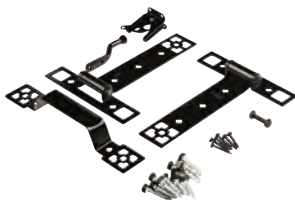

- Designed for surface applications on doors, gates and sheds
- Kit includes one gate latch, two T-hinges, one pull, and mounting fasteners
- Self-latching
- Craftsman design

Item no.	Description	Case Pack	Retail
N109-316 V8432	Black	3	$41.08

- Designed for use on round or split-rail posts, gates, utility sheds, barn doors, etc.
- Adjust to correct gate sag
- Ornamental design
- Triple protected finish for extra corrosion protection
- Includes matching lags for mounting
- Manufactured from hot-rolled steel