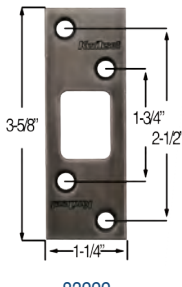

Full Lip Square Corner Deadbolt Strike

KW846381	84638 3	Polished Brass	10	$3.90
KW846382	84638 5	Antique Brass	10	$3.90
KW846384	84638 15	Satin Nickel	10	$3.90
KW846383	84638 690	Dark Bronze	10	$3.90
KW846388	84638 26	Chrome	10	$3.90
KW846387	84638-514	Matte Black	10	$3.90

1-1/4" x 3-5/8" Square Corner Deadbolt Strike

KW832221	83222 3	Polished Brass	10	$4.60
KW832222	83222 5	Antique Brass	10	$4.60
KW832223	83222 10B	Oil-Rubbed Bronze	10	$4.60
KW832224	83222 15	Satin Nickel	10	$4.60
KW832225	83222 15A	Antique Nickel	10	$4.60
KW832228	83222 26	Chrome	10	$4.60

Weiser Deadbolt Strike

WE946105	820050-5	Antique Brass	10	$4.60
WE946111	820050-690	Venetian Bronze	10	$4.60
WE946115	820050-15	Satin Nickel	10	$4.60
WE946126	820050-26	Chrome	10	$4.60