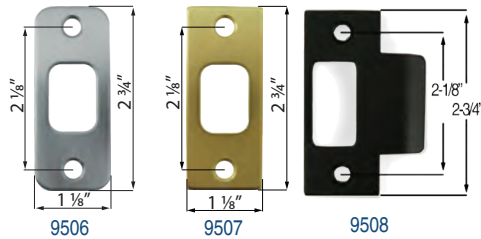

Strike Plates for Deadbolts

Jeske no.	Item no.	Description	Case Pack	Retail

1-1/8" x 2-3/4" Round Corner Deadbolt Strike

HL950601	9506-3	Polished Brass	10	$3.70
HL950602	9506-5	Antique Brass	10	$3.70
HL950604	9506-15	Satin Nickel	10	$3.70
HL950605	9506-15A	Antique Nickel	10	$3.70
HL950607	9506-19	Matte Black	10	$3.70
HL950606	9506-26D	Satin Chrome	10	$3.70
HL950608	9506-26	Polished Chrome	10	$3.70
HL950609	9506-11P	Vintage Bronze	10	$3.70

1-1/8" x 2-3/4" Square Corner Deadbolt Strike

HL950701	9507-3	Polished Brass	10	$3.70
HL950702	9507-5	Antique Brass	10	$3.70
HL950704	9507-15	Satin Nickel	10	$3.70
HL950705	9507-15A	Antique Nickel	10	$3.70
HL950707	9507-19	Matte Black	10	$3.70
HL950706	9507-26D	Satin Chrome	10	$3.70
HL950708	9507-26	Polished Chrome	10	$3.70
HL950709	9507-11P	Vintage Bronze	10	$3.70

Square Corner T-Strike

HL950801	9508-3	Polished Brass	10	$3.70
HL950802	9508-5	Antique Brass	10	$3.70
HL950804	9508-15	Satin Nickel	10	$3.70
HL950805	9508-15A	Antique Nickel	10	$3.70
HL950807	9508-19	Matte Black	10	$3.70
HL950806	9508-26D	Satin Chrome	10	$3.70
HL950808	9508-26	Polished Chrome	10	$3.70
HL950809	9508-11P	Vintage Bronze	10	$3.70

Item no.	Description	Case Pack	Retail

1-1/4" x 3-5/8" Round Corner Deadbolt Strike w/ Screws

53223-3	Polished Brass	10	$4.40
53223-5	Antique Brass	10	$4.40
53223-11P	Vintage Bronze	10	$4.40
53223-15	Satin Nickel	10	$4.40
53223-15A	Antique Nickel	10	$4.40
53223-19	Matte Black	10	$4.40
53223-26	Polished Chrome	10	$4.40
53223-26D	Satin Chrome	10	$4.40

3-5/8" Jamb Saver Strike w/screws

53224-3	Polished Brass	10	$4.50
53224-5	Antique Brass	10	$4.50
53224-15	Satin Nickel	10	$4.50
53224-19	Matte Black	10	$4.50
53224-26D	Satin Chrome	10	$4.50
53224-26	Polished Chrome	10	$4.50
53224-11P	Vintage Bronze	10	$4.50

Full Lip Round Corner Deadbolt Strike

HL950301	9503-3	Polished Brass	10	$3.70
HL950302	9503-5	Antique Brass	10	$3.70
HL950304	9503-15	Satin Nickel	10	$3.70
HL950305	9503-15A	Antique Nickel	10	$3.70
HL950307	9503-19	Matte Black	10	$3.70
HL950306	9503-26D	Satin Chrome	10	$3.70
HL950308	9503-26	Polished Chrome	10	$3.70
HL950309	9503-11P	Vintage Bronze	10	$3.70