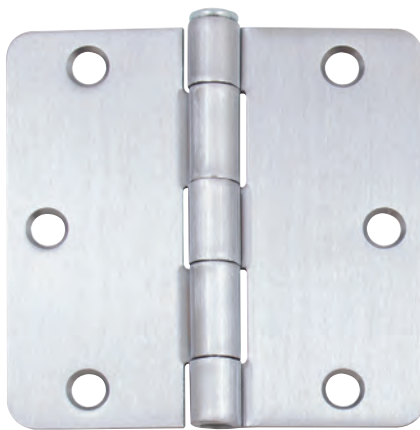

1/4" Radius