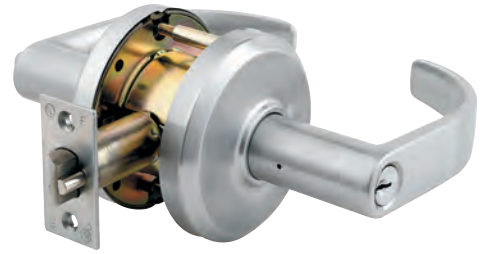

Summit

- Stocked with a 1-1/8" wide x 2-1/4" tall square face latch with a 2-3/4" backset
- Includes a 4-7/8" ANSI strike
- Stocked with a Schlage keyway; other keyways available by special order
- Thru-bolted design and heavy-duty tension provides longer performance life and prevents lever sag
- Fits 1-3/8" to 2" thick doors
- Standard clutching mechanism provides resistance to damage caused by physical force
- Significantly exceeds the 400,000 cycles required for Grade 2 certification

Jeske no.	Item no.	Description	Case Pack	Retail
Oil-Rubbed Bronze boxpack				
KH213220	QCL220E613	Dummy	12	$91.00
KH213230	QCL230E613	Passage	6	$182.00
KH213240	QCL240E613	Privacy	6	$192.00
KH213250	QCL250E613 KD	Entry KD	6	$223.00
KH213260	QCL260E613 KD	Classroom KD	6	$223.00
KH213270	QCL270E613 KD	Storeroom KD	6	$223.00
Satin Nickel boxpack				
KH214220	QCL220E619	Dummy	12	$91.00
KH214230	QCL230E619	Passage	6	$182.00
KH214240	QCL240E619	Privacy	6	$192.00
KH214250	QCL250E619 KD	Entry KD	6	$223.00
KH214260	QCL260E619 KD	Classroom KD	6	$223.00
KH214270	QCL270E619 KD	Storeroom KD	6	$223.00
Satin Chrome boxpack				
KH216220	QCL220E626	Dummy	12	$86.00
KH216230	QCL230E626	Passage	6	$172.00
KH216235	QCL235E626	Communicating	6	$182.00
KH216240	QCL240E626	Privacy	6	$182.00
KH216250	QCL250E626 KD	Entry KD	6	$213.00
KH216260	QCL260E626 KD	Classroom KD	6	$213.00
KH216270	QCL270E626 KD	Storeroom KD	6	$213.00
QCL200 6-Pin KW Cylinders for Entry/Storeroom				
KH290076	6EQL6KW2626	Satin Chrome	1	$32.00
QCL200 6-Pin SC Cylinders for Entry/Storeroom				
KH290096	6EQL6SC2626	Satin Chrome	1	$32.00
QCL200 6-Pin KW Cylinders for Classroom				
KH290106	6EQL6KW2626	Satin Chrome	1	$32.00

Jeske no.	Item no.	Description	Case Pack	Retail
Satin Chrome boxpack				
KH206220	QCL220M626	Dummy	12	$86.00
KH206230	QCL230M626	Passage	6	$172.00
KH206235	QCL235M626	Communicating	6	$182.00
KH206240	QCL240M626	Privacy	6	$182.00
KH206250	QCL250M626 KD	Entry KD	6	$213.00
KH206260	QCL260M626 KD	Classroom KD	6	$213.00
KH206270	QCL270M626 KD	Storeroom KD	6	$213.00
QCL200 2-3/4" Square 1-1/8" Face Entry Deadlatch				
KH291873	8Q00187 613	Oil-Rubbed Bronze	1	$12.00
KH291876	8Q00187 619/626	Satin Nickel/Chrome	1	$12.00
QCL200 2-3/4" Round Corner 1" Face Entry Deadlatch				
KH292306	8Q00230 619-626	Satin Nickel/Chrome	1	$12.00
QCL200 2-3/8" Square 1-1/8" Face Entry Deadlatch				
KH291893	8Q00189 613	Oil-Rubbed Bronze	1	$12.00
KH291896	8Q00189 619/626	Satin Nickel/Chrome	1	$12.00