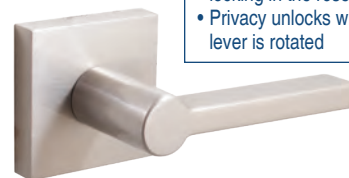

Vienna w/ Square Rosette

Vintage Bronze boxpack

	HL700930	30VN 11P 6AL RCS	Passage	15 $52.70
	HL700940	40VN 11P 6AL RCS	Privacy	15 $55.40
	HL700950	50VN 11P 6AL KW K3	Entry KW Keyway	15 $60.70
	HL700955	50VN 11P 6AL SC K3	Entry SC Keyway	15 $60.70
	HL700920	20VN 11P	Dummy	15 $24.40
●	HL700917	17VN 11P 4AL	Handleset Trim	12 $64.90

Satin Nickel boxpack

	HL700430	30VN 15 6AL RCS	Passage	15 $52.70
	HL700440	40VN 15 6AL RCS	Privacy	15 $55.40
	HL700450	50VN 15 6AL KW K3	Entry KW Keyway	15 $60.70
	HL700455	50VN 15 6AL SC K3	Entry SC Keyway	15 $60.70
	HL700420	20VN 15	Dummy	15 $24.40
●	HL700417	17VN 15 4AL	Handleset Trim	12 $64.90

Matte Black boxpack

	HL700730	30VN 19 6AL RCS	Passage	15 $52.70
	HL700740	40VN 19 6AL RCS	Privacy	15 $55.40
	HL700750	50VN 19 6AL KW K3	Entry KW Keyway	15 $60.70
	HL700755	50VN 19 6AL SC K3	Entry SC Keyway	15 $60.70
	HL700720	20VN 19	Dummy	15 $24.40
●	HL700717	17VN 19 4AL	Handleset Trim	12 $64.90

Polished Chrome boxpack

	HL700830	30VN 26 6AL RCS	Passage	15 $52.70
	HL700840	40VN 26 6AL RCS	Privacy	15 $55.40
	HL700850	50VN 26 6AL KW K3	Entry KW Keyway	15 $60.70
	HL700855	50VN 26 6AL SC K3	Entry SC Keyway	15 $60.70
	HL700820	20VN 26	Dummy	15 $24.40
●	HL700817	17VN 26 4AL	Handleset Trim	12 $64.90