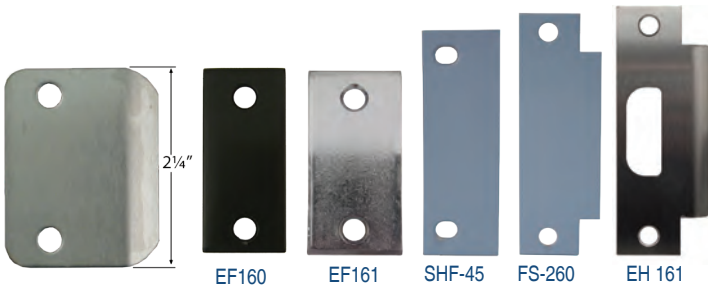

EF160

EF161

SHF-45

FS-260

EH 161

Blank Strikes Round Corner

EL214201	ST-214B-RC 605	Polished Brass	10	$10.20
EL214203	ST-214B-RC DU	Duro Bronze	10	$11.80
EL214214	ST-214B-RC 630	Stainless Steel	10	$6.00

4-7/8" x 1-1/4" ASA Strike w/ Extended Height Latch Hole

EL27117	EH 161 630	Stainless Steel	1	$21.60
EL27118	EH 161 DU	Duro Bronze	1	$23.30

Latch and Strike Filler Plates

1" x 2-1/4"

EL016000	EF-160 PC	Prime Coated	10	$3.50
EL016001	EF-160 BP	Brass Plated	10	$11.10
EL016003	EF-160 DU	Duro Coated	10	$11.10
EL016008	EF-160 CP	Chrome Plated	10	$11.10

1-1/8" x 2-1/4"

EL016100	EF-161 PC	Prime Coated	10	$3.50
EL016101	EF-161 BP	Brass Plated	10	$11.10
EL016103	EF-161 DU	Duro Coated	10	$11.10
EL016108	EF-161 CP	Chrome Plated	10	$11.10

1-1/4" x 4-7/8"

EL026000	FS-260 PC	Prime Coated	10	$3.80

Hinge Filler Plates

1-1/2" x 4-1/2"

EL004500	SHF-45	Prime Coated	10	$4.20