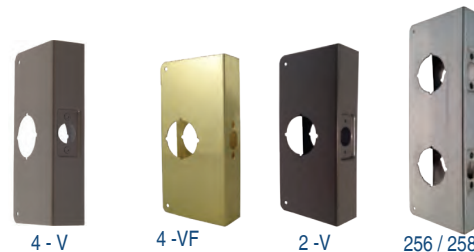

Wrap Around Plates with Recessed Latch Face Area

2-3/4" backset, 4-1/4" x 9" unit dimensions, fits 1-3/4" doors

EL422001	4-PB-V	Brass	1	$51.60
EL422002	4-AB-V	Antique Brass	1	$71.10
EL422003	4-10B-V	Oil-Rubbed Bronze	1	$62.70
EL422014	4-S-V	Stainless Steel	1	$42.70

Wrap Around Plates with Flat Front and Plunger Hole

2-3/4" backset, 4-1/4" x 9" unit dimensions, fits 1-3/4" doors

EL422601	4-PB-VF	Brass	1	$51.60
EL422602	4-AB-VF	Antique Brass	1	$71.10
EL422603	4-10B-VF	Oil-Rubbed Bronze	1	$62.70
EL422614	4-S-VF	Stainless Steel	1	$42.70

Wrap Around Plates with Recessed Latch Face Area

2-3/8" backset, 4" x 9" unit dimensions, fits 1-3/4" doors

EL422101	2 PB V	Brass	1	$51.60
EL422103	2 10B V	Oil-Rubbed Bronze	1	$62.70
EL422114	2 S V	Stainless Steel	1	$42.70

Wrap Around Plates for Double Combination Locksets

2-3/8" backset, 5-1/2" centers, 4" x 12" unit dimensions, fits 1-3/4" doors

EL422701	256 PB CW	Brass	1	$61.50
EL422703	256 10B CW	Oil-Rubbed Bronze	1	$71.80
EL422714	256-S-CW	Stainless Steel	1	$54.20

Wrap Around Plates for Double Combination Locksets

2-3/4" backset, 5-1/2" centers, 4-1/4" x 12" unit dimensions, fits 1-3/4" doors

EL422801	258 PB CW	Brass	1	$61.50
EL422803	258 10B CW	Oil-Rubbed Bronze	1	$71.80
EL422814	258-S-CW	Stainless Steel	1	$54.20