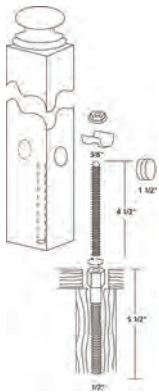

Key Lock Newel Post Fastener

FA6283	FU-6283	1/pk	12	$19.20

- Fully concealable
- Reversible oak / beech plug
- Two member system for easy installation
- Radius washer for extra strength

Thread Lock Newel Post Fastener

FA6284	FU-6284	1/pk	12	$16.90