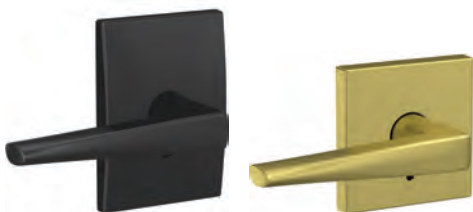

Eller

Eller w/ Century

Eller w/ Collins

Satin Nickel w/ Century Trim boxpack				
FC5904621	FC21ELR619CEN	Passage / Privacy	8	$102.00
SJ5904651	F51AELR619CEN K4	Entry	8	$133.00
FC59046172	FC172ELR619CEN	Dummy Pair	12	$94.00
Matte Black w/ Century Trim boxpack				
FC5907621	FC21ELR622CEN	Passage / Privacy	8	$102.00
SJ5907651	F51AELR622CEN K4	Entry	8	$133.00
FC59076172	FC172ELR622CEN	Dummy Pair	12	$94.00
Polished Chrome w/ Century Trim boxpack				
FC5908621	FC21ELR625CEN	Passage / Privacy	8	$102.00
SJ5908651	F51AELR625CEN K4	Entry	8	$133.00
FC59086172	FC172ELR625CEN	Dummy Pair	12	$94.00