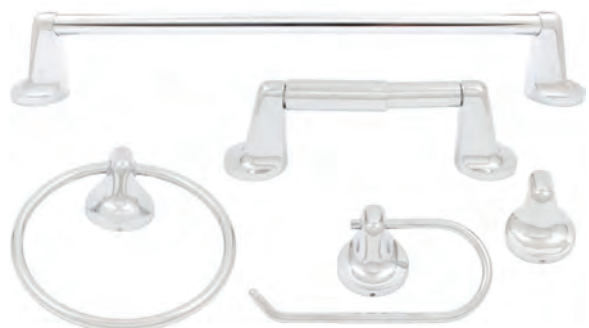

Item no.	Description	Case Pack	Retail
Polished Chrome			
4510-26	Towel Ring	50	$9.10
4515-26	18" Towel Bar	20	$20.20
4514-26	24" Towel Bar	20	$21.30
4516-26	30" Towel Bar	20	$23.10
4512-26	Paper Holder	50	$17.20
4513-26	European Paper Holder	50	$9.40
4511-26	Robe Hook	50	$5.30