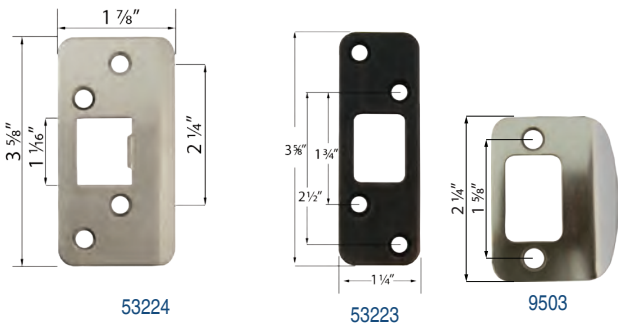

Strike Plates for Deadbolts

Jeske no.	Item no.	Description	Case Pack	Retail

1-1/8" x 2-3/4" Round Corner Deadbolt Strike

HL950601	9506-3	Polished Brass	10	$3.70
HL950602	9506-5	Antique Brass	10	$3.70
HL950604	9506-15	Satin Nickel	10	$3.70
HL950605	9506-15A	Antique Nickel	10	$3.70
HL950607	9506-19	Matte Black	10	$3.70
HL950606	9506-26D	Satin Chrome	10	$3.70
HL950608	9506-26	Polished Chrome	10	$3.70
HL950609	9506-11P	Vintage Bronze	10	$3.70

1-1/8" x 2-3/4" Square Corner Deadbolt Strike

HL950701	9507-3	Polished Brass	10	$3.70
HL950702	9507-5	Antique Brass	10	$3.70
HL950704	9507-15	Satin Nickel	10	$3.70
HL950705	9507-15A	Antique Nickel	10	$3.70
HL950707	9507-19	Matte Black	10	$3.70
HL950706	9507-26D	Satin Chrome	10	$3.70
HL950708	9507-26	Polished Chrome	10	$3.70
HL950709	9507-11P	Vintage Bronze	10	$3.70

Square Corner T-Strike

HL950801	9508-3	Polished Brass	10	$3.70
HL950802	9508-5	Antique Brass	10	$3.70
HL950804	9508-15	Satin Nickel	10	$3.70
HL950805	9508-15A	Antique Nickel	10	$3.70
HL950807	9508-19	Matte Black	10	$3.70
HL950806	9508-26D	Satin Chrome	10	$3.70
HL950808	9508-26	Polished Chrome	10	$3.70
HL950809	9508-11P	Vintage Bronze	10	$3.70

Item no.	Description	Case Pack	Retail

1-1/4" x 3-5/8" Round Corner Deadbolt Strike w/ Screws

53223-3	Polished Brass	10	$4.40
53223-5	Antique Brass	10	$4.40
53223-11P	Vintage Bronze	10	$4.40
53223-15	Satin Nickel	10	$4.40
53223-15A	Antique Nickel	10	$4.40
53223-19	Matte Black	10	$4.40
53223-26	Polished Chrome	10	$4.40
53223-26D	Satin Chrome	10	$4.40

3-5/8" Jamb Saver Strike w/screws

53224-3	Polished Brass	10	$4.50
53224-5	Antique Brass	10	$4.50
53224-15	Satin Nickel	10	$4.50
53224-19	Matte Black	10	$4.50
53224-26D	Satin Chrome	10	$4.50
53224-26	Polished Chrome	10	$4.50
53224-11P	Vintage Bronze	10	$4.50

Full Lip Round Corner Deadbolt Strike

HL950301	9503-3	Polished Brass	10	$3.70
HL950302	9503-5	Antique Brass	10	$3.70
HL950304	9503-15	Satin Nickel	10	$3.70
HL950305	9503-15A	Antique Nickel	10	$3.70
HL950307	9503-19	Matte Black	10	$3.70
HL950306	9503-26D	Satin Chrome	10	$3.70
HL950308	9503-26	Polished Chrome	10	$3.70
HL950309	9503-11P	Vintage Bronze	10	$3.70