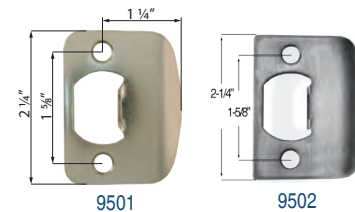

Strike Plates for Locks

Full Lip 1/4" Round Corner Strike

HL950101	9501-3	Polished Brass	10	$3.70
HL950102	9501-5	Antique Brass	10	$3.70
HL950104	9501-15	Satin Nickel	10	$3.70
HL950105	9501-15A	Antique Nickel	10	$3.70
HL950107	9501-19	Matte Black	10	$3.70
HL950106	9501-26D	Satin Chrome	10	$3.70
HL950108	9501-26	Polished Chrome	10	$3.70
HL950109	9501-11P	Vintage Bronze	10	$3.70

Full Lip Square Corner Strike

HL950201	9502-3	Polished Brass	10	$3.70
HL950202	9502-5	Antique Brass	10	$3.70
HL950204	9502-15	Satin Nickel	10	$3.70
HL950205	9502-15A	Antique Nickel	10	$3.70
HL950207	9502-19	Matte Black	10	$3.70
HL950206	9502-26D	Satin Chrome	10	$3.70
HL950208	9502-26	Polished Chrome	10	$3.70
HL950209	9502-11P	Vintage Bronze	10	$3.70