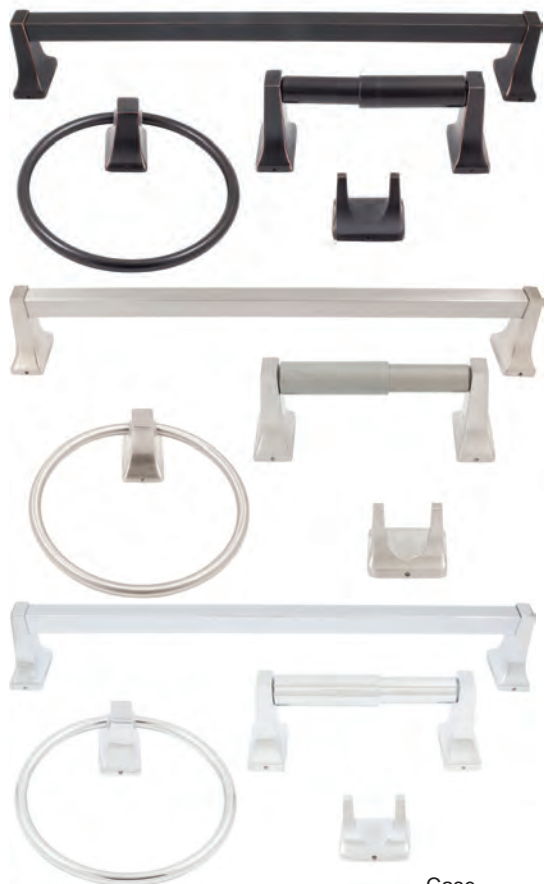

Lakewood Collection

Item no.	Description	Case Pack	Retail

Vintage Bronze

4200-11P	Towel Ring	50	$9.60
4218-11P	18" Towel Bar	20	$21.80
4224-11P	24" Towel Bar	20	$22.40
4230-11P	30" Towel Bar	20	$24.90
4206-11P	Paper Holder	50	$15.00
4202-11P	Robe Hook	50	$9.30

Satin Nickel

4200-15	Towel Ring	50	$8.20
4218-15	18" Towel Bar	20	$20.90
4224-15	24" Towel Bar	20	$21.70
4230-15	30" Towel Bar	20	$23.70
4206-15	Paper Holder	50	$14.50
4202-15	Robe Hook	50	$8.80

Polished Chrome

4200-26	Towel Ring	50	$7.10
4218-26	18" Towel Bar	20	$18.20
4224-26	24" Towel Bar	20	$18.80
4230-26	30" Towel Bar	20	$20.70
4206-26	Paper Holder	50	$12.50
4202-26	Robe Hook	50	$7.60