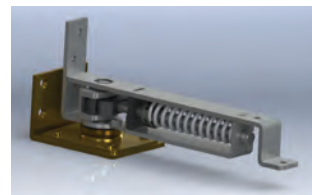

### Medium Duty Floor Hinge with hold-open feature and jamb bracket

each				
BM04702	7812-632	Bright Brass	8	\$157.70
BM17608	7812-640	Oil-Rubbed Bronze	8	\$187.10
BM04707	7812-646	Satin Nickel	8	\$170.00
BM04709	7812-652	Satin Chrome	8	\$170.00