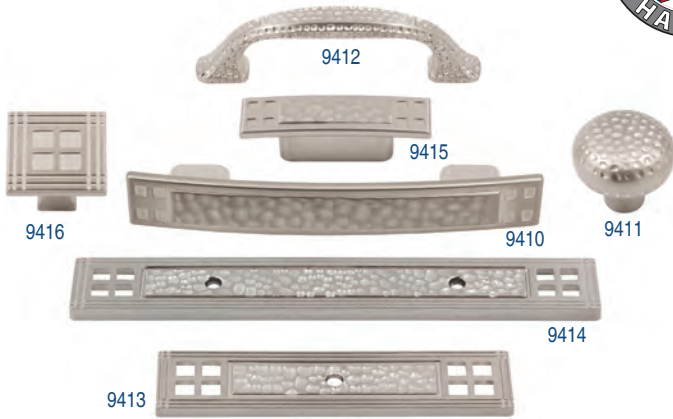

Arts & Crafts Collection

Item no.	Description	Case Pack	Retail
Arts & Crafts 3" / 96mm Pull			
9410-11P	Vintage Bronze	25	$5.50
9410-15	Satin Nickel	25	$5.50
9410-19	Matte Black	25	$5.50
9410-WN	Weathered Nickel	25	$5.50
Arts & Crafts 3" Pull			
9412-11P	Vintage Bronze	25	$4.90
9412-15	Satin Nickel	25	$4.90
9412-19	Matte Black	25	$4.90
9412-WN	Weathered Nickel	25	$4.90
Arts & Crafts Knob / Pull			
9415-11P	Vintage Bronze	25	$5.20
9415-15	Satin Nickel	25	$5.20
9415-19	Matte Black	25	$5.20
9415-WN	Weathered Nickel	25	$5.20
Arts & Crafts Knob			
9411-11P	Vintage Bronze	25	$4.50
9411-15	Satin Nickel	25	$4.50
9411-19	Matte Black	25	$4.50
9411-WN	Weathered Nickel	25	$4.50
Arts & Crafts Square Knob			
9416-11P	Vintage Bronze	25	$4.40
9416-15	Satin Nickel	25	$4.40
9416-19	Matte Black	25	$4.40
9416-WN	Weathered Nickel	25	$4.40
Arts & Crafts Backplate for #9411 Knobs			
9413-11P	Vintage Bronze	25	$4.20
9413-15	Satin Nickel	25	$4.20
9413-19	Matte Black	25	$4.20
9413-WN	Weathered Nickel	25	$4.20
Arts & Crafts 3" CTC Backplate for #9412 Pulls			
9414-11P	Vintage Bronze	25	$6.20
9414-15	Satin Nickel	25	$6.20
9414-19	Matte Black	25	$6.20
9414-WN	Weathered Nickel	25	$6.20