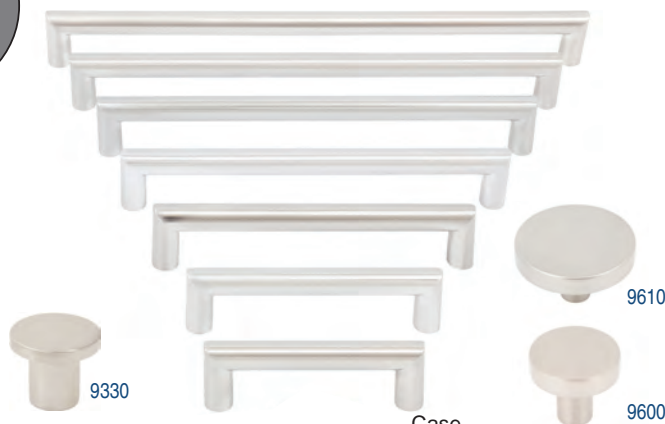

Contemporary Square Collection

Contemporary Round Collection

Item no.	Description	Case Pack	Retail

Contemporary Square 1-1/8" Knob

9620-11P	Vintage Bronze	25	$3.80
9620-15	Satin Nickel	25	$3.80
9620-19	Matte Black	25	$3.80
9620-26	Polished Chrome	25	$3.80

Contemporary Square 1-1/2" Knob

9630-11P	Vintage Bronze	25	$4.30
9630-15	Satin Nickel	25	$4.30
9630-19	Matte Black	25	$4.30
9630-26	Polished Chrome	25	$4.30

Contemporary Square 3" Pull

9621-11P	Vintage Bronze	10	$7.40
9621-15	Satin Nickel	10	$7.40
9621-19	Matte Black	10	$7.40
9621-26	Polished Chrome	10	$7.40

Contemporary Square 96mm Pull

9622-11P	Vintage Bronze	10	$7.60
9622-15	Satin Nickel	10	$7.60
9622-19	Matte Black	10	$7.60
9622-26	Polished Chrome	10	$7.60

Contemporary Square 128mm Pull

9623-11P	Vintage Bronze	10	$9.10
9623-15	Satin Nickel	10	$9.10
9623-19	Matte Black	10	$9.10
9623-26	Polished Chrome	10	$9.10

Contemporary Square 160mm Pull

9624-11P	Vintage Bronze	10	$11.50
9624-15	Satin Nickel	10	$11.50
9624-19	Matte Black	10	$11.50
9624-26	Polished Chrome	10	$11.50

Contemporary Square 192mm Pull

9625-11P	Vintage Bronze	10	$12.80
9625-15	Satin Nickel	10	$12.80
9625-19	Matte Black	10	$12.80
9625-26	Polished Chrome	10	$12.80

Contemporary Square 224mm Pull

9626-11P	Vintage Bronze	10	$17.30
9626-15	Satin Nickel	10	$17.30
9626-19	Matte Black	10	$17.30
9626-26	Polished Chrome	10	$17.30

Contemporary Square 256mm Pull

9627-11P	Vintage Bronze	10	$19.70
9627-15	Satin Nickel	10	$19.70
9627-19	Matte Black	10	$19.70
9627-26	Polished Chrome	10	$19.70

Contemporary Square Backplates 2/pk

9629-11P	Vintage Bronze	25	$2.50
9629-15	Satin Nickel	25	$2.50
9629-19	Matte Black	25	$2.50
9629-26	Polished Chrome	25	$2.50

Item no.	Description	Case Pack	Retail

Contemporary Round 15/16" Knob

9330-11P	Vintage Bronze	25	$1.60
9330-15	Satin Nickel	25	$1.60
9330-19	Matte Black	25	$1.60
9330-26	Polished Chrome	25	$1.60

Contemporary Round 1" Knob

9600-11P	Vintage Bronze	25	$2.90
9600-15	Satin Nickel	25	$2.90
9600-19	Matte Black	25	$2.90
9600-26	Polished Chrome	25	$2.90

Contemporary Round 1-1/2" Knob

9610-11P	Vintage Bronze	25	$3.60
9610-15	Satin Nickel	25	$3.60
9610-19	Matte Black	25	$3.60
9610-26	Polished Chrome	25	$3.60

Contemporary Round 3" Pull

9601-11P	Vintage Bronze	10	$7.40
9601-15	Satin Nickel	10	$7.40
9601-19	Matte Black	10	$7.40
9601-26	Polished Chrome	10	$7.40

Contemporary Round 96mm Pull

9602-11P	Vintage Bronze	10	$7.60
9602-15	Satin Nickel	10	$7.60
9602-19	Matte Black	10	$7.60
9602-26	Polished Chrome	10	$7.60

Contemporary Round 128mm Pull

9603-11P	Vintage Bronze	10	$9.10
9603-15	Satin Nickel	10	$9.10
9603-19	Matte Black	10	$9.10
9603-26	Polished Chrome	10	$9.10

Contemporary Round 160mm Pull

9604-11P	Vintage Bronze	10	$11.50
9604-15	Satin Nickel	10	$11.50
9604-19	Matte Black	10	$11.50
9604-26	Polished Chrome	10	$11.50

Contemporary Round 192mm Pull