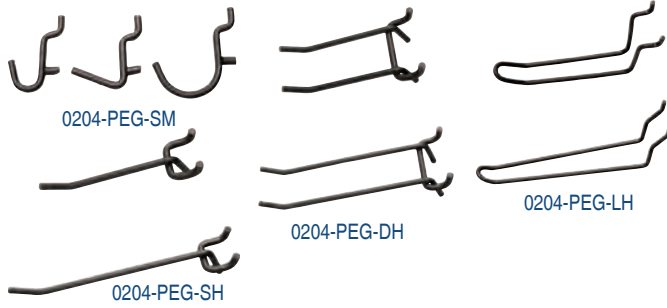

KNAPE & VOGT.

HEAVYWEIGHT™

Jeske no.	Item no.	Description	Case Pack	Retail
KV38818	0204-PEG-SH	Single Peg Hook, 4/pk	12	$7.30
KV38816	0204-PEG-DH	Double Peg Hook, 4/pk	12	$9.80
KV38822	0204-PEG-SM	Small Peg Hook, 6/pk	12	$7.10
KV38817	0204-PEG-LH	Loop Peg Hook, 4/pk	12	$7.30

Peg Hook Sets for Heavyweight System, Black