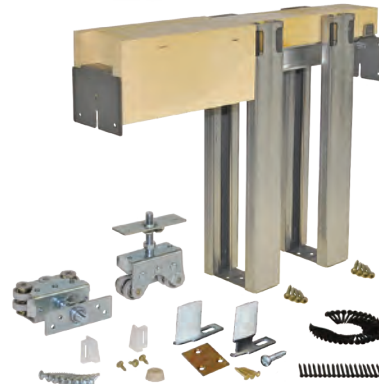

Pocket Door Hardware

- Deluxe commercial grade
- 400 lb. weight rating
- 2000 series fits doors 1-1/8" to 1-3/4" thick
- 2060 series fits doors 1-1/8" - 2-1/4" thick
- I-beam construction
- Jump-proof 4-wheel hangers

Jeske no.	Item no.	Description	Case Pack	Retail

2000 Series Super Heavy-Duty Pocket Door Hardware Sets for 2x4 Walls

JO203068	203068PF	3'0" x 6'8" Pocket Door Frame	1	$333.10
JO204080	204080PF	4'0" x 8'0" Pocket Door Frame can be cut to size	1	$427.60

2060 Series Super Heavy-Duty Pocket Door Hardware Sets for 2x6 Walls

JO214080	20604080	4'0" x 8'0" Pocket Door Frame can be cut to size	1	$634.90