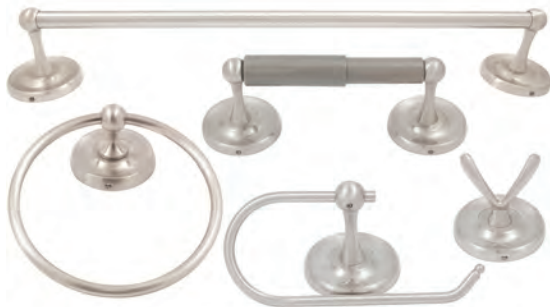

Item no.	Description	Case Pack	Retail
Satin Nickel			
4520-15	Towel Ring	50	$14.60
4525-15	18" Towel Bar	20	$24.20
4524-15	24" Towel Bar	20	$25.50
4526-15	30" Towel Bar	20	$27.30
4523-15	European Paper Holder	50	$15.20
4522-15	Paper Holder	50	$21.30
4521-15	Robe Hook	50	$8.50