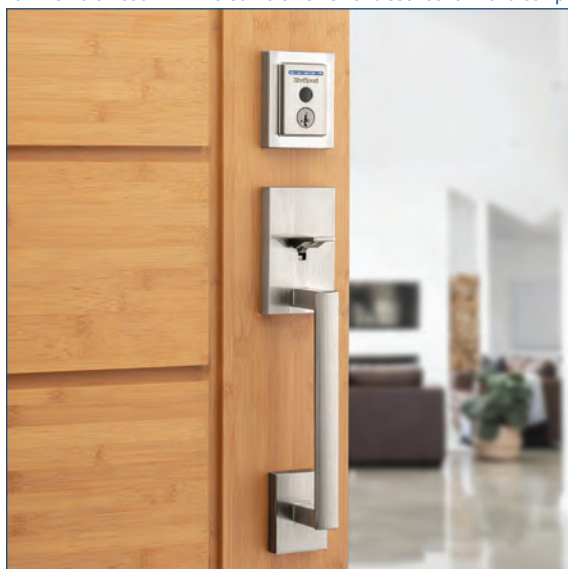

- Lock and unlock your door with the latest fingerprint access technology
- Manage Halo Touch from the Kwikset app from anywhere there's an internet connection
- No hub required by connecting directly to your home Wi-Fi network
- Enroll up to 100 fingerprints (50 users)
- Create, disable, and delete fingerprints from your smartphone using the Kwikset app
- View the lock's event history from your smartphone using the Kwikset app
- Works with Amazon Alexa and Google Assistant
- Set schedules for customized access from your smartphone using the Kwikset app
- Certified Highest Residential Security, Durability and Finish - ANSI/BHMA Grade AAA
- Requires 4 AA batteries (included)
- Easily installs in minutes with just a screwdriver
- Features SmartKey Security™, which protects against advanced break-in techniques and allows you to re-key your lock yourself in seconds

Jeske no.	Item no.	Description	Case Pack	Retail
959 Halo Touch Contemporary Smart Lock boxpack				
KW9590404	959 CNT FPRT WIFI 15	Satin Nickel	1	$470.00
KW9590407	959 CNT FPRT WIFI 514	Matte Black	1	$470.00

Jeske no.	Item no.	Description	Case Pack	Retail
959 Halo Touch Traditional Smart Lock boxpack				
KW9590204	959 TRL FPRT WIFI 15	Satin Nickel	1	$470.00
KW9590209	959 TRL FPRT WIFI 11P	Venetian Bronze	1	$470.00

Pair the Halo Touch with the San Clemente handleset bottom for a complete look!

1. **814 San Clemente Handleset Bottom RCAL (Less interior pack) Fits 966 and 971 interior trims**

KW8204086	814SCE 15 RCAL RCS	Satin Nickel	4	$232.10
KW8207086	814SCE 514 RCAL RCS	Matte Black	4	$242.60