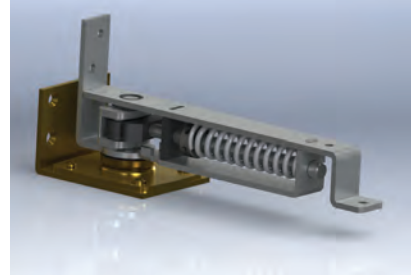

Heavy-duty floor hinges available via special order. Contact our commercial department at 800-677-3383 for more details.

- Double acting steel mechanism
- Adjustable spring tension
- Anti-friction bearing
- Holds open at approximately 75° to 90°
- 90 lb. weight rating
- Non-handed, includes jamb bracket
- Fits 1 3/8" to 1 3/4" thick doors
- Includes top pivot

- Double acting steel mechanism
- Adjustable spring tension
- Anti-friction bearing
- 90 lb. weight rating
- Non-handed, includes jamb bracket
- Fits 1 3/8" to 1 3/4" thick doors
- Includes top pivot

Jeske no.	Item no.	Description	Case Pack	Retail
Medium Duty Floor Hinge with hold-open feature and jamb bracket				
BM04702	7812-632	Bright Brass	8	$157.70
BM17608	7812-640	Oil-Rubbed Bronze	8	$187.10
BM04707	7812-646	Satin Nickel	8	$170.00
BM04709	7812-652	Satin Chrome	8	$170.00

Jeske no.	Item no.	Description	Case Pack	Retail
Medium Duty Floor Hinge with non-hold-open feature and jamb bracket				
BM24504	7814-632	Bright Brass	8	$157.70
BM24508	7814-640	Oil-Rubbed Bronze	8	$187.10
BM24511	7814-646	Satin Nickel	8	$170.00
BM24514	7814-652	Satin Chrome	8	$170.00

Top Pivot Set

BM04775	7890-603	Replacement Top Pivot1		$19.90

Roton® Continuous Geared Hinges

Standard Duty Full Surface Hinge

- For surface applications where frame face dimension is limited
- Security moldings
- 1/16" (1.5 mm) inset
- Clearance: 1/32" (1 mm) minimum recommended for hinge side plus standard lockside clearance
- Fasteners: 1/4-20 x 1-1/4" sexbolt (screw + post) and #12-24 X 11/16" flat head self-drill screws
- Fire Rating: Up to 3 hr. metal and 90 min. wood composite (with studs)

Heavy-Duty Concealed Leaf Hinge

- Frame and door leaf alignment ribs for proper hinge and door location
- Clearance: 5/16" (8 mm) hinge side plus standard lockside clearance
- Fasteners: #12-24 X 11/16" Flat Head Self-Drill Screw
- Fire Rating: Up to 3 hr. metal and 90 min. wood composite (with studs)

780 Series Full Surface Hinge, Aluminum

HG48059	780-157	83"	5	$232.76

780 Series Concealed Leaf Hinge, Aluminum

HG83926	780-112HD	83"	5	$172.04