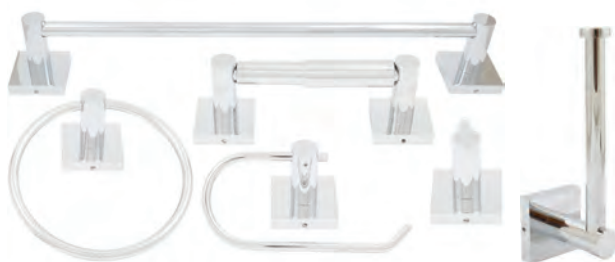

Item no.	Description	Case Pack	Retail
4570-26	Towel Ring	50	$18.60
4575-26	18" Towel Bar	20	$32.40
4574-26	24" Towel Bar	20	$33.50
4576-26	30" Towel Bar	20	$35.00
4572-26	Paper Holder	50	$28.50
4573-26	European Paper Holder	50	$18.80
4577-26	Post Paper Holder	50	$19.80
4571-26	Robe Hook	50	$14.20