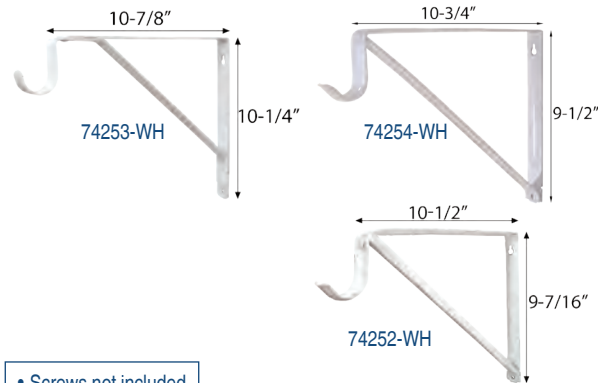

• Screws not included

Item no.	Description	Case Pack	Retail
74002-WH	10-1/4" Bracket	20	$4.30 ★
74003-WH	14-1/2" Bracket	20	$7.30 ★
74004-WH	18-1/4" Bracket	20	$12.50 ★
74008-WH	10-1/2" Bracket	20	$5.10 ★

Shelf Brackets powder coated white

• Screws not included

Shelf & Rod Brackets powder coated

74254-DB	2-1/2" Drop	Oil-Rubbed Bronze	20	$4.90 ★
74302-DB	3" Drop	Oil-Rubbed Bronze	20	$4.90 ★
74002-DB	No Drop	Oil-Rubbed Bronze	20	$4.30 ★
74254-PM	2-1/2" Drop	Platinum	20	$4.90 ★
74302-PM	3" Drop	Platinum	20	$4.90 ★
74002-PM	No Drop	Platinum	20	$4.30 ★

Metal Closet Poles 1-1/4" Diameter

• Screws not included

Shelf & Pole Brackets (2-1/2" Drop) powder coated white

74253-WH	Flat Back Bracket	20	$5.40 ★
74254-WH	Heavy Duty Bracket (White)	20	$4.90 ★
74252-WH	Standard Duty Bracket	20	$4.60 ★

• Screws not included

Shelf & Pole Brackets (3" Drop) powder coated white

74302-WH	Heavy Duty Bracket	20	$4.90 ★
74303-WH	Flat Back Bracket	20	$4.90 ★
74304-WH	Round Bar Bracket	20	$6.30 ★

• Not for use with particle board shelving
• For use with pine, plywood or other solid wood shelving
• Screws not included

Adjustable Open Back Brackets powder coated white

74001-WH	No Drop	20	$3.70 ★
74251-WH	2-1/2" Drop	20	$4.20 ★
74301-WH	3" Drop	20	$4.20 ★

75804-DB	4' Dark Bronze	8	$13.20 ★
75804-PM	4' Platinum	8	$13.20 ★
75804-WH	4' White	8	$13.20 ★
75806-DB	6' Dark Bronze	8	$19.50 ★
75806-PM	6' Platinum	8	$19.50 ★
75806-WH	6' White	8	$19.50 ★
75808-DB	8' Dark Bronze	8	$26.00 ★
75808-PM	8' Platinum	8	$26.00 ★
75808-WH	8' White	8	$26.00 ★

Closet Pole Parts

7519-WH	White End Caps	25	$2.30
7519-PM	Platinum End Caps	25	$2.30
7519-DB	Dark Bronze End Caps	25	$2.30

Jeske no.	Item no.	Description	Case Pack	Retail

Closet Pole Parts

ST00375	RP-0037-100	Plastic Pole Socket White	100	$1.50