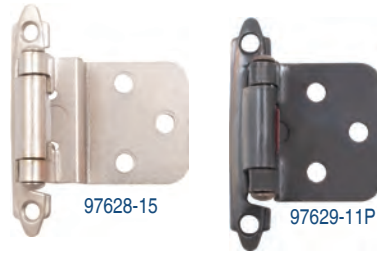

Item no.	Description	Case Pack	Retail
3/8" Self-Closing Inset Hinge 1 pair			
97628-11P	Vintage Bronze	25	$5.20
97628-15	Satin Nickel	25	$5.20
97628-19	Matte Black	25	$5.20
97628-26	Polished Chrome	25	$5.20
Self-Closing Flush Hinge 1 pair			
97629-11P	Vintage Bronze	25	$4.90
97629-15	Satin Nickel	25	$4.90
97629-19	Matte Black	25	$4.90
97629-26	Polished Chrome	25	$4.90