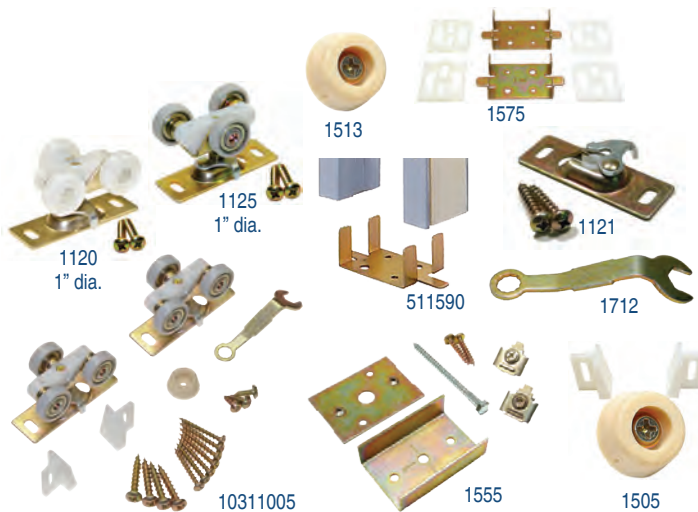

Parts for 1500 & 1560 Series

JO01120	1120PPK1	Standard Hanger (125lb. rating)	10	$15.60
JO01121	1121PLBG	Door Plate For 1120/1125	100	$3.10
JO01125	1125PPK1	Ball-Bearing Hanger (200lb. rating)	10	$23.00
JO01155	1155PLBG	Inside Track Door Stop	100	$3.10
JO01500	1500PPK3	Standard Pocket Dr. Hdw. Set-carded	10	$28.40
JO1031	10311502	Standard Pocket Dr. Hdw. Set-bulk	10	$22.10
JO1032	10311005	Ball Bearing Pocket Dr. Hdw. Set	10	$39.40
JO01505	1505PPK3	Pocket Door Guide & Bumper Set	10	$5.70
JO01513	1513PLBG	Bumper-bulk	100	$1.20
JO01550	1550	Pocket Door Guide-bulk	100	$.80 ★
JO01555	1555PPK3	Converging Door Kit	10	$15.60
JO01575	1575PPK3	1-3/4" Adapter Kit	10	$12.70
JO51159	511590	Floor Anchor for 1-3/8" Doors	1	$3.75
JO01574	1574PLBG	4" Steel Stud Wall Adaptor Kit for 1500SC Series Frames	1	$14.10
JO01576	1576PLBG	6" Steel Stud Wall Adaptor Kit for 1560 / 1562 Series Frames	1	$14.20
JO01712	1712	Adjustment Wrench	100	$.70

See page 38 and page 93 for pocket door locks.