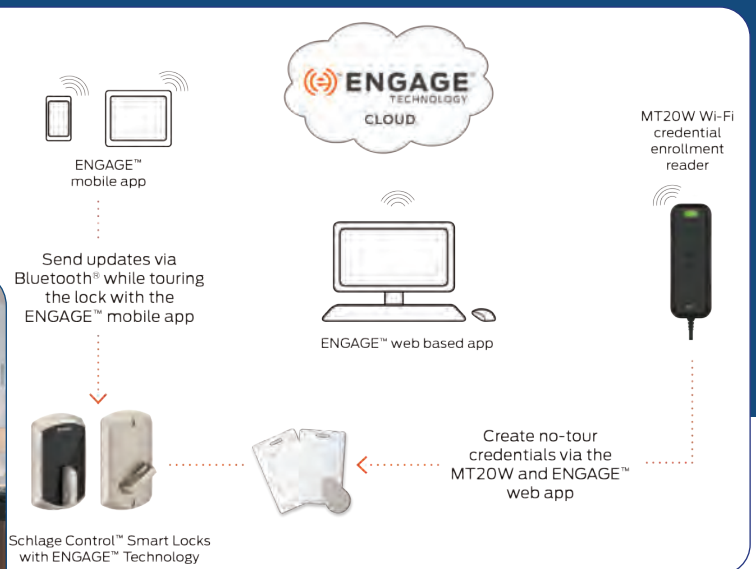

Contact our commercial department for more information about stand-alone access control solutions for your multi-family project.

Construction jobs available. Contact our commercial department for details.