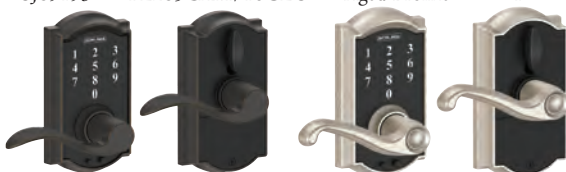

Camelot with Accent lever

Camelot with Flair lever

FE695 Touch Keyless Touchscreen Lever w/ Camelot Trim

Jeske no.	Item no.	Description	Case Pack	Retail
Camelot w/Accent Lever, Boxpack				
SJ5001270	FE695CAM605ACC	Bright Brass	6	$280.00
SJ5002270	FE695CAM609ACC	Antique Brass	6	$285.00
SJ5007270	FE695CAM622ACC	Matte Black	6	$285.00
SJ5008270	FE695CAM625ACC	Bright Chrome	6	$285.00
SJ5006270	FE695CAM626ACC	Satin Chrome	6	$285.00
Camelot w/Accent Lever, Visual Pack				
SJ5004270	FE695VCAM619ACC	Satin Nickel	2	$289.00
SJ5009270	FE695VCAM716ACC	Aged Bronze	2	$289.00
Camelot w/Flair Lever, Boxpack				
SJ5301270	FE695CAM605FLA	Bright Brass	6	$280.00
SJ5302270	FE695CAM609FLA	Antique Brass	6	$285.00
SJ5304270	FE695CAM619FLA	Satin Nickel	6	$285.00
SJ5306270	FE695CAM626FLA	Satin Chrome	6	$285.00
SJ5309270	FE695CAM716FLA	Aged Bronze	6	$285.00