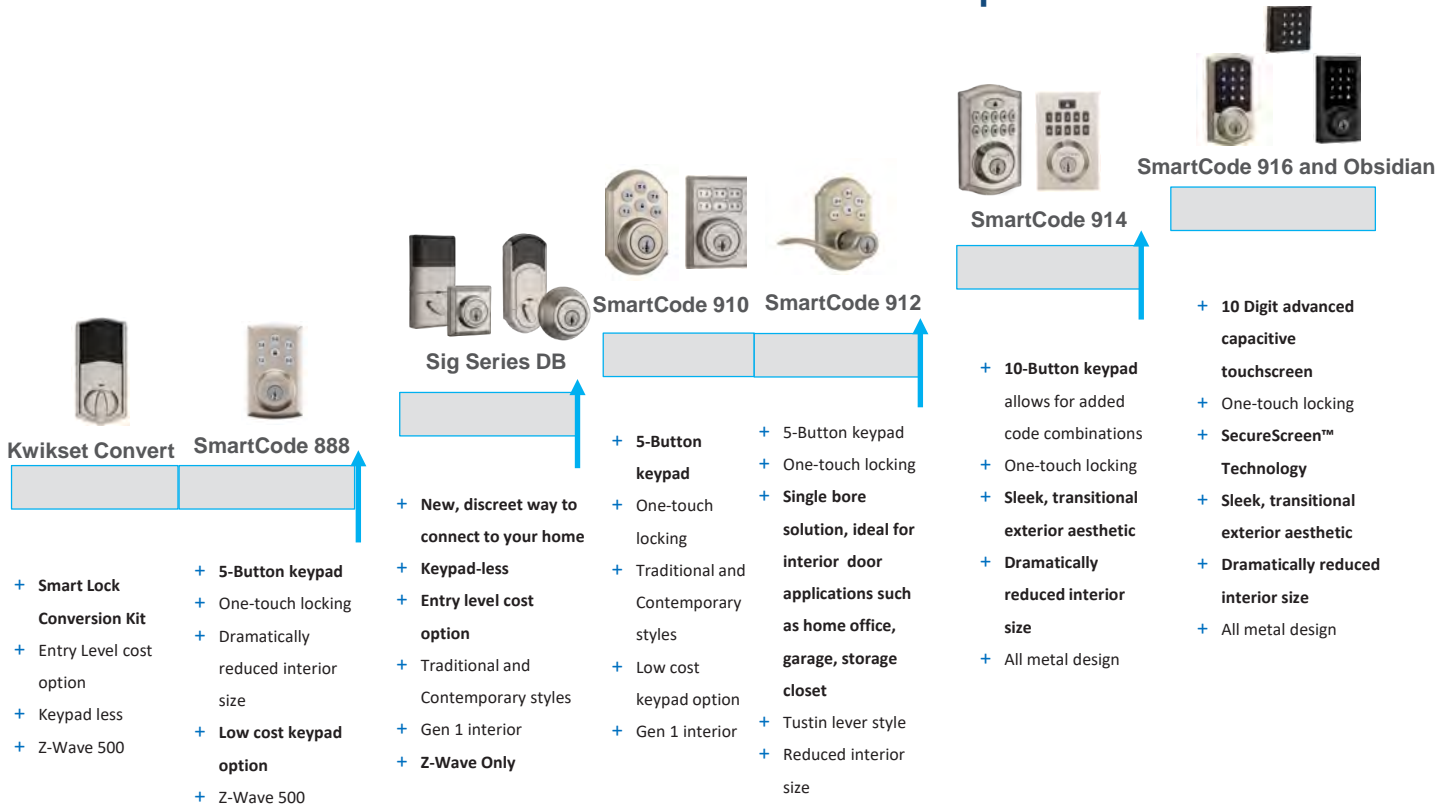

Kwikset Connected Electronics Comparison