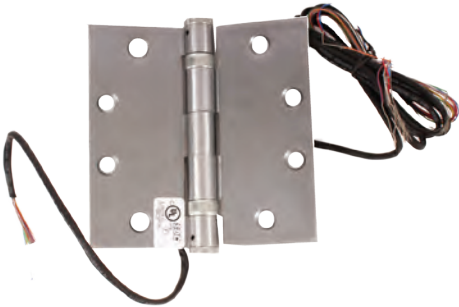

Square Power Transfer Hinge 1 Amp 10 Conductor
PA80064 EPT-H10SC Satin Chrome 1 $510.10