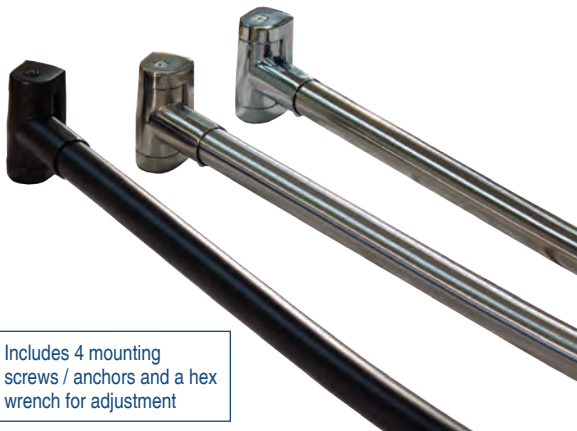

Item no.	Description	Case Pack	Retail
<b>Charlotte 5' Curved Shower Rods</b>			
4071-DB	Dark Bronze	12	\$75.80
4071-32D	Satin Stainless Steel	12	\$65.60

- Includes 4 mounting screws / anchors and a hex wrench for adjustment