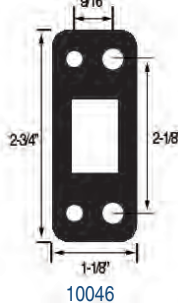

Full Lip Square Corner Deadbolt Strike

KW846381	84638 3	Polished Brass	10	$3.90
KW846382	84638 5	Antique Brass	10	$3.90
KW846384	84638 15	Satin Nickel	10	$3.90
KW846383	84638 690	Dark Bronze	10	$3.90
KW846388	84638 26	Chrome	10	$3.90
KW846387	84638-514	Matte Black	10	$3.90

1-1/4" x 3-5/8" Square Corner Deadbolt Strike

KW832221	83222 3	Polished Brass	10	$4.60
KW832222	83222 5	Antique Brass	10	$4.60
KW832223	83222 10B	Oil-Rubbed Bronze	10	$4.60
KW832224	83222 15	Satin Nickel	10	$4.60
KW832225	83222 15A	Antique Nickel	10	$4.60
KW832228	83222 26	Chrome	10	$4.60

Weiser Deadbolt Strike

WE946105	820050-5	Antique Brass	10	$4.60
WE946111	820050-690	Venetian Bronze	10	$4.60
WE946115	820050-15	Satin Nickel	10	$4.60
WE946126	820050-26	Chrome	10	$4.60