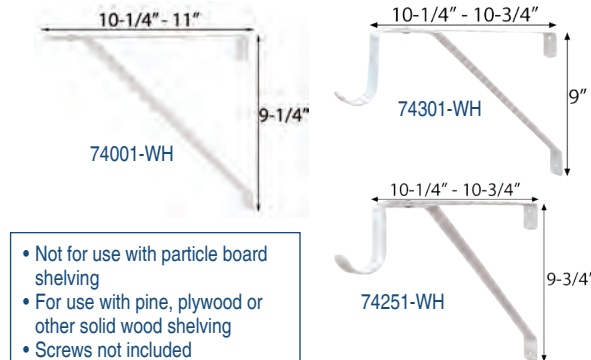

• Not for use with particle board shelving
• For use with pine, plywood or other solid wood shelving
• Screws not included

Adjustable Open Back Brackets powder coated white

74001-WH	No Drop	20	$3.70 ★
74251-WH	2-1/2" Drop	20	$4.20 ★
74301-WH	3" Drop	20	$4.20 ★

75804-DB	4' Dark Bronze	8	$13.20 ★
75804-PM	4' Platinum	8	$13.20 ★
75804-WH	4' White	8	$13.20 ★
75806-DB	6' Dark Bronze	8	$19.50 ★
75806-PM	6' Platinum	8	$19.50 ★
75806-WH	6' White	8	$19.50 ★
75808-DB	8' Dark Bronze	8	$26.00 ★
75808-PM	8' Platinum	8	$26.00 ★
75808-WH	8' White	8	$26.00 ★