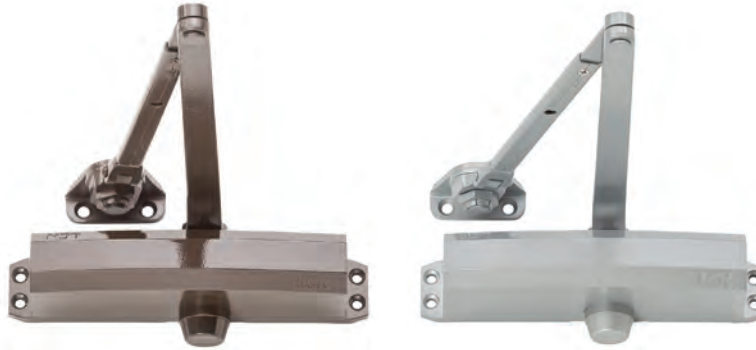

1250 Series Grade 1 Door Closers

- Grade 1 - ANSI A156.4, UL 10C, ADA, 100-hour salt spray, meets BAA
- Cast aluminum body
- Full complement bearing
- 1-3/8" diameter piston
- 5/8" diameter single heat treated pinion journal
- All-weather fluid

- Non-handed
- Standard tri-pack includes arms for regular pull side, top jamb or parallel arm mounting
- For aluminum, hollow metal or wood swinging doors and frames
- Ideal for aluminum storefronts, interior offices and many other applications

Jeske no.	Item no.	Description	Case Pack	Retail
Non-Hold Open 1250 RW / PA Closers Size 1-5				
LN1250120	1250 RW/PA 689	Aluminum	4	$227.00
LN1250090	1250 RW/PA 695	Dark Bronze	4	$227.00

Jeske no.	Item no.	Description	Case Pack	Retail
Hold Open 1250 HW / PA Closers Size 1-5				
LN1250121	1250 HW/PA 689	Aluminum	4	$258.00
LN1250091	1250 HW/PA 695	Dark Bronze	4	$258.00