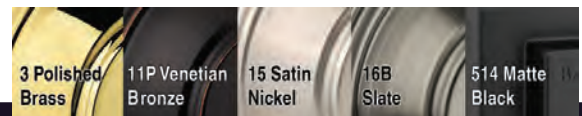

### Torrey Pines Handleset w/ Torrey Lever

BP8100972	180TPHxTOL 11P SLR SMT	Venetian Bronze	\$315.00
BP8100472	180TPHxTOL 15 SLR SMT	Satin Nickel	\$299.00

### Torrey Lever w/ Square Rose 11P Venetian Bronze

BP4050920	352TOL SLR 11P	Passage	\$74.00
BP4050930	353TOL SLR 11P	Privacy	\$77.00
BP4050942	354TOL SLR 11P SMT	Entry	\$100.50
BP4050910	351TOL SLR 11P	Dummy	\$40.00

### Torrey Lever w/ Square Rose 15 Satin Nickel

BP4050420	352TOL SLR 15	Passage	\$70.00
BP4050430	353TOL SLR 15	Privacy	\$74.00
BP4050442	354TOL SLR 15 SMT	Entry	\$94.50
BP4050410	351TOL SLR 15	Dummy	\$37.00

### 380 Low-Profile Square Single Cylinder Deadbolts

BP1040451	380 SLB 15 SMT RCAL	Satin Nickel	\$70.00
BP1040951	380 SLB 11P SMT RCAL	Venetian Bronze	\$75.00

All Baldwin Prestige locks include round corner strikes. Prestige handlesets and deadbolts include round corner adjustable latches, and Prestige passage, privacy, and entry locks include six-way adjustable latches. All keyed Prestige locks include a KW1 SmartKey cylinder. Handlesets come complete with interiors.