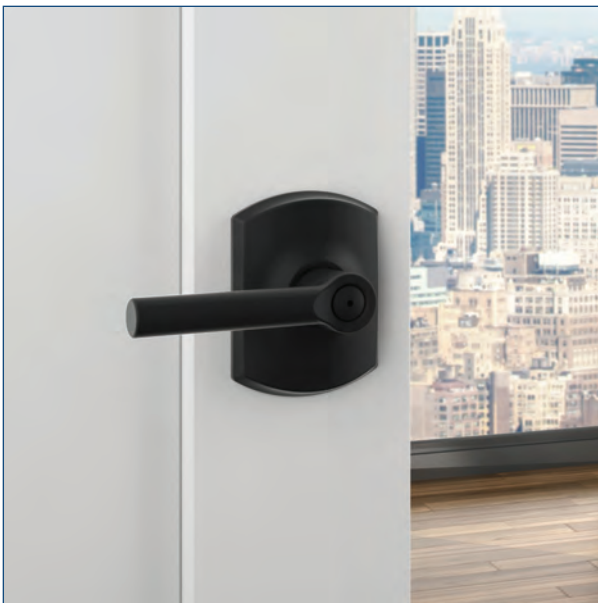

Broadway with Greenwich trim in matte black

Note: Schlage passage and privacy locks are sold with dual-option adjustable latches (round corner and drive-in) and round corner strikes. Deadbolts, entries, and handleset trims include triple-option latches (round corner, square corner and drive-in).