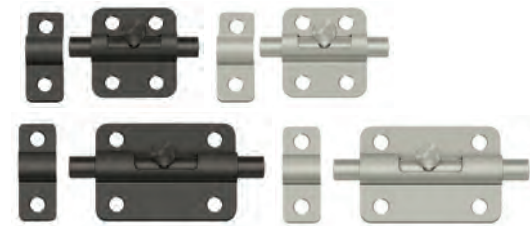

Jeske no.	Item no.	Description	Case Pack	Retail
DT47336	MB175U15	Satin Nickel	1	\$13.80
DT47335	MB175U10B	Oil-Rubbed Bronze	1	\$13.80
DT47338	MB175U19	Matte Black	1	\$13.80
DT47339	MB175U26	Polished Chrome	1	\$13.80