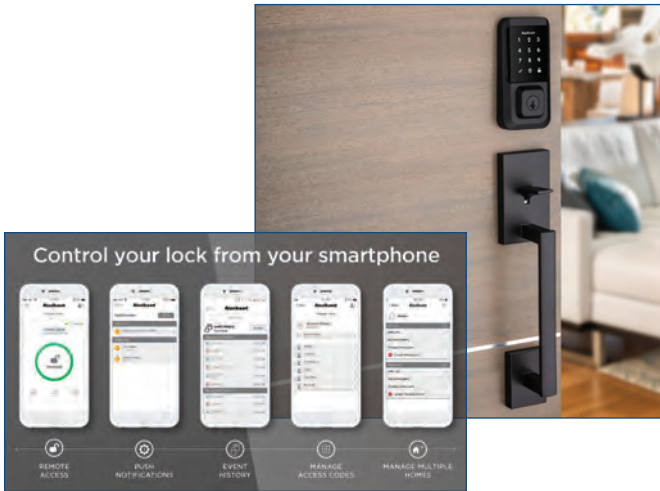

## Halo Wi-Fi-Enabled Smart Lock

- 250 customizable access codes with optional schedules
- BHMA Grade AAA certified
- 20 Minute fire rating - UL certified
- Full 128-bit encryption security
- Featuring SmartKey Security™ - protecting against advanced break-in techniques
- SecureScreen™ - patented security feature prevents on-screen fingerprint user code identification (Touchscreen only)