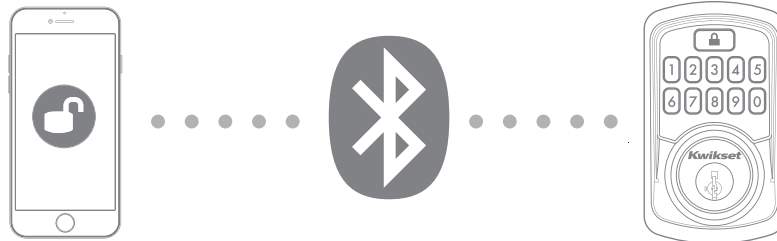

Visit Kwikset.com for more information: kwikset.com/wirelesslocks

* Finishes available on page 28 and 29.