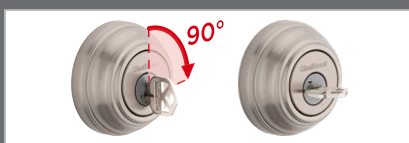

## How to Re-Key:

Make sure you have your current key and SmartKey tool

Current Key

SmartKey Tool

New Key

**1** Insert current key & rotate 90° CW.

**2** (A) Fully insert the SmartKey tool.  
(B) Remove tool & current key.

**3** (A) Fully insert new key & rotate 180°.  
(B) Rotate back to the starting position, & remove key. Your lock is now re-keyed!