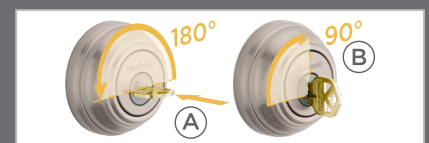

## How to Re-Key:

Make sure you have your current key and SmartKey tool

Current Key

SmartKey Tool

New Key

**1** Insert current key & rotate 90° CW.

**2** (A) Fully insert the SmartKey tool.  
(B) Remove tool & current key.