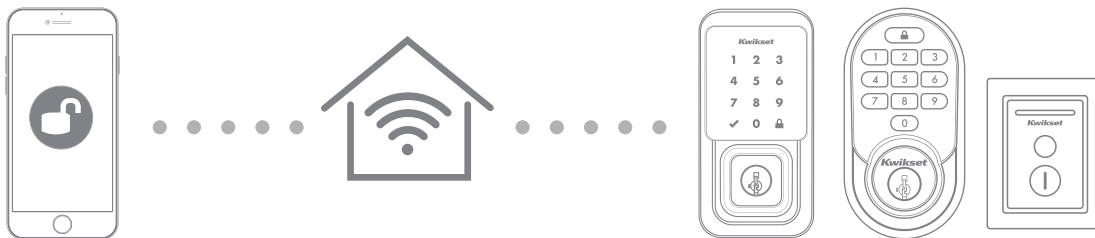

Visit Kwikset.com for more information: kwikset.com/wirelesslocks

* Finishes available on page 28 and 29.