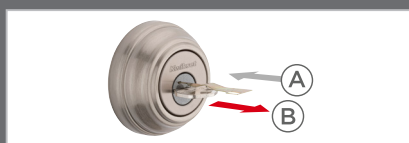

## How to Re-Key:

Make sure you have your current key and SmartKey tool

Current Key

SmartKey Tool

New Key

**1** Insert current key & rotate 90° CW.

**2** (A) Fully insert the SmartKey tool.  
(B) Remove tool & current key.